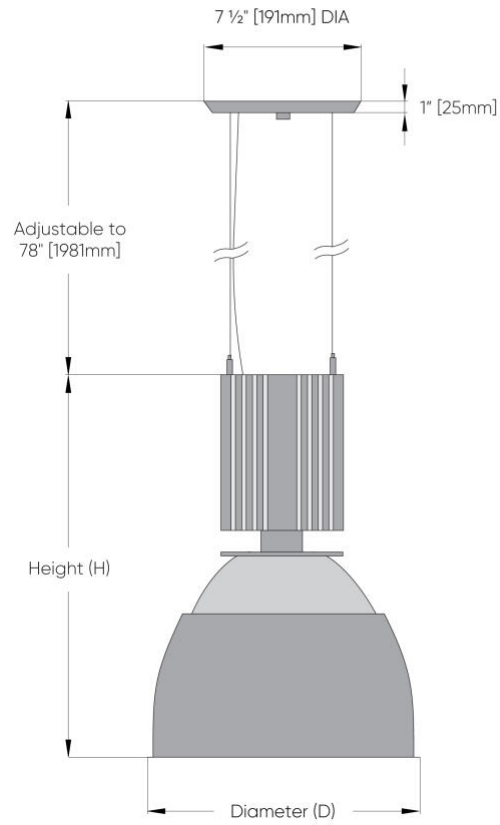

Belaro Reflector™ - Dimensional Diagrams

Code	Height (H)	Diameter (D)
201270	17 1/2" [444mm]	12 7/8" [328mm]
201801	22" [559mm]	16" [406mm]
202250	27" [686mm]	22" [559mm]
202254	27" [686mm]	22" [559mm]