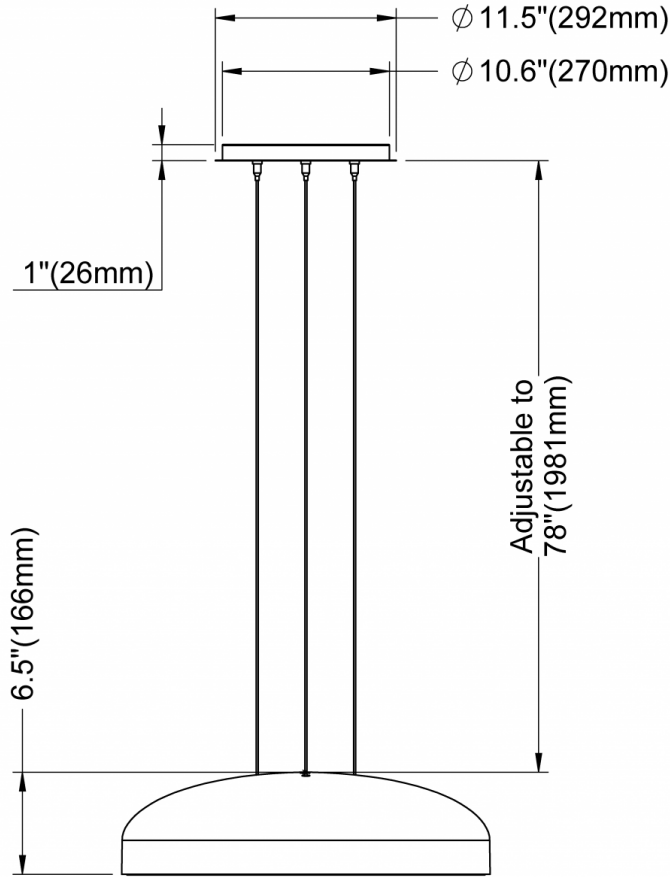

### Warp Hemi Pendant 18" / 24"

CN1 - Canopy A (Integral)

Isometric View

Diameter	Warp Hemi 18"	Warp Hemi 24"
A	17.7" (450mm)	23.4" (594mm)

**Warp Hemi Pendant 18" / 24"**  
 CN2 - Canopy B (Remote)

Isometric View

Diameter	Warp Hemi 18"	Warp Hemi 24"
A	17.7" (450mm)	23.4" (594mm)