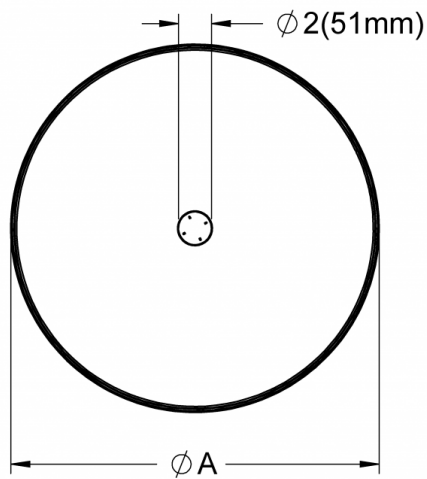

### Warp Hemi Pendant 18" / 24"

CN1 - Canopy A (Integral)

Isometric View

Diameter	Warp Hemi 18"	Warp Hemi 24"
A	17.7" (450mm)	23.4" (594mm)

**Warp Hemi Pendant 18" / 24"**  
 CN2 - Canopy B (Remote)

Isometric View

Diameter	Warp Hemi 18"	Warp Hemi 24"
A	17.7" (450mm)	23.4" (594mm)