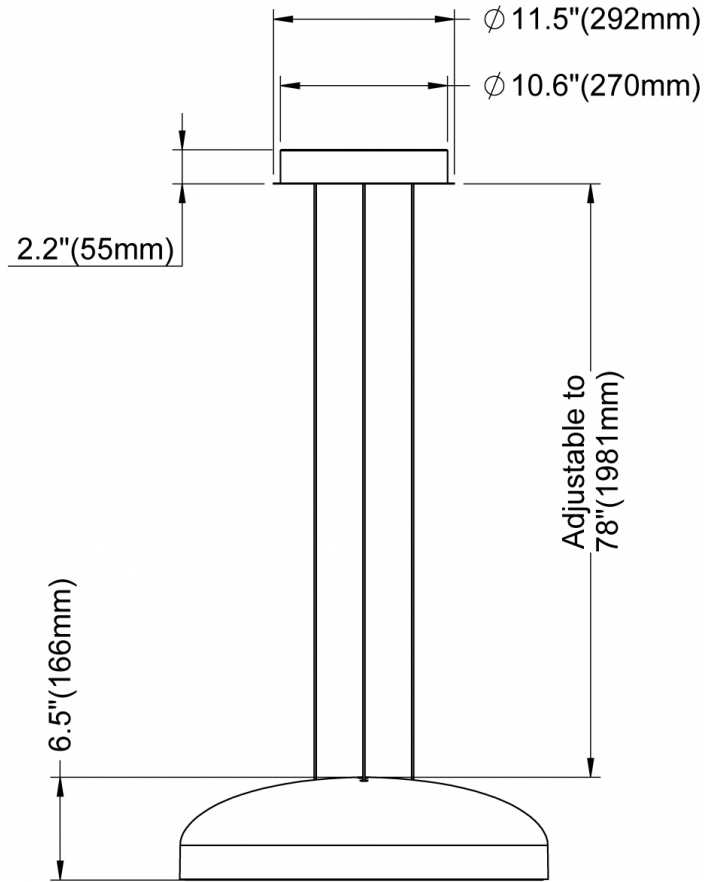

### Warp Hemi Pendant 18" / 24"

CN1 - Canopy A (Integral)

Isometric View

Diameter	Warp Hemi 18"	Warp Hemi 24"
A	17.7" (450mm)	23.4" (594mm)

**Warp Hemi Pendant 18" / 24"**  
 CN2 - Canopy B (Remote)

Isometric View

Diameter	Warp Hemi 18"	Warp Hemi 24"
A	17.7" (450mm)	23.4" (594mm)