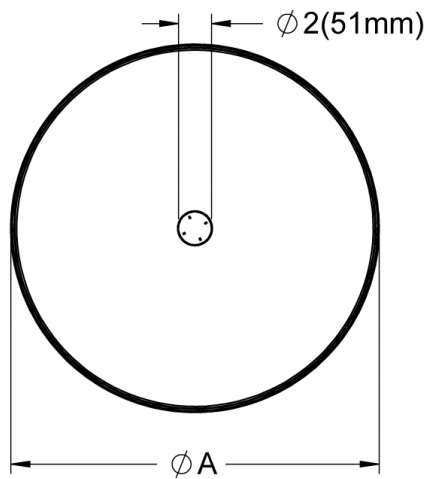

### Warp Hemi Pendant 18" / 24" CN1 - Canopy A (Integral)

Isometric View

Diameter	Warp Hemi 18"	Warp Hemi 24"
A	17.7" (450mm)	23.4" (594mm)

### Warp Hemi Pendant 18" / 24"

CN2 - Canopy B (Remote)

Isometric View

Diameter	Warp Hemi 18"	Warp Hemi 24"
A	17.7" (450mm)	23.4" (594mm)