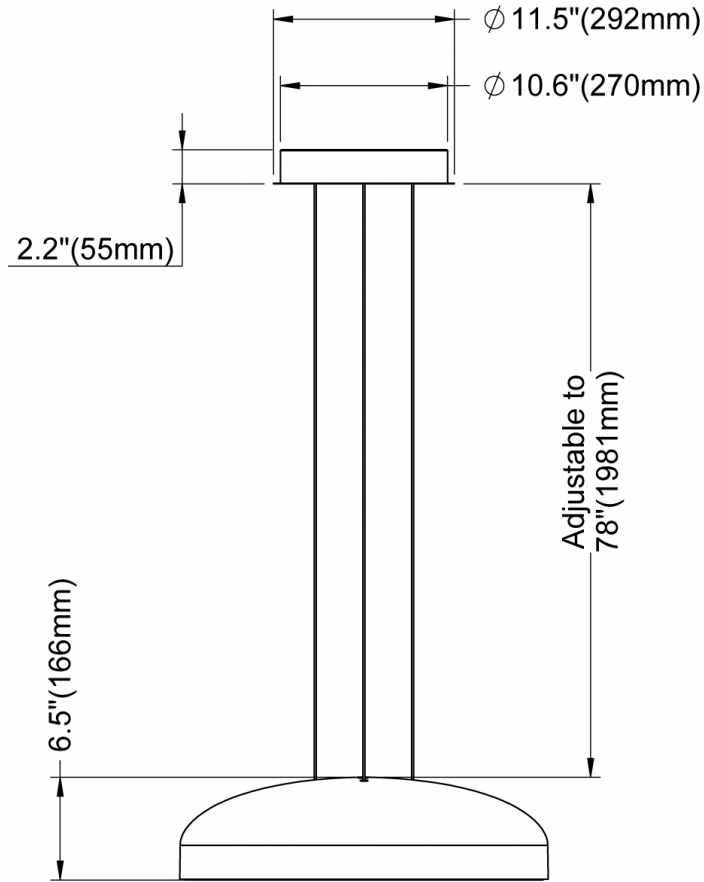

### Warp Hemi Pendant 18" / 24" CN1 - Canopy A (Integral)

Isometric View

Diameter	Warp Hemi 18"	Warp Hemi 24"
A	17.7" (450mm)	23.4" (594mm)

### Warp Hemi Pendant 18" / 24"

CN2 - Canopy B (Remote)

Isometric View

Diameter	Warp Hemi 18"	Warp Hemi 24"
A	17.7" (450mm)	23.4" (594mm)