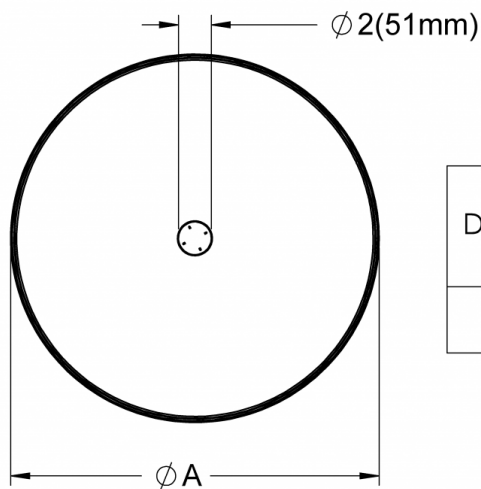

### Warp Hemi Pendant 18" / 24" CN1 - Canopy A (Integral)

Isometric View

Diameter	Warp Hemi 18"	Warp Hemi 24"
A	17.7" (450mm)	23.4" (594mm)

### Warp Hemi Pendant 18" / 24"

CN2 - Canopy B (Remote)

Isometric View

Diameter	Warp Hemi 18"	Warp Hemi 24"
A	17.7" (450mm)	23.4" (594mm)