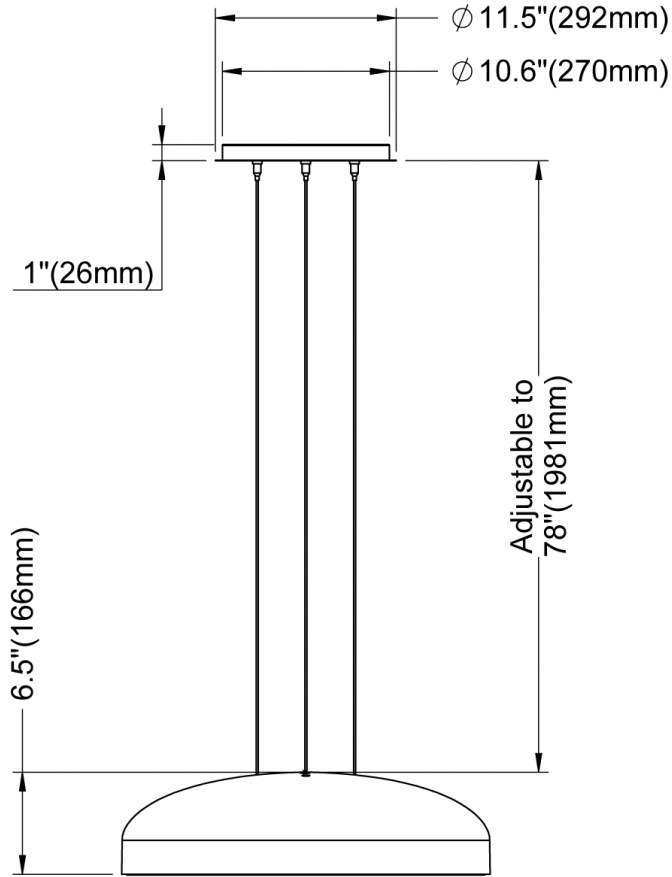

### Warp Hemi Pendant 18" / 24" CN1 - Canopy A (Integral)

Isometric View

Diameter	Warp Hemi 18"	Warp Hemi 24"
A	17.7" (450mm)	23.4" (594mm)

### Warp Hemi Pendant 18" / 24"

CN2 - Canopy B (Remote)

Isometric View

Diameter	Warp Hemi 18"	Warp Hemi 24"
A	17.7" (450mm)	23.4" (594mm)