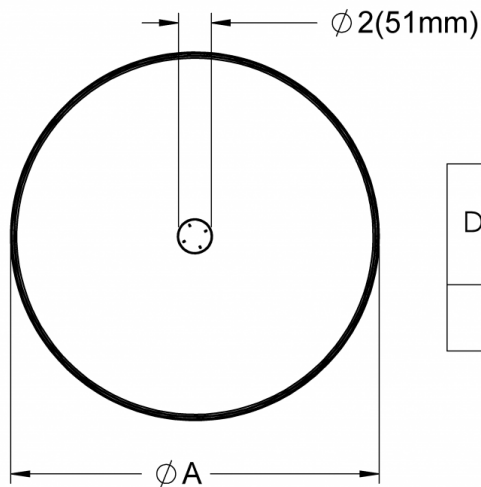

### Warp Hemi Pendant 18" / 24"

CN1 - Canopy A (Integral)

Isometric View

Diameter	Warp Hemi 18"	Warp Hemi 24"
A	17.7" (450mm)	23.4" (594mm)

**Warp Hemi Pendant 18" / 24"**  
 CN2 - Canopy B (Remote)

Isometric View

Diameter	Warp Hemi 18"	Warp Hemi 24"
A	17.7" (450mm)	23.4" (594mm)