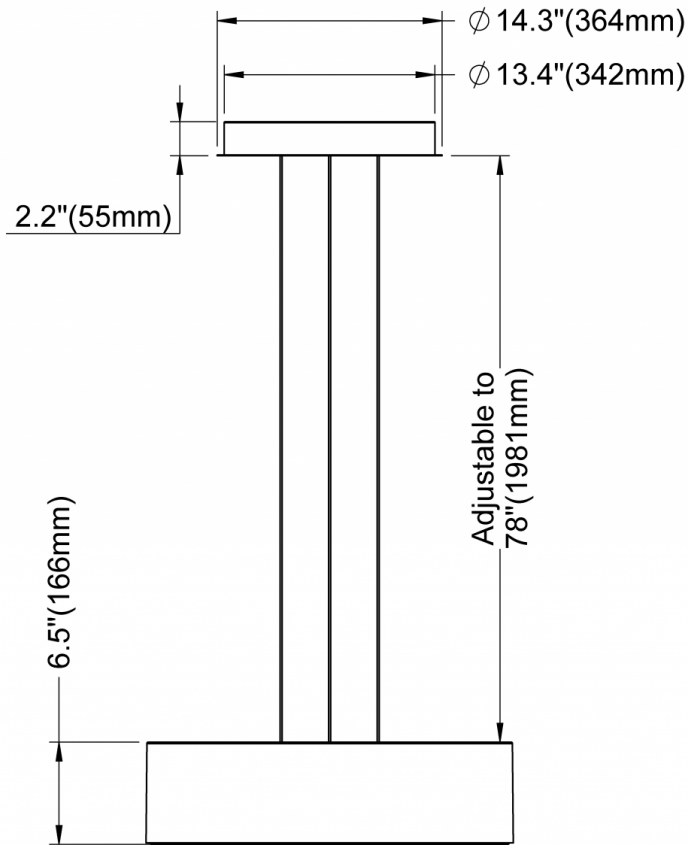

Warp Flat Pendant 18" / 24"

Canopy: CN1 - Canopy A (Integral)
Type: Direct, Direct/Indirect (Two Light Source)

Canopy: CN1 - Canopy A (Integral)
Type: Direct, Direct/Indirect (Three Light Source)
Dimming: DA01
Voltage: V1

Isometric View

Diameter	Warp Flat 18"	Warp Flat 24"
A	17.7" (450mm)	23.4" (594mm)

Warp Flat Pendant 18" / 24"

Canopy: CN1 - Canopy A (Integral)
Type: Direct/Indirect (Three Light Source)
Voltage: V2

Canopy: CN1 - Canopy A (Integral)
Type: Direct, Direct/Indirect (Three Light Source)
Voltage: V1 **Dimming:** DA02, DA20, DA21

Isometric View

Diameter	Warp Flat 18"	Warp Flat 24"
A	17.7''(450mm)	23.4''(594mm)

Warp Flat Pendant 18" / 24"

Canopy: CN2 - Canopy B (Remote)

Isometric View

Diameter	Warp Flat 18"	Warp Flat 24"
A	17.7" (450mm)	23.4" (594mm)