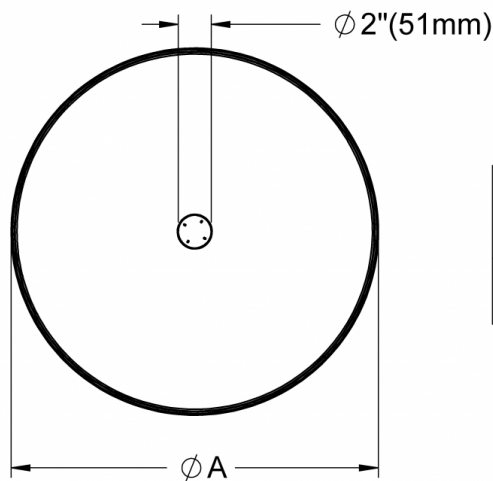

Warp Flat Pendant 18" / 24"

Canopy: CN1 - Canopy A (Integral)
Type: Direct, Direct/Indirect (Two Light Source)

Canopy: CN1 - Canopy A (Integral)
Type: Direct, Direct/Indirect (Three Light Source)
Dimming: DA01
Voltage: V1

Isometric View

Diameter	Warp Flat 18"	Warp Flat 24"
A	17.7" (450mm)	23.4" (594mm)

Warp Flat Pendant 18" / 24"

Canopy: CN1 - Canopy A (Integral)
Type: Direct/Indirect (Three Light Source)
Voltage: V2

Canopy: CN1 - Canopy A (Integral)
Type: Direct, Direct/Indirect (Three Light Source)
Voltage: V1 **Dimming:** DA02, DA20, DA21

Isometric View

Diameter	Warp Flat 18"	Warp Flat 24"
A	17.7''(450mm)	23.4''(594mm)

Warp Flat Pendant 18" / 24"

Canopy: CN2 - Canopy B (Remote)

Isometric View

Diameter	Warp Flat 18"	Warp Flat 24"
A	17.7" (450mm)	23.4" (594mm)