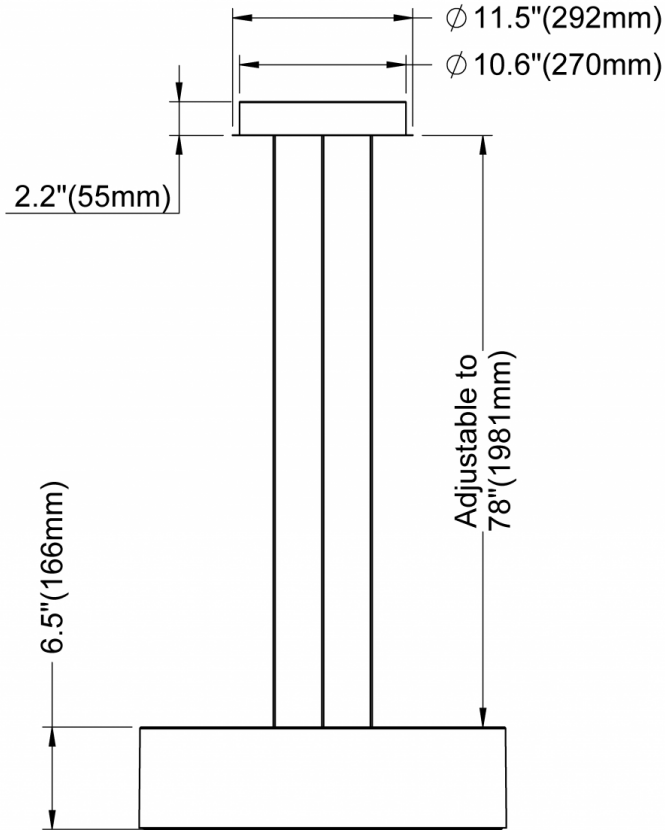

Warp Flat Pendant 18" / 24"

Canopy: CN1 - Canopy A (Integral)
Type: Direct, Direct/Indirect (Two Light Source)

Canopy: CN1 - Canopy A (Integral)
Type: Direct, Direct/Indirect (Three Light Source)
Dimming: DA01
Voltage: V1

Isometric View

Diameter	Warp Flat 18"	Warp Flat 24"
A	17.7" (450mm)	23.4" (594mm)

Warp Flat Pendant 18" / 24"

Canopy: CN1 - Canopy A (Integral)
Type: Direct/Indirect (Three Light Source)
Voltage: V2

Canopy: CN1 - Canopy A (Integral)
Type: Direct, Direct/Indirect (Three Light Source)
Voltage: V1 **Dimming:** DA02, DA20, DA21

Isometric View

Diameter	Warp Flat 18"	Warp Flat 24"
A	17.7''(450mm)	23.4''(594mm)

Warp Flat Pendant 18" / 24"

Canopy: CN2 - Canopy B (Remote)

Isometric View

Diameter	Warp Flat 18"	Warp Flat 24"
A	17.7" (450mm)	23.4" (594mm)