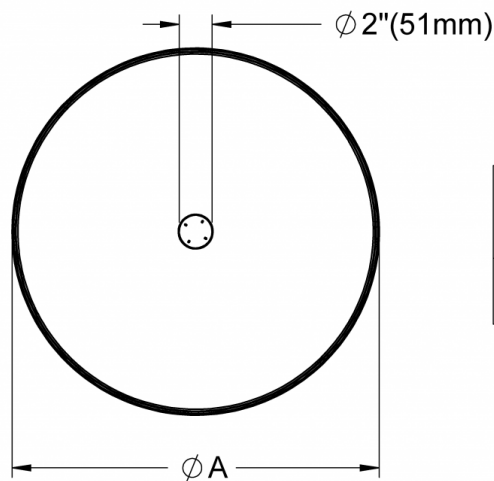

Warp Flat Pendant 18" / 24"

Canopy: CN1 - Canopy A (Integral)
Type: Direct, Direct/Indirect (Two Light Source)

Canopy: CN1 - Canopy A (Integral)
Type: Direct, Direct/Indirect (Three Light Source)
Dimming: DA01
Voltage: V1

Isometric View

Diameter	Warp Flat 18"	Warp Flat 24"
A	17.7''(450mm)	23.4''(594mm)

Warp Flat Pendant 18" / 24"

Canopy: CN1 - Canopy A (Integral)
Type: Direct/Indirect (Three Light Source)
Voltage: V2

Canopy: CN1 - Canopy A (Integral)
Type: Direct, Direct/Indirect (Three Light Source)
Voltage: V1 **Dimming:** DA02, DA20, DA21

Diameter	Warp Flat 18"	Warp Flat 24"
A	17.7''(450mm)	23.4''(594mm)

Warp Flat Pendant 18" / 24"

Canopy: CN2 - Canopy B (Remote)

Isometric View

Diameter	Warp Flat 18"	Warp Flat 24"
A	17.7" (450mm)	23.4" (594mm)