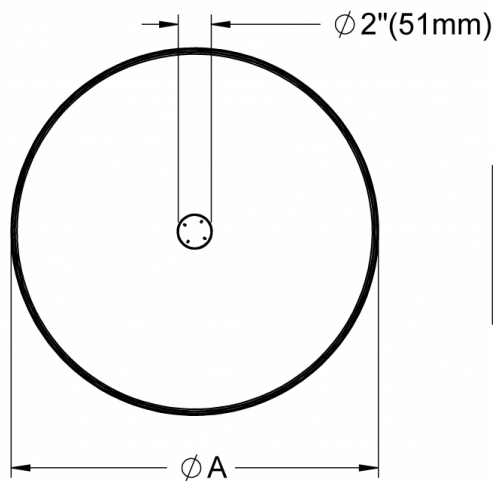

Warp Flat Pendant 18" / 24"

Canopy: CN1 - Canopy A (Integral)
Type: Direct, Direct/Indirect (Two Light Source)

Canopy: CN1 - Canopy A (Integral)
Type: Direct, Direct/Indirect (Three Light Source)
Dimming: DA01
Voltage: V1

Isometric View

Diameter	Warp Flat 18"	Warp Flat 24"
A	17.7''(450mm)	23.4''(594mm)

Warp Flat Pendant 18" / 24"

Canopy: CN1 - Canopy A (Integral)
Type: Direct/Indirect (Three Light Source)
Voltage: V2

Canopy: CN1 - Canopy A (Integral)
Type: Direct, Direct/Indirect (Three Light Source)
Voltage: V1 **Dimming:** DA02, DA20, DA21

Diameter	Warp Flat 18"	Warp Flat 24"
A	17.7''(450mm)	23.4''(594mm)

Warp Flat Pendant 18" / 24"

Canopy: CN2 - Canopy B (Remote)

Isometric View

Diameter	Warp Flat 18"	Warp Flat 24"
A	17.7" (450mm)	23.4" (594mm)