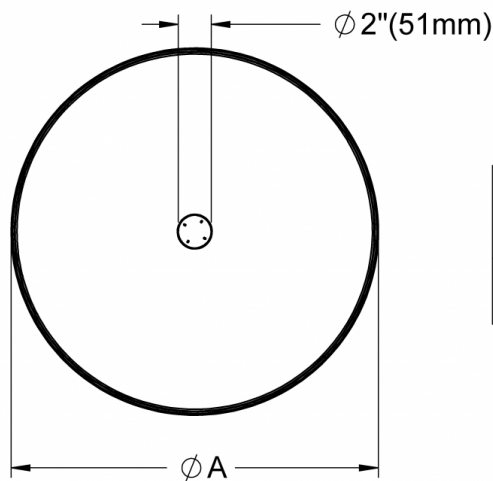

Warp Flat Pendant 18" / 24"

Canopy: CN1 - Canopy A (Integral)
Type: Direct, Direct/Indirect (Two Light Source)

Canopy: CN1 - Canopy A (Integral)
Type: Direct, Direct/Indirect (Three Light Source)
Dimming: DA01
Voltage: V1

Isometric View

Diameter	Warp Flat 18"	Warp Flat 24"
A	17.7''(450mm)	23.4''(594mm)

Warp Flat Pendant 18" / 24"

Canopy: CN1 - Canopy A (Integral)
Type: Direct/Indirect (Three Light Source)
Voltage: V2

Canopy: CN1 - Canopy A (Integral)
Type: Direct, Direct/Indirect (Three Light Source)
Voltage: V1 **Dimming:** DA02, DA20, DA21

Diameter	Warp Flat 18"	Warp Flat 24"
A	17.7''(450mm)	23.4''(594mm)

Warp Flat Pendant 18" / 24"

Canopy: CN2 - Canopy B (Remote)

Isometric View

Diameter	Warp Flat 18"	Warp Flat 24"
A	17.7" (450mm)	23.4" (594mm)