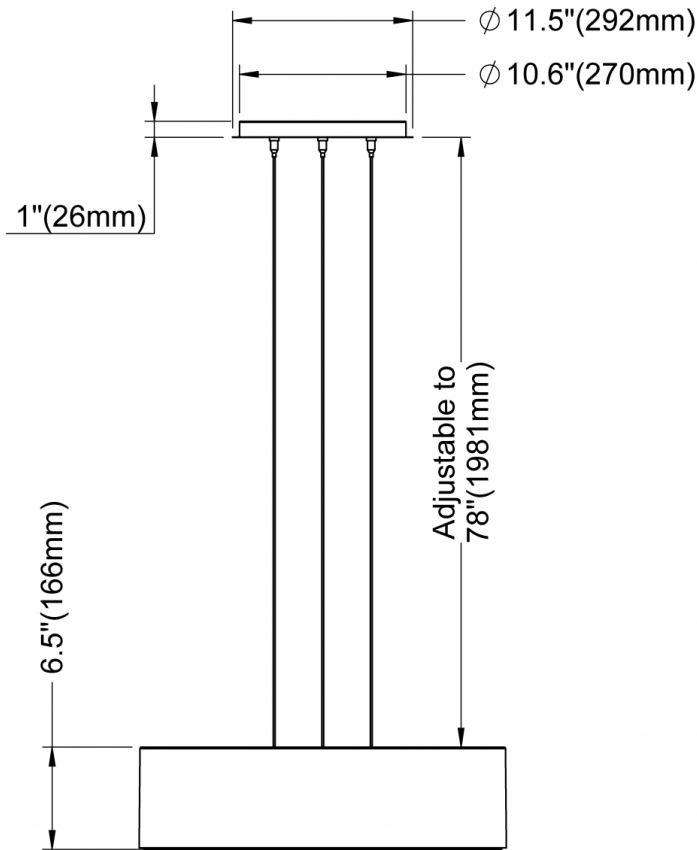

Warp Flat Pendant 18" / 24"

Canopy: CN1 - Canopy A (Integral)
Type: Direct, Direct/Indirect (Two Light Source)

Canopy: CN1 - Canopy A (Integral)
Type: Direct, Direct/Indirect (Three Light Source)
Dimming: DA01
Voltage: V1

Isometric View

Diameter	Warp Flat 18"	Warp Flat 24"
A	17.7" (450mm)	23.4" (594mm)

Warp Flat Pendant 18" / 24"

Canopy: CN1 - Canopy A (Integral)
Type: Direct/Indirect (Three Light Source)
Voltage: V2

Canopy: CN1 - Canopy A (Integral)
Type: Direct, Direct/Indirect (Three Light Source)
Voltage: V1 **Dimming:** DA02, DA20, DA21

Isometric View

Diameter	Warp Flat 18"	Warp Flat 24"
A	17.7''(450mm)	23.4''(594mm)

Warp Flat Pendant 18" / 24"

Canopy: CN2 - Canopy B (Remote)

Isometric View

Diameter	Warp Flat 18"	Warp Flat 24"
A	17.7" (450mm)	23.4" (594mm)