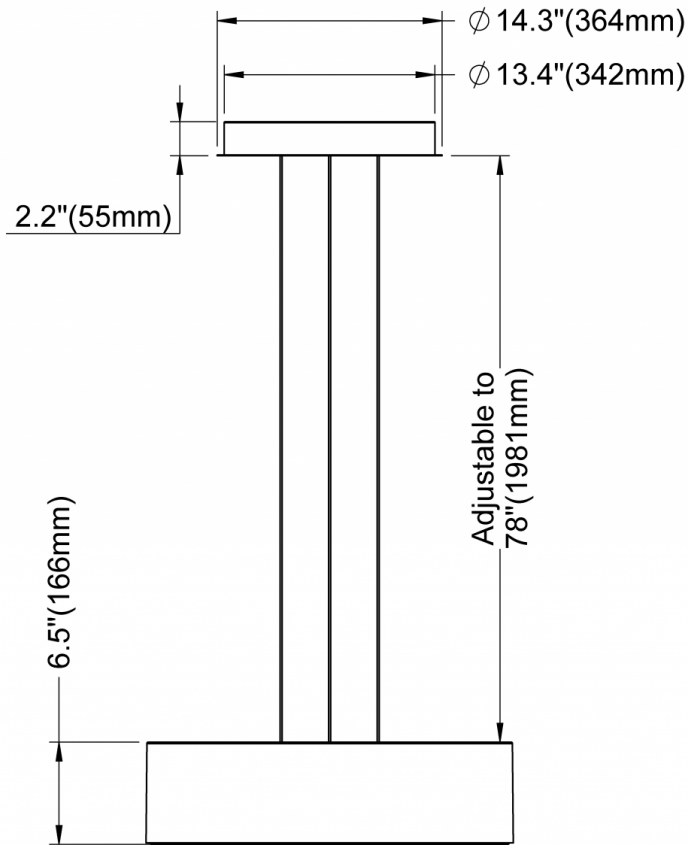

Warp Flat Pendant 18" / 24"

Canopy: CN1 - Canopy A (Integral)
Type: Direct, Direct/Indirect (Two Light Source)

Canopy: CN1 - Canopy A (Integral)
Type: Direct, Direct/Indirect (Three Light Source)
Dimming: DA01
Voltage: V1

Isometric View

Diameter	Warp Flat 18"	Warp Flat 24"
A	17.7''(450mm)	23.4''(594mm)

Warp Flat Pendant 18" / 24"

Canopy: CN1 - Canopy A (Integral)
Type: Direct/Indirect (Three Light Source)
Voltage: V2

Canopy: CN1 - Canopy A (Integral)
Type: Direct, Direct/Indirect (Three Light Source)
Voltage: V1 **Dimming:** DA02, DA20, DA21

Diameter	Warp Flat 18"	Warp Flat 24"
A	17.7''(450mm)	23.4''(594mm)

Warp Flat Pendant 18" / 24"

Canopy: CN2 - Canopy B (Remote)

Isometric View

Diameter	Warp Flat 18"	Warp Flat 24"
A	17.7" (450mm)	23.4" (594mm)