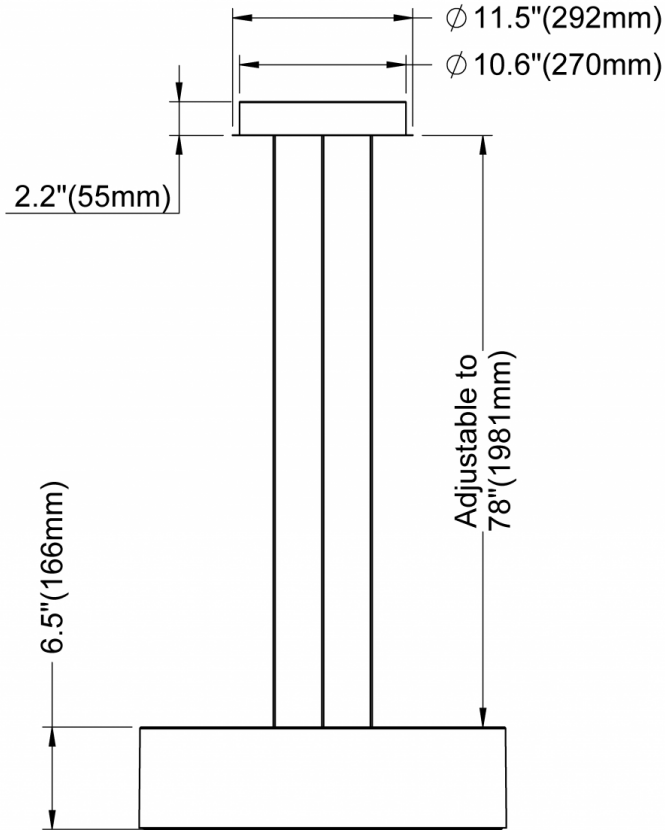

Warp Flat Pendant 18" / 24"

Canopy: CN1 - Canopy A (Integral)
Type: Direct, Direct/Indirect (Two Light Source)

Canopy: CN1 - Canopy A (Integral)
Type: Direct, Direct/Indirect (Three Light Source)
Dimming: DA01
Voltage: V1

Isometric View

Diameter	Warp Flat 18"	Warp Flat 24"
A	17.7''(450mm)	23.4''(594mm)

Warp Flat Pendant 18" / 24"

Canopy: CN1 - Canopy A (Integral)
Type: Direct/Indirect (Three Light Source)
Voltage: V2

Canopy: CN1 - Canopy A (Integral)
Type: Direct, Direct/Indirect (Three Light Source)
Voltage: V1 **Dimming:** DA02, DA20, DA21

Diameter	Warp Flat 18"	Warp Flat 24"
A	17.7''(450mm)	23.4''(594mm)

Warp Flat Pendant 18" / 24"

Canopy: CN2 - Canopy B (Remote)

Isometric View

Diameter	Warp Flat 18"	Warp Flat 24"
A	17.7" (450mm)	23.4" (594mm)