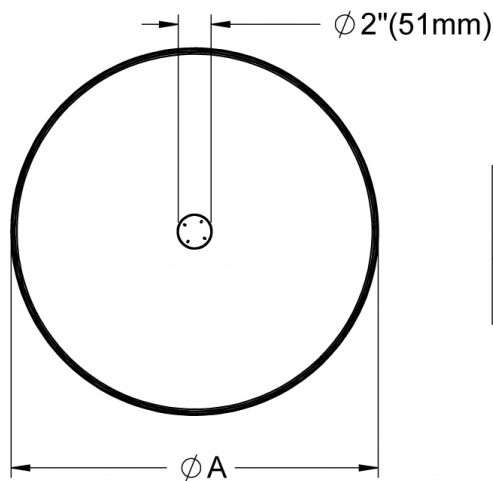

Warp Flat Pendant 18" / 24"

Canopy: CN1 - Canopy A (Integral)
Type: Direct, Direct/Indirect (Two Light Source)

Canopy: CN1 - Canopy A (Integral)
Type: Direct, Direct/Indirect (Three Light Source)
Dimming: DA01
Voltage: V1

Isometric View

Diameter	Warp Flat 18"	Warp Flat 24"
A	17.7" (450mm)	23.4" (594mm)

Warp Flat Pendant 18" / 24"

Canopy: CN1 - Canopy A (Integral)
Type: Direct/Indirect (Three Light Source)
Voltage: V2

Canopy: CN1 - Canopy A (Integral)
Type: Direct, Direct/Indirect (Three Light Source)
Voltage: V1 **Dimming:** DA02, DA20, DA21

Isometric View

Diameter	Warp Flat 18"	Warp Flat 24"
A	17.7''(450mm)	23.4''(594mm)

Warp Flat Pendant 18" / 24"

Canopy: CN2 - Canopy B (Remote)

Isometric View

Diameter	Warp Flat 18"	Warp Flat 24"
A	17.7" (450mm)	23.4" (594mm)