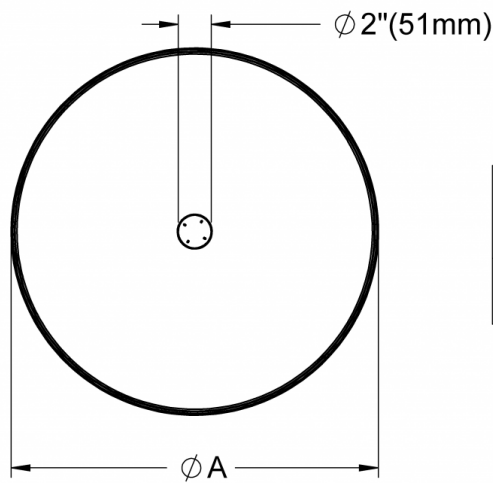

Warp Flat Pendant 18" / 24"

Canopy: CN1 - Canopy A (Integral)
Type: Direct, Direct/Indirect (Two Light Source)

Canopy: CN1 - Canopy A (Integral)
Type: Direct, Direct/Indirect (Three Light Source)
Dimming: DA01
Voltage: V1

Isometric View

Diameter	Warp Flat 18"	Warp Flat 24"
A	17.7" (450mm)	23.4" (594mm)

Warp Flat Pendant 18" / 24"

Canopy: CN1 - Canopy A (Integral)
Type: Direct/Indirect (Three Light Source)
Voltage: V2

Canopy: CN1 - Canopy A (Integral)
Type: Direct, Direct/Indirect (Three Light Source)
Voltage: V1 **Dimming:** DA02, DA20, DA21

Isometric View

Diameter	Warp Flat 18"	Warp Flat 24"
A	17.7''(450mm)	23.4''(594mm)

Warp Flat Pendant 18" / 24"

Canopy: CN2 - Canopy B (Remote)

Isometric View

Diameter	Warp Flat 18"	Warp Flat 24"
A	17.7" (450mm)	23.4" (594mm)