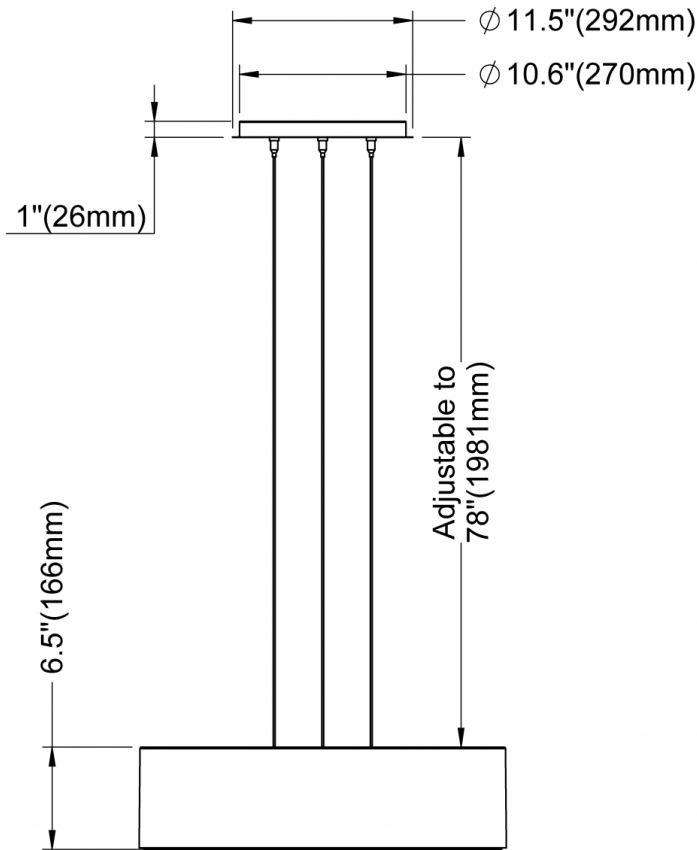

Warp Flat Pendant 18" / 24"

Canopy: CN1 - Canopy A (Integral)
Type: Direct, Direct/Indirect (Two Light Source)

Canopy: CN1 - Canopy A (Integral)
Type: Direct, Direct/Indirect (Three Light Source)
Dimming: DA01
Voltage: V1

Isometric View

Diameter	Warp Flat 18"	Warp Flat 24"
A	17.7''(450mm)	23.4''(594mm)

Warp Flat Pendant 18" / 24"

Canopy: CN1 - Canopy A (Integral)
Type: Direct/Indirect (Three Light Source)
Voltage: V2

Canopy: CN1 - Canopy A (Integral)
Type: Direct, Direct/Indirect (Three Light Source)
Voltage: V1 **Dimming:** DA02, DA20, DA21

Diameter	Warp Flat 18"	Warp Flat 24"
A	17.7''(450mm)	23.4''(594mm)

Warp Flat Pendant 18" / 24"

Canopy: CN2 - Canopy B (Remote)

Isometric View

Diameter	Warp Flat 18"	Warp Flat 24"
A	17.7" (450mm)	23.4" (594mm)