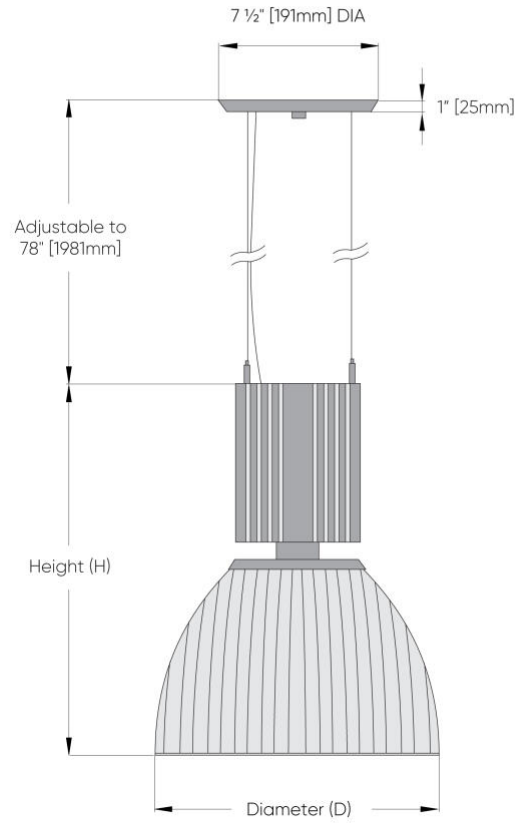

# Belaro Refractor™ - Dimensional Diagrams

Code	Height (H)	Diameter (D)
201250	20 ½" [521mm]	12 ½" [318mm]
201821	22" [559mm]	16" [406mm]
202270	27" [686mm]	22" [559mm]
202274	27" [686mm]	22" [559mm]