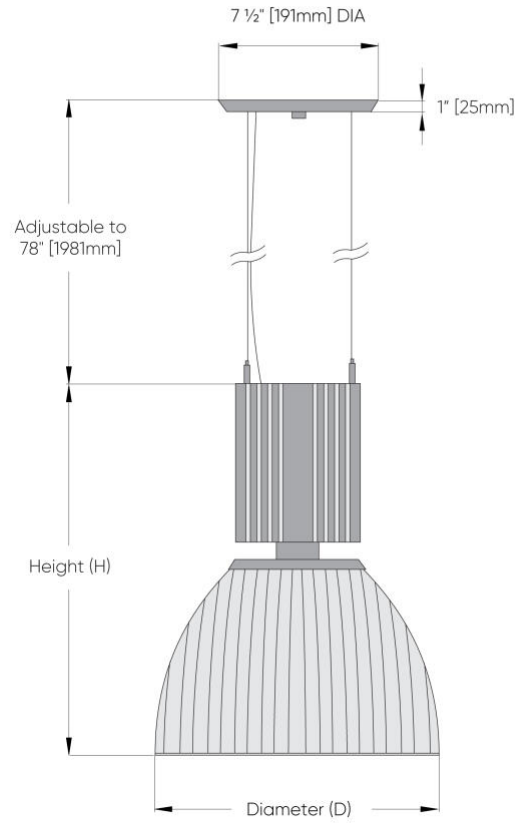

Belaro Refractor™ - Dimensional Diagrams

Code	Height (H)	Diameter (D)
201250	20 1/2" [521mm]	12 1/2" [318mm]
201821	22" [559mm]	16" [406mm]
202270	27" [686mm]	22" [559mm]
202274	27" [686mm]	22" [559mm]