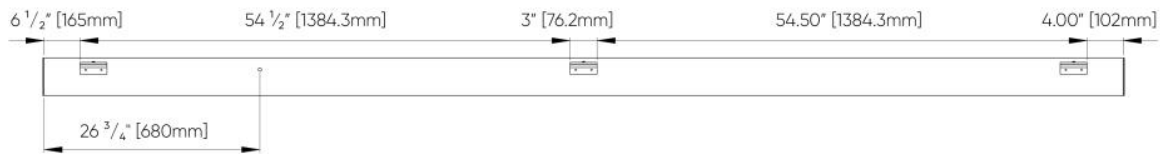

Le Louvre™ - Dimensional Diagrams

Isometric Views

Top View [Uplight]

Bottom View [Downlight]

WALL MOUNT CONFIGURATIONS

4FT

6FT

8FT

10FT

12FT