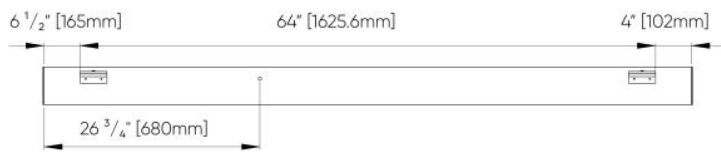

Le Louvre™ - Dimensional Diagrams

Isometric Views

Top View [Uplight]

Bottom View [Downlight]

WALL MOUNT CONFIGURATIONS

4FT

6FT

8FT

10FT

12FT