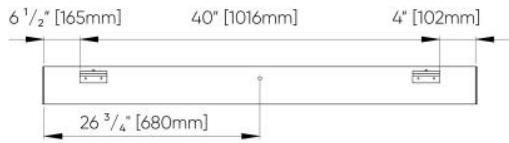

Le Louvre™ - Dimensional Diagrams

Isometric Views

Top View [Uplight]

Bottom View [Downlight]

WALL MOUNT CONFIGURATIONS

4FT

6FT

8FT

10FT

12FT