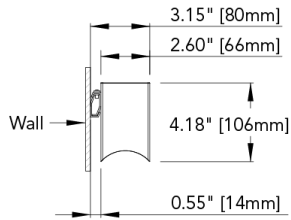

Le Louvre™ - Dimensional Diagrams

Isometric Views

Top View [Uplight]

Bottom View [Downlight]

WALL MOUNT CONFIGURATIONS

4FT

6FT

8FT

10FT

12FT