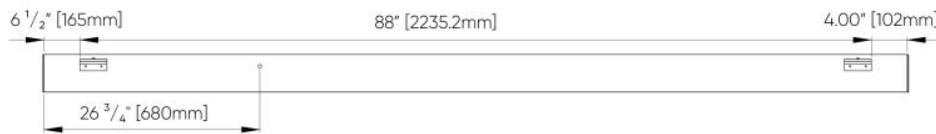

Oooh™ - Dimensional Diagrams

Isometric Views

Top View [Uplight]

Bottom View [Downlight]

WALL MOUNT CONFIGURATIONS

4FT

6FT

8FT

10FT

12FT