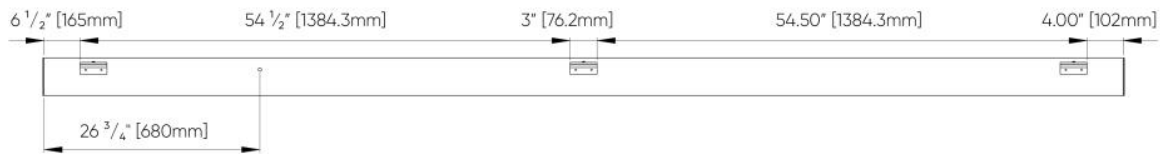

Oooh™ - Dimensional Diagrams

Isometric Views

Top View [Uplight]

Bottom View [Downlight]

WALL MOUNT CONFIGURATIONS

4FT

6FT

8FT

10FT

12FT