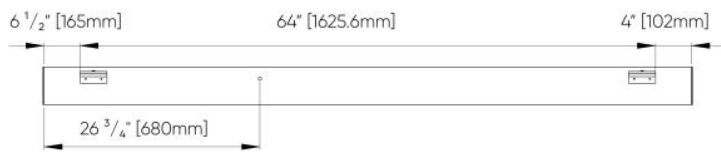

Oooh™ - Dimensional Diagrams

Isometric Views

Top View [Uplight]

Bottom View [Downlight]

WALL MOUNT CONFIGURATIONS

4FT

6FT

8FT

10FT

12FT