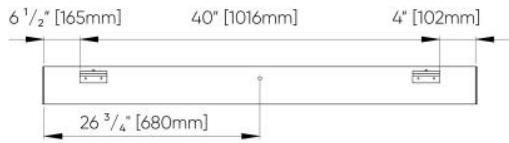

Oooh™ - Dimensional Diagrams

Isometric Views

Top View [Uplight]

Bottom View [Downlight]

WALL MOUNT CONFIGURATIONS

4FT

6FT

8FT

10FT

12FT