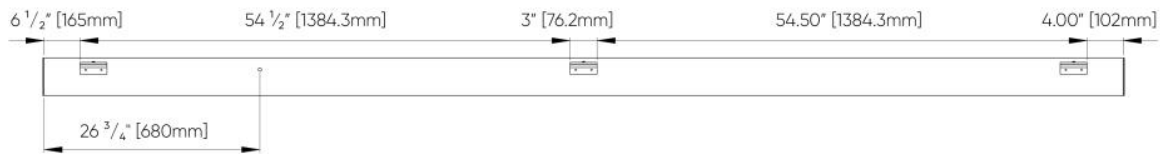

Oooh™ - Dimensional Diagrams

Isometric Views

WALL MOUNT CONFIGURATIONS

4FT

6FT

8FT

10FT

12FT