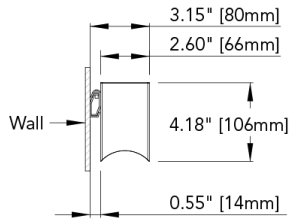

Oooh™ - Dimensional Diagrams

Isometric Views