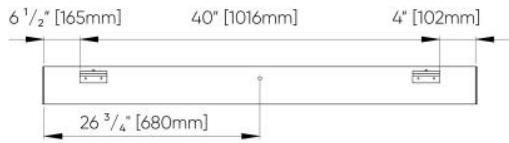

Oooh™ - Dimensional Diagrams

Isometric Views

WALL MOUNT CONFIGURATIONS

4FT

6FT

8FT

10FT

12FT