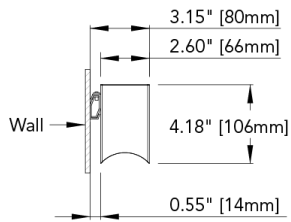

Oooh™ - Dimensional Diagrams

Isometric Views

Top View [Uplight]

Bottom View [Downlight]

WALL MOUNT CONFIGURATIONS

4FT

6FT

8FT

10FT

12FT