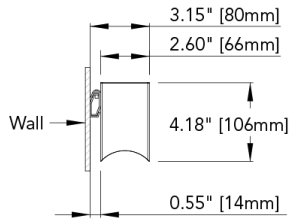

Oooh™ - Dimensional Diagrams

Isometric Views

Top View [Uplight]

Bottom View [Downlight]

WALL MOUNT CONFIGURATIONS

4FT

6FT

8FT

10FT

12FT