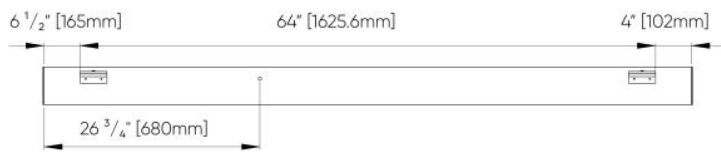

Oooh™ - Dimensional Diagrams

Isometric Views

WALL MOUNT CONFIGURATIONS

4FT

6FT

8FT

10FT

12FT