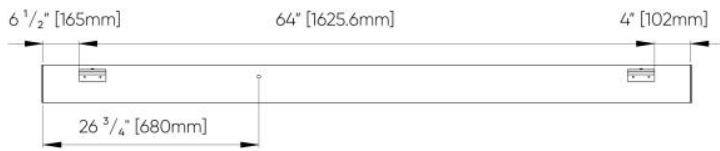

Tunnel™ - Dimensional Diagrams

Isometric Views

Top View [Uplight]

Bottom View [Downlight]

WALL MOUNT CONFIGURATIONS

4FT

6FT

8FT

10FT

12FT