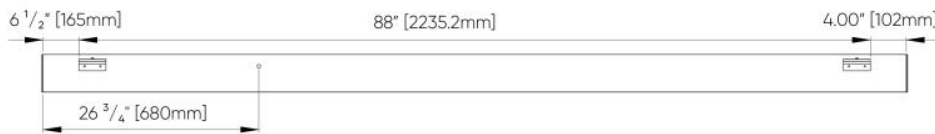

Tunnel™ - Dimensional Diagrams

Isometric Views

Top View [Uplight]

Bottom View [Downlight]

WALL MOUNT CONFIGURATIONS

4FT

6FT

8FT

10FT

12FT