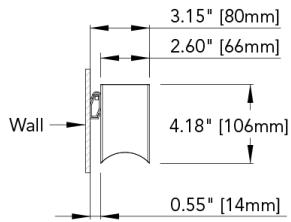

Tunnel™ - Dimensional Diagrams

Isometric Views

Top View [Uplight]

Bottom View [Downlight]

WALL MOUNT CONFIGURATIONS

4FT

6FT

8FT

10FT

12FT