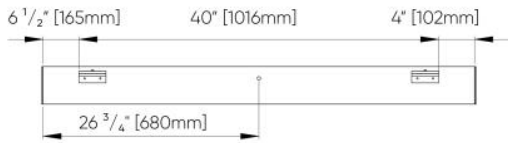

Tunnel™ - Dimensional Diagrams

Isometric Views

Top View [Uplight]

Bottom View [Downlight]

WALL MOUNT CONFIGURATIONS

4FT

6FT

8FT

10FT

12FT