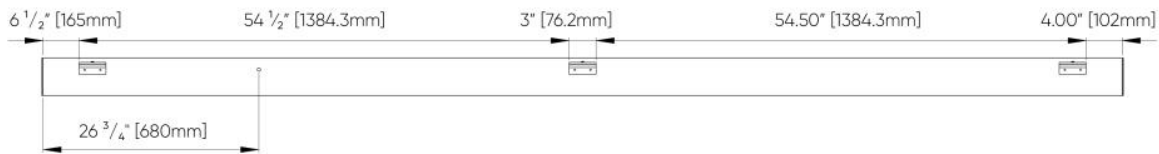

Tunnel™ - Dimensional Diagrams

Isometric Views

Top View [Uplight]

Bottom View [Downlight]

WALL MOUNT CONFIGURATIONS

4FT

6FT

8FT

10FT

12FT