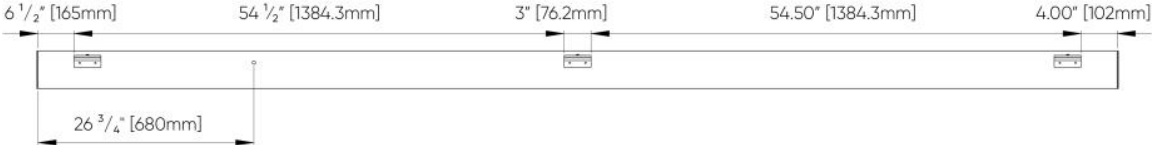

Isometric Views

Uplight

Downlight

Top View [Uplight]

Bottom View [Downlight]

WALL MOUNT CONFIGURATIONS

4FT

6FT

8FT

10FT

12FT