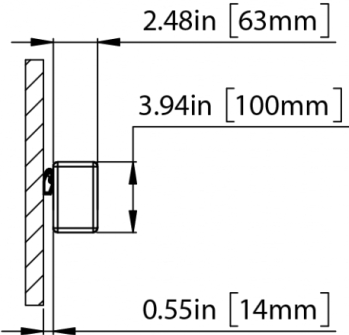

Isometric Views

Uplight

Downlight

Top View [Uplight]

Bottom View [Downlight]

WALL MOUNT CONFIGURATIONS

4FT

6FT

8FT

10FT

12FT