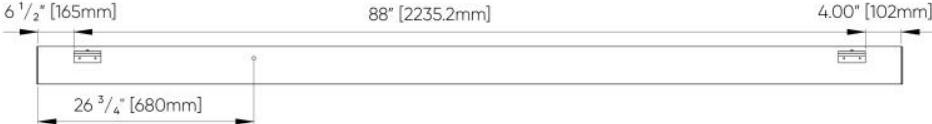

Isometric Views

Uplight

Downlight

Top View [Uplight]

Bottom View [Downlight]

WALL MOUNT CONFIGURATIONS

4FT

6FT

8FT

10FT

12FT