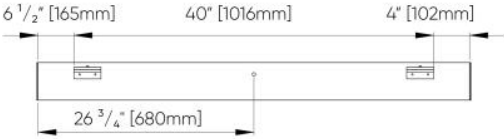

Isometric Views

Uplight

Downlight

Top View [Uplight]

Bottom View [Downlight]

WALL MOUNT CONFIGURATIONS

4FT

6FT

8FT

10FT

12FT