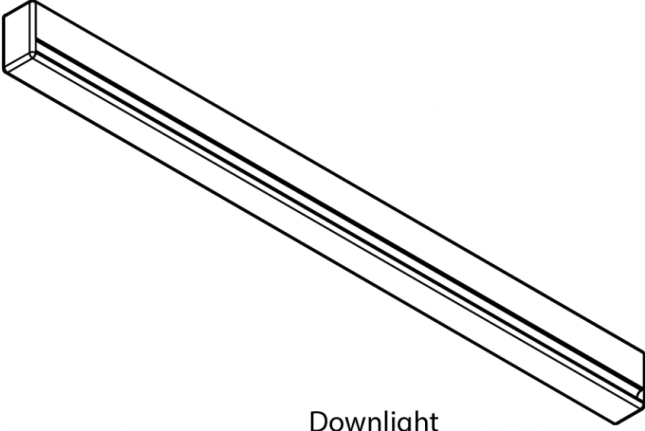

Isometric Views

Uplight

Downlight

Top View [Uplight]

Bottom View [Downlight]

WALL MOUNT CONFIGURATIONS

4FT

6FT

8FT

10FT

12FT