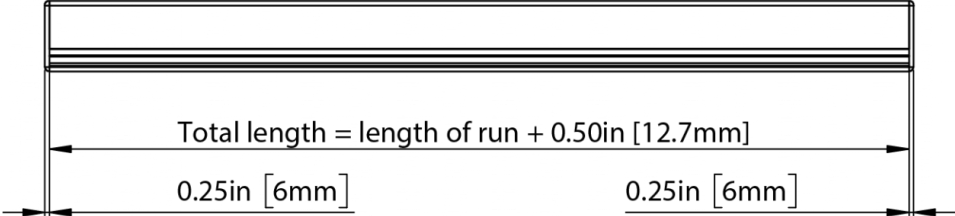

Isometric Views

Uplight

Downlight

Top View [Uplight]

Bottom View [Downlight]

WALL MOUNT CONFIGURATIONS

4FT

6FT

8FT

10FT

12FT