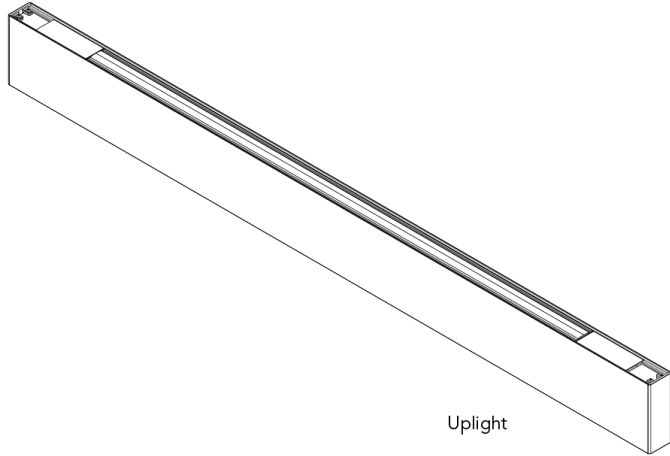

# Rodeo Solo™ - Dimensional Diagrams

## Isometric Views

Top View [Uplight]

Bottom View [Downlight]

#### 4FT