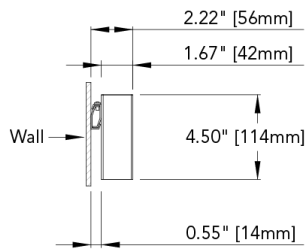

# Rodeo Solo™ - Dimensional Diagrams

## Isometric Views

Top View [Uplight]

Bottom View [Downlight]

#### 4FT