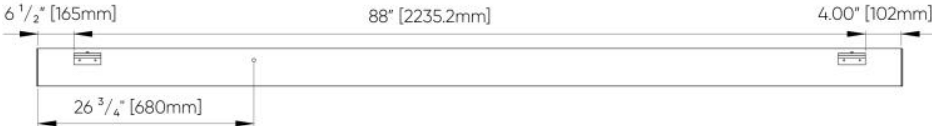

Rodeo Solo™ - Dimensional Diagrams

Isometric Views

Top View [Uplight]

Bottom View [Downlight]

WALL MOUNT CONFIGURATIONS

4FT

6FT

8FT

10FT

12FT