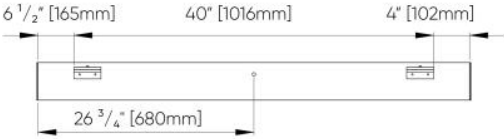

Rodeo Solo™ - Dimensional Diagrams

Isometric Views

Top View [Uplight]

Bottom View [Downlight]

WALL MOUNT CONFIGURATIONS

4FT

6FT

8FT

10FT

12FT