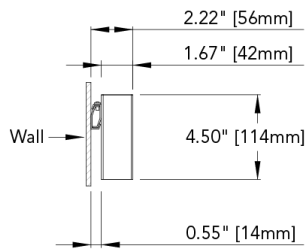

Rodeo Solo™ - Dimensional Diagrams

Isometric Views

Top View [Uplight]

Bottom View [Downlight]

WALL MOUNT CONFIGURATIONS

4FT

6FT

8FT

10FT

12FT