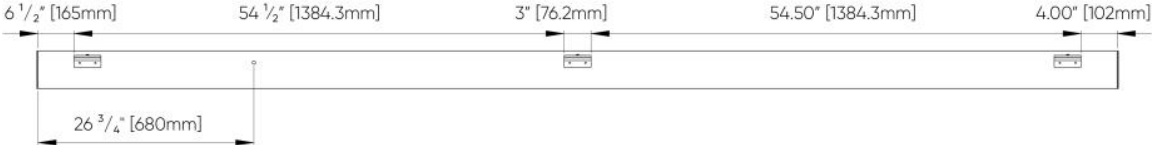

Rodeo Solo™ - Dimensional Diagrams

Isometric Views

Top View [Uplight]

Bottom View [Downlight]

WALL MOUNT CONFIGURATIONS

4FT

6FT

8FT

10FT

12FT