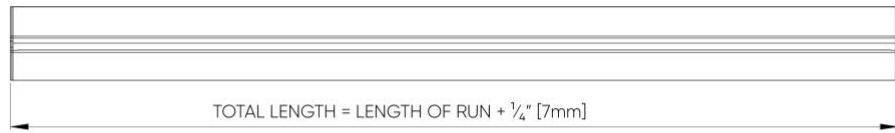

Isometric Views

TOP VIEW [UPLIGHT]

BOTTOM VIEW [DOWNLIGHT]

WALL MOUNT CONFIGURATIONS

4FT

6FT

8FT

10FT