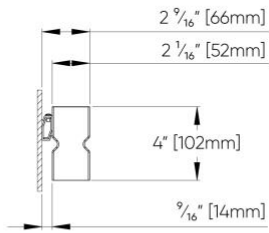

Isometric Views

TOP VIEW [UPLIGHT]

BOTTOM VIEW [DOWNLIGHT]

WALL MOUNT CONFIGURATIONS

4FT

6FT

8FT

10FT

12FT