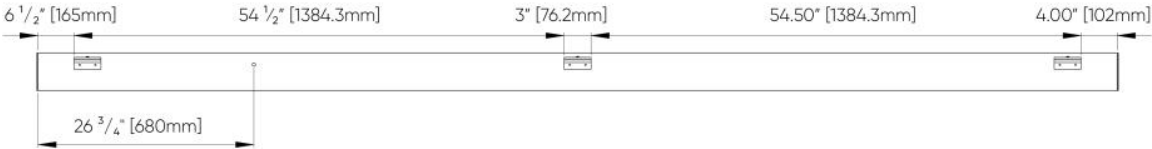

Isometric Views

TOP VIEW [UPLIGHT]

BOTTOM VIEW [DOWNLIGHT]

WALL MOUNT CONFIGURATIONS

4FT

6FT

8FT

10FT

12FT