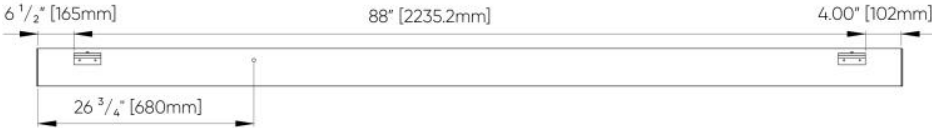

Isometric Views

TOP VIEW [UPLIGHT]

BOTTOM VIEW [DOWNLIGHT]

WALL MOUNT CONFIGURATIONS

4FT

6FT

8FT

10FT