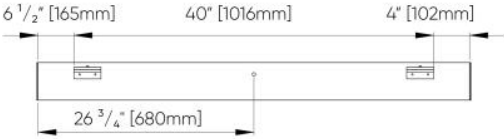

Isometric Views

TOP VIEW [UPLIGHT]

BOTTOM VIEW [DOWNLIGHT]

WALL MOUNT CONFIGURATIONS

4FT

6FT

8FT

10FT

12FT