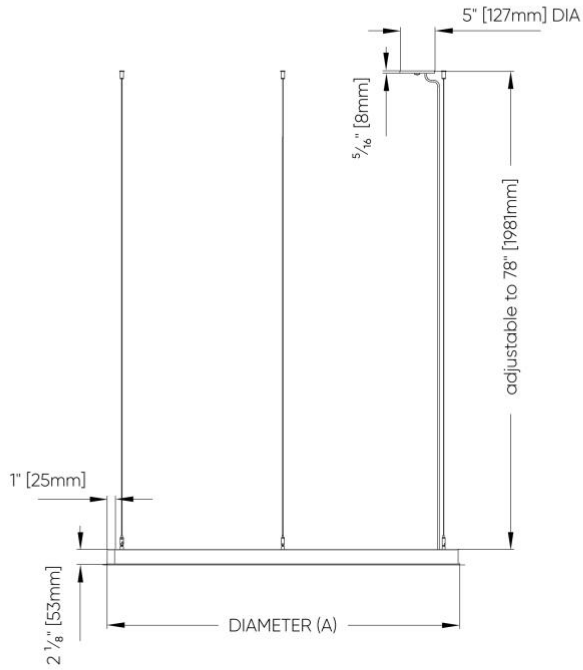

Micro Ring II™ - Dimensional Diagrams

Power Cable Suspension

SS1

Vertical - Remote Driver

SS3

Vertical - Integral Driver

SS2

Hub - Remote Driver

SS4

Hub - Integral Driver

Power Over Suspension

SS6

Vertical - Remote Driver

SS9

Hub - Integral Driver

SS7