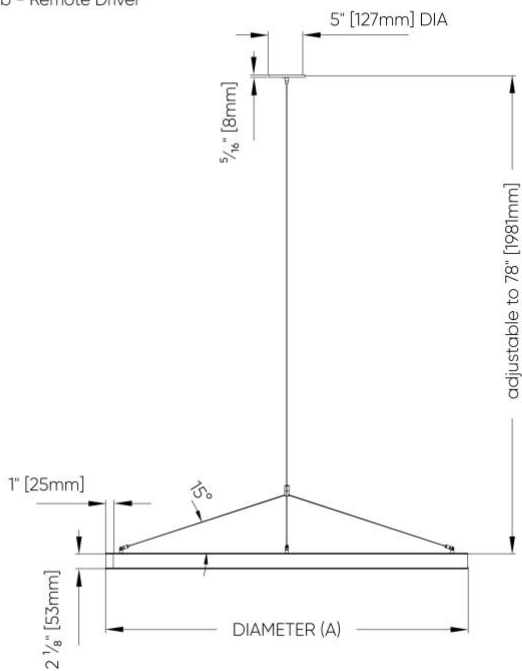

Micro Ring II™ - Dimensional Diagrams

Power Cable Suspension

SS1

Vertical - Remote Driver

SS3

Vertical - Integral Driver

SS2

Hub - Remote Driver

SS4

Hub - Integral Driver

Power Over Suspension

SS6

Vertical - Remote Driver

SS9

Hub - Integral Driver

SS7