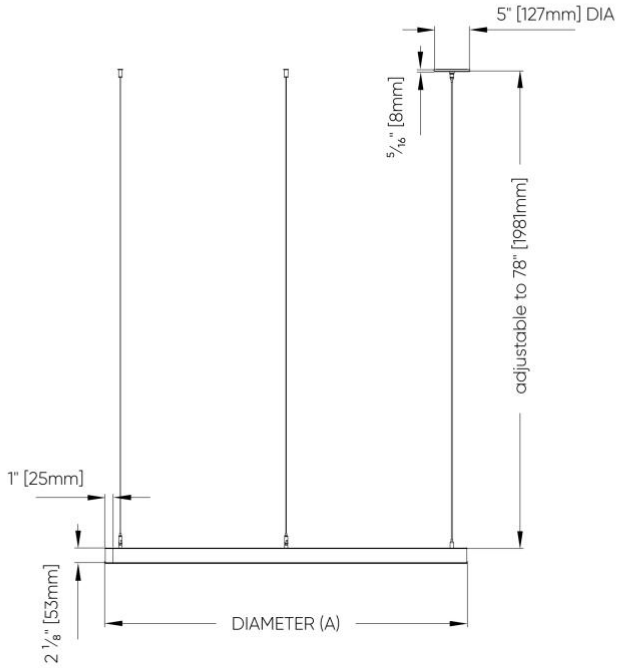

Micro Ring II™ - Dimensional Diagrams

Power Cable Suspension

SS1

Vertical - Remote Driver

SS3

Vertical - Integral Driver

SS2

Hub - Remote Driver

SS4

Hub - Integral Driver

Power Over Suspension

SS6

Vertical - Remote Driver

SS9

Hub - Integral Driver

SS7