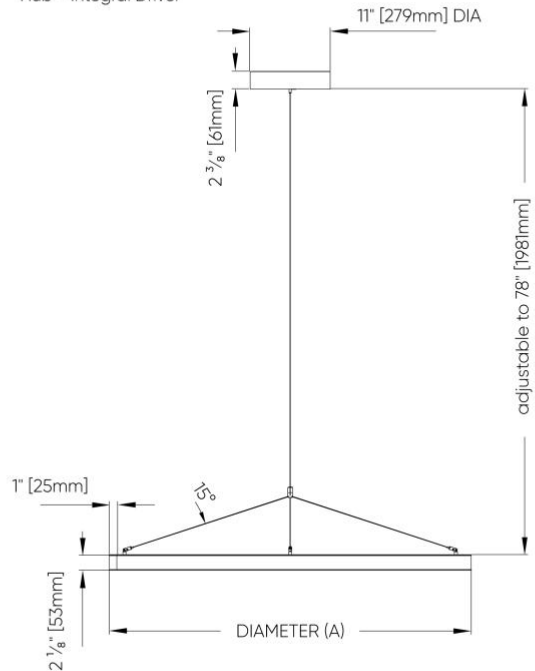

Micro Ring II™ - Dimensional Diagrams

Power Cable Suspension

SS1

Vertical - Remote Driver

SS3

Vertical - Integral Driver

SS2

Hub - Remote Driver

SS4

Hub - Integral Driver

Power Over Suspension

SS6

Vertical - Remote Driver

SS9

Hub - Integral Driver

SS7