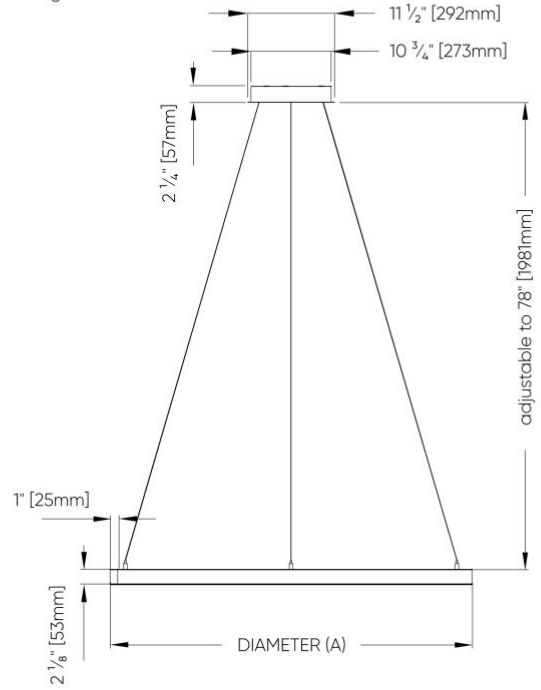

SS9

Hub - Integral Driver