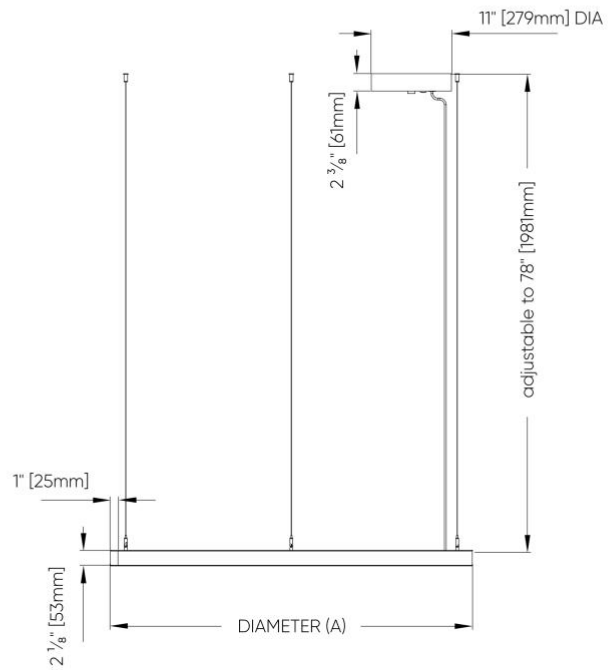

Micro Ring II™ - Dimensional Diagrams

Power Cable Suspension

SS1

Vertical - Remote Driver

SS3

Vertical - Integral Driver

SS2

Hub - Remote Driver

SS4

Hub - Integral Driver

Power Over Suspension

SS6

Vertical - Remote Driver

SS9

Hub - Integral Driver

SS7