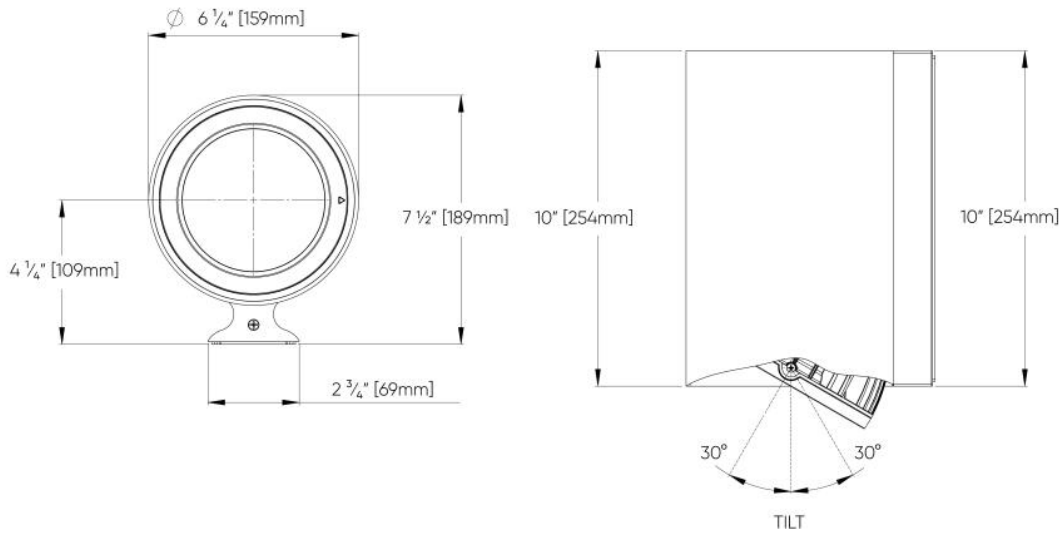

6" - Narrow Wall Mount Direct/Indirect Only

Cylinder EX™ - Dimensional Diagrams

6" - Full Size Tall Narrow Wall Mount Direct-Indirect

6" - Half Size Narrow full Wall Mount Direct Only

Cylinder EX™ - Dimensional Diagrams

6" - Ceiling Surface Mount Direct Only

6" - Pendant Stem Mount Direct Only

Cylinder EX™ - Dimensional Diagrams

4" - Standard Classic Wall Mount Direct Only

4" - Standard Classic Wall Mount Direct-Indirect Only

Cylinder EX™ - Dimensional Diagrams

4" - Standard Narrow Wall Mount Direct Only

4" - Standard Narrow Wall Mount Direct-Indirect Only

Cylinder EX™ - Dimensional Diagrams

4" - Full Size Narrow Wall Mount Direct Only

4" - Full Size Narrow Wall Mount Direct-Indirect Only

Cylinder EX™ - Dimensional Diagrams

4" - Pendent Rigid Stem Mount Direct Only

4" - Pendent Swivel Stem Mount Direct Only

Cylinder EX™ - Dimensional Diagrams