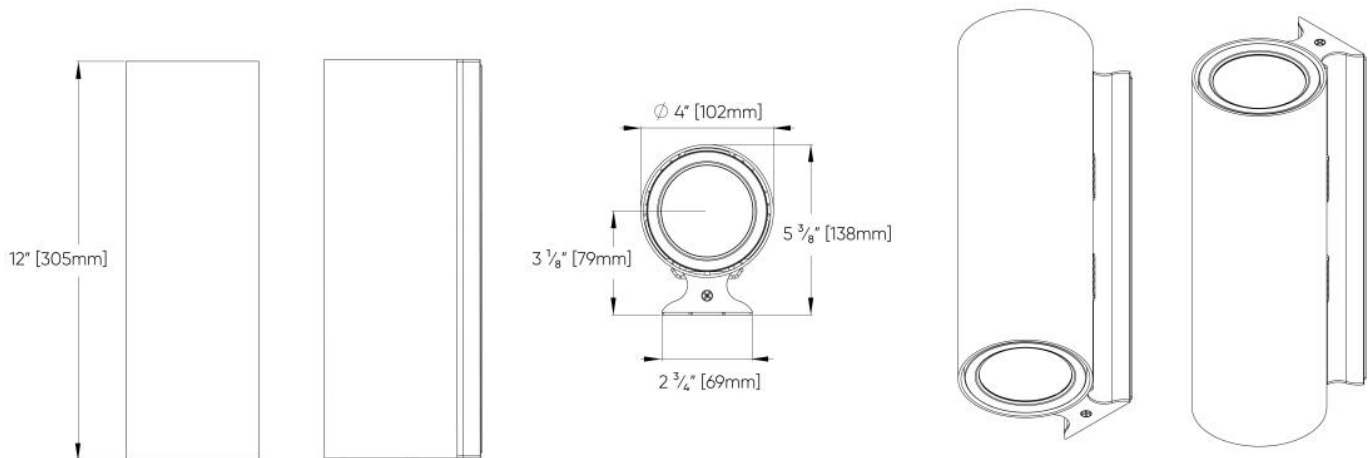

6" - Narrow Wall Mount Direct/Indirect Only

Cylinder EX™ - Dimensional Diagrams

6" - Full Size Tall Narrow Wall Mount Direct-Indirect

6" - Half Size Narrow full Wall Mount Direct Only

Cylinder EX™ - Dimensional Diagrams

6" - Ceiling Surface Mount Direct Only

6" - Pendant Stem Mount Direct Only

Cylinder EX™ - Dimensional Diagrams

4" - Standard Classic Wall Mount Direct Only

4" - Standard Classic Wall Mount Direct-Indirect Only

Cylinder EX™ - Dimensional Diagrams

4" - Standard Narrow Wall Mount Direct Only

4" - Standard Narrow Wall Mount Direct-Indirect Only

Cylinder EX™ - Dimensional Diagrams

4" - Full Size Narrow Wall Mount Direct Only

4" - Full Size Narrow Wall Mount Direct-Indirect Only

Cylinder EX™ - Dimensional Diagrams

4" - Pendent Rigid Stem Mount Direct Only

4" - Pendent Swivel Stem Mount Direct Only

Cylinder EX™ - Dimensional Diagrams