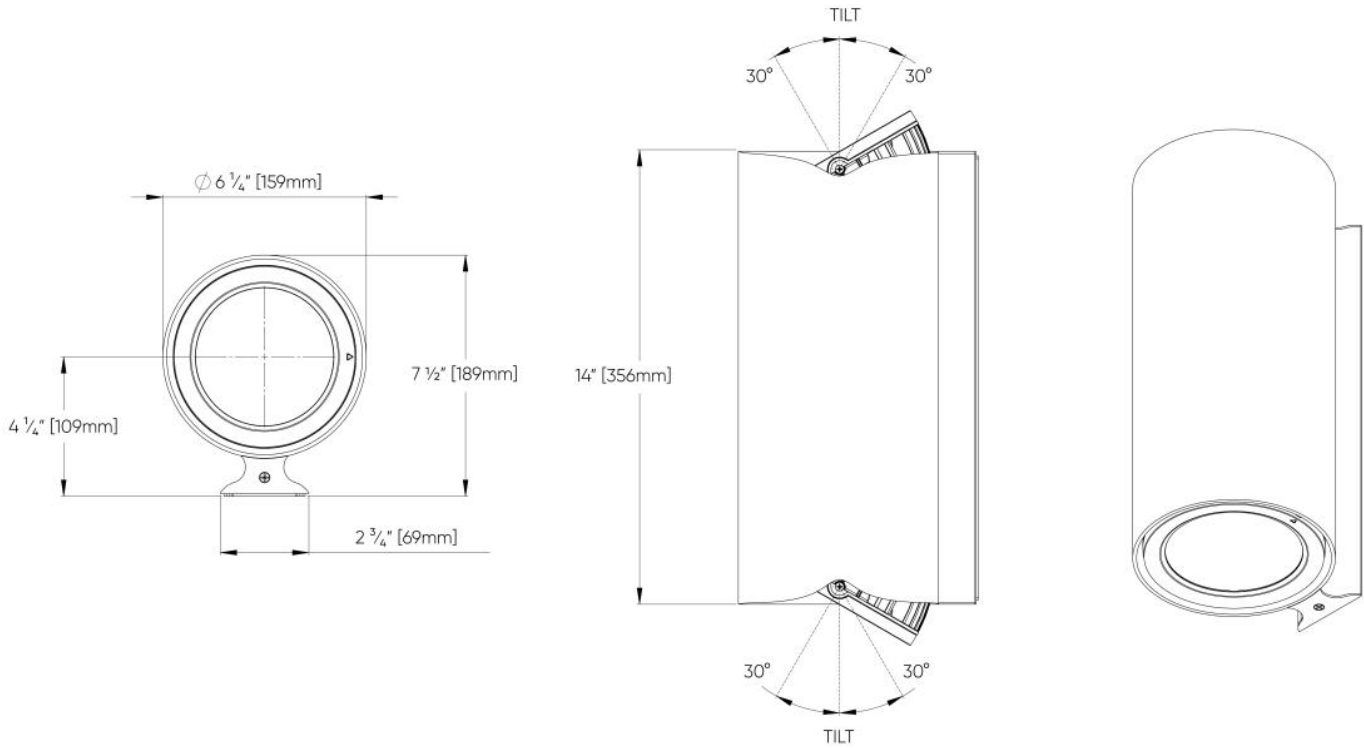

Cylinder EX™ - Dimensional Diagrams

6" - Full Size Classic Wall Mount Direct-Indirect Only

6" - Classic Wall Mount Direct or Indirect only

Cylinder EX™ - Dimensional Diagrams

6" - Full Size Short Narrow Wall Mount Direct-Indirect Only

6" - Narrow Wall Mount Direct/Indirect Only

Cylinder EX™ - Dimensional Diagrams

6" - Full Size Tall Narrow Wall Mount Direct-Indirect

6" - Half Size Narrow full Wall Mount Direct Only

Cylinder EX™ - Dimensional Diagrams

6" - Ceiling Surface Mount Direct Only

6" - Pendant Stem Mount Direct Only

Cylinder EX™ - Dimensional Diagrams

4" - Standard Classic Wall Mount Direct Only

4" - Standard Classic Wall Mount Direct-Indirect Only

4" - Full Size Narrow Wall Mount Direct-Indirect Only

Cylinder EX™ - Dimensional Diagrams

4" - Pendent Rigid Stem Mount Direct Only

4" - Pendent Swivel Stem Mount Direct Only

Cylinder EX™ - Dimensional Diagrams