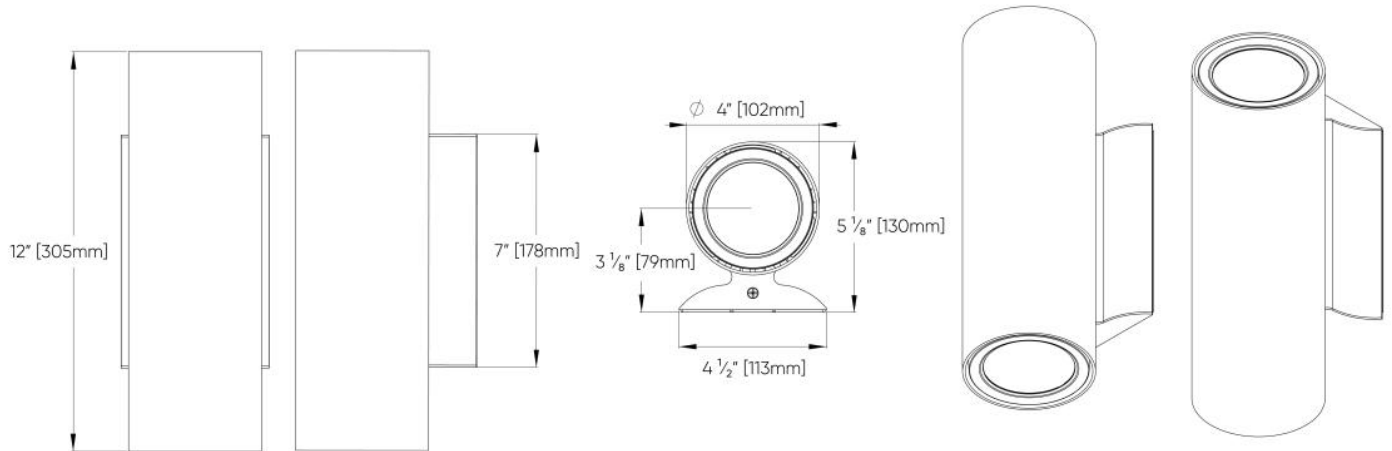

6" - Narrow Wall Mount Direct/Indirect Only

Cylinder EX™ - Dimensional Diagrams

6" - Full Size Tall Narrow Wall Mount Direct-Indirect

6" - Half Size Narrow full Wall Mount Direct Only

Cylinder EX™ - Dimensional Diagrams

6" - Ceiling Surface Mount Direct Only

6" - Pendant Stem Mount Direct Only

Cylinder EX™ - Dimensional Diagrams

4" - Standard Classic Wall Mount Direct Only

4" - Standard Classic Wall Mount Direct-Indirect Only

Cylinder EX™ - Dimensional Diagrams

4" - Standard Narrow Wall Mount Direct Only

4" - Standard Narrow Wall Mount Direct-Indirect Only

Cylinder EX™ - Dimensional Diagrams

4" - Full Size Narrow Wall Mount Direct Only

4" - Full Size Narrow Wall Mount Direct-Indirect Only

Cylinder EX™ - Dimensional Diagrams

4" - Pendent Rigid Stem Mount Direct Only

4" - Pendent Swivel Stem Mount Direct Only

Cylinder EX™ - Dimensional Diagrams