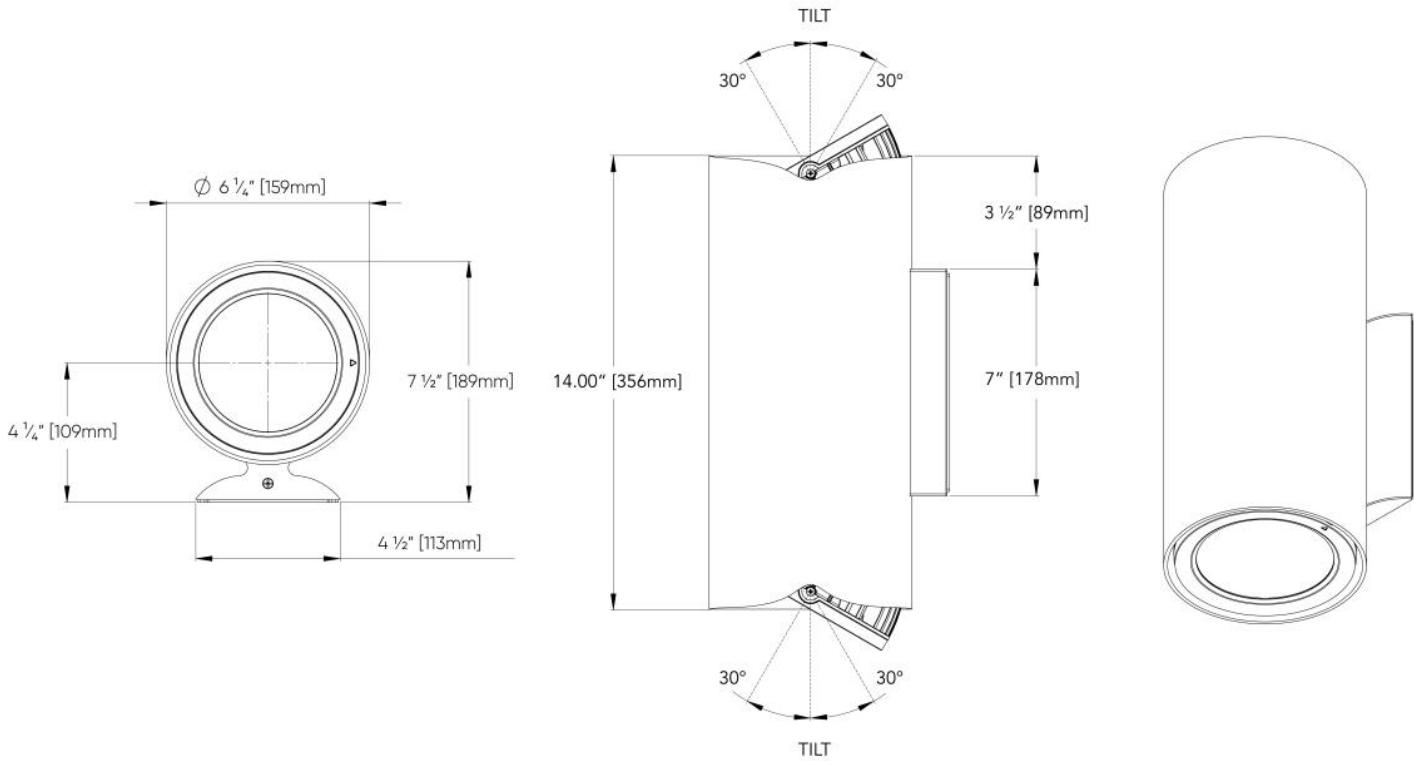

Cylinder EX™ - Dimensional Diagrams

6" - Full Size Classic Wall Mount Direct-Indirect Only

6" - Classic Wall Mount Direct or Indirect only

Cylinder EX™ - Dimensional Diagrams

6" - Full Size Short Narrow Wall Mount Direct-Indirect Only

6" - Narrow Wall Mount Direct/Indirect Only

Cylinder EX™ - Dimensional Diagrams

6" - Full Size Tall Narrow Wall Mount Direct-Indirect

6" - Half Size Narrow full Wall Mount Direct Only

Cylinder EX™ - Dimensional Diagrams

6" - Ceiling Surface Mount Direct Only

6" - Pendant Stem Mount Direct Only

Cylinder EX™ - Dimensional Diagrams

4" - Standard Classic Wall Mount Direct Only

4" - Standard Classic Wall Mount Direct-Indirect Only

4" - Full Size Narrow Wall Mount Direct-Indirect Only

Cylinder EX™ - Dimensional Diagrams

4" - Pendent Rigid Stem Mount Direct Only

4" - Pendent Swivel Stem Mount Direct Only

Cylinder EX™ - Dimensional Diagrams