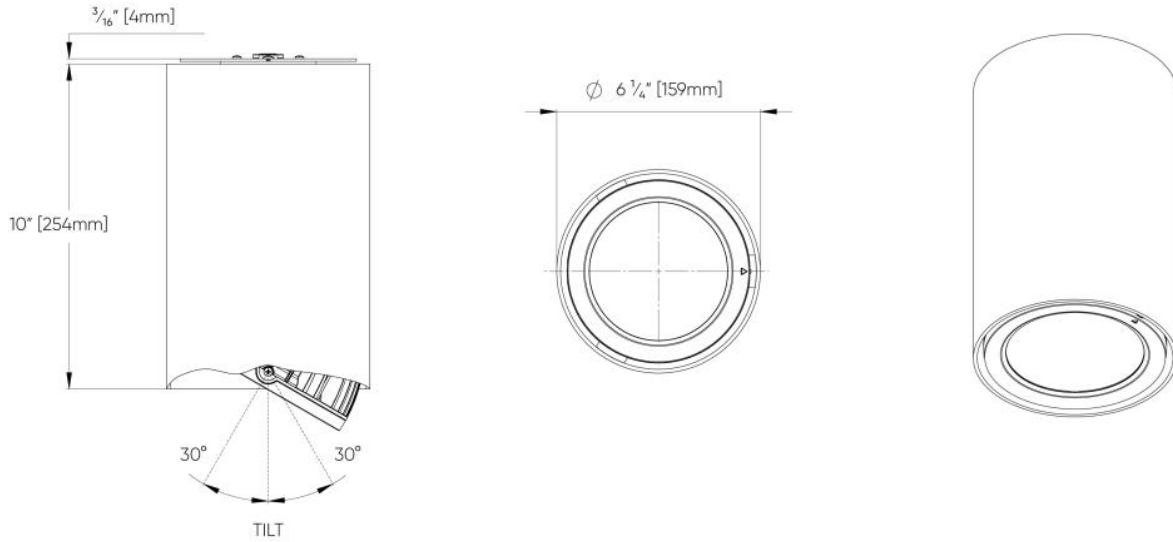

6" - Narrow Wall Mount Direct/Indirect Only

Cylinder EX™ - Dimensional Diagrams

6" - Full Size Tall Narrow Wall Mount Direct-Indirect

6" - Half Size Narrow full Wall Mount Direct Only

Cylinder EX™ - Dimensional Diagrams

6" - Ceiling Surface Mount Direct Only

6" - Pendant Stem Mount Direct Only

Cylinder EX™ - Dimensional Diagrams

4" - Standard Classic Wall Mount Direct Only

4" - Standard Classic Wall Mount Direct-Indirect Only

Cylinder EX™ - Dimensional Diagrams

4" - Standard Narrow Wall Mount Direct Only

4" - Standard Narrow Wall Mount Direct-Indirect Only

Cylinder EX™ - Dimensional Diagrams

4" - Full Size Narrow Wall Mount Direct Only

4" - Full Size Narrow Wall Mount Direct-Indirect Only

Cylinder EX™ - Dimensional Diagrams

4" - Pendent Rigid Stem Mount Direct Only

4" - Pendent Swivel Stem Mount Direct Only

Cylinder EX™ - Dimensional Diagrams