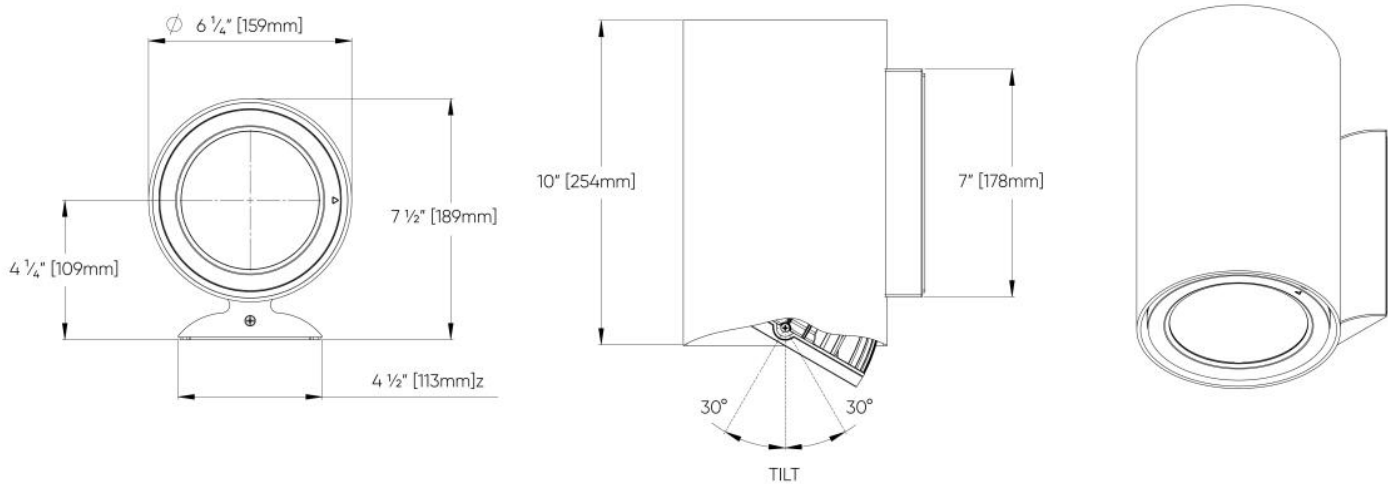

Cylinder EX™ - Dimensional Diagrams

6" - Full Size Classic Wall Mount Direct-Indirect Only

6" - Classic Wall Mount Direct or Indirect only

Cylinder EX™ - Dimensional Diagrams

6" - Full Size Short Narrow Wall Mount Direct-Indirect Only

6" - Narrow Wall Mount Direct/Indirect Only

Cylinder EX™ - Dimensional Diagrams

6" - Full Size Tall Narrow Wall Mount Direct-Indirect

6" - Half Size Narrow full Wall Mount Direct Only

Cylinder EX™ - Dimensional Diagrams

6" - Ceiling Surface Mount Direct Only

6" - Pendant Stem Mount Direct Only

Cylinder EX™ - Dimensional Diagrams

4" - Standard Classic Wall Mount Direct Only

4" - Standard Classic Wall Mount Direct-Indirect Only

4" - Full Size Narrow Wall Mount Direct-Indirect Only

Cylinder EX™ - Dimensional Diagrams

4" - Pendent Rigid Stem Mount Direct Only

4" - Pendent Swivel Stem Mount Direct Only

Cylinder EX™ - Dimensional Diagrams