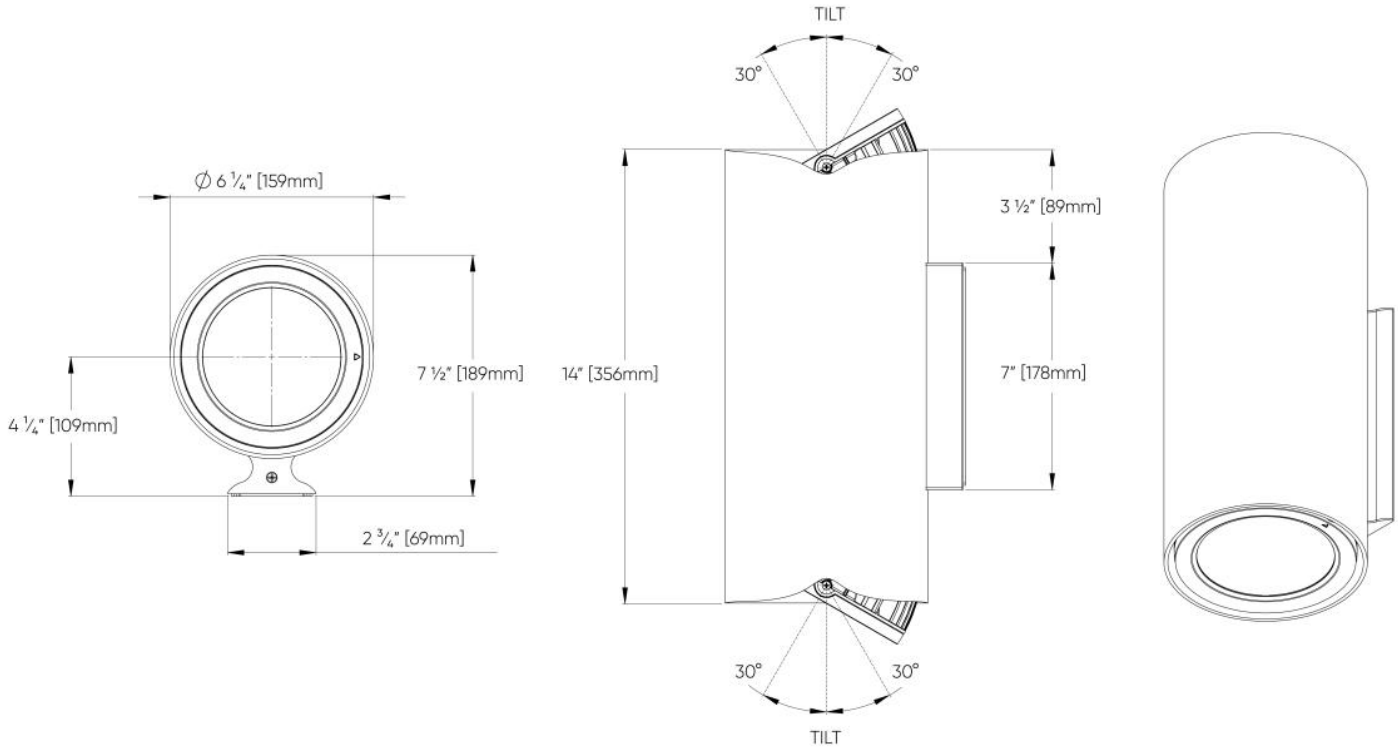

Cylinder EX™ - Dimensional Diagrams

6" - Full Size Classic Wall Mount Direct-Indirect Only

6" - Classic Wall Mount Direct or Indirect only

Cylinder EX™ - Dimensional Diagrams

6" - Full Size Short Narrow Wall Mount Direct-Indirect Only

6" - Narrow Wall Mount Direct/Indirect Only

Cylinder EX™ - Dimensional Diagrams

6" - Full Size Tall Narrow Wall Mount Direct-Indirect

6" - Half Size Narrow full Wall Mount Direct Only

Cylinder EX™ - Dimensional Diagrams

6" - Ceiling Surface Mount Direct Only

6" - Pendant Stem Mount Direct Only

Cylinder EX™ - Dimensional Diagrams

4" - Standard Classic Wall Mount Direct Only

4" - Standard Classic Wall Mount Direct-Indirect Only

4" - Full Size Narrow Wall Mount Direct-Indirect Only

Cylinder EX™ - Dimensional Diagrams

4" - Pendent Rigid Stem Mount Direct Only

4" - Pendent Swivel Stem Mount Direct Only

Cylinder EX™ - Dimensional Diagrams