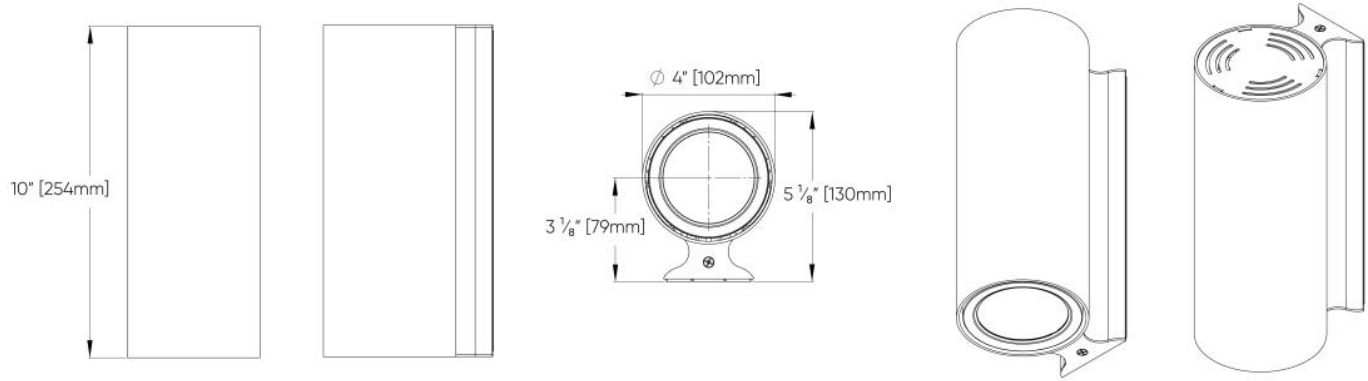

6" - Narrow Wall Mount Direct/Indirect Only

Cylinder EX™ - Dimensional Diagrams

6" - Full Size Tall Narrow Wall Mount Direct-Indirect

6" - Half Size Narrow full Wall Mount Direct Only

Cylinder EX™ - Dimensional Diagrams

6" - Ceiling Surface Mount Direct Only

6" - Pendant Stem Mount Direct Only

Cylinder EX™ - Dimensional Diagrams

4" - Standard Classic Wall Mount Direct Only

4" - Standard Classic Wall Mount Direct-Indirect Only

Cylinder EX™ - Dimensional Diagrams

4" - Standard Narrow Wall Mount Direct Only

4" - Standard Narrow Wall Mount Direct-Indirect Only

Cylinder EX™ - Dimensional Diagrams

4" - Full Size Narrow Wall Mount Direct Only

4" - Full Size Narrow Wall Mount Direct-Indirect Only

Cylinder EX™ - Dimensional Diagrams

4" - Pendent Rigid Stem Mount Direct Only

4" - Pendent Swivel Stem Mount Direct Only

Cylinder EX™ - Dimensional Diagrams