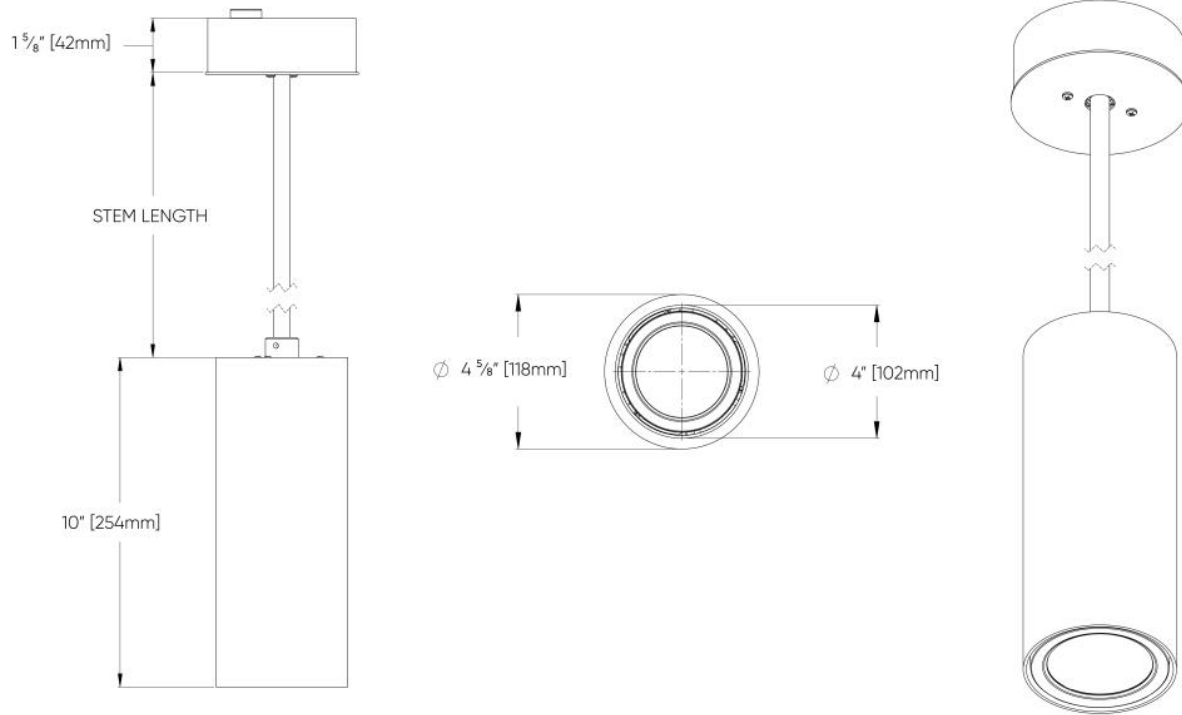

6" - Narrow Wall Mount Direct/Indirect Only

Cylinder EX™ - Dimensional Diagrams

6" - Full Size Tall Narrow Wall Mount Direct-Indirect

6" - Half Size Narrow full Wall Mount Direct Only

Cylinder EX™ - Dimensional Diagrams

6" - Ceiling Surface Mount Direct Only

6" - Pendant Stem Mount Direct Only

Cylinder EX™ - Dimensional Diagrams

4" - Standard Classic Wall Mount Direct Only

4" - Standard Classic Wall Mount Direct-Indirect Only

Cylinder EX™ - Dimensional Diagrams

4" - Standard Narrow Wall Mount Direct Only

4" - Standard Narrow Wall Mount Direct-Indirect Only

Cylinder EX™ - Dimensional Diagrams

4" - Full Size Narrow Wall Mount Direct Only

4" - Full Size Narrow Wall Mount Direct-Indirect Only

Cylinder EX™ - Dimensional Diagrams

4" - Pendent Rigid Stem Mount Direct Only

4" - Pendent Swivel Stem Mount Direct Only

Cylinder EX™ - Dimensional Diagrams