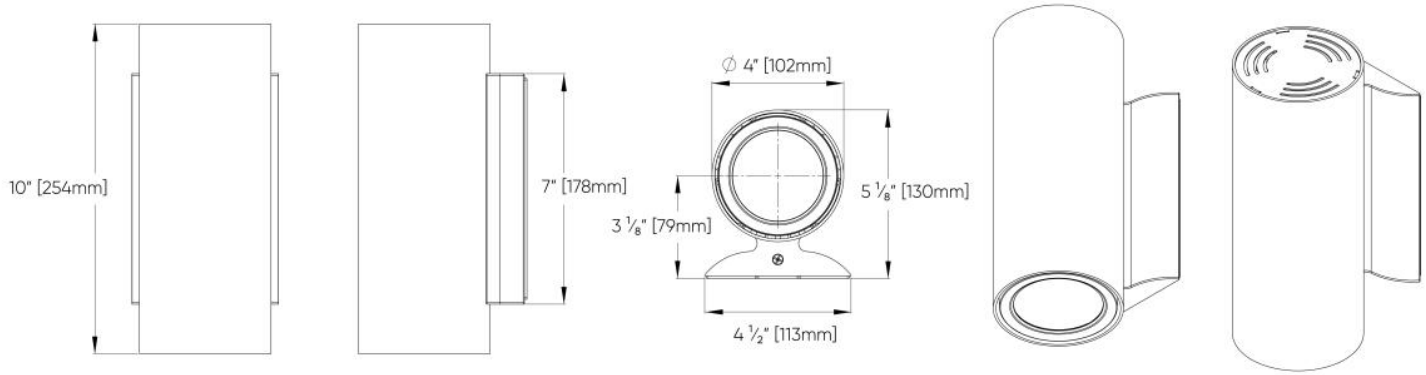

6" - Narrow Wall Mount Direct/Indirect Only

Cylinder EX™ - Dimensional Diagrams

6" - Full Size Tall Narrow Wall Mount Direct-Indirect

6" - Half Size Narrow full Wall Mount Direct Only

Cylinder EX™ - Dimensional Diagrams

6" - Ceiling Surface Mount Direct Only

6" - Pendant Stem Mount Direct Only

Cylinder EX™ - Dimensional Diagrams

4" - Standard Classic Wall Mount Direct Only

4" - Standard Classic Wall Mount Direct-Indirect Only

Cylinder EX™ - Dimensional Diagrams

4" - Standard Narrow Wall Mount Direct Only

4" - Standard Narrow Wall Mount Direct-Indirect Only

Cylinder EX™ - Dimensional Diagrams

4" - Full Size Narrow Wall Mount Direct Only

4" - Full Size Narrow Wall Mount Direct-Indirect Only

Cylinder EX™ - Dimensional Diagrams

4" - Pendent Rigid Stem Mount Direct Only

4" - Pendent Swivel Stem Mount Direct Only

Cylinder EX™ - Dimensional Diagrams