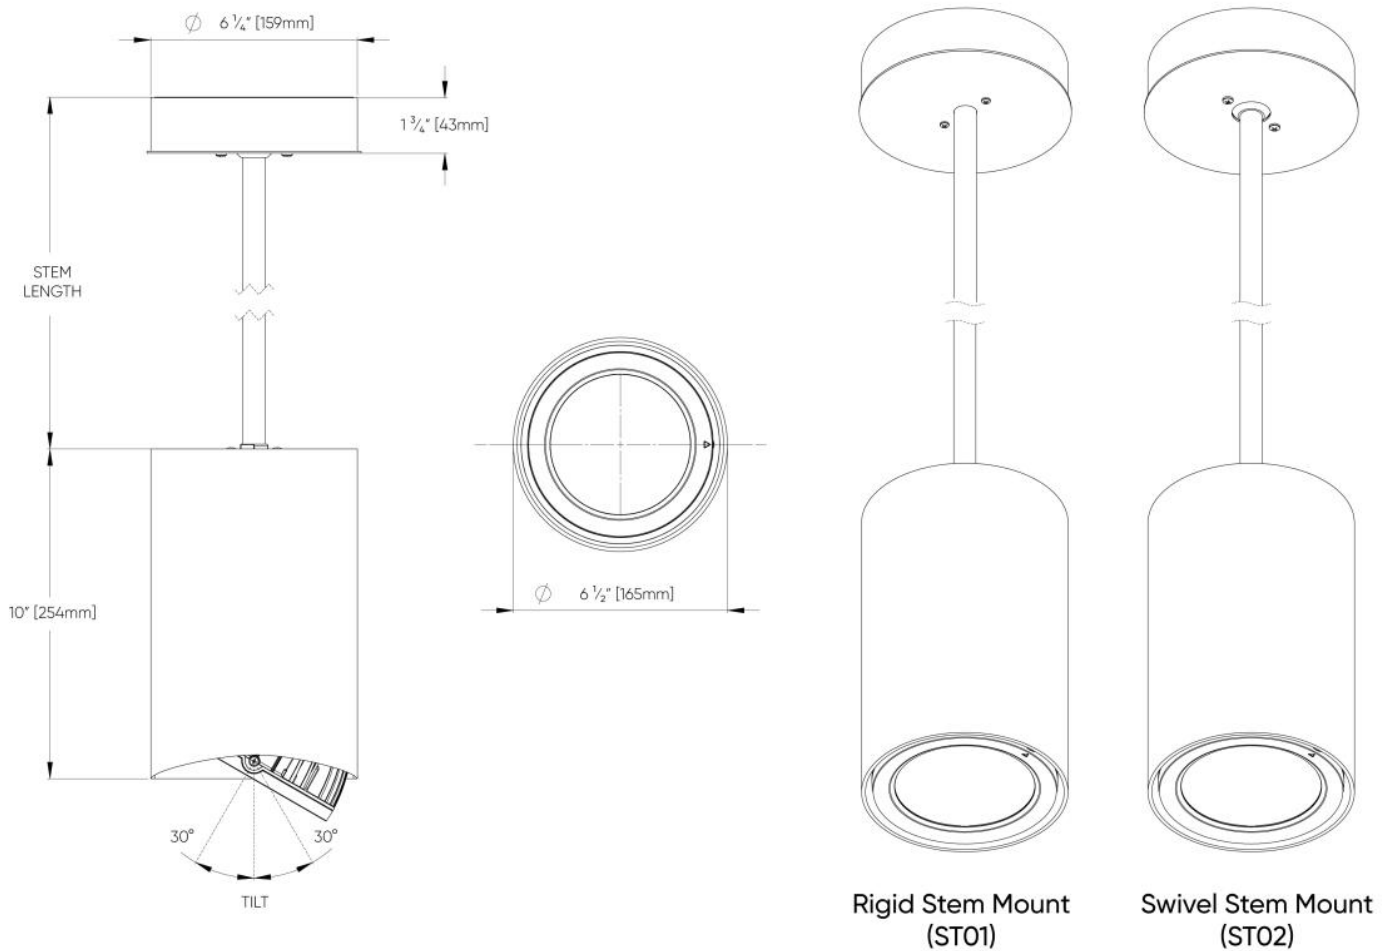

6" - Narrow Wall Mount Direct/Indirect Only

Cylinder EX™ - Dimensional Diagrams

6" - Full Size Tall Narrow Wall Mount Direct-Indirect

6" - Half Size Narrow full Wall Mount Direct Only

Cylinder EX™ - Dimensional Diagrams

6" - Ceiling Surface Mount Direct Only

6" - Pendant Stem Mount Direct Only

Cylinder EX™ - Dimensional Diagrams

4" - Standard Classic Wall Mount Direct Only

4" - Standard Classic Wall Mount Direct-Indirect Only

Cylinder EX™ - Dimensional Diagrams

4" - Standard Narrow Wall Mount Direct Only

4" - Standard Narrow Wall Mount Direct-Indirect Only

Cylinder EX™ - Dimensional Diagrams

4" - Full Size Narrow Wall Mount Direct Only

4" - Full Size Narrow Wall Mount Direct-Indirect Only

Cylinder EX™ - Dimensional Diagrams

4" - Pendent Rigid Stem Mount Direct Only

4" - Pendent Swivel Stem Mount Direct Only

Cylinder EX™ - Dimensional Diagrams