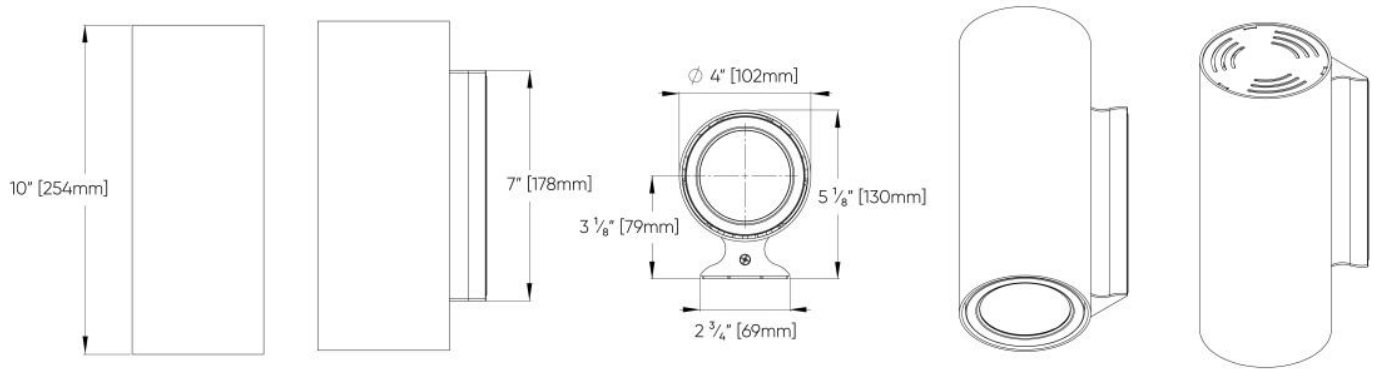

6" - Narrow Wall Mount Direct/Indirect Only

Cylinder EX™ - Dimensional Diagrams

6" - Full Size Tall Narrow Wall Mount Direct-Indirect

6" - Half Size Narrow full Wall Mount Direct Only

Cylinder EX™ - Dimensional Diagrams

6" - Ceiling Surface Mount Direct Only

6" - Pendant Stem Mount Direct Only

Cylinder EX™ - Dimensional Diagrams

4" - Standard Classic Wall Mount Direct Only

4" - Standard Classic Wall Mount Direct-Indirect Only

Cylinder EX™ - Dimensional Diagrams

4" - Standard Narrow Wall Mount Direct Only

4" - Standard Narrow Wall Mount Direct-Indirect Only

Cylinder EX™ - Dimensional Diagrams

4" - Full Size Narrow Wall Mount Direct Only

4" - Full Size Narrow Wall Mount Direct-Indirect Only

Cylinder EX™ - Dimensional Diagrams

4" - Pendent Rigid Stem Mount Direct Only

4" - Pendent Swivel Stem Mount Direct Only

Cylinder EX™ - Dimensional Diagrams