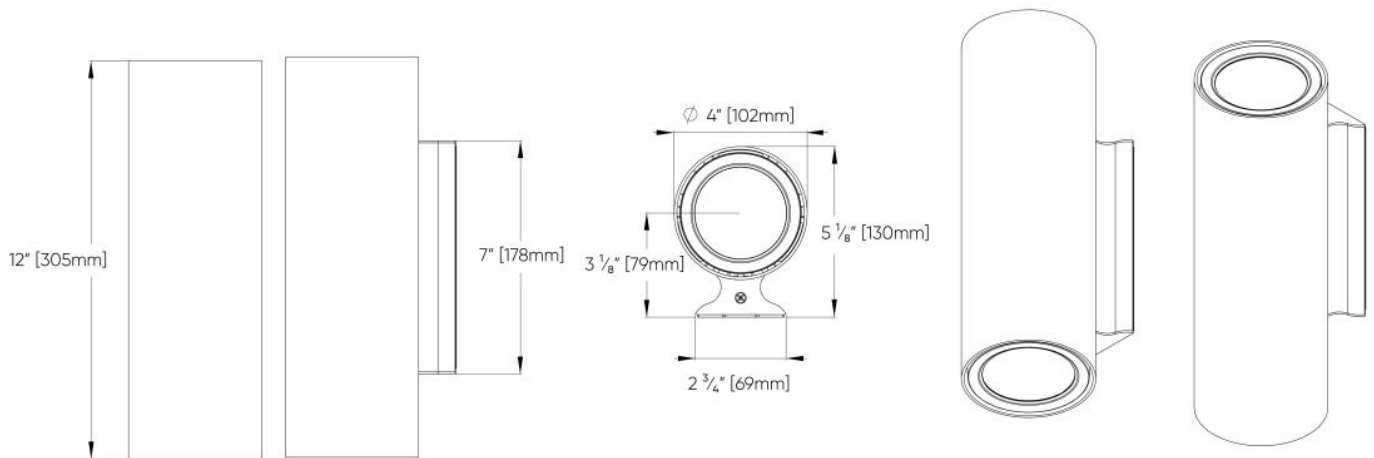

6" - Narrow Wall Mount Direct/Indirect Only

Cylinder EX™ - Dimensional Diagrams

6" - Full Size Tall Narrow Wall Mount Direct-Indirect

6" - Half Size Narrow full Wall Mount Direct Only

Cylinder EX™ - Dimensional Diagrams

6" - Ceiling Surface Mount Direct Only

6" - Pendant Stem Mount Direct Only

Cylinder EX™ - Dimensional Diagrams

4" - Standard Classic Wall Mount Direct Only

4" - Standard Classic Wall Mount Direct-Indirect Only

Cylinder EX™ - Dimensional Diagrams

4" - Standard Narrow Wall Mount Direct Only

4" - Standard Narrow Wall Mount Direct-Indirect Only

Cylinder EX™ - Dimensional Diagrams

4" - Full Size Narrow Wall Mount Direct Only

4" - Full Size Narrow Wall Mount Direct-Indirect Only

Cylinder EX™ - Dimensional Diagrams

4" - Pendent Rigid Stem Mount Direct Only

4" - Pendent Swivel Stem Mount Direct Only

Cylinder EX™ - Dimensional Diagrams