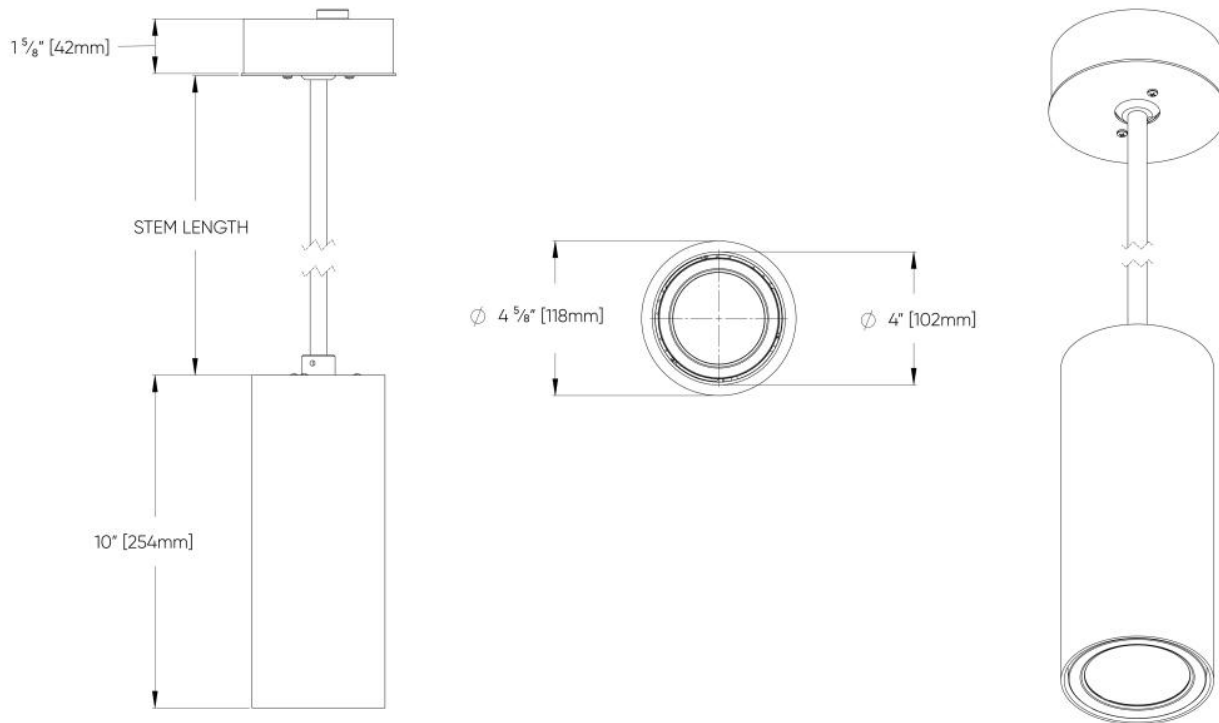

6" - Ceiling Surface Mount Direct Only

6" - Pendant Stem Mount Direct Only

Cylinder EX™ - Dimensional Diagrams

4" - Standard Classic Wall Mount Direct Only

4" - Standard Classic Wall Mount Direct-Indirect Only

Cylinder EX™ - Dimensional Diagrams

4" - Standard Narrow Wall Mount Direct Only

4" - Standard Narrow Wall Mount Direct-Indirect Only

Cylinder EX™ - Dimensional Diagrams

4" - Full Size Narrow Wall Mount Direct Only

4" - Full Size Narrow Wall Mount Direct-Indirect Only

Cylinder EX™ - Dimensional Diagrams

4" - Pendent Rigid Stem Mount Direct Only

4" - Pendent Swivel Stem Mount Direct Only

Cylinder EX™ - Dimensional Diagrams

4" - Ceiling Mount Direct Only