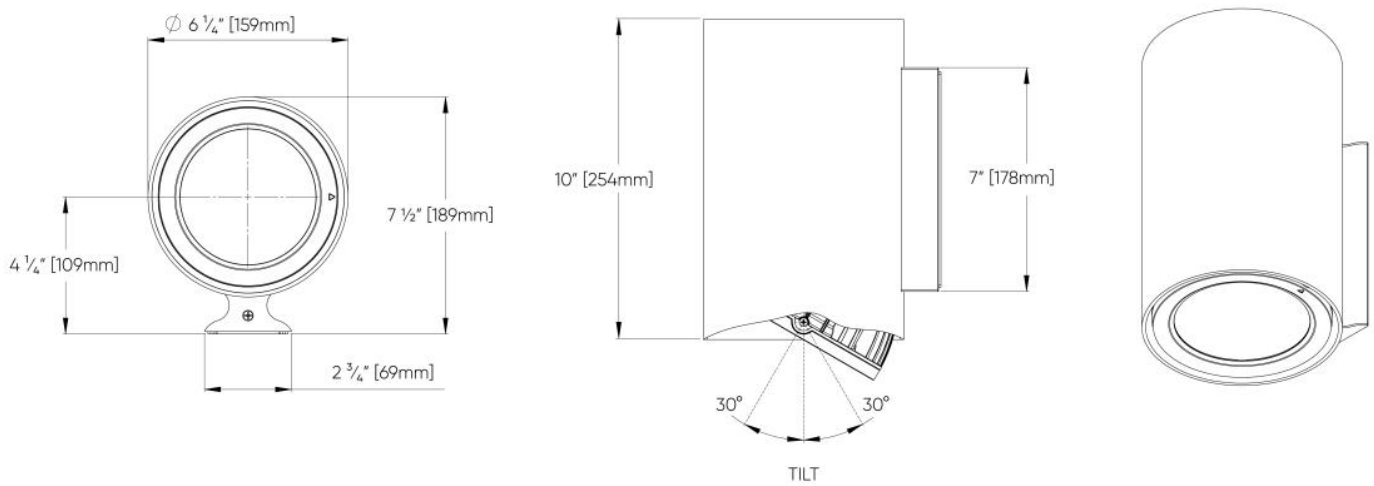

Cylinder EX™ - Dimensional Diagrams

6" - Full Size Classic Wall Mount Direct-Indirect Only

6" - Classic Wall Mount Direct or Indirect only

Cylinder EX™ - Dimensional Diagrams

6" - Full Size Short Narrow Wall Mount Direct-Indirect Only

6" - Narrow Wall Mount Direct/Indirect Only

Cylinder EX™ - Dimensional Diagrams

6" - Full Size Tall Narrow Wall Mount Direct-Indirect

6" - Half Size Narrow full Wall Mount Direct Only

Cylinder EX™ - Dimensional Diagrams

6" - Ceiling Surface Mount Direct Only

6" - Pendant Stem Mount Direct Only

Cylinder EX™ - Dimensional Diagrams

4" - Standard Classic Wall Mount Direct Only

4" - Standard Classic Wall Mount Direct-Indirect Only

4" - Full Size Narrow Wall Mount Direct-Indirect Only

Cylinder EX™ - Dimensional Diagrams

4" - Pendent Rigid Stem Mount Direct Only

4" - Pendent Swivel Stem Mount Direct Only

Cylinder EX™ - Dimensional Diagrams