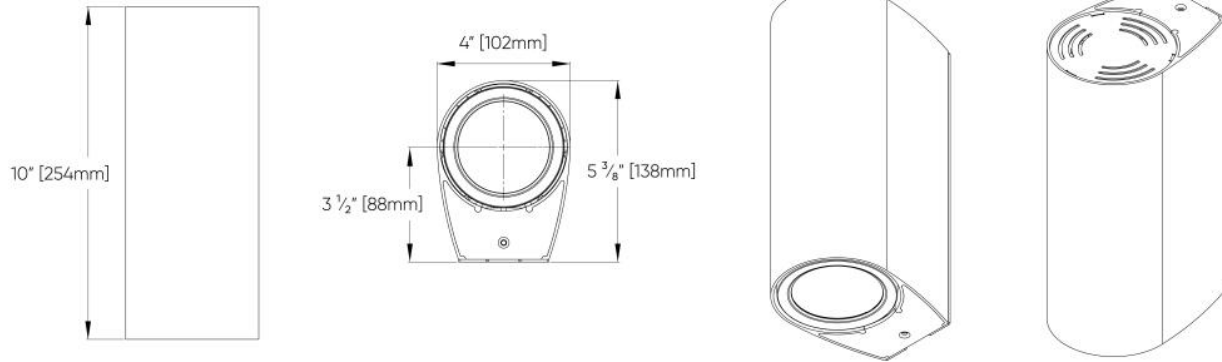

Fluid™ - Dimensional Diagrams

6"- Full-Size Fluid Wall Mount Direct-Indirect Only

6"- Fluid Wall Mount Direct or Indirect only

Fluid™ - Dimensional Diagrams

4" - Fluid Direct Only

4" - Fluid Direct-Indirect