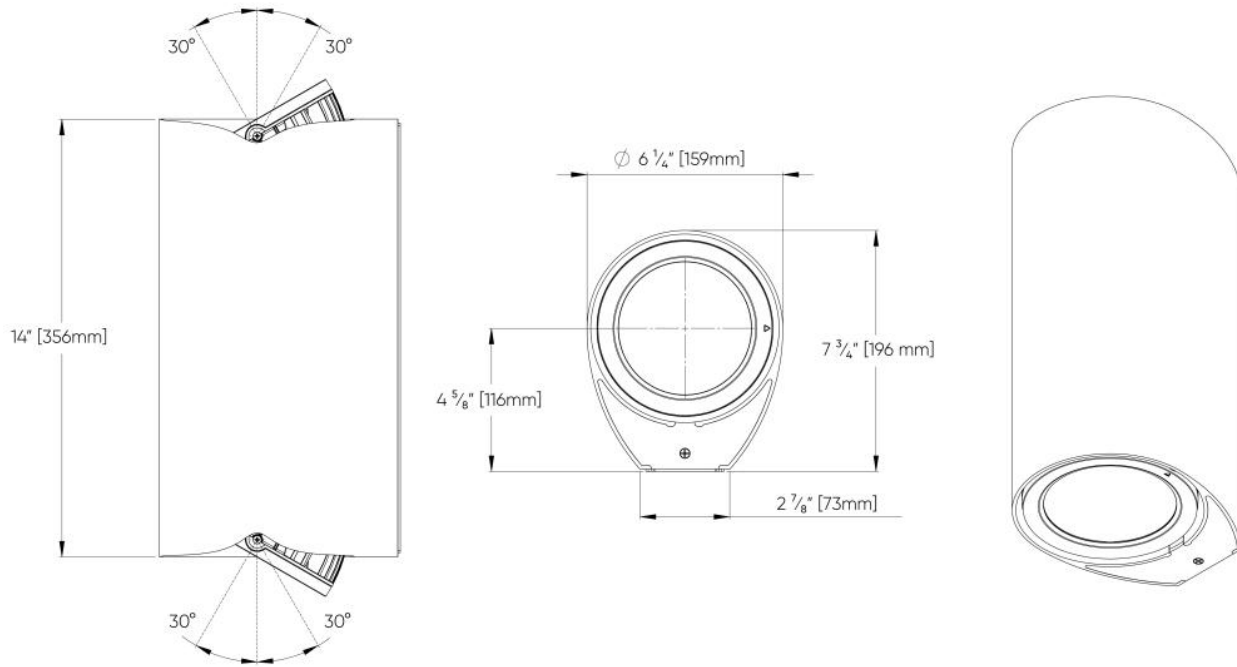

Fluid™ - Dimensional Diagrams

6"- Full-Size Fluid Wall Mount Direct-Indirect Only

6"- Fluid Wall Mount Direct or Indirect only

Fluid™ - Dimensional Diagrams

4" - Fluid Direct Only

4" - Fluid Direct-Indirect