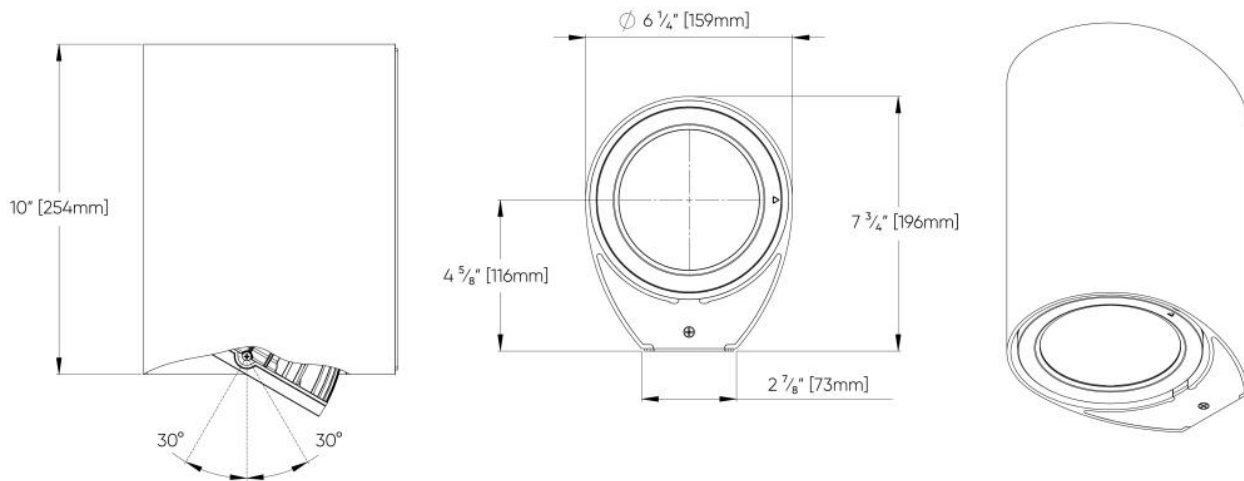

Fluid™ - Dimensional Diagrams

6"- Full-Size Fluid Wall Mount Direct-Indirect Only

6"- Fluid Wall Mount Direct or Indirect only

Fluid™ - Dimensional Diagrams

4" - Fluid Direct Only

4" - Fluid Direct-Indirect