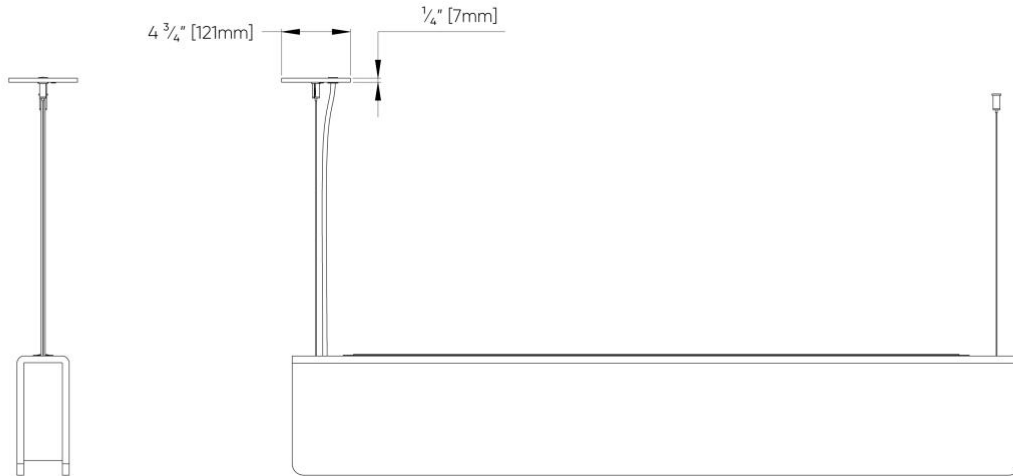

Book - Dimensional Diagrams

STYLE

APERTURE

LENGTH OF RUN

BOOK™ - Dimensional Diagrams

Section Length	Length of the Fixture	Length of the Uplight
2FT	26 1/2" [673mm]	18"
4FT	50 1/2" [1282mm]	42"
6FT	74 1/2" [1892mm]	66"
8FT	98 1/2" [2501mm]	90"
10FT	122 1/2" [3111mm]	114"
12FT	146 1/2" [3721mm]	138"

BOOK™ - Dimensional Diagrams

Direct

Direct/Indirect

Indirect

Non-Illuminated