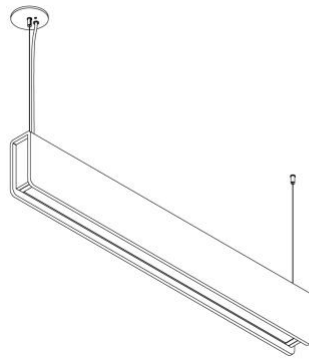

Book - Dimensional Diagrams

STYLE

APERTURE

LENGTH OF RUN

BOOK™ - Dimensional Diagrams

Section Length	Length of the Fixture	Length of the Uplight
2FT	26 1/2" [673mm]	18"
4FT	50 1/2" [1282mm]	42"
6FT	74 1/2" [1892mm]	66"
8FT	98 1/2" [2501mm]	90"
10FT	122 1/2" [3111mm]	114"
12FT	146 1/2" [3721mm]	138"

BOOK™ - Dimensional Diagrams

Direct

Direct/Indirect

Indirect

Non-Illuminated