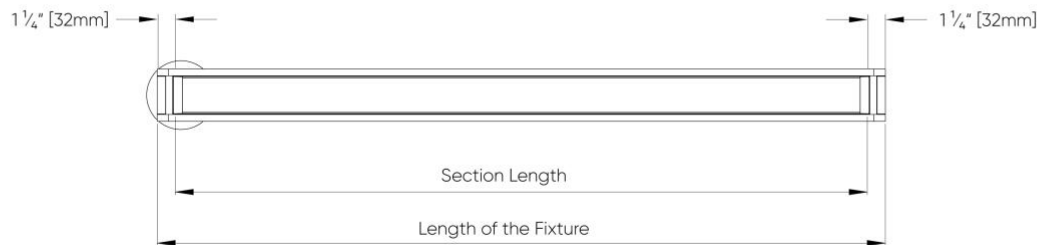

Book - Dimensional Diagrams

STYLE

APERTURE

LENGTH OF RUN

BOOK™ - Dimensional Diagrams

Section Length	Length of the Fixture	Length of the Uplight
2FT	26 1/2" [673mm]	18"
4FT	50 1/2" [1282mm]	42"
6FT	74 1/2" [1892mm]	66"
8FT	98 1/2" [2501mm]	90"
10FT	122 1/2" [3111mm]	114"
12FT	146 1/2" [3721mm]	138"

BOOK™ - Dimensional Diagrams

Direct

Direct/Indirect

Indirect

Non-Illuminated