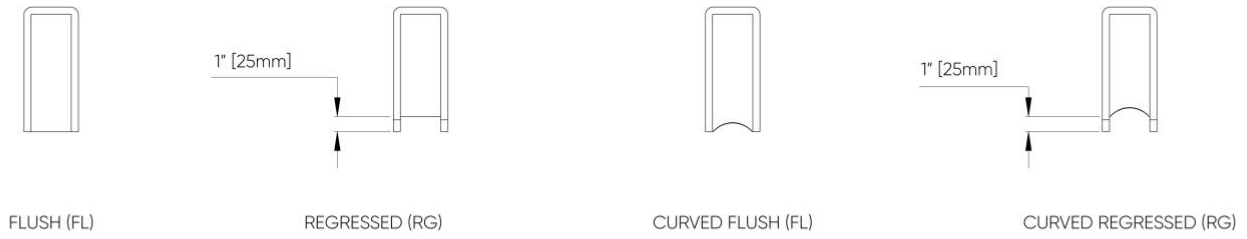

Book - Dimensional Diagrams

STYLE

APERTURE

LENGTH OF RUN

BOOK™ - Dimensional Diagrams

Section Length	Length of the Fixture	Length of the Uplight
2FT	26 1/2" [673mm]	18"
4FT	50 1/2" [1282mm]	42"
6FT	74 1/2" [1892mm]	66"
8FT	98 1/2" [2501mm]	90"
10FT	122 1/2" [3111mm]	114"
12FT	146 1/2" [3721mm]	138"

BOOK™ - Dimensional Diagrams

Direct

Direct/Indirect

Indirect

Non-Illuminated