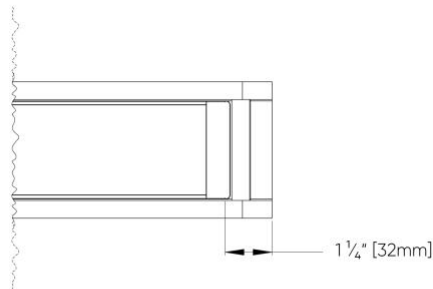

Book - Dimensional Diagrams

STYLE

APERTURE

LENGTH OF RUN

BOOK™ - Dimensional Diagrams

Section Length	Length of the Fixture	Length of the Uplight
2FT	26 1/2" [673mm]	18"
4FT	50 1/2" [1282mm]	42"
6FT	74 1/2" [1892mm]	66"
8FT	98 1/2" [2501mm]	90"
10FT	122 1/2" [3111mm]	114"
12FT	146 1/2" [3721mm]	138"

BOOK™ - Dimensional Diagrams

Direct

Direct/Indirect

Indirect

Non-Illuminated