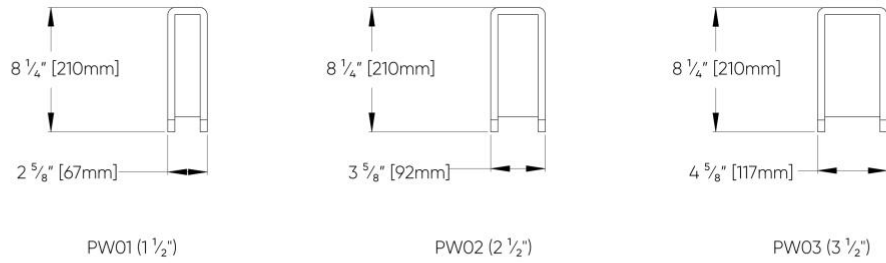

Book - Dimensional Diagrams

STYLE

APERTURE

LENGTH OF RUN

BOOK™ - Dimensional Diagrams

Section Length	Length of the Fixture	Length of the Uplight
2FT	26 1/2" [673mm]	18"
4FT	50 1/2" [1282mm]	42"
6FT	74 1/2" [1892mm]	66"
8FT	98 1/2" [2501mm]	90"
10FT	122 1/2" [3111mm]	114"
12FT	146 1/2" [3721mm]	138"

BOOK™ - Dimensional Diagrams

Direct

Direct/Indirect

Indirect

Non-Illuminated