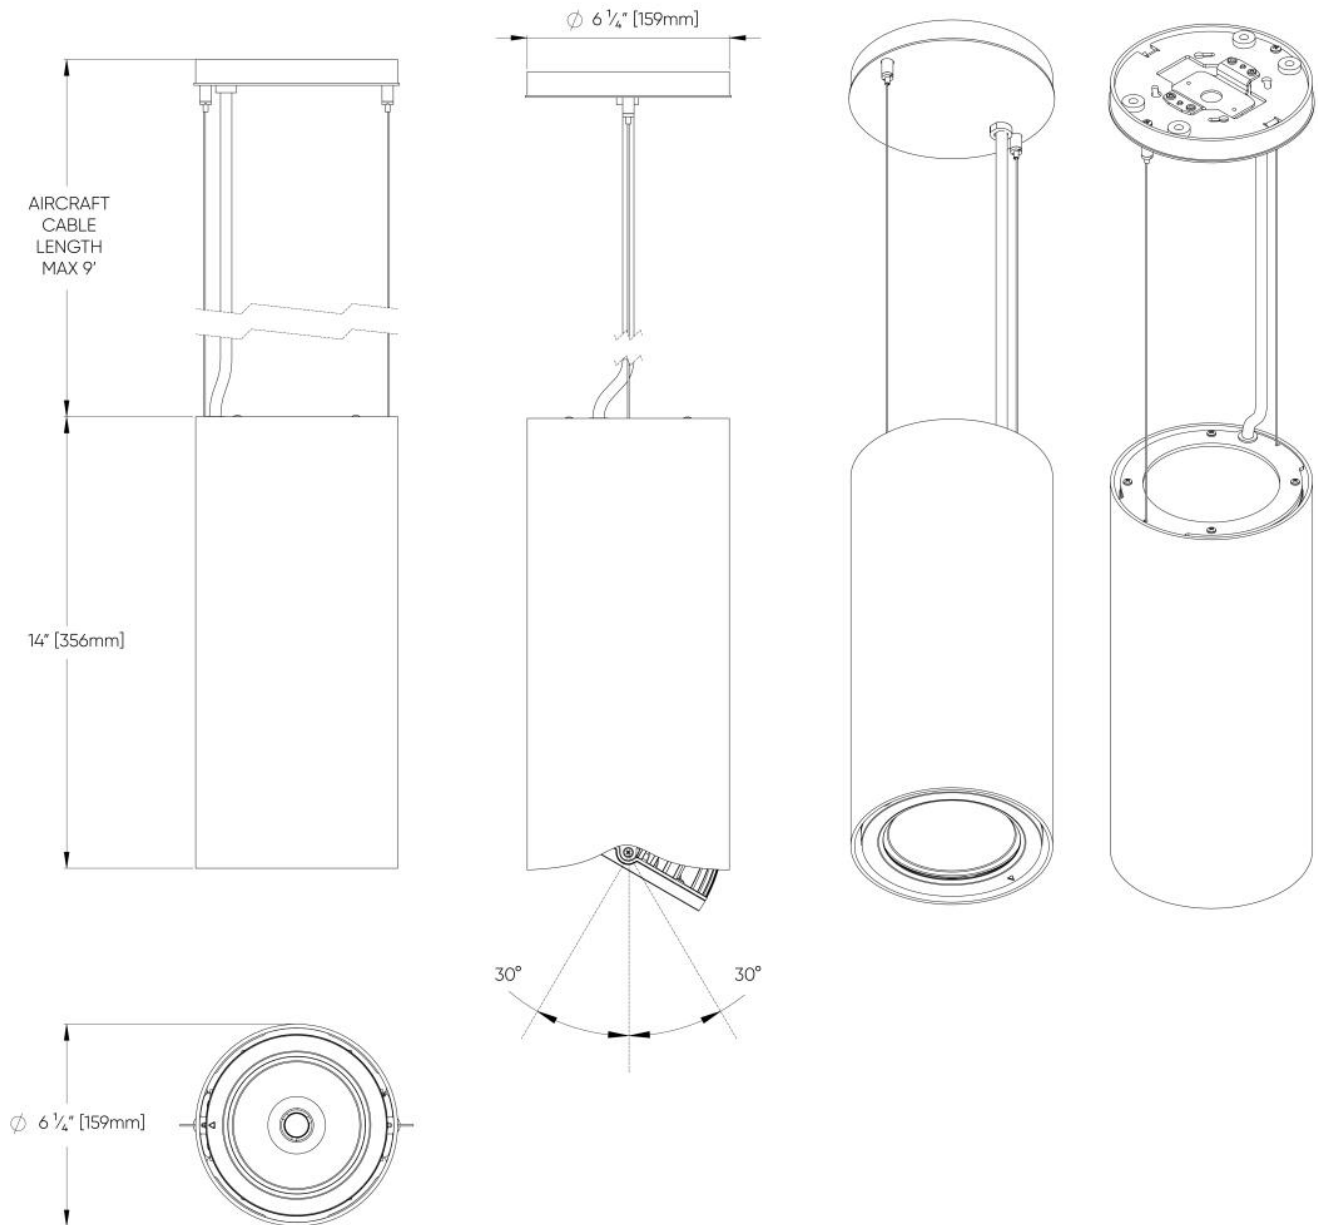

Cylinder™ - Dimensional Diagrams

6" - Pendant Aircraft Cable Mount - Direct & Indirect (ST03)