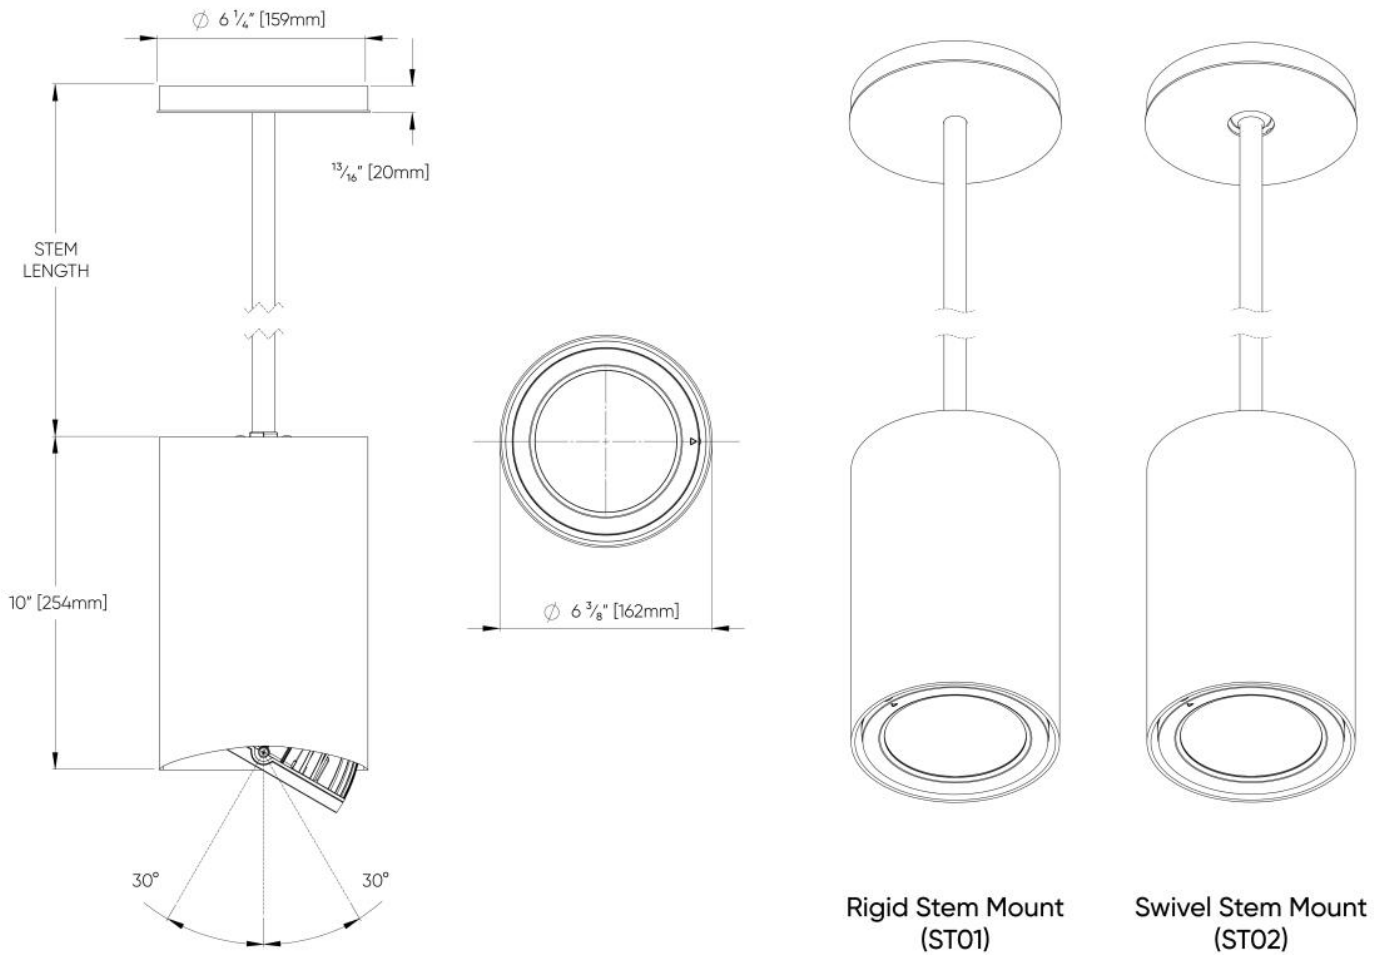

# Cylinder™ - Dimensional Diagrams

## 6" - Ceiling Surface Mount Direct Only

## 6" - Pendant Stem Mount Direct Only

## 4" - Ceiling Mount Direct Only