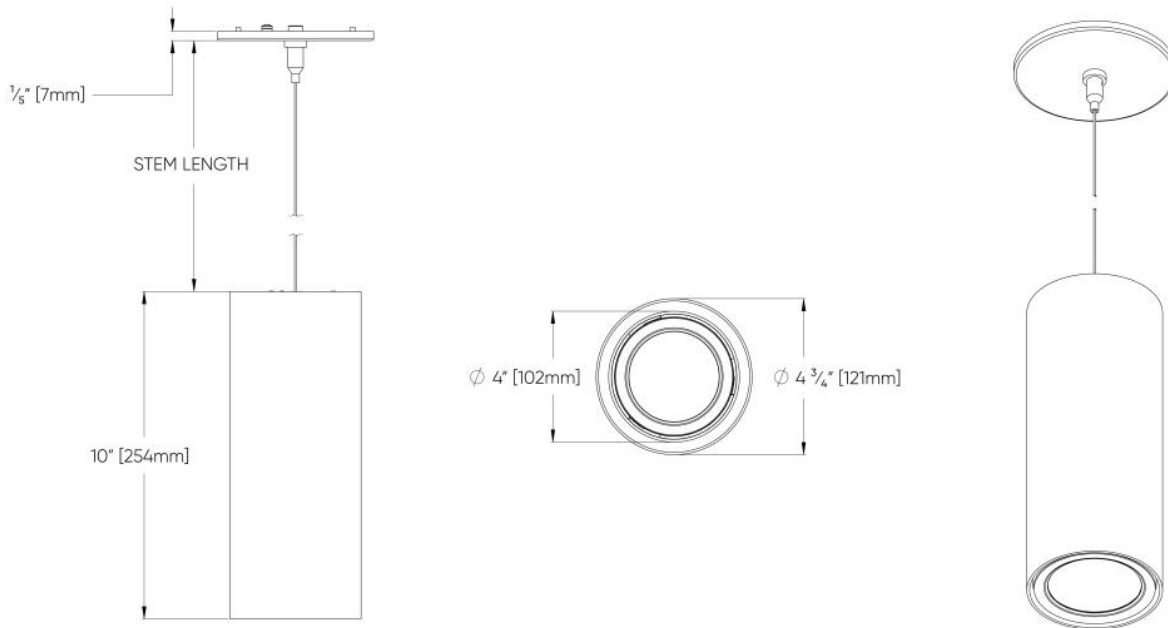

4" - Pendent POS Aircraft Cable Stem Mount Direct Only [ST03]