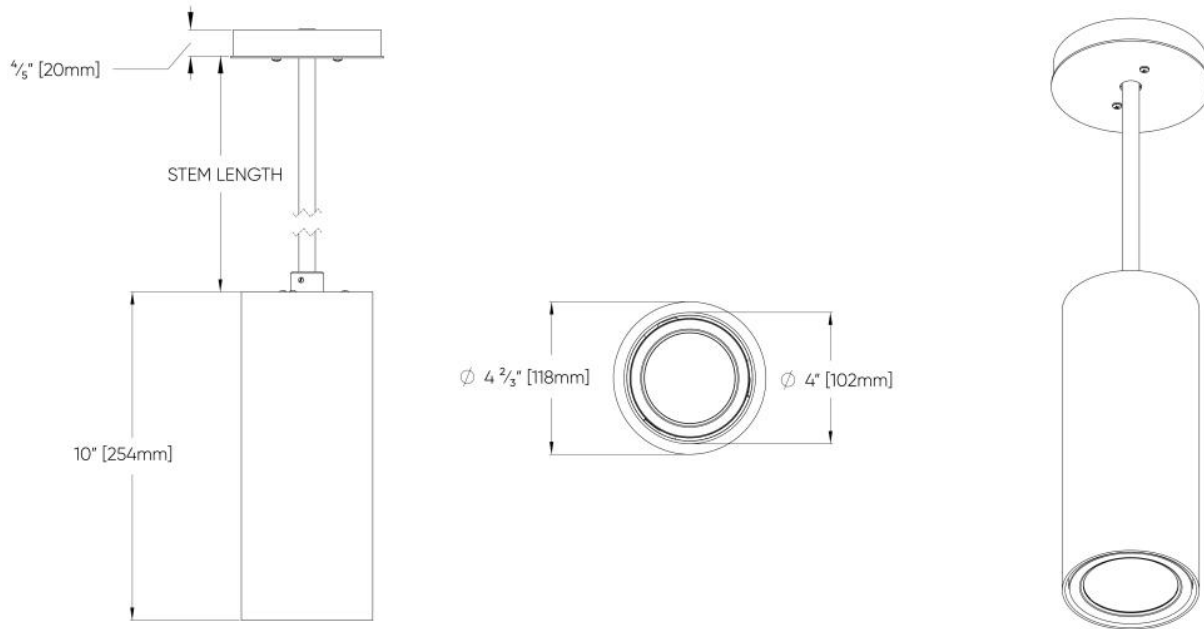

Cylinder™ - Dimensional Diagrams

4" - Pendent Rigid Stem Mount Direct Only [ST01]