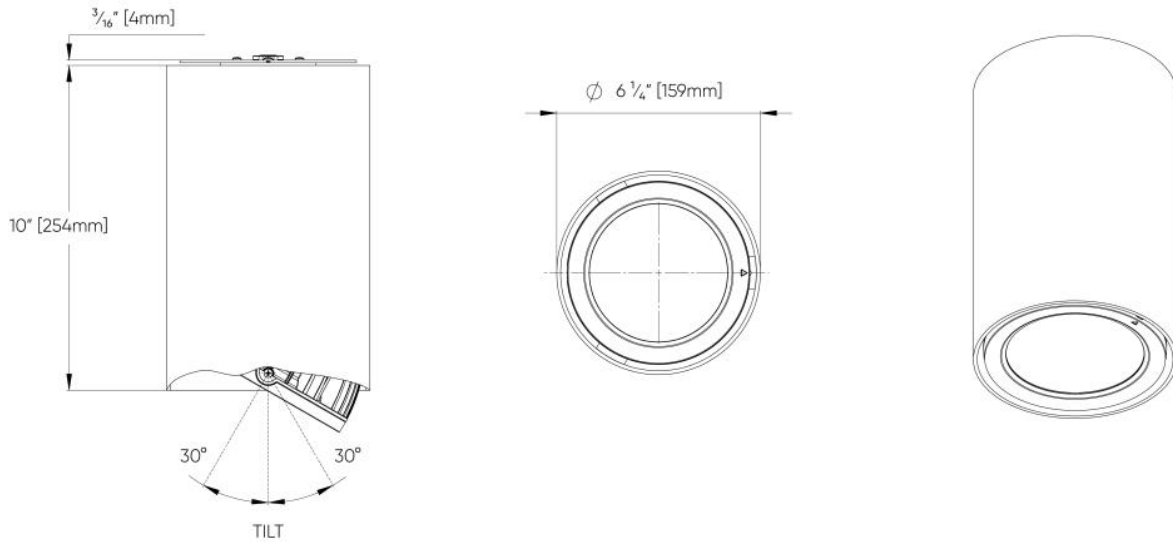

# Cylinder™ - Dimensional Diagrams

## 6" - Ceiling Surface Mount Direct Only

## 6" - Pendant Stem Mount Direct Only

## 4" - Ceiling Mount Direct Only