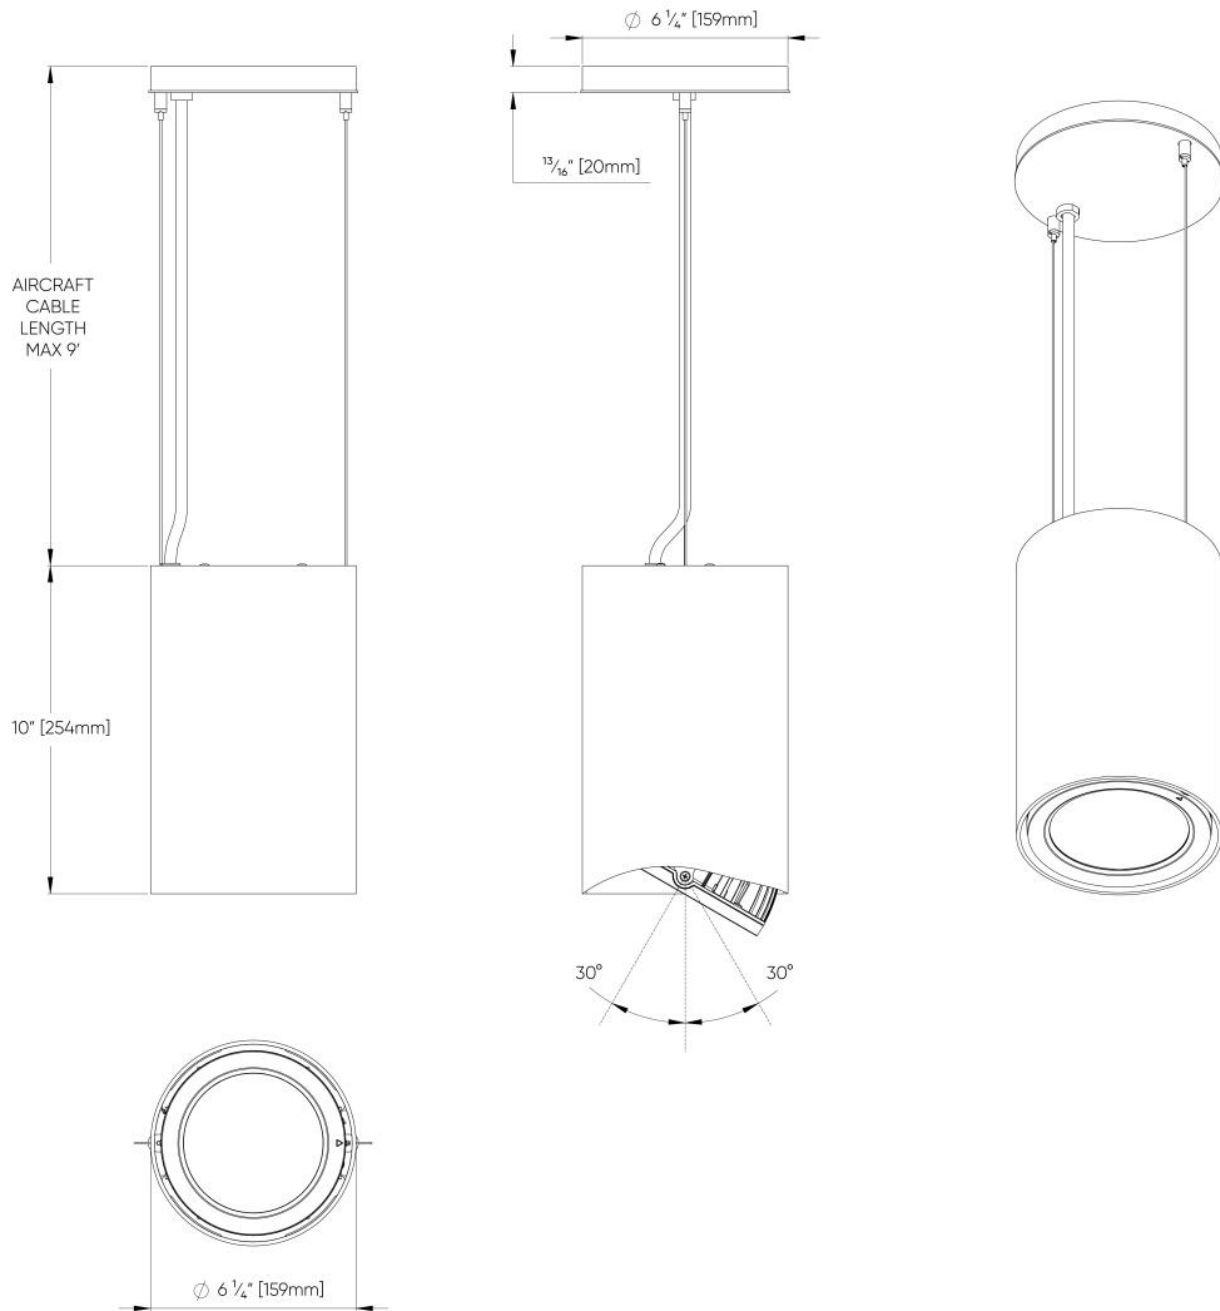

Cylinder™ - Dimensional Diagrams

6" - Pendant Aircraft Cable Mount - Direct Only (ST03)