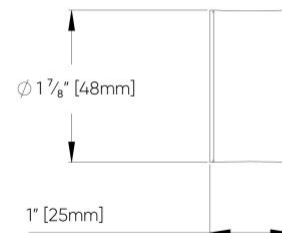

120-Deg Direct & Direct/Indirect - SS6-Vertical (Remote Drivers)

PROFILE DIMENSIONS

LUMINAIRE DIMENSIONS

Nominal Size	D (Actual Diameter)	A (Depth)	B (Width)	No. of Suspensions
2FT	24 5/8" [626mm]	9" [229mm]	23 1/2" [598mm]	3
3FT	36" [915mm]	11 1/8" [300mm]	33 1/2" [852mm]	3
4FT	48" [1219mm]	14 1/8" [378mm]	44" [1118mm]	3
5FT	60" [1524mm]	17 3/4" [452mm]	54 1/2" [1383mm]	3
6FT	72" [1829mm]	20 3/4" [527mm]	64 7/8" [1648mm]	3
7FT	84" [2134mm]	23 3/4" [604mm]	75 1/4" [1912mm]	3

240-Deg Direct & Direct/Indirect - SS6-Vertical (Remote Drivers)

PROFILE DIMENSIONS

LUMINAIRE DIMENSIONS			
Nominal Size	D (Actual Diameter)	A (Depth)	No. of Suspensions
2FT	24 $\frac{5}{8}$ " [626mm]	20 $\frac{5}{8}$ " [524mm]	3
3FT	36" [915mm]	29 $\frac{1}{4}$ " [743mm]	3
4FT	48" [1219mm]	38 $\frac{1}{4}$ " [972mm]	4
5FT	60" [1524mm]	47 $\frac{1}{4}$ " [1200mm]	4
6FT	72" [1829mm]	56 $\frac{1}{2}$ " [1429mm]	6
7FT	84" [2134mm]	65 $\frac{1}{2}$ " [1657mm]	6

300-Deg Direct & Direct/Indirect - SS6-Vertical (Remote Drivers)

PROFILE DIMENSIONS

LUMINAIRE DIMENSIONS			
Nominal Size	D (Actual Diameter)	E (Sector Angle)	No. of Suspensions
2FT	24 5/8" [626mm]	300°	3
3FT	36" [915mm]	300°	3
4FT	48" [1219mm]	320°	4
5FT	60" [1524mm]	320°	4
6FT	72" [1829mm]	330°	6
7FT	84" [2134mm]	330°	6

300-Deg Direct & Direct/Indirect - SS9-Hub (Integral Drivers)

PROFILE DIMENSIONS

LUMINAIRE DIMENSIONS

Nominal Size	D (Actual Diameter)	E (Sector Angle)	F (Canopy Size)	G (Canopy Cover Size)	No. of Suspensions
2FT	24 5/8" [626mm]	300°	10 5/8" [270mm]	11 1/2" [292mm]	3
3FT	36" [915mm]	300°	10 5/8" [270mm]	11 1/2" [292mm]	3
4FT	48" [1219mm]	320°	10 5/8" [270mm]	11 1/2" [292mm]	4
5FT	60" [1524mm]	320°	13 1/2" [342mm]	14 3/8" [365mm]	4
6FT	72" [1829mm]	330°	13 1/2" [342mm]	14 3/8" [365mm]	6
7FT	84" [2134mm]	330°	13 1/2" [342mm]	14 3/8" [365mm]	6