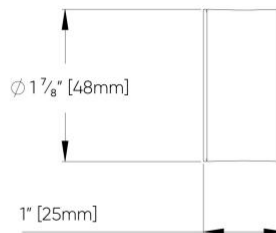

120-Deg Direct & Direct/Indirect - SS6-Vertical (Remote Drivers)

PROFILE DIMENSIONS

LUMINAIRE DIMENSIONS

Nominal Size	D (Actual Diameter)	A (Depth)	B (Width)	No. of Suspensions
2FT	24 5/8" [626mm]	9" [229mm]	23 1/2" [598mm]	3
3FT	36" [915mm]	11 1/8" [300mm]	33 1/2" [852mm]	3
4FT	48" [1219mm]	14 1/8" [378mm]	44" [1118mm]	3
5FT	60" [1524mm]	17 3/4" [452mm]	54 1/2" [1383mm]	3
6FT	72" [1829mm]	20 3/4" [527mm]	64 7/8" [1648mm]	3
7FT	84" [2134mm]	23 3/4" [604mm]	75 1/4" [1912mm]	3

240-Deg Direct & Direct/Indirect - SS6-Vertical (Remote Drivers)

PROFILE DIMENSIONS

LUMINAIRE DIMENSIONS			
Nominal Size	D (Actual Diameter)	A (Depth)	No. of Suspensions
2FT	24 $\frac{5}{8}$ " [626mm]	20 $\frac{5}{8}$ " [524mm]	3
3FT	36" [915mm]	29 $\frac{1}{4}$ " [743mm]	3
4FT	48" [1219mm]	38 $\frac{1}{4}$ " [972mm]	4
5FT	60" [1524mm]	47 $\frac{1}{4}$ " [1200mm]	4
6FT	72" [1829mm]	56 $\frac{1}{2}$ " [1429mm]	6
7FT	84" [2134mm]	65 $\frac{1}{2}$ " [1657mm]	6

300-Deg Direct & Direct/Indirect - SS6-Vertical (Remote Drivers)

PROFILE DIMENSIONS

LUMINAIRE DIMENSIONS			
Nominal Size	D (Actual Diameter)	E (Sector Angle)	No. of Suspensions
2FT	24 5/8" [626mm]	300°	3
3FT	36" [915mm]	300°	3
4FT	48" [1219mm]	320°	4
5FT	60" [1524mm]	320°	4
6FT	72" [1829mm]	330°	6
7FT	84" [2134mm]	330°	6

300-Deg Direct & Direct/Indirect - SS9-Hub (Integral Drivers)

PROFILE DIMENSIONS

LUMINAIRE DIMENSIONS

Nominal Size	D (Actual Diameter)	E (Sector Angle)	F (Canopy Size)	G (Canopy Cover Size)	No. of Suspensions
2FT	24 5/8" [626mm]	300°	10 5/8" [270mm]	11 1/2" [292mm]	3
3FT	36" [915mm]	300°	10 5/8" [270mm]	11 1/2" [292mm]	3
4FT	48" [1219mm]	320°	10 5/8" [270mm]	11 1/2" [292mm]	4
5FT	60" [1524mm]	320°	13 1/2" [342mm]	14 3/8" [365mm]	4
6FT	72" [1829mm]	330°	13 1/2" [342mm]	14 3/8" [365mm]	6
7FT	84" [2134mm]	330°	13 1/2" [342mm]	14 3/8" [365mm]	6