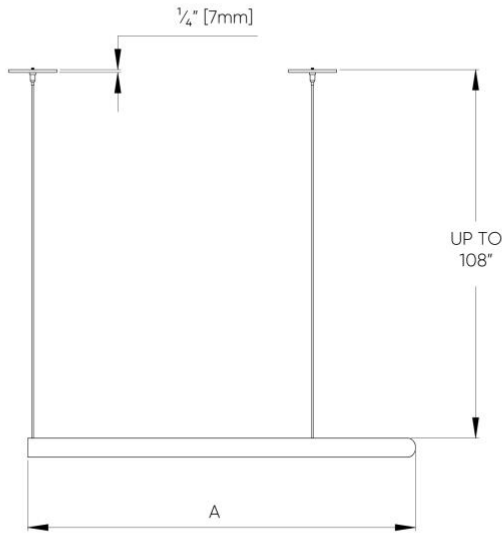

120-Deg Direct & Direct/Indirect - SS6-Vertical (Remote Drivers)

PROFILE DIMENSIONS

LUMINAIRE DIMENSIONS

Nominal Size	D (Actual Diameter)	A (Depth)	B (Width)	No. of Suspensions
2FT	24 5/8" [626mm]	9" [229mm]	23 1/2" [598mm]	3
3FT	36" [915mm]	11 1/8" [300mm]	33 1/2" [852mm]	3
4FT	48" [1219mm]	14 1/8" [378mm]	44" [1118mm]	3
5FT	60" [1524mm]	17 3/4" [452mm]	54 1/2" [1383mm]	3
6FT	72" [1829mm]	20 3/4" [527mm]	64 7/8" [1648mm]	3
7FT	84" [2134mm]	23 3/4" [604mm]	75 1/4" [1912mm]	3

240-Deg Direct & Direct/Indirect - SS6-Vertical (Remote Drivers)

PROFILE DIMENSIONS

LUMINAIRE DIMENSIONS			
Nominal Size	D (Actual Diameter)	A (Depth)	No. of Suspensions
2FT	24 $\frac{5}{8}$ " [626mm]	20 $\frac{5}{8}$ " [524mm]	3
3FT	36" [915mm]	29 $\frac{1}{4}$ " [743mm]	3
4FT	48" [1219mm]	38 $\frac{1}{4}$ " [972mm]	4
5FT	60" [1524mm]	47 $\frac{1}{4}$ " [1200mm]	4
6FT	72" [1829mm]	56 $\frac{1}{2}$ " [1429mm]	6
7FT	84" [2134mm]	65 $\frac{1}{2}$ " [1657mm]	6

300-Deg Direct & Direct/Indirect - SS6-Vertical (Remote Drivers)

PROFILE DIMENSIONS

LUMINAIRE DIMENSIONS			
Nominal Size	D (Actual Diameter)	E (Sector Angle)	No. of Suspensions
2FT	24 5/8" [626mm]	300°	3
3FT	36" [915mm]	300°	3
4FT	48" [1219mm]	320°	4
5FT	60" [1524mm]	320°	4
6FT	72" [1829mm]	330°	6
7FT	84" [2134mm]	330°	6

300-Deg Direct & Direct/Indirect - SS9-Hub (Integral Drivers)

PROFILE DIMENSIONS

LUMINAIRE DIMENSIONS

Nominal Size	D (Actual Diameter)	E (Sector Angle)	F (Canopy Size)	G (Canopy Cover Size)	No. of Suspensions
2FT	24 5/8" [626mm]	300°	10 5/8" [270mm]	11 1/2" [292mm]	3
3FT	36" [915mm]	300°	10 5/8" [270mm]	11 1/2" [292mm]	3
4FT	48" [1219mm]	320°	10 5/8" [270mm]	11 1/2" [292mm]	4
5FT	60" [1524mm]	320°	13 1/2" [342mm]	14 3/8" [365mm]	4
6FT	72" [1829mm]	330°	13 1/2" [342mm]	14 3/8" [365mm]	6
7FT	84" [2134mm]	330°	13 1/2" [342mm]	14 3/8" [365mm]	6