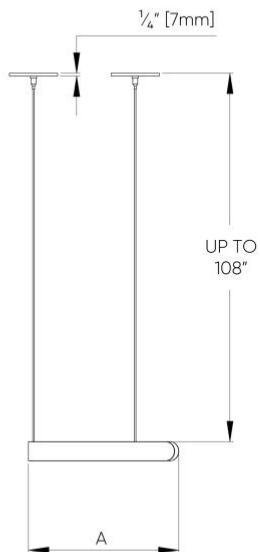

120-Deg Direct & Direct/Indirect - SS6-Vertical (Remote Drivers)

PROFILE DIMENSIONS

LUMINAIRE DIMENSIONS

Nominal Size	D (Actual Diameter)	A (Depth)	B (Width)	No. of Suspensions
2FT	24 5/8" [626mm]	9" [229mm]	23 1/2" [598mm]	3
3FT	36" [915mm]	11 1/8" [300mm]	33 1/2" [852mm]	3
4FT	48" [1219mm]	14 1/8" [378mm]	44" [1118mm]	3
5FT	60" [1524mm]	17 3/4" [452mm]	54 1/2" [1383mm]	3
6FT	72" [1829mm]	20 3/4" [527mm]	64 7/8" [1648mm]	3
7FT	84" [2134mm]	23 3/4" [604mm]	75 1/4" [1912mm]	3

240-Deg Direct & Direct/Indirect - SS6-Vertical (Remote Drivers)

PROFILE DIMENSIONS

LUMINAIRE DIMENSIONS			
Nominal Size	D (Actual Diameter)	A (Depth)	No. of Suspensions
2FT	24 $\frac{5}{8}$ " [626mm]	20 $\frac{5}{8}$ " [524mm]	3
3FT	36" [915mm]	29 $\frac{1}{4}$ " [743mm]	3
4FT	48" [1219mm]	38 $\frac{1}{4}$ " [972mm]	4
5FT	60" [1524mm]	47 $\frac{1}{4}$ " [1200mm]	4
6FT	72" [1829mm]	56 $\frac{1}{2}$ " [1429mm]	6
7FT	84" [2134mm]	65 $\frac{1}{2}$ " [1657mm]	6

300-Deg Direct & Direct/Indirect - SS6-Vertical (Remote Drivers)

PROFILE DIMENSIONS

LUMINAIRE DIMENSIONS			
Nominal Size	D (Actual Diameter)	E (Sector Angle)	No. of Suspensions
2FT	24 5/8" [626mm]	300°	3
3FT	36" [915mm]	300°	3
4FT	48" [1219mm]	320°	4
5FT	60" [1524mm]	320°	4
6FT	72" [1829mm]	330°	6
7FT	84" [2134mm]	330°	6

300-Deg Direct & Direct/Indirect - SS9-Hub (Integral Drivers)

PROFILE DIMENSIONS

LUMINAIRE DIMENSIONS

Nominal Size	D (Actual Diameter)	E (Sector Angle)	F (Canopy Size)	G (Canopy Cover Size)	No. of Suspensions
2FT	24 5/8" [626mm]	300°	10 5/8" [270mm]	11 1/2" [292mm]	3
3FT	36" [915mm]	300°	10 5/8" [270mm]	11 1/2" [292mm]	3
4FT	48" [1219mm]	320°	10 5/8" [270mm]	11 1/2" [292mm]	4
5FT	60" [1524mm]	320°	13 1/2" [342mm]	14 3/8" [365mm]	4
6FT	72" [1829mm]	330°	13 1/2" [342mm]	14 3/8" [365mm]	6
7FT	84" [2134mm]	330°	13 1/2" [342mm]	14 3/8" [365mm]	6