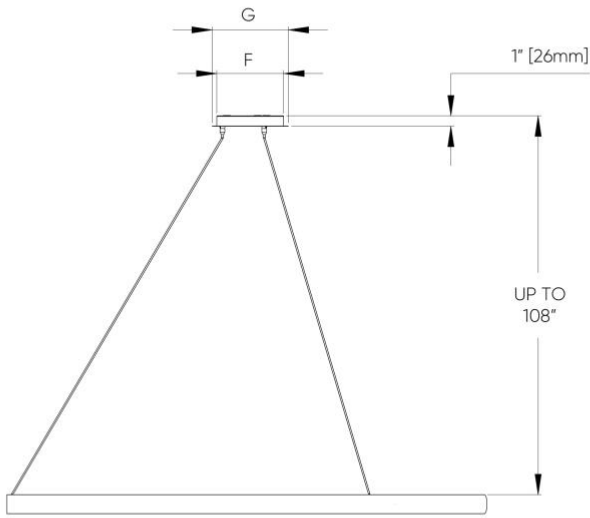

300-Deg Direct & Direct/Indirect - SS6-Vertical (Remote Drivers)

PROFILE DIMENSIONS

LUMINAIRE DIMENSIONS			
Nominal Size	D (Actual Diameter)	E (Sector Angle)	No. of Suspensions
2FT	24 5/8" [626mm]	300°	3
3FT	36" [915mm]	300°	3
4FT	48" [1219mm]	320°	4
5FT	60" [1524mm]	320°	4
6FT	72" [1829mm]	330°	6
7FT	84" [2134mm]	330°	6

300-Deg Direct & Direct/Indirect - SS7-Hub (Remote Drivers)

PROFILE DIMENSIONS

LUMINAIRE DIMENSIONS

Nominal Size	D (Actual Diameter)	E (Sector Angle)	F (Canopy Size)	G (Canopy Cover Size)	No. of Suspensions
2FT	24 $\frac{5}{8}" [626mm]$	300°	6 $\frac{5}{8}" [168mm]$	7 $\frac{1}{2}" [191mm]$	3
3FT	36" [915mm]	300°	6 $\frac{5}{8}" [168mm]$	7 $\frac{1}{2}" [191mm]$	3
4FT	48" [1219mm]	320°	6 $\frac{5}{8}" [168mm]$	7 $\frac{1}{2}" [191mm]$	4
5FT	60" [1524mm]	320°	10 $\frac{5}{8}" [270mm]$	11 $\frac{1}{2}" [292mm]$	4
6FT	72" [1829mm]	330°	10 $\frac{5}{8}" [270mm]$	11 $\frac{1}{2}" [292mm]$	6
7FT	84" [2134mm]	330°	10 $\frac{5}{8}" [270mm]$	11 $\frac{1}{2}" [292mm]$	6

300-Deg Direct & Direct/Indirect - SS9-Hub (Integral Drivers)

PROFILE DIMENSIONS

LUMINAIRE DIMENSIONS

Nominal Size	D (Actual Diameter)	E (Sector Angle)	F (Canopy Size)	G (Canopy Cover Size)	No. of Suspensions
2FT	24 5/8" [626mm]	300°	10 5/8" [270mm]	11 1/2" [292mm]	3
3FT	36" [915mm]	300°	10 5/8" [270mm]	11 1/2" [292mm]	3
4FT	48" [1219mm]	320°	10 5/8" [270mm]	11 1/2" [292mm]	4
5FT	60" [1524mm]	320°	13 1/2" [342mm]	14 3/8" [365mm]	4
6FT	72" [1829mm]	330°	13 1/2" [342mm]	14 3/8" [365mm]	6
7FT	84" [2134mm]	330°	13 1/2" [342mm]	14 3/8" [365mm]	6