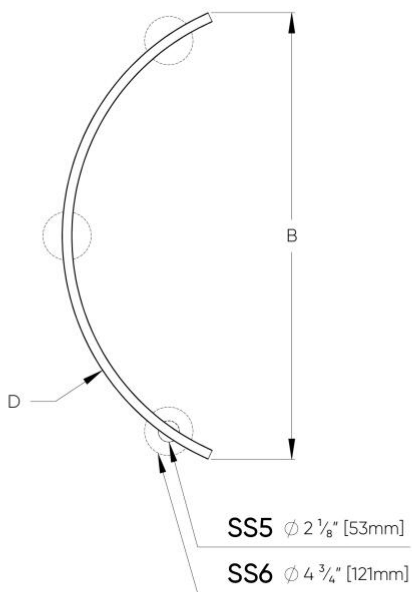

120-Deg Direct & Direct/Indirect - SS6-Vertical (Remote Drivers)

PROFILE DIMENSIONS

LUMINAIRE DIMENSIONS

Nominal Size	D (Actual Diameter)	A (Depth)	B (Width)	No. of Suspensions
2FT	24 5/8" [626mm]	9" [229mm]	23 1/2" [598mm]	3
3FT	36" [915mm]	11 1/8" [300mm]	33 1/2" [852mm]	3
4FT	48" [1219mm]	14 1/8" [378mm]	44" [1118mm]	3
5FT	60" [1524mm]	17 3/4" [452mm]	54 1/2" [1383mm]	3
6FT	72" [1829mm]	20 3/4" [527mm]	64 7/8" [1648mm]	3
7FT	84" [2134mm]	23 3/4" [604mm]	75 1/4" [1912mm]	3

240-Deg Direct & Direct/Indirect - SS6-Vertical (Remote Drivers)

PROFILE DIMENSIONS

LUMINAIRE DIMENSIONS			
Nominal Size	D (Actual Diameter)	A (Depth)	No. of Suspensions
2FT	24 $\frac{5}{8}$ " [626mm]	20 $\frac{5}{8}$ " [524mm]	3
3FT	36" [915mm]	29 $\frac{1}{4}$ " [743mm]	3
4FT	48" [1219mm]	38 $\frac{1}{4}$ " [972mm]	4
5FT	60" [1524mm]	47 $\frac{1}{4}$ " [1200mm]	4
6FT	72" [1829mm]	56 $\frac{1}{2}$ " [1429mm]	6
7FT	84" [2134mm]	65 $\frac{1}{2}$ " [1657mm]	6

300-Deg Direct & Direct/Indirect - SS6-Vertical (Remote Drivers)

PROFILE DIMENSIONS

LUMINAIRE DIMENSIONS			
Nominal Size	D (Actual Diameter)	E (Sector Angle)	No. of Suspensions
2FT	24 5/8" [626mm]	300°	3
3FT	36" [915mm]	300°	3
4FT	48" [1219mm]	320°	4
5FT	60" [1524mm]	320°	4
6FT	72" [1829mm]	330°	6
7FT	84" [2134mm]	330°	6

300-Deg Direct & Direct/Indirect - SS9-Hub (Integral Drivers)

PROFILE DIMENSIONS

LUMINAIRE DIMENSIONS

Nominal Size	D (Actual Diameter)	E (Sector Angle)	F (Canopy Size)	G (Canopy Cover Size)	No. of Suspensions
2FT	24 5/8" [626mm]	300°	10 5/8" [270mm]	11 1/2" [292mm]	3
3FT	36" [915mm]	300°	10 5/8" [270mm]	11 1/2" [292mm]	3
4FT	48" [1219mm]	320°	10 5/8" [270mm]	11 1/2" [292mm]	4
5FT	60" [1524mm]	320°	13 1/2" [342mm]	14 3/8" [365mm]	4
6FT	72" [1829mm]	330°	13 1/2" [342mm]	14 3/8" [365mm]	6
7FT	84" [2134mm]	330°	13 1/2" [342mm]	14 3/8" [365mm]	6