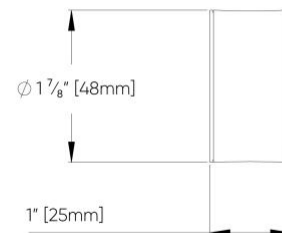

300-Deg Direct & Direct/Indirect - SS6-Vertical (Remote Drivers)

PROFILE DIMENSIONS

LUMINAIRE DIMENSIONS			
Nominal Size	D (Actual Diameter)	E (Sector Angle)	No. of Suspensions
2FT	24 5/8" [626mm]	300°	3
3FT	36" [915mm]	300°	3
4FT	48" [1219mm]	320°	4
5FT	60" [1524mm]	320°	4
6FT	72" [1829mm]	330°	6
7FT	84" [2134mm]	330°	6

300-Deg Direct & Direct/Indirect - SS7-Hub (Remote Drivers)

PROFILE DIMENSIONS

LUMINAIRE DIMENSIONS

Nominal Size	D (Actual Diameter)	E (Sector Angle)	F (Canopy Size)	G (Canopy Cover Size)	No. of Suspensions
2FT	24 $\frac{5}{8}" [626mm]$	300°	6 $\frac{5}{8}" [168mm]$	7 $\frac{1}{2}" [191mm]$	3
3FT	36" [915mm]	300°	6 $\frac{5}{8}" [168mm]$	7 $\frac{1}{2}" [191mm]$	3
4FT	48" [1219mm]	320°	6 $\frac{5}{8}" [168mm]$	7 $\frac{1}{2}" [191mm]$	4
5FT	60" [1524mm]	320°	10 $\frac{5}{8}" [270mm]$	11 $\frac{1}{2}" [292mm]$	4
6FT	72" [1829mm]	330°	10 $\frac{5}{8}" [270mm]$	11 $\frac{1}{2}" [292mm]$	6
7FT	84" [2134mm]	330°	10 $\frac{5}{8}" [270mm]$	11 $\frac{1}{2}" [292mm]$	6

300-Deg Direct & Direct/Indirect - SS9-Hub (Integral Drivers)

PROFILE DIMENSIONS

LUMINAIRE DIMENSIONS

Nominal Size	D (Actual Diameter)	E (Sector Angle)	F (Canopy Size)	G (Canopy Cover Size)	No. of Suspensions
2FT	24 5/8" [626mm]	300°	10 5/8" [270mm]	11 1/2" [292mm]	3
3FT	36" [915mm]	300°	10 5/8" [270mm]	11 1/2" [292mm]	3
4FT	48" [1219mm]	320°	10 5/8" [270mm]	11 1/2" [292mm]	4
5FT	60" [1524mm]	320°	13 1/2" [342mm]	14 3/8" [365mm]	4
6FT	72" [1829mm]	330°	13 1/2" [342mm]	14 3/8" [365mm]	6
7FT	84" [2134mm]	330°	13 1/2" [342mm]	14 3/8" [365mm]	6