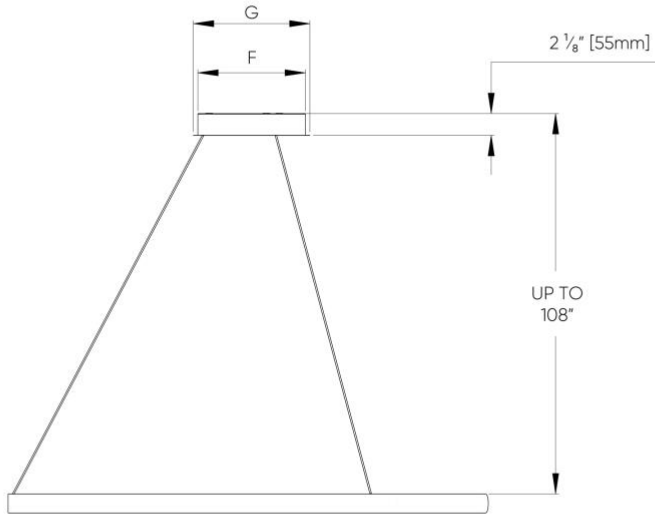

300-Deg Direct & Direct/Indirect - SS6-Vertical (Remote Drivers)

PROFILE DIMENSIONS

LUMINAIRE DIMENSIONS			
Nominal Size	D (Actual Diameter)	E (Sector Angle)	No. of Suspensions
2FT	24 5/8" [626mm]	300°	3
3FT	36" [915mm]	300°	3
4FT	48" [1219mm]	320°	4
5FT	60" [1524mm]	320°	4
6FT	72" [1829mm]	330°	6
7FT	84" [2134mm]	330°	6

300-Deg Direct & Direct/Indirect - SS7-Hub (Remote Drivers)

PROFILE DIMENSIONS

LUMINAIRE DIMENSIONS

Nominal Size	D (Actual Diameter)	E (Sector Angle)	F (Canopy Size)	G (Canopy Cover Size)	No. of Suspensions
2FT	24 $\frac{5}{8}" [626mm]$	300°	6 $\frac{5}{8}" [168mm]$	7 $\frac{1}{2}" [191mm]$	3
3FT	36" [915mm]	300°	6 $\frac{5}{8}" [168mm]$	7 $\frac{1}{2}" [191mm]$	3
4FT	48" [1219mm]	320°	6 $\frac{5}{8}" [168mm]$	7 $\frac{1}{2}" [191mm]$	4
5FT	60" [1524mm]	320°	10 $\frac{5}{8}" [270mm]$	11 $\frac{1}{2}" [292mm]$	4
6FT	72" [1829mm]	330°	10 $\frac{5}{8}" [270mm]$	11 $\frac{1}{2}" [292mm]$	6
7FT	84" [2134mm]	330°	10 $\frac{5}{8}" [270mm]$	11 $\frac{1}{2}" [292mm]$	6

300-Deg Direct & Direct/Indirect - SS9-Hub (Integral Drivers)

PROFILE DIMENSIONS

LUMINAIRE DIMENSIONS

Nominal Size	D (Actual Diameter)	E (Sector Angle)	F (Canopy Size)	G (Canopy Cover Size)	No. of Suspensions
2FT	24 5/8" [626mm]	300°	10 5/8" [270mm]	11 1/2" [292mm]	3
3FT	36" [915mm]	300°	10 5/8" [270mm]	11 1/2" [292mm]	3
4FT	48" [1219mm]	320°	10 5/8" [270mm]	11 1/2" [292mm]	4
5FT	60" [1524mm]	320°	13 1/2" [342mm]	14 3/8" [365mm]	4
6FT	72" [1829mm]	330°	13 1/2" [342mm]	14 3/8" [365mm]	6
7FT	84" [2134mm]	330°	13 1/2" [342mm]	14 3/8" [365mm]	6