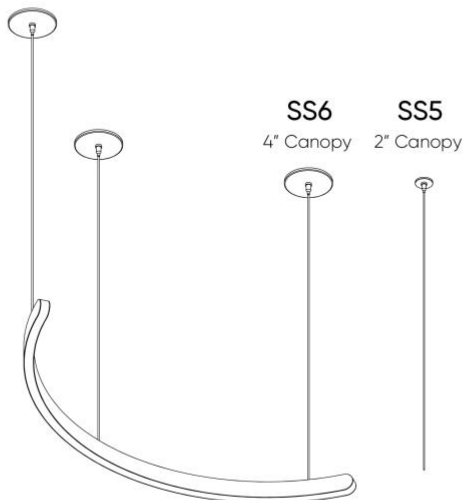

120-Deg Direct & Direct/Indirect - SS6-Vertical (Remote Drivers)

PROFILE DIMENSIONS

LUMINAIRE DIMENSIONS

Nominal Size	D (Actual Diameter)	A (Depth)	B (Width)	No. of Suspensions
2FT	24 5/8" [626mm]	9" [229mm]	23 1/2" [598mm]	3
3FT	36" [915mm]	11 1/8" [300mm]	33 1/2" [852mm]	3
4FT	48" [1219mm]	14 1/8" [378mm]	44" [1118mm]	3
5FT	60" [1524mm]	17 3/4" [452mm]	54 1/2" [1383mm]	3
6FT	72" [1829mm]	20 3/4" [527mm]	64 7/8" [1648mm]	3
7FT	84" [2134mm]	23 3/4" [604mm]	75 1/4" [1912mm]	3

240-Deg Direct & Direct/Indirect - SS6-Vertical (Remote Drivers)

PROFILE DIMENSIONS

LUMINAIRE DIMENSIONS			
Nominal Size	D (Actual Diameter)	A (Depth)	No. of Suspensions
2FT	24 $\frac{5}{8}$ " [626mm]	20 $\frac{5}{8}$ " [524mm]	3
3FT	36" [915mm]	29 $\frac{1}{4}$ " [743mm]	3
4FT	48" [1219mm]	38 $\frac{1}{4}$ " [972mm]	4
5FT	60" [1524mm]	47 $\frac{1}{4}$ " [1200mm]	4
6FT	72" [1829mm]	56 $\frac{1}{2}$ " [1429mm]	6
7FT	84" [2134mm]	65 $\frac{1}{2}$ " [1657mm]	6

300-Deg Direct & Direct/Indirect - SS6-Vertical (Remote Drivers)

PROFILE DIMENSIONS

LUMINAIRE DIMENSIONS			
Nominal Size	D (Actual Diameter)	E (Sector Angle)	No. of Suspensions
2FT	24 5/8" [626mm]	300°	3
3FT	36" [915mm]	300°	3
4FT	48" [1219mm]	320°	4
5FT	60" [1524mm]	320°	4
6FT	72" [1829mm]	330°	6
7FT	84" [2134mm]	330°	6

300-Deg Direct & Direct/Indirect - SS7-Hub (Remote Drivers)

PROFILE DIMENSIONS

LUMINAIRE DIMENSIONS

Nominal Size	D (Actual Diameter)	E (Sector Angle)	F (Canopy Size)	G (Canopy Cover Size)	No. of Suspensions
2FT	24 $\frac{5}{8}" [626mm]$	300°	6 $\frac{5}{8}" [168mm]$	7 $\frac{1}{2}" [191mm]$	3
3FT	36" [915mm]	300°	6 $\frac{5}{8}" [168mm]$	7 $\frac{1}{2}" [191mm]$	3
4FT	48" [1219mm]	320°	6 $\frac{5}{8}" [168mm]$	7 $\frac{1}{2}" [191mm]$	4
5FT	60" [1524mm]	320°	10 $\frac{5}{8}" [270mm]$	11 $\frac{1}{2}" [292mm]$	4
6FT	72" [1829mm]	330°	10 $\frac{5}{8}" [270mm]$	11 $\frac{1}{2}" [292mm]$	6
7FT	84" [2134mm]	330°	10 $\frac{5}{8}" [270mm]$	11 $\frac{1}{2}" [292mm]$	6