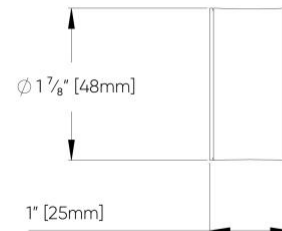

120-Deg Direct & Direct/Indirect - SS6-Vertical (Remote Drivers)

PROFILE DIMENSIONS

LUMINAIRE DIMENSIONS

Nominal Size	D (Actual Diameter)	A (Depth)	B (Width)	No. of Suspensions
2FT	24 5/8" [626mm]	9" [229mm]	23 1/2" [598mm]	3
3FT	36" [915mm]	11 1/8" [300mm]	33 1/2" [852mm]	3
4FT	48" [1219mm]	14 1/8" [378mm]	44" [1118mm]	3
5FT	60" [1524mm]	17 3/4" [452mm]	54 1/2" [1383mm]	3
6FT	72" [1829mm]	20 3/4" [527mm]	64 7/8" [1648mm]	3
7FT	84" [2134mm]	23 3/4" [604mm]	75 1/4" [1912mm]	3

240-Deg Direct & Direct/Indirect - SS6-Vertical (Remote Drivers)

PROFILE DIMENSIONS

LUMINAIRE DIMENSIONS			
Nominal Size	D (Actual Diameter)	A (Depth)	No. of Suspensions
2FT	24 $\frac{5}{8}$ " [626mm]	20 $\frac{5}{8}$ " [524mm]	3
3FT	36" [915mm]	29 $\frac{1}{4}$ " [743mm]	3
4FT	48" [1219mm]	38 $\frac{1}{4}$ " [972mm]	4
5FT	60" [1524mm]	47 $\frac{1}{4}$ " [1200mm]	4
6FT	72" [1829mm]	56 $\frac{1}{2}$ " [1429mm]	6
7FT	84" [2134mm]	65 $\frac{1}{2}$ " [1657mm]	6

300-Deg Direct & Direct/Indirect - SS6-Vertical (Remote Drivers)

PROFILE DIMENSIONS

LUMINAIRE DIMENSIONS			
Nominal Size	D (Actual Diameter)	E (Sector Angle)	No. of Suspensions
2FT	24 5/8" [626mm]	300°	3
3FT	36" [915mm]	300°	3
4FT	48" [1219mm]	320°	4
5FT	60" [1524mm]	320°	4
6FT	72" [1829mm]	330°	6
7FT	84" [2134mm]	330°	6

300-Deg Direct & Direct/Indirect - SS9-Hub (Integral Drivers)

PROFILE DIMENSIONS

LUMINAIRE DIMENSIONS

Nominal Size	D (Actual Diameter)	E (Sector Angle)	F (Canopy Size)	G (Canopy Cover Size)	No. of Suspensions
2FT	24 5/8" [626mm]	300°	10 5/8" [270mm]	11 1/2" [292mm]	3
3FT	36" [915mm]	300°	10 5/8" [270mm]	11 1/2" [292mm]	3
4FT	48" [1219mm]	320°	10 5/8" [270mm]	11 1/2" [292mm]	4
5FT	60" [1524mm]	320°	13 1/2" [342mm]	14 3/8" [365mm]	4
6FT	72" [1829mm]	330°	13 1/2" [342mm]	14 3/8" [365mm]	6
7FT	84" [2134mm]	330°	13 1/2" [342mm]	14 3/8" [365mm]	6