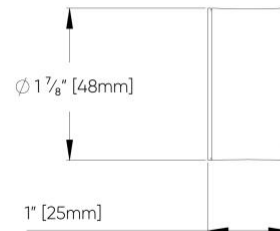

300-Deg Direct & Direct/Indirect - SS6-Vertical (Remote Drivers)

PROFILE DIMENSIONS

LUMINAIRE DIMENSIONS			
Nominal Size	D (Actual Diameter)	E (Sector Angle)	No. of Suspensions
2FT	24 5/8" [626mm]	300°	3
3FT	36" [915mm]	300°	3
4FT	48" [1219mm]	320°	4
5FT	60" [1524mm]	320°	4
6FT	72" [1829mm]	330°	6
7FT	84" [2134mm]	330°	6

300-Deg Direct & Direct/Indirect - SS7-Hub (Remote Drivers)

PROFILE DIMENSIONS

LUMINAIRE DIMENSIONS

Nominal Size	D (Actual Diameter)	E (Sector Angle)	F (Canopy Size)	G (Canopy Cover Size)	No. of Suspensions
2FT	24 $\frac{5}{8}" [626mm]$	300°	6 $\frac{5}{8}" [168mm]$	7 $\frac{1}{2}" [191mm]$	3
3FT	36" [915mm]	300°	6 $\frac{5}{8}" [168mm]$	7 $\frac{1}{2}" [191mm]$	3
4FT	48" [1219mm]	320°	6 $\frac{5}{8}" [168mm]$	7 $\frac{1}{2}" [191mm]$	4
5FT	60" [1524mm]	320°	10 $\frac{5}{8}" [270mm]$	11 $\frac{1}{2}" [292mm]$	4
6FT	72" [1829mm]	330°	10 $\frac{5}{8}" [270mm]$	11 $\frac{1}{2}" [292mm]$	6
7FT	84" [2134mm]	330°	10 $\frac{5}{8}" [270mm]$	11 $\frac{1}{2}" [292mm]$	6

300-Deg Direct & Direct/Indirect - SS9-Hub (Integral Drivers)

PROFILE DIMENSIONS

LUMINAIRE DIMENSIONS

Nominal Size	D (Actual Diameter)	E (Sector Angle)	F (Canopy Size)	G (Canopy Cover Size)	No. of Suspensions
2FT	24 5/8" [626mm]	300°	10 5/8" [270mm]	11 1/2" [292mm]	3
3FT	36" [915mm]	300°	10 5/8" [270mm]	11 1/2" [292mm]	3
4FT	48" [1219mm]	320°	10 5/8" [270mm]	11 1/2" [292mm]	4
5FT	60" [1524mm]	320°	13 1/2" [342mm]	14 3/8" [365mm]	4
6FT	72" [1829mm]	330°	13 1/2" [342mm]	14 3/8" [365mm]	6
7FT	84" [2134mm]	330°	13 1/2" [342mm]	14 3/8" [365mm]	6