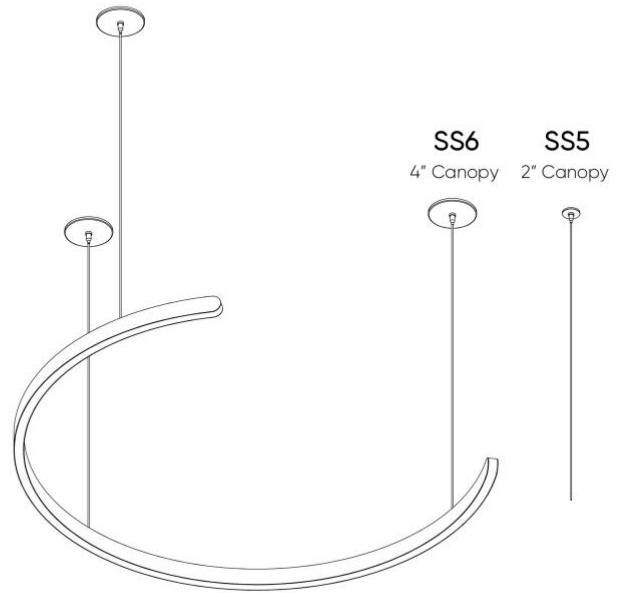

120-Deg Direct & Direct/Indirect - SS6-Vertical (Remote Drivers)

PROFILE DIMENSIONS

LUMINAIRE DIMENSIONS

Nominal Size	D (Actual Diameter)	A (Depth)	B (Width)	No. of Suspensions
2FT	24 5/8" [626mm]	9" [229mm]	23 1/2" [598mm]	3
3FT	36" [915mm]	11 1/8" [300mm]	33 1/2" [852mm]	3
4FT	48" [1219mm]	14 1/8" [378mm]	44" [1118mm]	3
5FT	60" [1524mm]	17 3/4" [452mm]	54 1/2" [1383mm]	3
6FT	72" [1829mm]	20 3/4" [527mm]	64 7/8" [1648mm]	3
7FT	84" [2134mm]	23 3/4" [604mm]	75 1/4" [1912mm]	3

240-Deg Direct & Direct/Indirect - SS6-Vertical (Remote Drivers)

PROFILE DIMENSIONS

LUMINAIRE DIMENSIONS			
Nominal Size	D (Actual Diameter)	A (Depth)	No. of Suspensions
2FT	24 $\frac{5}{8}$ " [626mm]	20 $\frac{5}{8}$ " [524mm]	3
3FT	36" [915mm]	29 $\frac{1}{4}$ " [743mm]	3
4FT	48" [1219mm]	38 $\frac{1}{4}$ " [972mm]	4
5FT	60" [1524mm]	47 $\frac{1}{4}$ " [1200mm]	4
6FT	72" [1829mm]	56 $\frac{1}{2}$ " [1429mm]	6
7FT	84" [2134mm]	65 $\frac{1}{2}$ " [1657mm]	6

300-Deg Direct & Direct/Indirect - SS6-Vertical (Remote Drivers)

PROFILE DIMENSIONS

LUMINAIRE DIMENSIONS			
Nominal Size	D (Actual Diameter)	E (Sector Angle)	No. of Suspensions
2FT	24 5/8" [626mm]	300°	3
3FT	36" [915mm]	300°	3
4FT	48" [1219mm]	320°	4
5FT	60" [1524mm]	320°	4
6FT	72" [1829mm]	330°	6
7FT	84" [2134mm]	330°	6

300-Deg Direct & Direct/Indirect - SS7-Hub (Remote Drivers)

PROFILE DIMENSIONS

LUMINAIRE DIMENSIONS

Nominal Size	D (Actual Diameter)	E (Sector Angle)	F (Canopy Size)	G (Canopy Cover Size)	No. of Suspensions
2FT	24 $\frac{5}{8}" [626mm]$	300°	6 $\frac{5}{8}" [168mm]$	7 $\frac{1}{2}" [191mm]$	3
3FT	36" [915mm]	300°	6 $\frac{5}{8}" [168mm]$	7 $\frac{1}{2}" [191mm]$	3
4FT	48" [1219mm]	320°	6 $\frac{5}{8}" [168mm]$	7 $\frac{1}{2}" [191mm]$	4
5FT	60" [1524mm]	320°	10 $\frac{5}{8}" [270mm]$	11 $\frac{1}{2}" [292mm]$	4
6FT	72" [1829mm]	330°	10 $\frac{5}{8}" [270mm]$	11 $\frac{1}{2}" [292mm]$	6
7FT	84" [2134mm]	330°	10 $\frac{5}{8}" [270mm]$	11 $\frac{1}{2}" [292mm]$	6