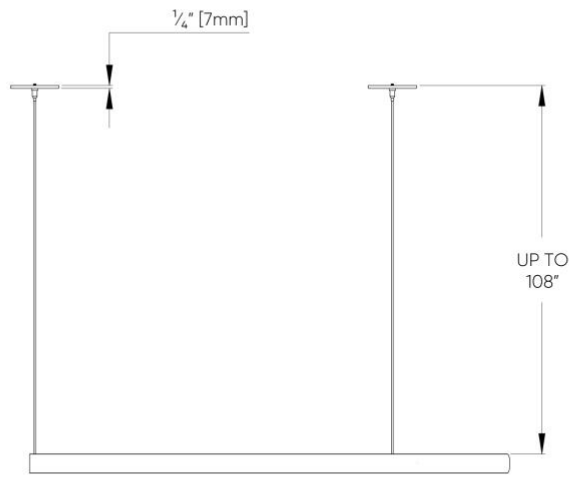

240-Deg Direct & Direct/Indirect - SS6-Vertical (Remote Drivers)

PROFILE DIMENSIONS

LUMINAIRE DIMENSIONS			
Nominal Size	D (Actual Diameter)	A (Depth)	No. of Suspensions
2FT	24 $\frac{5}{8}$ " [626mm]	20 $\frac{5}{8}$ " [524mm]	3
3FT	36" [915mm]	29 $\frac{1}{4}$ " [743mm]	3
4FT	48" [1219mm]	38 $\frac{1}{4}$ " [972mm]	4
5FT	60" [1524mm]	47 $\frac{1}{4}$ " [1200mm]	4
6FT	72" [1829mm]	56 $\frac{1}{2}$ " [1429mm]	6
7FT	84" [2134mm]	65 $\frac{1}{2}$ " [1657mm]	6

300-Deg Direct & Direct/Indirect - SS6-Vertical (Remote Drivers)

PROFILE DIMENSIONS

LUMINAIRE DIMENSIONS			
Nominal Size	D (Actual Diameter)	E (Sector Angle)	No. of Suspensions
2FT	24 5/8" [626mm]	300°	3
3FT	36" [915mm]	300°	3
4FT	48" [1219mm]	320°	4
5FT	60" [1524mm]	320°	4
6FT	72" [1829mm]	330°	6
7FT	84" [2134mm]	330°	6

300-Deg Direct & Direct/Indirect - SS7-Hub (Remote Drivers)

PROFILE DIMENSIONS

LUMINAIRE DIMENSIONS

Nominal Size	D (Actual Diameter)	E (Sector Angle)	F (Canopy Size)	G (Canopy Cover Size)	No. of Suspensions
2FT	24 $\frac{5}{8}" [626mm]$	300°	6 $\frac{5}{8}" [168mm]$	7 $\frac{1}{2}" [191mm]$	3
3FT	36" [915mm]	300°	6 $\frac{5}{8}" [168mm]$	7 $\frac{1}{2}" [191mm]$	3
4FT	48" [1219mm]	320°	6 $\frac{5}{8}" [168mm]$	7 $\frac{1}{2}" [191mm]$	4
5FT	60" [1524mm]	320°	10 $\frac{5}{8}" [270mm]$	11 $\frac{1}{2}" [292mm]$	4
6FT	72" [1829mm]	330°	10 $\frac{5}{8}" [270mm]$	11 $\frac{1}{2}" [292mm]$	6
7FT	84" [2134mm]	330°	10 $\frac{5}{8}" [270mm]$	11 $\frac{1}{2}" [292mm]$	6