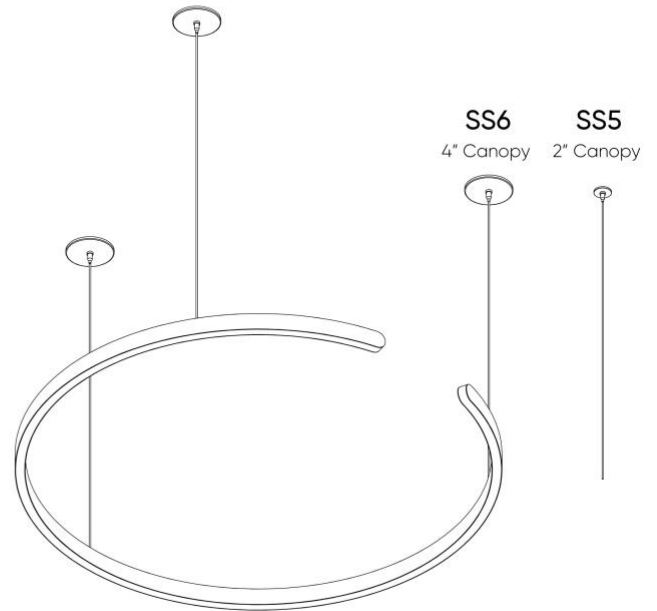

120-Deg Direct & Direct/Indirect - SS6-Vertical (Remote Drivers)

PROFILE DIMENSIONS

LUMINAIRE DIMENSIONS

Nominal Size	D (Actual Diameter)	A (Depth)	B (Width)	No. of Suspensions
2FT	24 5/8" [626mm]	9" [229mm]	23 1/2" [598mm]	3
3FT	36" [915mm]	11 1/8" [300mm]	33 1/2" [852mm]	3
4FT	48" [1219mm]	14 1/8" [378mm]	44" [1118mm]	3
5FT	60" [1524mm]	17 3/4" [452mm]	54 1/2" [1383mm]	3
6FT	72" [1829mm]	20 3/4" [527mm]	64 7/8" [1648mm]	3
7FT	84" [2134mm]	23 3/4" [604mm]	75 1/4" [1912mm]	3

240-Deg Direct & Direct/Indirect - SS6-Vertical (Remote Drivers)

PROFILE DIMENSIONS

LUMINAIRE DIMENSIONS			
Nominal Size	D (Actual Diameter)	A (Depth)	No. of Suspensions
2FT	24 $\frac{5}{8}$ " [626mm]	20 $\frac{5}{8}$ " [524mm]	3
3FT	36" [915mm]	29 $\frac{1}{4}$ " [743mm]	3
4FT	48" [1219mm]	38 $\frac{1}{4}$ " [972mm]	4
5FT	60" [1524mm]	47 $\frac{1}{4}$ " [1200mm]	4
6FT	72" [1829mm]	56 $\frac{1}{2}$ " [1429mm]	6
7FT	84" [2134mm]	65 $\frac{1}{2}$ " [1657mm]	6

300-Deg Direct & Direct/Indirect - SS6-Vertical (Remote Drivers)

PROFILE DIMENSIONS

LUMINAIRE DIMENSIONS			
Nominal Size	D (Actual Diameter)	E (Sector Angle)	No. of Suspensions
2FT	24 5/8" [626mm]	300°	3
3FT	36" [915mm]	300°	3
4FT	48" [1219mm]	320°	4
5FT	60" [1524mm]	320°	4
6FT	72" [1829mm]	330°	6
7FT	84" [2134mm]	330°	6

300-Deg Direct & Direct/Indirect - SS7-Hub (Remote Drivers)

PROFILE DIMENSIONS

LUMINAIRE DIMENSIONS

Nominal Size	D (Actual Diameter)	E (Sector Angle)	F (Canopy Size)	G (Canopy Cover Size)	No. of Suspensions
2FT	24 $\frac{5}{8}" [626mm]$	300°	6 $\frac{5}{8}" [168mm]$	7 $\frac{1}{2}" [191mm]$	3
3FT	36" [915mm]	300°	6 $\frac{5}{8}" [168mm]$	7 $\frac{1}{2}" [191mm]$	3
4FT	48" [1219mm]	320°	6 $\frac{5}{8}" [168mm]$	7 $\frac{1}{2}" [191mm]$	4
5FT	60" [1524mm]	320°	10 $\frac{5}{8}" [270mm]$	11 $\frac{1}{2}" [292mm]$	4
6FT	72" [1829mm]	330°	10 $\frac{5}{8}" [270mm]$	11 $\frac{1}{2}" [292mm]$	6
7FT	84" [2134mm]	330°	10 $\frac{5}{8}" [270mm]$	11 $\frac{1}{2}" [292mm]$	6