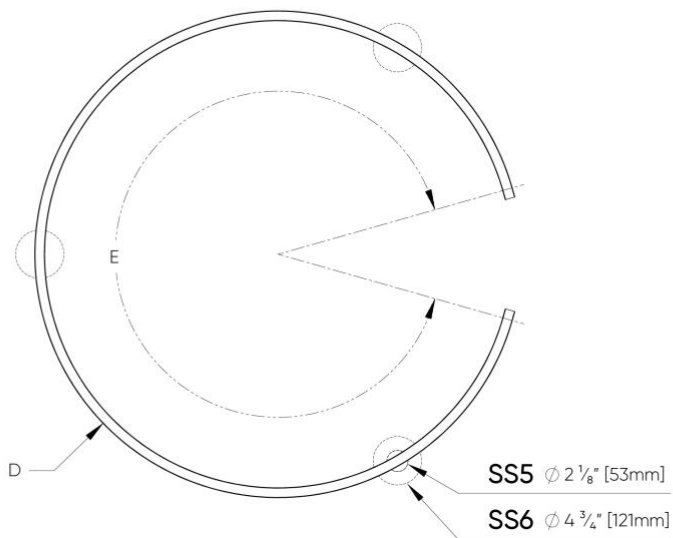

240-Deg Direct & Direct/Indirect - SS6-Vertical (Remote Drivers)

PROFILE DIMENSIONS

LUMINAIRE DIMENSIONS			
Nominal Size	D (Actual Diameter)	A (Depth)	No. of Suspensions
2FT	24 $\frac{5}{8}$ " [626mm]	20 $\frac{5}{8}$ " [524mm]	3
3FT	36" [915mm]	29 $\frac{1}{4}$ " [743mm]	3
4FT	48" [1219mm]	38 $\frac{1}{4}$ " [972mm]	4
5FT	60" [1524mm]	47 $\frac{1}{4}$ " [1200mm]	4
6FT	72" [1829mm]	56 $\frac{1}{2}$ " [1429mm]	6
7FT	84" [2134mm]	65 $\frac{1}{2}$ " [1657mm]	6

300-Deg Direct & Direct/Indirect - SS6-Vertical (Remote Drivers)

PROFILE DIMENSIONS

LUMINAIRE DIMENSIONS			
Nominal Size	D (Actual Diameter)	E (Sector Angle)	No. of Suspensions
2FT	24 5/8" [626mm]	300°	3
3FT	36" [915mm]	300°	3
4FT	48" [1219mm]	320°	4
5FT	60" [1524mm]	320°	4
6FT	72" [1829mm]	330°	6
7FT	84" [2134mm]	330°	6

300-Deg Direct & Direct/Indirect - SS9-Hub (Integral Drivers)

PROFILE DIMENSIONS

LUMINAIRE DIMENSIONS

Nominal Size	D (Actual Diameter)	E (Sector Angle)	F (Canopy Size)	G (Canopy Cover Size)	No. of Suspensions
2FT	24 5/8" [626mm]	300°	10 5/8" [270mm]	11 1/2" [292mm]	3
3FT	36" [915mm]	300°	10 5/8" [270mm]	11 1/2" [292mm]	3
4FT	48" [1219mm]	320°	10 5/8" [270mm]	11 1/2" [292mm]	4
5FT	60" [1524mm]	320°	13 1/2" [342mm]	14 3/8" [365mm]	4
6FT	72" [1829mm]	330°	13 1/2" [342mm]	14 3/8" [365mm]	6
7FT	84" [2134mm]	330°	13 1/2" [342mm]	14 3/8" [365mm]	6