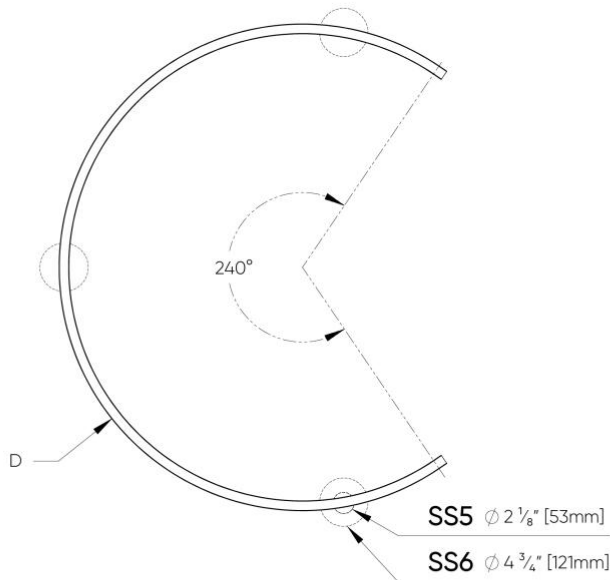

120-Deg Direct & Direct/Indirect - SS6-Vertical (Remote Drivers)

PROFILE DIMENSIONS

LUMINAIRE DIMENSIONS

Nominal Size	D (Actual Diameter)	A (Depth)	B (Width)	No. of Suspensions
2FT	24 5/8" [626mm]	9" [229mm]	23 1/2" [598mm]	3
3FT	36" [915mm]	11 1/8" [300mm]	33 1/2" [852mm]	3
4FT	48" [1219mm]	14 1/8" [378mm]	44" [1118mm]	3
5FT	60" [1524mm]	17 3/4" [452mm]	54 1/2" [1383mm]	3
6FT	72" [1829mm]	20 3/4" [527mm]	64 7/8" [1648mm]	3
7FT	84" [2134mm]	23 3/4" [604mm]	75 1/4" [1912mm]	3

240-Deg Direct & Direct/Indirect - SS6-Vertical (Remote Drivers)

PROFILE DIMENSIONS

LUMINAIRE DIMENSIONS			
Nominal Size	D (Actual Diameter)	A (Depth)	No. of Suspensions
2FT	24 $\frac{5}{8}$ " [626mm]	20 $\frac{5}{8}$ " [524mm]	3
3FT	36" [915mm]	29 $\frac{1}{4}$ " [743mm]	3
4FT	48" [1219mm]	38 $\frac{1}{4}$ " [972mm]	4
5FT	60" [1524mm]	47 $\frac{1}{4}$ " [1200mm]	4
6FT	72" [1829mm]	56 $\frac{1}{2}$ " [1429mm]	6
7FT	84" [2134mm]	65 $\frac{1}{2}$ " [1657mm]	6

300-Deg Direct & Direct/Indirect - SS6-Vertical (Remote Drivers)

PROFILE DIMENSIONS

LUMINAIRE DIMENSIONS			
Nominal Size	D (Actual Diameter)	E (Sector Angle)	No. of Suspensions
2FT	24 5/8" [626mm]	300°	3
3FT	36" [915mm]	300°	3
4FT	48" [1219mm]	320°	4
5FT	60" [1524mm]	320°	4
6FT	72" [1829mm]	330°	6
7FT	84" [2134mm]	330°	6

300-Deg Direct & Direct/Indirect - SS9-Hub (Integral Drivers)

PROFILE DIMENSIONS

LUMINAIRE DIMENSIONS

Nominal Size	D (Actual Diameter)	E (Sector Angle)	F (Canopy Size)	G (Canopy Cover Size)	No. of Suspensions
2FT	24 5/8" [626mm]	300°	10 5/8" [270mm]	11 1/2" [292mm]	3
3FT	36" [915mm]	300°	10 5/8" [270mm]	11 1/2" [292mm]	3
4FT	48" [1219mm]	320°	10 5/8" [270mm]	11 1/2" [292mm]	4
5FT	60" [1524mm]	320°	13 1/2" [342mm]	14 3/8" [365mm]	4
6FT	72" [1829mm]	330°	13 1/2" [342mm]	14 3/8" [365mm]	6
7FT	84" [2134mm]	330°	13 1/2" [342mm]	14 3/8" [365mm]	6