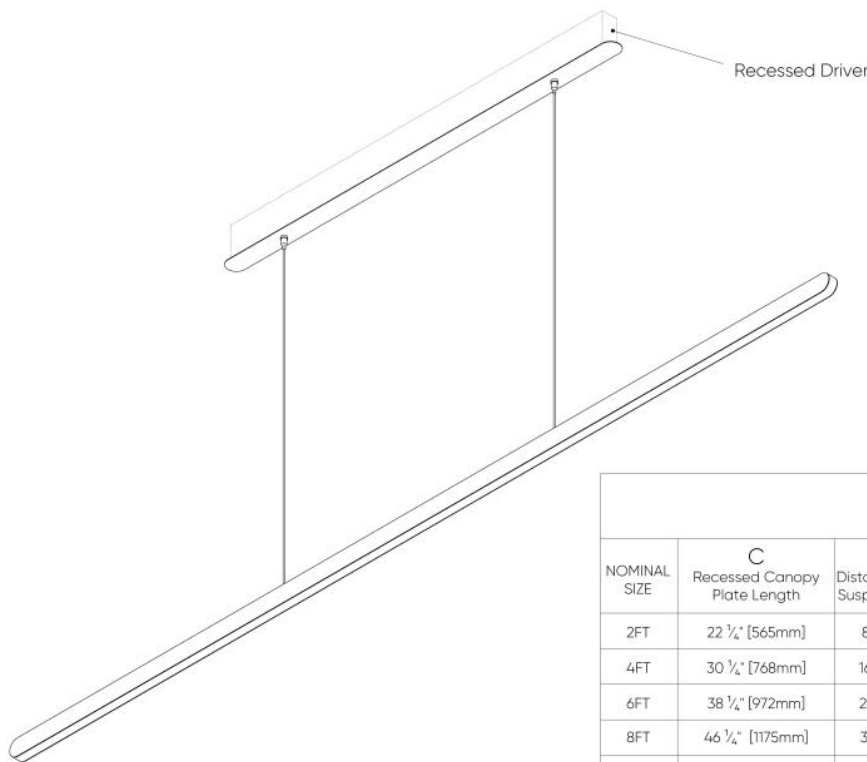

PROFILE DIMENSIONS

LUMINAIRE DIMENSIONS					
NOMINAL SIZE	C Recessed Canopy Plate Length	S Distance Between Suspension Points	L Actual Luminaire Length	D Cluster of POS Cords per Susp. pt	Recommended Ceiling Cutouts
2FT	22 1/4" [565mm]	8" [203mm]	29 3/8" [747mm]	1	1 5/8" * 20 1/8"
4FT	30 1/4" [768mm]	16" [406mm]	53 3/8" [1357mm]	1	1 5/8" * 28 1/8"
6FT	38 1/4" [972mm]	24" [610mm]	77 3/8" [1966mm]	1	1 5/8" * 36 1/8"
8FT	46 1/4" [1175mm]	32" [813mm]	101 3/8" [2576mm]	1	1 5/8" * 44 1/8"
10FT	54 1/4" [1378mm]	40" [1016mm]	125 3/8" [3185mm]	1	1 5/8" * 50 1/8"
12FT	62 1/4" [1581mm]	48" [1219mm]	149 3/8" [3795mm]	1	1 5/8" * 58 1/8"