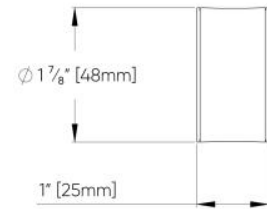

LUMINAIRE DIMENSIONS

NOMINAL SIZE	S Distance Between Suspension Points	L Actual Luminaire Length	D Cluster of POS Cords per Susp. pt
2FT	8" [203mm]	29 $\frac{3}{8}$" [747mm]	1
4FT	16" [406mm]	53 $\frac{3}{8}$" [1357mm]	1
6FT	24" [610mm]	77 $\frac{3}{8}$" [1966mm]	1
8FT	32" [813mm]	101 $\frac{3}{8}$" [2576mm]	1
10FT	40" [1016mm]	125 $\frac{3}{8}$" [3185mm]	1
*12FT	48" [1219mm]	149 $\frac{3}{8}$" [3795mm]	1