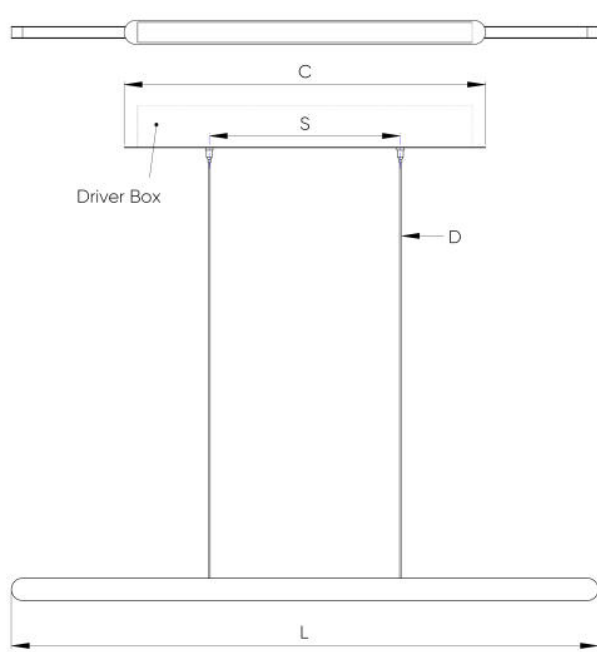

CN3 (Recessed Drivers) - Direct & Direct/Indirect