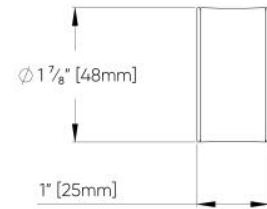

PROFILE DIMENSIONS

LUMINAIRE DIMENSIONS					
NOMINAL SIZE	C Recessed Canopy Plate Length	S Distance Between Suspension Points	L Actual Luminaire Length	D Cluster of POS Cords per Susp. pt	Recommended Ceiling Cutouts
2FT	22 1/4" [565mm]	8" [203mm]	29 3/8" [747mm]	1	1 5/8" * 20 1/8"
4FT	30 1/4" [768mm]	16" [406mm]	53 3/8" [1357mm]	1	1 5/8" * 28 1/8"
6FT	38 1/4" [972mm]	24" [610mm]	77 3/8" [1966mm]	1	1 5/8" * 36 1/8"
8FT	46 1/4" [1175mm]	32" [813mm]	101 3/8" [2576mm]	1	1 5/8" * 44 1/8"
10FT	54 1/4" [1378mm]	40" [1016mm]	125 3/8" [3185mm]	1	1 5/8" * 50 1/8"
12FT	62 1/4" [1581mm]	48" [1219mm]	149 3/8" [3795mm]	1	1 5/8" * 58 1/8"