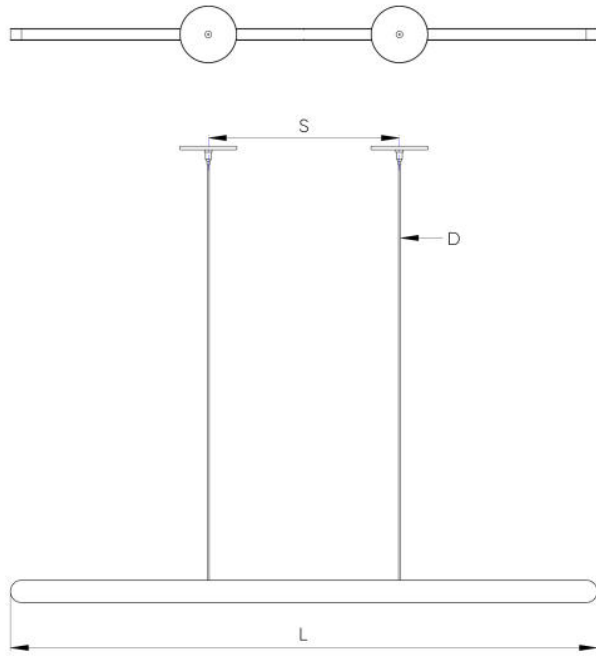

### PROFILE DIMENSIONS

### LUMINAIRE DIMENSIONS

| NOMINAL SIZE | S<br>Distance Between Suspension Points | L<br>Actual Luminaire Length | D<br>Cluster of POS Cords per Susp. pt |
|--------------|---|------------------------------|--|
| 2FT          | 8" [203mm]                              | 29 3/8" [747mm]              | 1                                      |
| 4FT          | 16" [406mm]                             | 53 3/8" [1357mm]             | 1                                      |
| 6FT          | 24" [610mm]                             | 77 3/8" [1966mm]             | 1                                      |
| 8FT          | 32" [813mm]                             | 101 3/8" [2576mm]            | 1                                      |
| 10FT         | 40" [1016mm]                            | 125 3/8" [3185mm]            | 1                                      |
| 12FT         | 48" [1219mm]                            | 149 3/8" [3795mm]            | 1                                      |