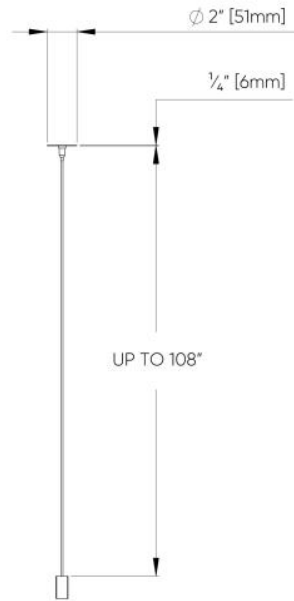

### PROFILE DIMENSIONS

### LUMINAIRE DIMENSIONS

| NOMINAL SIZE | S<br>Distance Between Suspension Points | L<br>Actual Luminaire Length | D<br>Cluster of POS Cords per Susp. pt |
|--------------|---|------------------------------|--|
| 2FT          | 8" [203mm]                              | 29 3/8" [747mm]              | 1                                      |
| 4FT          | 16" [406mm]                             | 53 3/8" [1357mm]             | 1                                      |
| 6FT          | 24" [610mm]                             | 77 3/8" [1966mm]             | 1                                      |
| 8FT          | 32" [813mm]                             | 101 3/8" [2576mm]            | 1                                      |
| 10FT         | 40" [1016mm]                            | 125 3/8" [3185mm]            | 1                                      |
| 12FT         | 48" [1219mm]                            | 149 3/8" [3795mm]            | 1                                      |