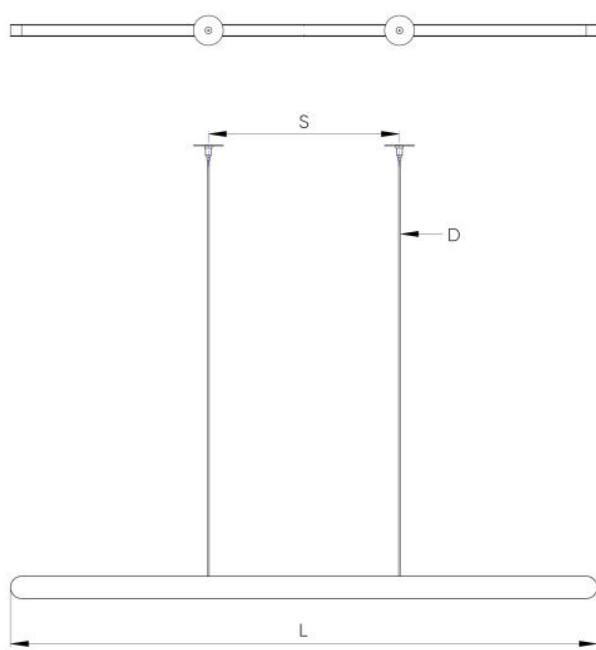

CN2 (Remote Drivers) - Direct & Direct/Indirect

PROFILE DIMENSIONS