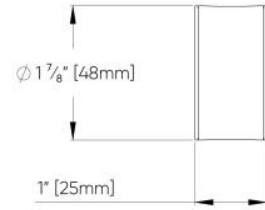

### LUMINAIRE DIMENSIONS

| NOMINAL SIZE | S<br>Distance Between Suspension Points | L<br>Actual Luminaire Length | D<br>Cluster of POS Cords per Susp. pt |
|--------------|---|------------------------------|--|
| 2FT          | 8" [203mm]                              | 29 3/8" [747mm]              | 1                                      |
| 4FT          | 16" [406mm]                             | 53 3/8" [1357mm]             | 1                                      |
| 6FT          | 24" [610mm]                             | 77 3/8" [1966mm]             | 1                                      |
| 8FT          | 32" [813mm]                             | 101 3/8" [2576mm]            | 1                                      |
| 10FT         | 40" [1016mm]                            | 125 3/8" [3185mm]            | 1                                      |
| 12FT         | 48" [1219mm]                            | 149 3/8" [3795mm]            | 1                                      |

### LUMINAIRE DIMENSIONS

| NOMINAL SIZE | S<br>Distance Between Suspension Points | L<br>Actual Luminaire Length | D<br>Cluster of POS Cords per Susp. pt |
|--------------|---|------------------------------|--|
| 2FT          | 8" [203mm]                              | 29 3/8" [747mm]              | 1                                      |
| 4FT          | 16" [406mm]                             | 53 3/8" [1357mm]             | 1                                      |
| 6FT          | 24" [610mm]                             | 77 3/8" [1966mm]             | 1                                      |
| 8FT          | 32" [813mm]                             | 101 3/8" [2576mm]            | 1                                      |
| 10FT         | 40" [1016mm]                            | 125 3/8" [3185mm]            | 1                                      |
| *12FT        | 48" [1219mm]                            | 149 3/8" [3795mm]            | 1                                      |