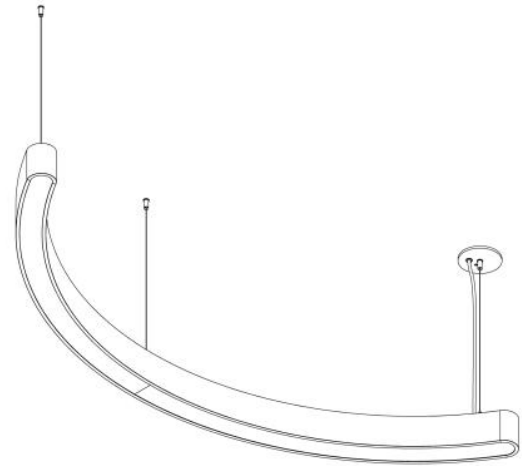

### PROFILE DIMENSIONS

### LUMINAIRE DIMENSIONS

Nominal Size	D (Actual Diameter)	A (Depth)	B (Width)	No. of Suspensions
2FT	27" [686mm]	8 1/8" [207mm]	22 3/8" [569mm]	3
3FT	38 1/4" [972mm]	10 1/2" [266mm]	31 5/8" [802mm]	3
4FT	50 1/4" [1277mm]	14" [355mm]	42 5/8" [1083mm]	3
5FT	62 1/4" [1581mm]	16 7/8" [430mm]	53" [1347mm]	3
6FT	74 1/4" [1886mm]	20 1/4" [513mm]	63 3/4" [1620mm]	3
7FT	86 1/4" [2191mm]	23 1/8" [588mm]	73 1/2" [1867mm]	3

### LUMINAIRE DIMENSIONS

Nominal Size	D (Actual Diameter)	A (Depth)	No. of Suspensions
2FT	27" [686mm]	19 7/8" [505mm]	3
3FT	38 1/2" [972mm]	27 7/8" [708mm]	3
4FT	50 1/2" [1277mm]	37 3/8" [951mm]	3
5FT	62 1/4" [1581mm]	46 3/8" [1178mm]	3
6FT	74 1/4" [1886mm]	55 3/4" [1415mm]	3
7FT	86 1/4" [2191mm]	64 1/2" [1640mm]	4

### LUMINAIRE DIMENSIONS

Nominal Size	D (Actual Diameter)	A (Depth)	E (Sector Angle)	No. of Suspensions
2FT	27" [686mm]	24 5/8" [626mm]	300°	3
3FT	38 1/4" [972mm]	34 7/8" [887mm]	300°	3
4FT	50 1/2" [1277mm]	48 3/8" [1229mm]	320°	3
5FT	62 1/4" [1581mm]	59 7/8" [1522mm]	320°	3
6FT	74 1/4" [1886mm]	72 1/4" [1849mm]	330°	5
7FT	86 1/4" [2191mm]	84 1/2" [2146mm]	330°	5