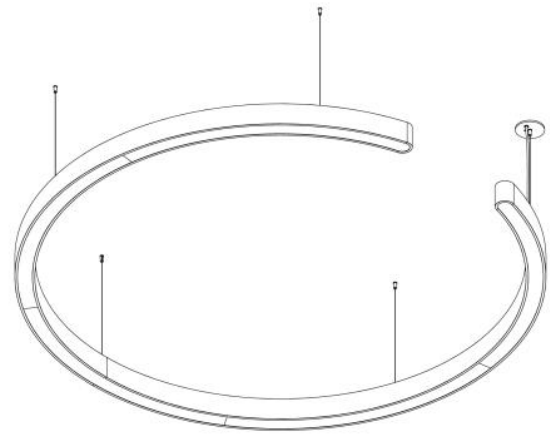

300-Deg Direct/Indirect