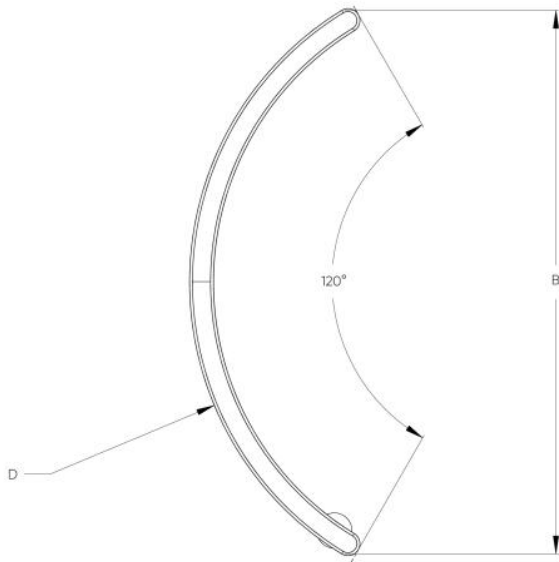

### PROFILE DIMENSIONS

### LUMINAIRE DIMENSIONS

Nominal Size	D (Actual Diameter)	A (Depth)	B (Width)	No. of Suspensions
2FT	27" [686mm]	8 1/8" [207mm]	22 3/8" [569mm]	3
3FT	38 1/4" [972mm]	10 1/2" [266mm]	31 5/8" [802mm]	3
4FT	50 1/4" [1277mm]	14" [355mm]	42 5/8" [1083mm]	3
5FT	62 1/4" [1581mm]	16 7/8" [430mm]	53" [1347mm]	3
6FT	74 1/4" [1886mm]	20 1/4" [513mm]	63 3/4" [1620mm]	3
7FT	86 1/4" [2191mm]	23 1/8" [588mm]	73 1/2" [1867mm]	3

### LUMINAIRE DIMENSIONS

Nominal Size	D (Actual Diameter)	A (Depth)	No. of Suspensions
2FT	27" [686mm]	19 7/8" [505mm]	3
3FT	38 1/2" [972mm]	27 7/8" [708mm]	3
4FT	50 1/2" [1277mm]	37 3/8" [951mm]	3
5FT	62 1/4" [1581mm]	46 3/8" [1178mm]	3
6FT	74 1/4" [1886mm]	55 3/4" [1415mm]	3
7FT	86 1/4" [2191mm]	64 1/2" [1640mm]	4

### LUMINAIRE DIMENSIONS

Nominal Size	D (Actual Diameter)	A (Depth)	E (Sector Angle)	No. of Suspensions
2FT	27" [686mm]	24 5/8" [626mm]	300°	3
3FT	38 1/4" [972mm]	34 7/8" [887mm]	300°	3
4FT	50 1/2" [1277mm]	48 3/8" [1229mm]	320°	3
5FT	62 1/4" [1581mm]	59 7/8" [1522mm]	320°	3
6FT	74 1/4" [1886mm]	72 1/4" [1849mm]	330°	5
7FT	86 1/4" [2191mm]	84 1/2" [2146mm]	330°	5