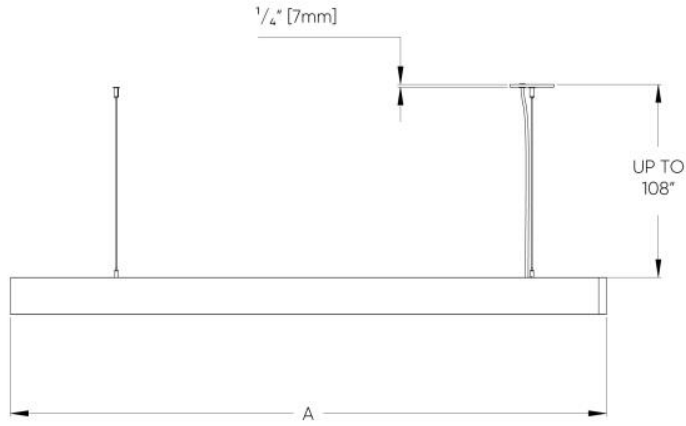

240-Deg Direct/Indirect