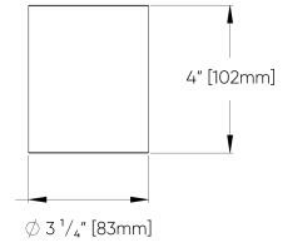

### PROFILE DIMENSIONS

### LUMINAIRE DIMENSIONS

Nominal Size	D (Actual Diameter)	A (Depth)	B (Width)	No. of Suspensions
2FT	27" [686mm]	8 1/8" [207mm]	22 3/8" [569mm]	3
3FT	38 1/4" [972mm]	10 1/2" [266mm]	31 5/8" [802mm]	3
4FT	50 1/4" [1277mm]	14" [355mm]	42 5/8" [1083mm]	3
5FT	62 1/4" [1581mm]	16 7/8" [430mm]	53" [1347mm]	3
6FT	74 1/4" [1886mm]	20 1/4" [513mm]	63 3/4" [1620mm]	3
7FT	86 1/4" [2191mm]	23 1/8" [588mm]	73 1/2" [1867mm]	3

### LUMINAIRE DIMENSIONS

Nominal Size	D (Actual Diameter)	A (Depth)	No. of Suspensions
2FT	27" [686mm]	19 7/8" [505mm]	3
3FT	38 1/2" [972mm]	27 7/8" [708mm]	3
4FT	50 1/2" [1277mm]	37 3/8" [951mm]	3
5FT	62 1/4" [1581mm]	46 3/8" [1178mm]	3
6FT	74 1/4" [1886mm]	55 3/4" [1415mm]	3
7FT	86 1/4" [2191mm]	64 1/2" [1640mm]	4

### LUMINAIRE DIMENSIONS

Nominal Size	D (Actual Diameter)	A (Depth)	E (Sector Angle)	No. of Suspensions
2FT	27" [686mm]	24 5/8" [626mm]	300°	3
3FT	38 1/4" [972mm]	34 7/8" [887mm]	300°	3
4FT	50 1/2" [1277mm]	48 3/8" [1229mm]	320°	3
5FT	62 1/4" [1581mm]	59 7/8" [1522mm]	320°	3
6FT	74 1/4" [1886mm]	72 1/4" [1849mm]	330°	5
7FT	86 1/4" [2191mm]	84 1/2" [2146mm]	330°	5