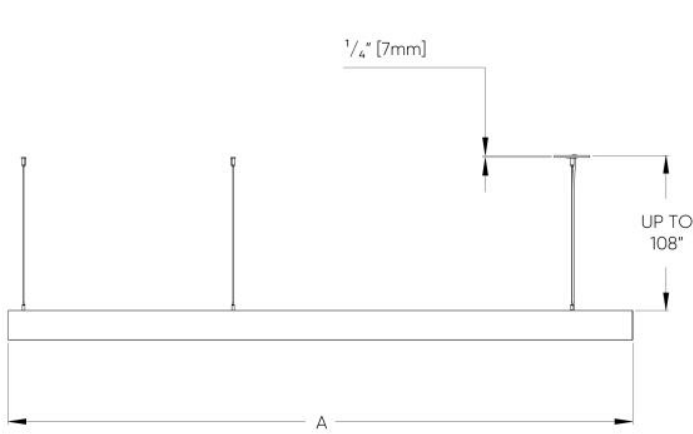

300-Deg Direct/Indirect