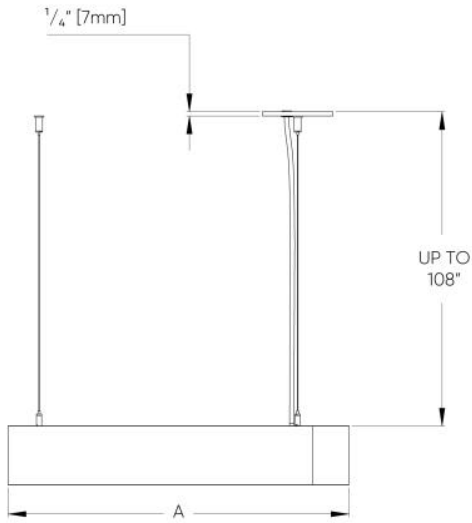

### PROFILE DIMENSIONS

### LUMINAIRE DIMENSIONS

Nominal Size	D (Actual Diameter)	A (Depth)	B (Width)	No. of Suspensions
2FT	27" [686mm]	8 1/8" [207mm]	22 3/8" [569mm]	3
3FT	38 1/4" [972mm]	10 1/2" [266mm]	31 5/8" [802mm]	3
4FT	50 1/4" [1277mm]	14" [355mm]	42 5/8" [1083mm]	3
5FT	62 1/4" [1581mm]	16 7/8" [430mm]	53" [1347mm]	3
6FT	74 1/4" [1886mm]	20 1/4" [513mm]	63 3/4" [1620mm]	3
7FT	86 1/4" [2191mm]	23 1/8" [588mm]	73 1/2" [1867mm]	3

### LUMINAIRE DIMENSIONS

Nominal Size	D (Actual Diameter)	A (Depth)	No. of Suspensions
2FT	27" [686mm]	19 7/8" [505mm]	3
3FT	38 1/2" [972mm]	27 7/8" [708mm]	3
4FT	50 1/2" [1277mm]	37 3/8" [951mm]	3
5FT	62 1/4" [1581mm]	46 3/8" [1178mm]	3
6FT	74 1/4" [1886mm]	55 3/4" [1415mm]	3
7FT	86 1/4" [2191mm]	64 1/2" [1640mm]	4

### LUMINAIRE DIMENSIONS

Nominal Size	D (Actual Diameter)	A (Depth)	E (Sector Angle)	No. of Suspensions
2FT	27" [686mm]	24 5/8" [626mm]	300°	3
3FT	38 1/4" [972mm]	34 7/8" [887mm]	300°	3
4FT	50 1/2" [1277mm]	48 3/8" [1229mm]	320°	3
5FT	62 1/4" [1581mm]	59 7/8" [1522mm]	320°	3
6FT	74 1/4" [1886mm]	72 1/4" [1849mm]	330°	5
7FT	86 1/4" [2191mm]	84 1/2" [2146mm]	330°	5