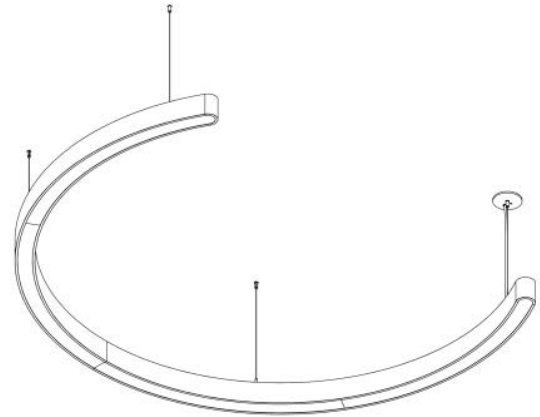

240-Deg Direct/Indirect