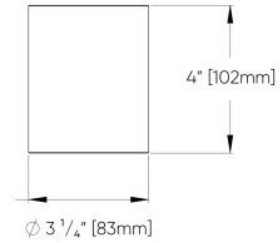

### PROFILE DIMENSIONS

### LUMINAIRE DIMENSIONS

Nominal Size	D (Actual Diameter)	A (Depth)	B (Width)	No. of Suspensions
2FT	27" [686mm]	8 1/8" [207mm]	22 3/8" [569mm]	3
3FT	38 1/4" [972mm]	10 1/2" [266mm]	31 5/8" [802mm]	3
4FT	50 1/4" [1277mm]	14" [355mm]	42 5/8" [1083mm]	3
5FT	62 1/4" [1581mm]	16 7/8" [430mm]	53" [1347mm]	3
6FT	74 1/4" [1886mm]	20 1/4" [513mm]	63 3/4" [1620mm]	3
7FT	86 1/4" [2191mm]	23 1/8" [588mm]	73 1/2" [1867mm]	3

### LUMINAIRE DIMENSIONS

Nominal Size	D (Actual Diameter)	A (Depth)	No. of Suspensions
2FT	27" [686mm]	19 7/8" [505mm]	3
3FT	38 1/2" [972mm]	27 7/8" [708mm]	3
4FT	50 1/2" [1277mm]	37 3/8" [951mm]	3
5FT	62 1/4" [1581mm]	46 3/8" [1178mm]	3
6FT	74 1/4" [1886mm]	55 3/4" [1415mm]	3
7FT	86 1/4" [2191mm]	64 1/2" [1640mm]	4

### LUMINAIRE DIMENSIONS

Nominal Size	D (Actual Diameter)	A (Depth)	E (Sector Angle)	No. of Suspensions
2FT	27" [686mm]	24 5/8" [626mm]	300°	3
3FT	38 1/4" [972mm]	34 7/8" [887mm]	300°	3
4FT	50 1/2" [1277mm]	48 3/8" [1229mm]	320°	3
5FT	62 1/4" [1581mm]	59 7/8" [1522mm]	320°	3
6FT	74 1/4" [1886mm]	72 1/4" [1849mm]	330°	5
7FT	86 1/4" [2191mm]	84 1/2" [2146mm]	330°	5