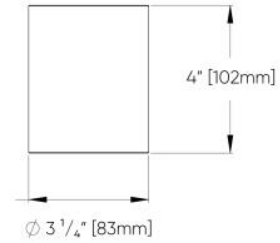

### LUMINAIRE DIMENSIONS

Nominal Size	D (Actual Diameter)	A (Depth)	B (Width)	No. of Suspensions
2FT	27" [686mm]	8 1/8" [207mm]	22 3/8" [569mm]	3
3FT	38 1/4" [972mm]	10 1/2" [266mm]	31 5/8" [802mm]	3
4FT	50 1/4" [1277mm]	14" [355mm]	42 5/8" [1083mm]	3
5FT	62 1/4" [1581mm]	16 7/8" [430mm]	53" [1347mm]	3
6FT	74 1/4" [1886mm]	20 1/4" [513mm]	63 3/4" [1620mm]	3
7FT	86 1/4" [2191mm]	23 1/8" [588mm]	73 1/2" [1867mm]	3

### PROFILE DIMENSIONS

### LUMINAIRE DIMENSIONS

Nominal Size	D (Actual Diameter)	A (Depth)	No. of Suspensions
2FT	27" [686mm]	19 7/8" [505mm]	3
3FT	38 1/2" [972mm]	27 7/8" [708mm]	3
4FT	50 1/2" [1277mm]	37 3/8" [951mm]	3
5FT	62 1/4" [1581mm]	46 3/8" [1178mm]	3
6FT	74 1/4" [1886mm]	55 3/4" [1415mm]	3
7FT	86 1/4" [2191mm]	64 1/2" [1640mm]	4

### LUMINAIRE DIMENSIONS

Nominal Size	D (Actual Diameter)	A (Depth)	E (Sector Angle)	No. of Suspensions
2FT	27" [686mm]	24 5/8" [626mm]	300°	3
3FT	38 1/4" [972mm]	34 7/8" [887mm]	300°	3
4FT	50 1/2" [1277mm]	48 3/8" [1229mm]	320°	3
5FT	62 1/4" [1581mm]	59 7/8" [1522mm]	320°	3
6FT	74 1/4" [1886mm]	72 1/4" [1849mm]	330°	5
7FT	86 1/4" [2191mm]	84 1/2" [2146mm]	330°	5