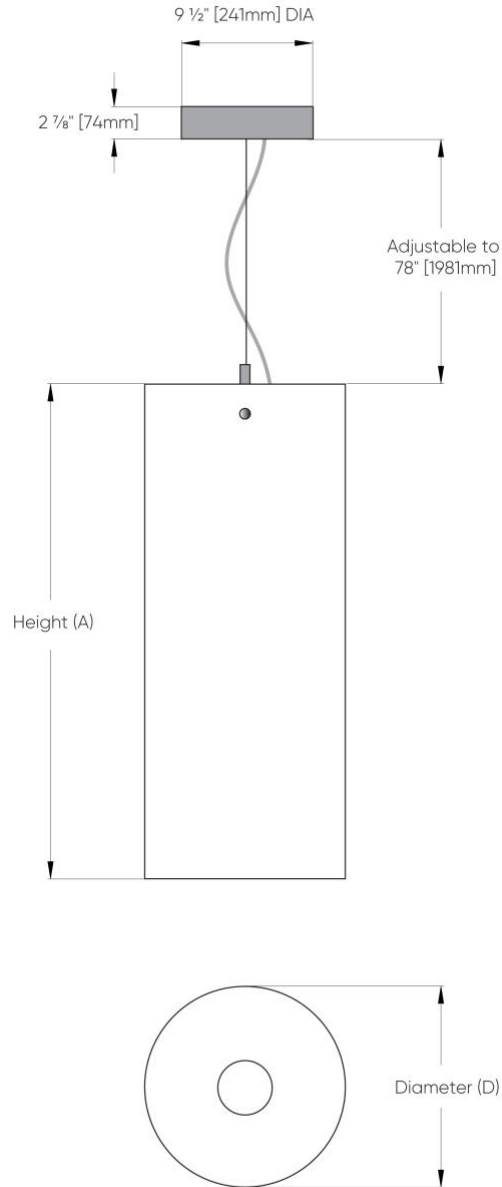

Cylindra™ - Dimensional Diagrams

Code	Diameter (D)	Height (A)
421000	6" [152mm]	30" [762mm]
421001	8" [203mm]	30" [762mm]
421002	10" [254mm]	30" [762mm]
421003	12" [305mm]	30" [762mm]
421100	6" [152mm]	51" [1295mm]
421101	8" [203mm]	52" [1321mm]
421102	10" [254mm]	52" [1321mm]
421103	12" [305mm]	52" [1321mm]