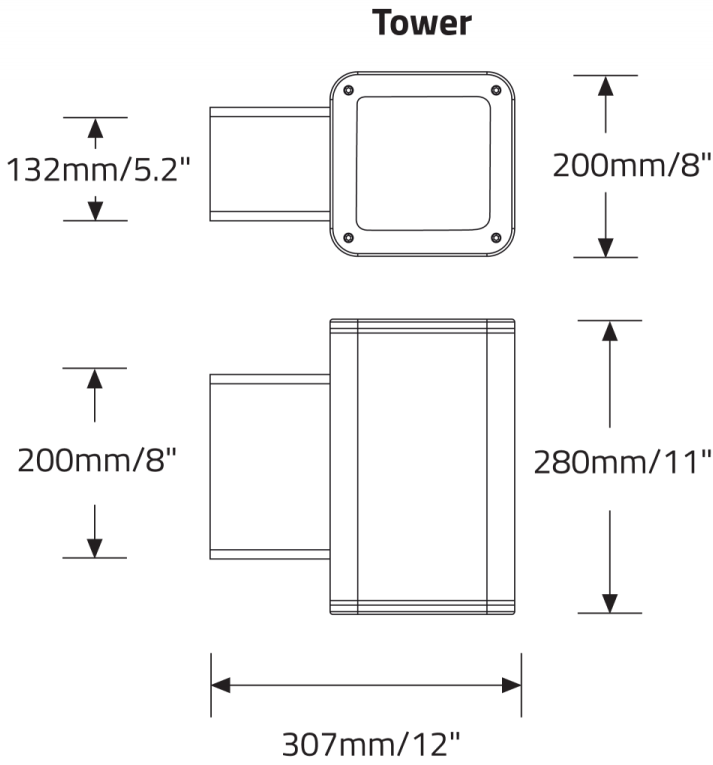

Tower™ - Dimensional Diagrams

Note: Mini Tower mounts directly over a 2" x 4" J Box (by others).