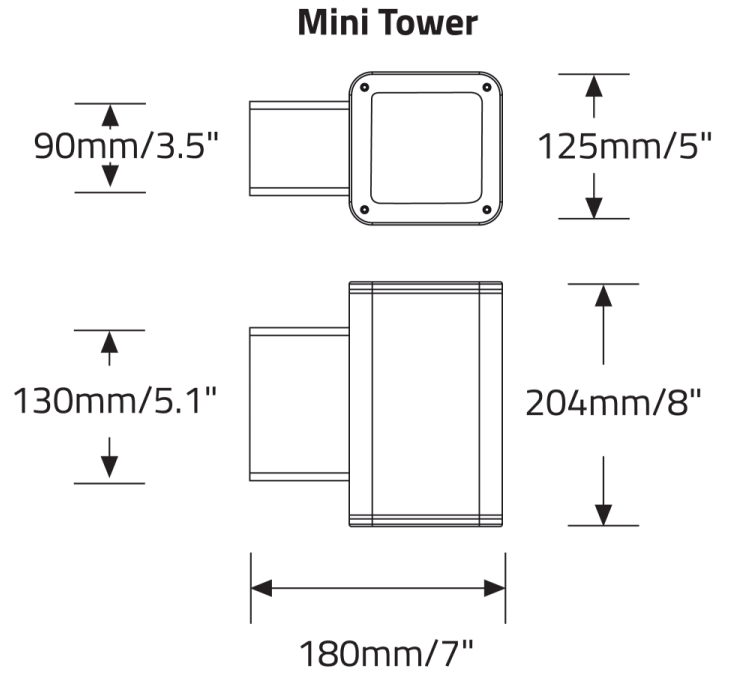

Tower™ - Dimensional Diagrams

Note: Mini Tower mounts directly over a 2" x 4" J Box (by others).