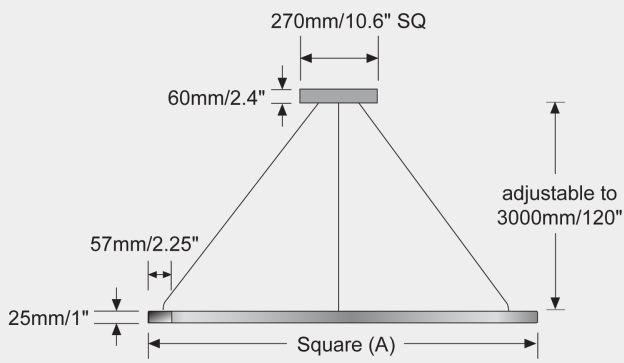

A SPECIFY LUMINAIRE

Code	Size	Power (LED)	Delivered lms	LPW
98 2005	24" (610mm)	53W	4157	78
98 2010	36" (914mm)	80W	6256	78
98 2020	48" (1219mm)	110W	8587	78
98 2030	60" (1524mm)	134W	10606	79
98 2040	73" (1854mm)	165W	13105	79

EXAMPLE CODE

982005/T35/S35/S1/WH

DIMENSIONAL DIAGRAMS

SI VERTICAL - REMOTE DRIVER

S3 VERTICAL - INTEGRAL DRIVER

S5 - INTEGRAL DRIVER

APPROVALS

DAMP
LOCATION