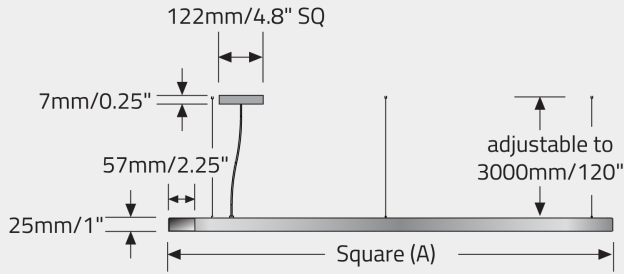

DIMENSIONAL DIAGRAMS

SI VERTICAL - REMOTE DRIVER