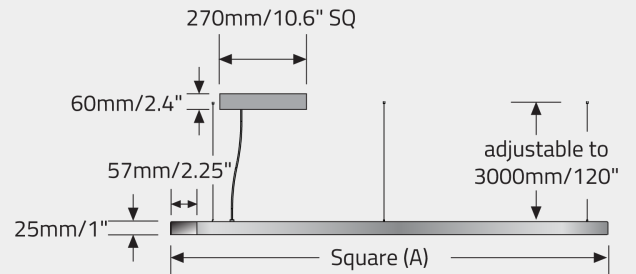

A SPECIFY LUMINAIRE

Code	Size	Power (LED)	Delivered lms	LPW
98 2005	24" (610mm)	53W	4157	78
98 2010	36" (914mm)	80W	6256	78
98 2020	48" (1219mm)	110W	8587	78
98 2030	60" (1524mm)	134W	10606	79
98 2040	73" (1854mm)	165W	13105	79

D SPECIFY SUSPENSION

S1	Vertical, Remote Driver
S3	Vertical, Integral Driver (available up to 1219mm/48" sq only)
S5	Integral Driver (available up to 1219mm/48" sq only)

E SPECIFY FINISH

BL	Black
MS	Silver Metallic
WH	White
Z1	Wood Grain - Light Cherry
Z2	Wood Grain - Dark Walnut

EXAMPLE CODE

982005/T35/S35/S1/WH

DIMENSIONAL DIAGRAMS

SI VERTICAL - REMOTE DRIVER

S3 VERTICAL - INTEGRAL DRIVER

S5 - INTEGRAL DRIVER

APPROVALS

DAMP
LOCATION