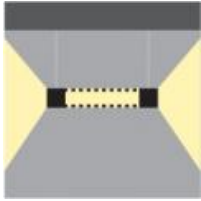

MOUNTING & OPTICS

Suspended
Inside/Outside