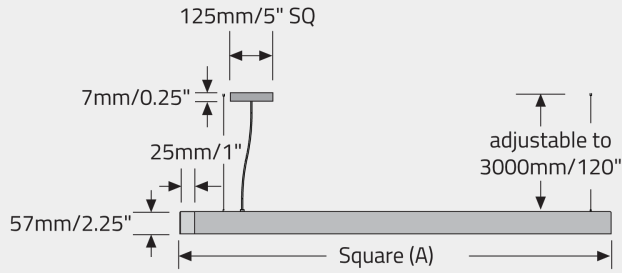

Code	Size (A)	Light Direction	Power (LED)	Delivered lms	LPW
98 3005	24" (610mm)	Direct	26W	3131	120
98 3010	35" (889mm)	Direct	39W	4689	120
98 3020	46" (1168mm)	Direct	51W	6225	122
98 3030	62" (1575mm)	Direct	70W	8574	122
98 3040	73" (1854mm)	Direct	83W	10102	122
98 3105	24" (610mm)	Direct/Indirect	52W	6467	124
98 3110	35" (889mm)	Direct/Indirect	77W	9685	126
98 3120	46" (1168mm)	Direct/Indirect	102W	12858	126
98 3130	62" (1575mm)	Direct/Indirect	141W	17709	126
98 3140	73" (1854mm)	Direct/Indirect	166W	20866	126

EXAMPLE CODE

983105/D35/N35/S1/WH

DIMENSIONAL DIAGRAMS

SI VERTICAL - REMOTE DRIVER

S3 VERTICAL - INTEGRAL DRIVER

Direct/Indirect: Available upto 1168mm/46" sq only.

S5 - INTEGRAL DRIVER

Direct/Indirect: Available upto 1168mm/46" sq only.