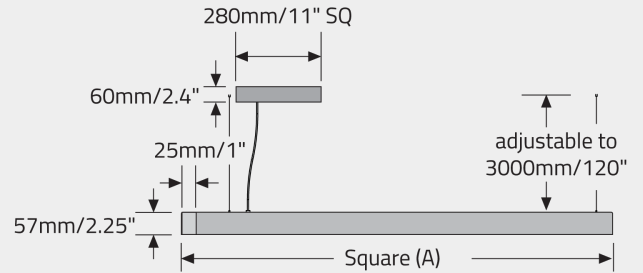

Code	Size (A)	Light Direction	Power (LED)	Delivered lms	LPW
98 3005	24" (610mm)	Direct	26W	3131	120
98 3010	35" (889mm)	Direct	39W	4689	120
98 3020	46" (1168mm)	Direct	51W	6225	122
98 3030	62" (1575mm)	Direct	70W	8574	122
98 3040	73" (1854mm)	Direct	83W	10102	122
98 3105	24" (610mm)	Direct/Indirect	52W	6467	124
98 3110	35" (889mm)	Direct/Indirect	77W	9685	126
98 3120	46" (1168mm)	Direct/Indirect	102W	12858	126
98 3130	62" (1575mm)	Direct/Indirect	141W	17709	126
98 3140	73" (1854mm)	Direct/Indirect	166W	20866	126

EXAMPLE CODE

983105/D35/N35/S1/WH

DIMENSIONAL DIAGRAMS

SI VERTICAL - REMOTE DRIVER

S3 VERTICAL - INTEGRAL DRIVER

Direct/Indirect: Available upto 1168mm/46" sq only.

S5 - INTEGRAL DRIVER

Direct/Indirect: Available upto 1168mm/46" sq only.