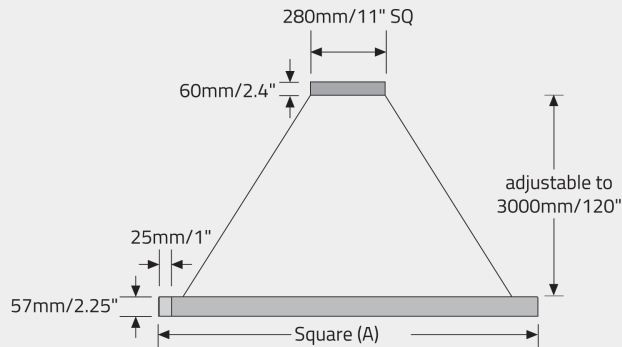

Code	Size (A)	Light Direction	Power (LED)	Delivered lms	LPW
98 3005	24" (610mm)	Direct	26W	3131	120
98 3010	35" (889mm)	Direct	39W	4689	120
98 3020	46" (1168mm)	Direct	51W	6225	122
98 3030	62" (1575mm)	Direct	70W	8574	122
98 3040	73" (1854mm)	Direct	83W	10102	122
98 3105	24" (610mm)	Direct/Indirect	52W	6467	124
98 3110	35" (889mm)	Direct/Indirect	77W	9685	126
98 3120	46" (1168mm)	Direct/Indirect	102W	12858	126
98 3130	62" (1575mm)	Direct/Indirect	141W	17709	126
98 3140	73" (1854mm)	Direct/Indirect	166W	20866	126

EXAMPLE CODE

983105/D35/N35/S1/WH

DIMENSIONAL DIAGRAMS

SI VERTICAL - REMOTE DRIVER

S3 VERTICAL - INTEGRAL DRIVER

Direct/Indirect: Available upto 1168mm/46" sq only.

S5 - INTEGRAL DRIVER

Direct/Indirect: Available upto 1168mm/46" sq only.