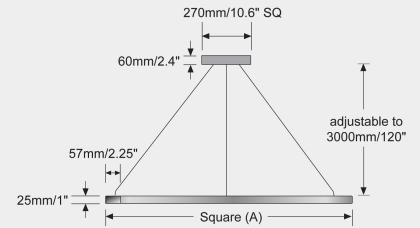

A SPECIFY LUMINAIRE

Code:	Size:	Power (LED):	Delivered lms:	LPW:
98 2005	610mm/24"	53W	4157	78
98 2010	914mm/36"	80W	6256	78
98 2020	1219mm/48"	110W	8587	78
98 2030	1524mm/60"	134W	10606	79
98 2040	1854mm/73"	165W	13105	79

EXAMPLE SPECIFICATION CODE

982005/T35/S35/S1/WH

DIMENSIONAL DIAGRAMS

S1 VERTICAL - REMOTE DRIVER

S3 VERTICAL - INTEGRAL DRIVER

S5 - INTEGRAL DRIVER

APPROVALS

DAMP
LOCATION