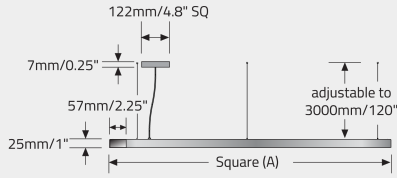

DIMENSIONAL DIAGRAMS

S1 VERTICAL - REMOTE DRIVER