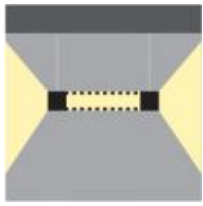

MOUNTING & OPTICS

Suspended
Inside/Outside