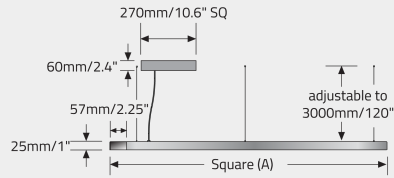

A SPECIFY LUMINAIRE

Code:	Size:	Power (LED):	Delivered lms:	LPW:
98 2005	610mm/24"	53W	4157	78
98 2010	914mm/36"	80W	6256	78
98 2020	1219mm/48"	110W	8587	78
98 2030	1524mm/60"	134W	10606	79
98 2040	1854mm/73"	165W	13105	79

D SPECIFY SUSPENSION

S1	Vertical, Remote Driver
S3	Vertical, Integral Driver (available up to 1219mm/48" sq only)
S5	Integral Driver (available up to 1219mm/48" sq only)

E SPECIFY FINISH

BL	Black
MS	Metallic Silver
WH	White
Z1	Wood Grain - Light Cherry
Z2	Wood Grain - Dark Walnut

EXAMPLE SPECIFICATION CODE

982005/T35/S35/S1/WH

DIMENSIONAL DIAGRAMS

S1 VERTICAL - REMOTE DRIVER

S3 VERTICAL - INTEGRAL DRIVER

S5 - INTEGRAL DRIVER

APPROVALS

DAMP
LOCATION