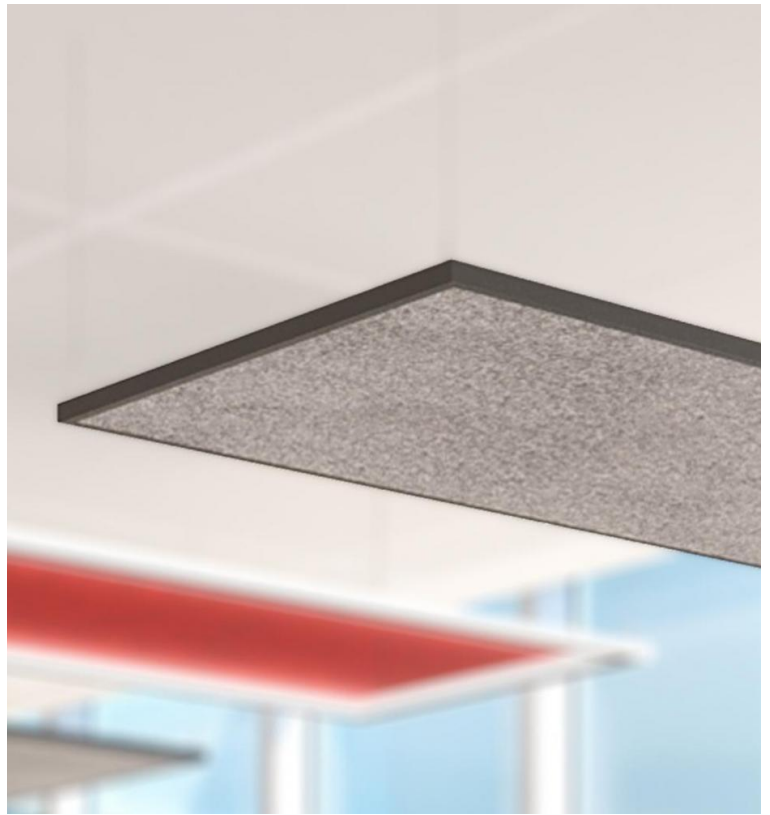

ACOUSTIC QUADS™ - NON ILLUMINATED

Project Name:

Fixture Type:

Fixture Code:

Quantities:

ACOUSTIC QUADS™ - NON ILLUMINATED

ACOUSTIC QUADS™ - NON ILLUMINATED

These **ACOUSTIC** panels are non illuminated and are designed to help absorb the sounds associated with exposed concrete floors, unfinished ceilings, low ceilings and large windows. The use of these panels help the overall well being of those impacted by their environment. Used in conjunction with the fixtures we offer with acoustic panels to create a statement within any space.

GENERAL SPECIFICATION

NRC Rating	Class A Fire Rating
0.80	ASTM E-84 material

Material	Thickness
100% recycled polyester fiber (PET)	12mm (0.5")

MOUNTING & OPTICS

Acoustic

ACOUSTIC QUADS™ - NON ILLUMINATED

HOW TO ORDER