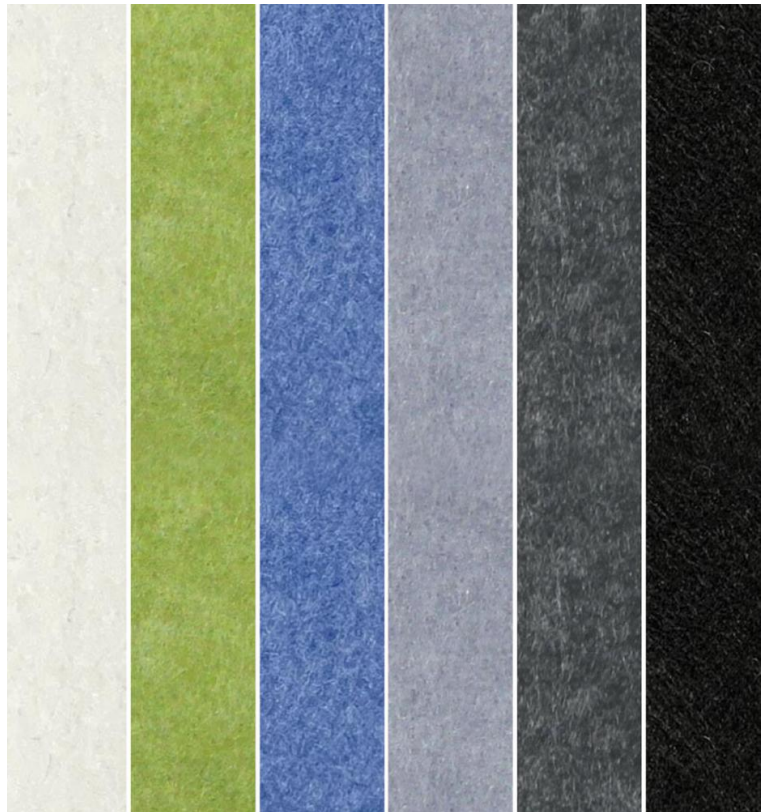

ACOUSTIC CIRCLES™ - NON ILLUMINATED