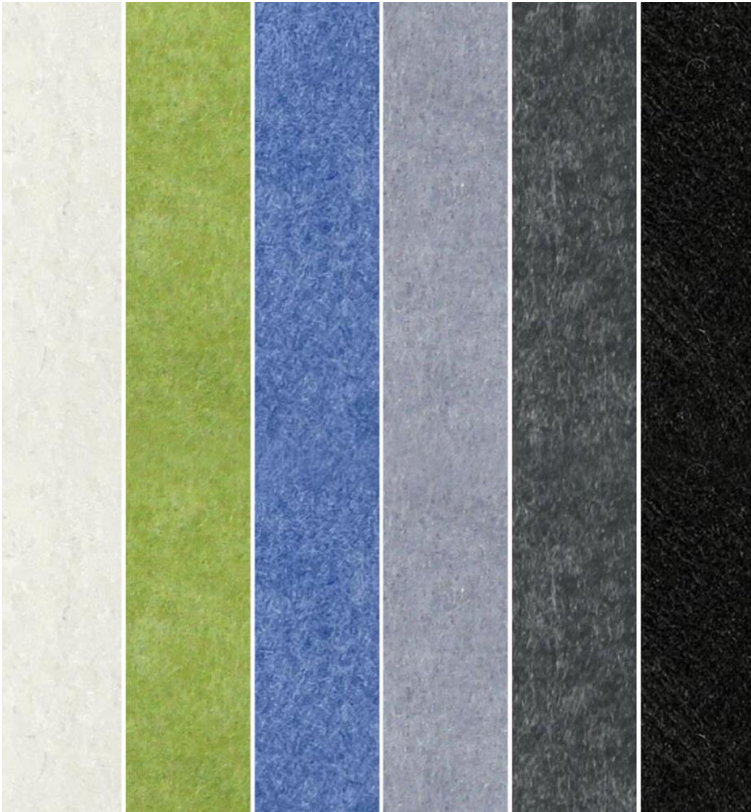

ACOUSTIC TRIANGLES™ - NON ILLUMINATED

Project Name:

Fixture Type:

Fixture Code:

Quantities:

ACOUSTIC TRIANGLES™ - NON ILLUMINATED

ACOUSTIC TRIANGLES™ - NON ILLUMINATED

These **ACOUSTIC** panels are non illuminated and are designed to help absorb the sounds associated with exposed concrete floors, unfinished ceilings, low ceilings and large windows. The use of these panels helps the overall well being of those impacted by their environment. Used in conjunction with the fixtures we offer with acoustic panels to create a statement within any space.

GENERAL SPECIFICATION

NRC Rating	Class A Fire Rating
0.80	ASTM E-84 material

Material	Thickness
100% recycled polyester fiber (PET)	12mm (0.5")

MOUNTING & OPTICS

Acoustic

ACOUSTIC TRIANGLES™ - NON ILLUMINATED

Copper Metallic

Charcoal Metallic -
Textured

Bronze Metallic -
Textured

Champaign Metallic

Red Metallic -
Textured

ACOUSTIC PANEL COLOR

White

Apple Green

Blue

Light Gray

Sesame Gray

Black

Consult website to view available panel finishes.

Other finishes available. Consult factory.