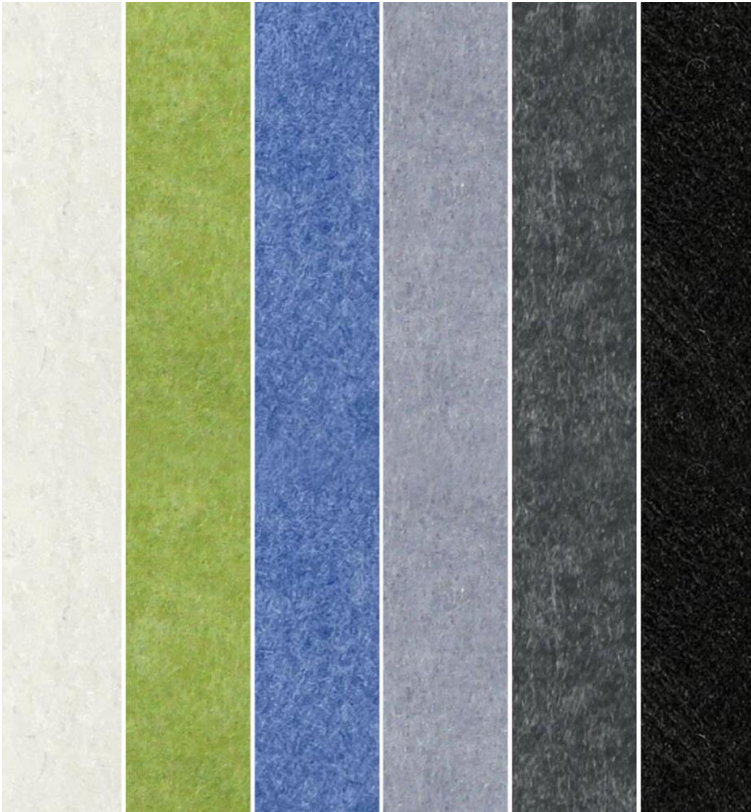

ACOUSTIC TRIANGLES™ - NON ILLUMINATED