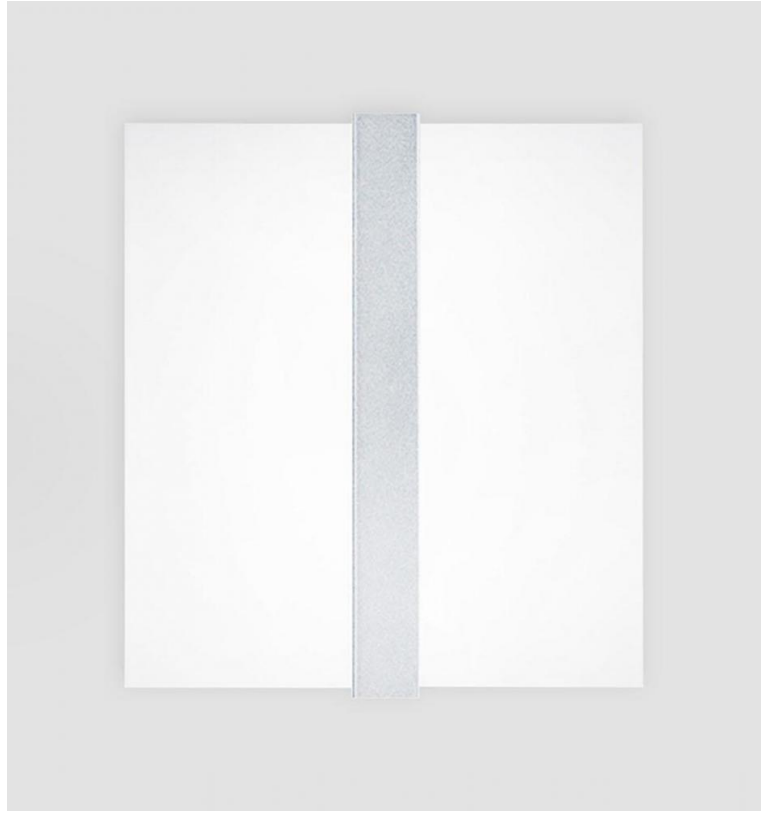

# ARKO II™ - WALL

With a curved acrylic diffuser running up to 48" in height, **ARKO II** is designed to provide general illumination while accenting tall walls. Once illuminated, the central vertical bar is silhouetted, giving the illusion of a slender minimalist frame, ideal for complementing modern architecture.