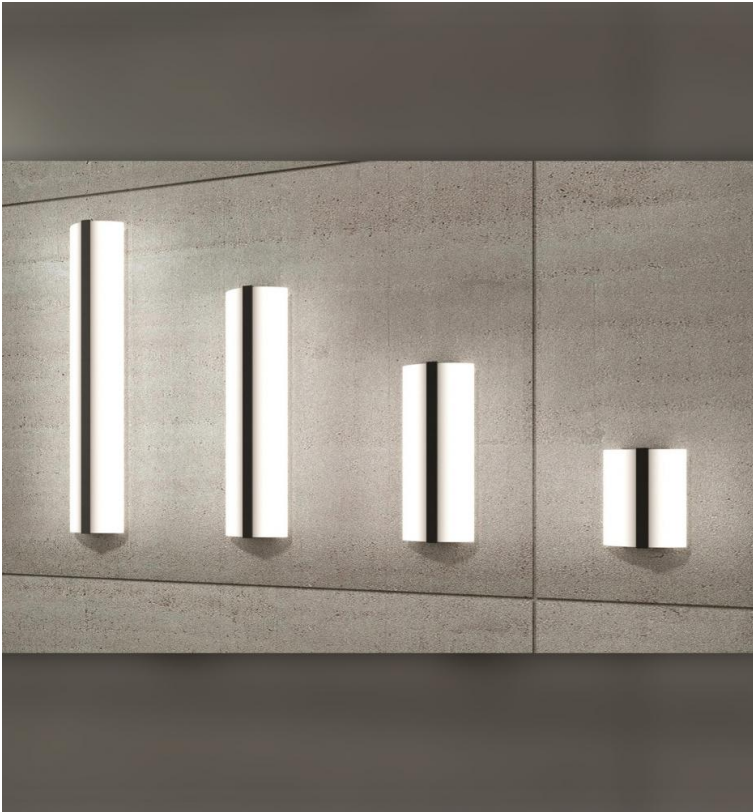

# ARKO II™ - WALL

With a curved acrylic diffuser running up to 48" in height, **ARKO II** is designed to provide general illumination while accenting tall walls. Once illuminated, the central vertical bar is silhouetted, giving the illusion of a slender minimalist frame, ideal for complementing modern architecture.