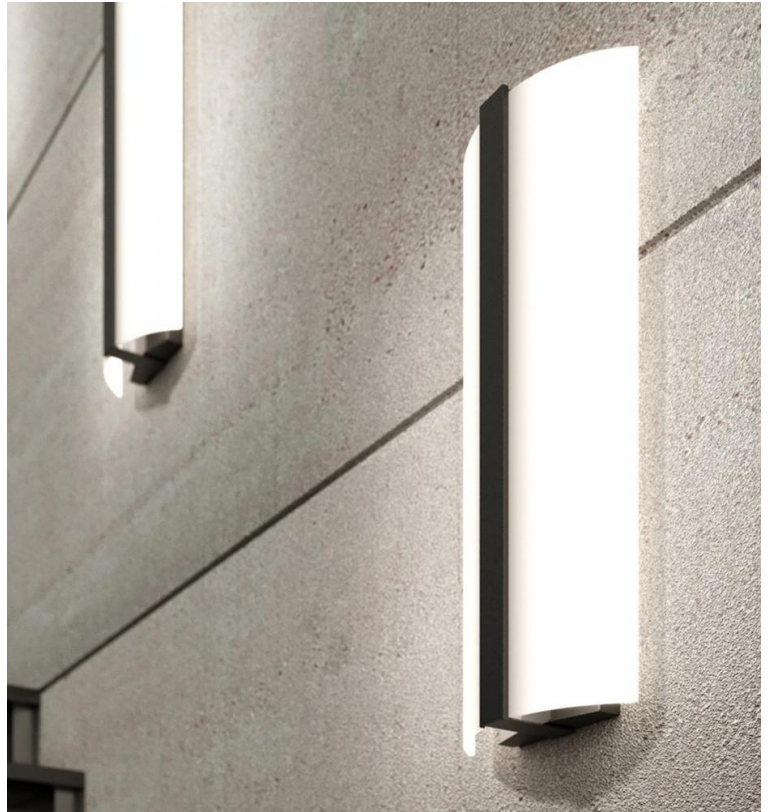

# ARKO II™ - WALL

With a curved acrylic diffuser running up to 48" in height, **ARKO II** is designed to provide general illumination while accenting tall walls. Once illuminated, the central vertical bar is silhouetted, giving the illusion of a slender minimalist frame, ideal for complementing modern architecture.