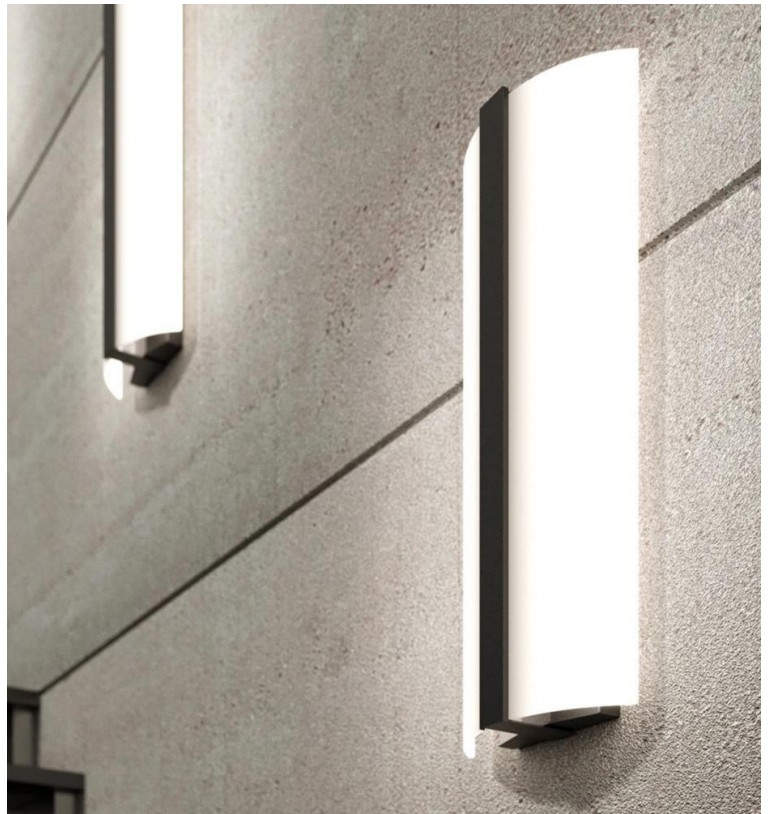

# ARKO II™ - WALL

With a curved acrylic diffuser running up to 48" in height, **ARKO II** is designed to provide general illumination while accenting tall walls. Once illuminated, the central vertical bar is silhouetted, giving the illusion of a slender minimalist frame, ideal for complementing modern architecture.