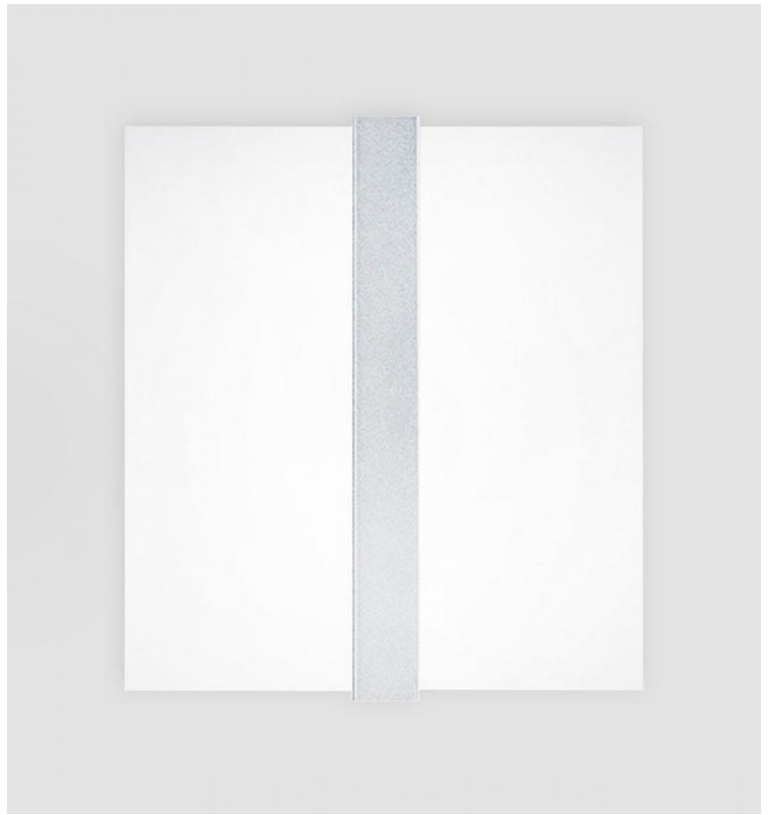

ARKO II™ - WALL