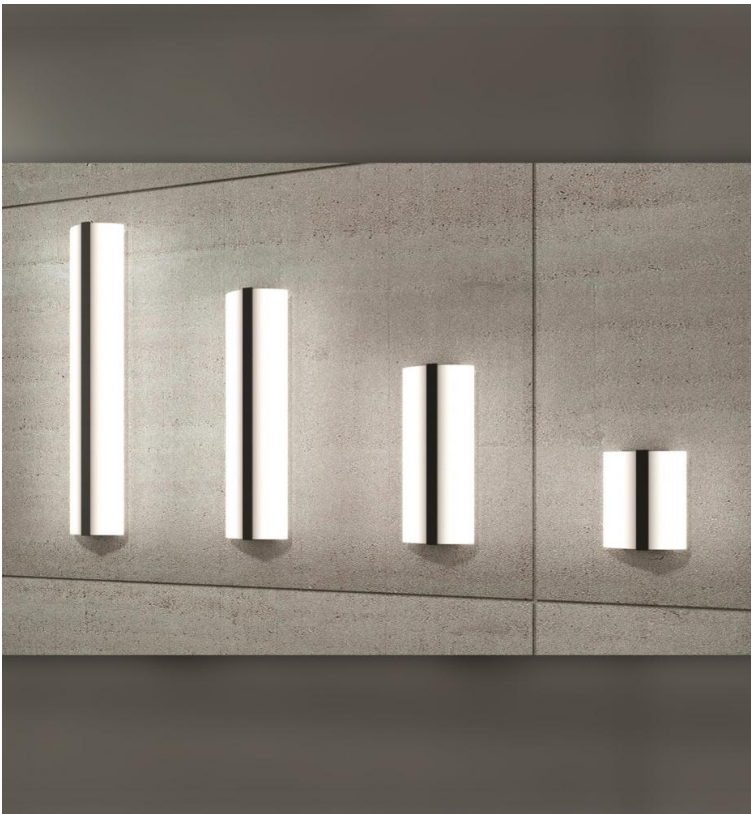

# ARKO II™ - WALL

With a curved acrylic diffuser running up to 48" in height, **ARKO II** is designed to provide general illumination while accenting tall walls. Once illuminated, the central vertical bar is silhouetted, giving the illusion of a slender minimalist frame, ideal for complementing modern architecture.