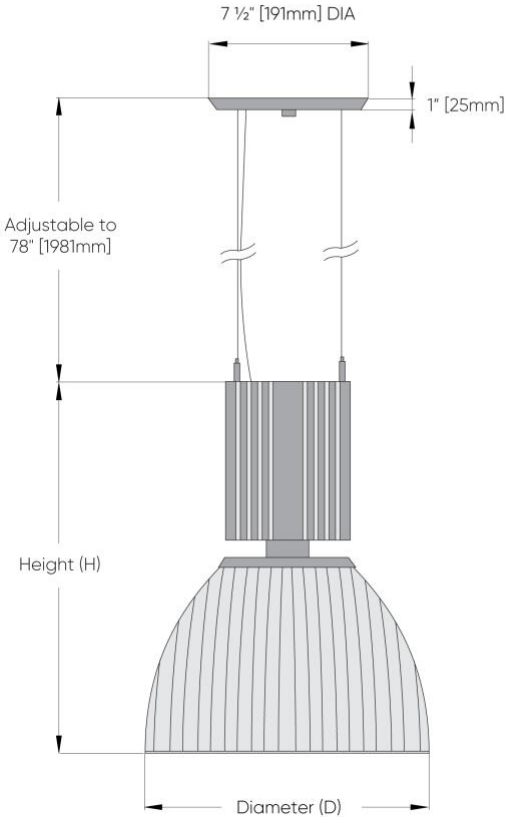

## A. LUMINAIRE

**201250** 12.5", 1703 lms

**201821** 16", 6187 lms

**202270** 22", 7607 lms

**202274** 22", 10867 lms

## C. DECORATIVE OPTIONS

**DE** Decorative Disc (suspended by four cradle bars)

**DS** Decorative Disc (suspended by four spacers)

**RG** Decorative Ring (suspended by four cradle bars)

**RR** Decorative Ring (suspended by four spacers)

## D. OPTIONS

**WR** White Refractor

**RE** Remote Emergency (max distance 15ft, 120/277V, not available with 347V)

**3** 347V (22" diameter only, not available with Remote Emergency)

## DIMENSIONAL DIAGRAMS

Code	Height (H)	Diameter (D)
201250	20 1/2" [521mm]	12 1/2" [318mm]
201821	22" [559mm]	16" [406mm]
202270	27" [686mm]	22" [559mm]
202274	27" [686mm]	22" [559mm]