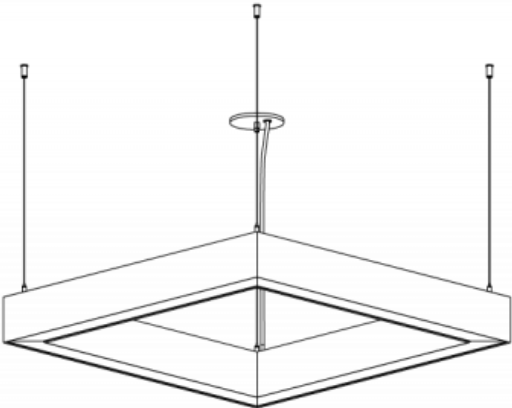

R. SENSORS

BLOCK QUAD™ - SUSPENDED

DIMENSIONAL DIAGRAMS

ISOMETRIC BOTTOM VIEW

Luminaire	A	B
BLFQ1P01/BLFQ2P01	31.76" (806.6mm)	31.76" (806.6mm)
BLFQ1P02/BLFQ2P02	55.76" (1416.2mm)	55.76" (1416.2mm)
BLFQ1P05/BLFQ2P05	31.76" (806.6mm)	55.76" (1416.2mm)