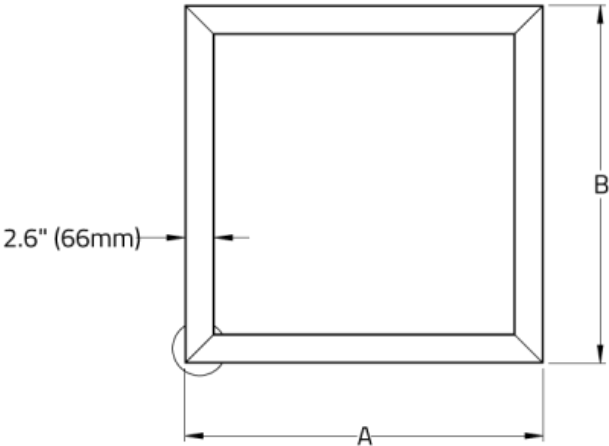

Luminaire	A	B
BLFQ1P01/BLFQ2P01	31.76" (806.6mm)	31.76" (806.6mm)
BLFQ1P02/BLFQ2P02	55.76" (1416.2mm)	55.76" (1416.2mm)
BLFQ1P05/BLFQ2P05	31.76" (806.6mm)	55.76" (1416.2mm)