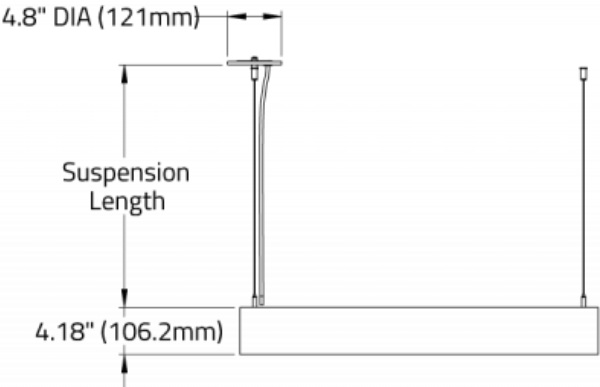

Note: a drawing will be required at time of ordering to determine the required location of the emergency sections or generator circuits.

Q. CIRCUITS

CS1 Single circuit

CS2 Dual circuit¹

¹ Only required if ordering Emergency system.

R. SENSORS

BLOCK QUAD™ - SUSPENDED

DIMENSIONAL DIAGRAMS

ISOMETRIC BOTTOM VIEW

Luminaire	A	B
BLFQ1P01/BLFQ2P01	31.76" (806.6mm)	31.76" (806.6mm)
BLFQ1P02/BLFQ2P02	55.76" (1416.2mm)	55.76" (1416.2mm)
BLFQ1P05/BLFQ2P05	31.76" (806.6mm)	55.76" (1416.2mm)