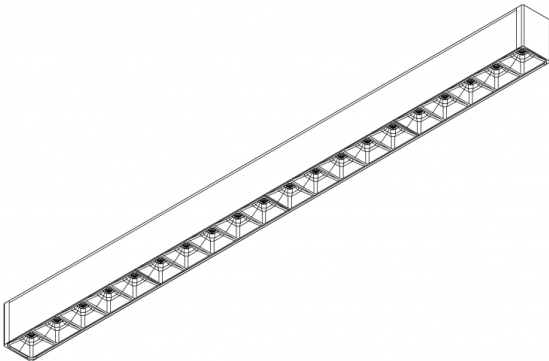

LPW
85
87
91
96
101

BOGGLE™ - CEILING

DIMENSIONAL DIAGRAMS

FIXTURE LENGTH	
2ft	24.25" [616mm]
4ft	48.25" [1225.6mm]
6ft	72.25" [1835.2mm]
8ft	96.25" [2444.8mm]
10ft	120.25" [3054.4mm]
12ft	144.25" [3664mm]