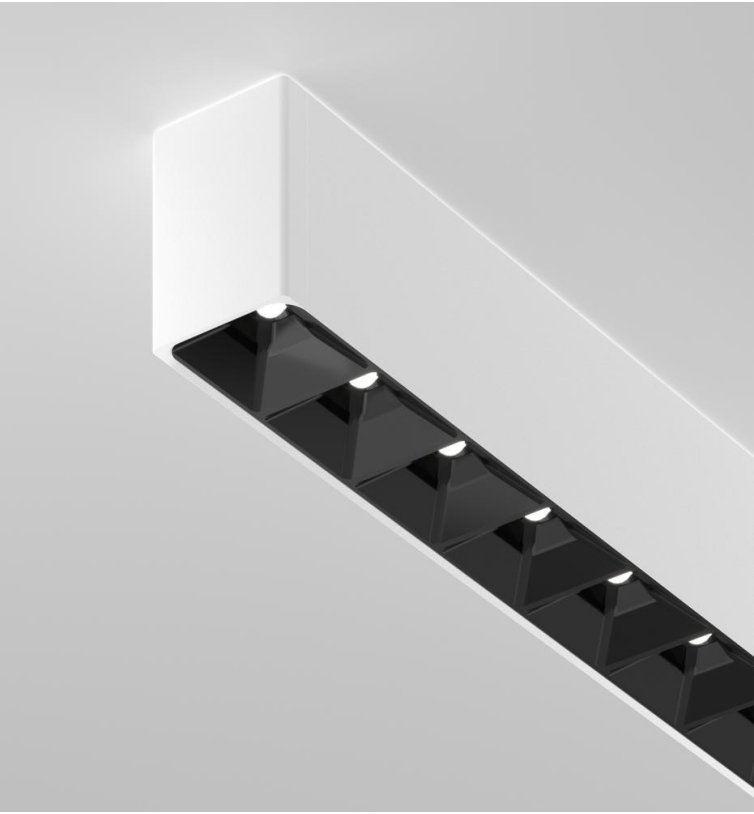

BOGGLE™ - CEILING

Project Name:

Fixture Type:

Fixture Code:

Quantities:

BOGGLE™ - CEILING

BOGGLE™ - CEILING

BOGGLE brings brains and brawn to professional lighting. Miniature downlights assemble into a linear cluster to provide optimum performance with superior optical definition, a 60° cutoff angle, better light efficiency and color rendering, and glare-reducing baffles. Improved color rendering balance, color temperature tunability, and a Unified Glare Rating below 9 make **BOGGLE** especially suitable for workspaces. The curved baffles in black or white present a tailored aesthetic that adds sophistication to the space.

GENERAL SPECIFICATION

Body

Aluminum.

Baffle

Black or White acrylic.

Tunable White

Provides the ability to change the color appearance of light from warm to neutral to cool, to adapt to the needs of the occupant throughout the course of the day.