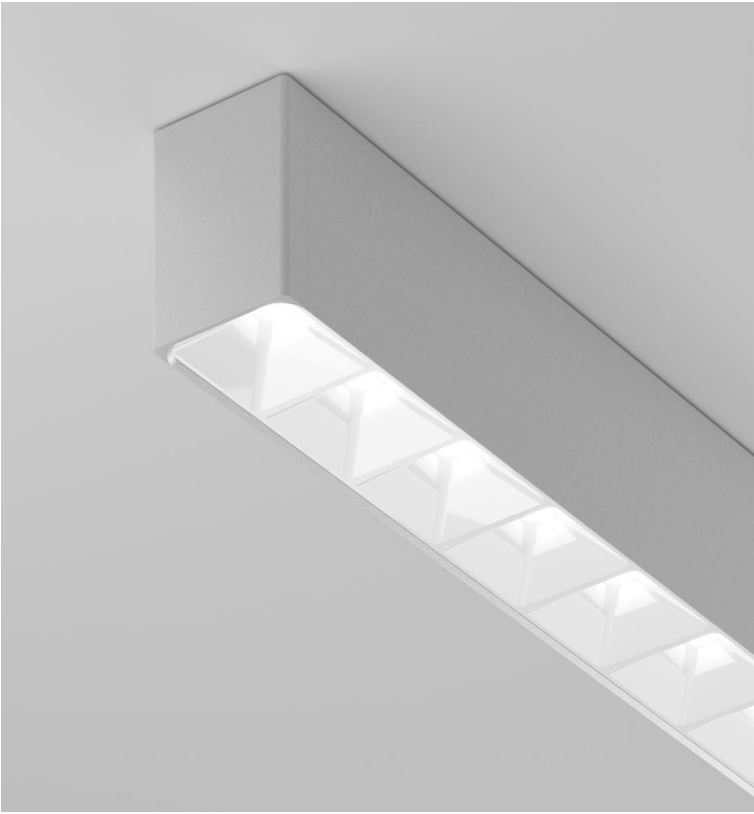

BOGGLE™ - CEILING

Project Name:

Fixture Type:

Fixture Code:

Quantities:

BOGGLE™ - CEILING

BOGGLE™ - CEILING

BOGGLE brings brains and brawn to professional lighting. Miniature downlights assemble into a linear cluster to provide optimum performance with superior optical definition, a 60° cutoff angle, better light efficiency and color rendering, and glare-reducing baffles. Improved color rendering balance, color temperature tunability, and a Unified Glare Rating below 9 make **BOGGLE** especially suitable for workspaces. The curved baffles in black or white present a tailored aesthetic that adds sophistication to the space.

GENERAL SPECIFICATION

Body

Aluminum.

Baffle

Black or White acrylic.

Tunable White

Provides the ability to change the color appearance of light from warm to neutral to cool, to adapt to the needs of the occupant throughout the course of the day.