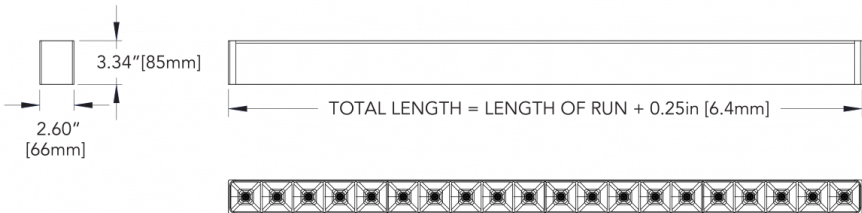

PERFORMANCE DATA

DIRECT WHITE BAFFLE

LUMEN/FT
1000
800
600
400
200

WATT/FT
11
9
6
4
2

LPW
90
92
96
101
107

DIRECT BLACK BAFFLE

LUMEN/FT
1000
800
600
400
200

WATT/FT
11
9
6
4
2

LPW
85
87
91
96
101

BOGGLE™ - CEILING

DIMENSIONAL DIAGRAMS

FIXTURE LENGTH	
2ft	24.25" [616mm]
4ft	48.25" [1225.6mm]
6ft	72.25" [1835.2mm]
8ft	96.25" [2444.8mm]
10ft	120.25" [3054.4mm]
12ft	144.25" [3664mm]