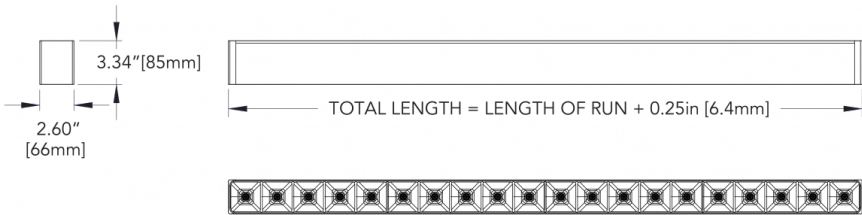

FA28 Wood grain - Dark Walnut¹

¹ Longer than normal lead times, consult factory.

K. EMERGENCY

E0 Not required

E1 Emergency system - Integral¹

E3 Emergency generated circuit - Remote¹

¹ A drawing will be required at time of ordering to determine the required number and location of the emergency sections or generator circuits. Not available in 347V. Available upon request, consult factory for details.

BOGGLE™ - CEILING

DIMENSIONAL DIAGRAMS

FIXTURE LENGTH	
2ft	24.25" [616mm]
4ft	48.25" [1225.6mm]
6ft	72.25" [1835.2mm]
8ft	96.25" [2444.8mm]
10ft	120.25" [3054.4mm]
12ft	144.25" [3664mm]