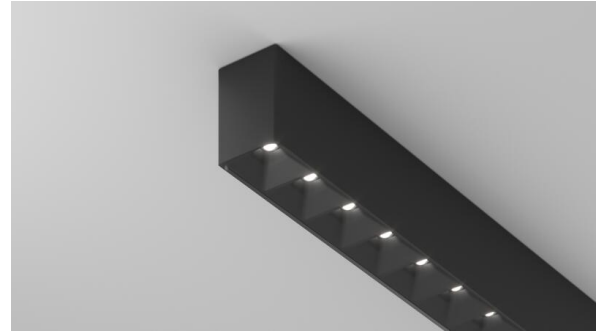

BOGGLE™

SHORT SPECIFICATION SHEET

Fixture Type

Fixture Code

Quantities

1 DESCRIPTION

BOGGLE brings brains and brawn to professional lighting. Miniature downlights assemble into a linear cluster to provide optimum performance with superior optical definition, a 60° cutoff angle, better light efficiency and color rendering, and glare-reducing baffles. Improved color rendering balance, color temperature tunability, and a Unified Glare Rating below 9 make **BOGGLE** especially suitable for workspaces. The curved baffles in black or white present a tailored aesthetic that adds sophistication to the space.

2 MOUNTING & OPTICS

3 APPROVALS

4 GENERAL SPECIFICATION

BODY

Aluminum.

FINISH

Powder coated.

BAFFLE

Black or White acrylic.

MECHANICAL

Luminaires mount directly over J box (by others).