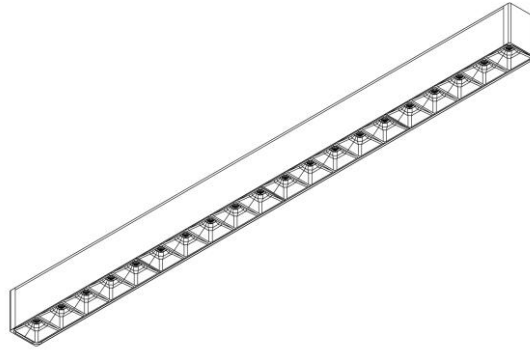

10 DIMENSIONAL DIAGRAMS

FIXTURE LENGTH	
2ft	24 1/4" [616mm]
4ft	48 1/4" [1226mm]
6ft	72 1/4" [1835mm]
8ft	96 1/4" [2445mm]
10ft	120 1/4" [3054mm]
12ft	144 1/4" [3664mm]