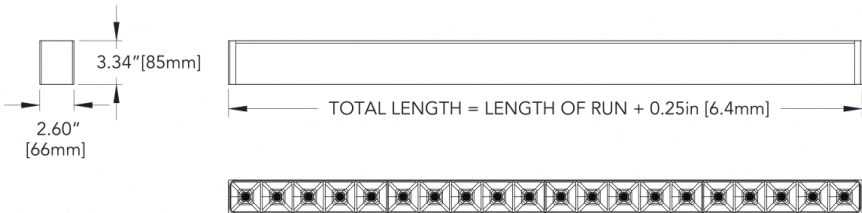

FA28 Wood grain - Dark Walnut¹

¹ Longer than normal lead times, consult factory.

K. EMERGENCY

E0 Not required

E1 Emergency system - Integral

E3 Emergency generated circuit - Remote¹

¹ A drawing will be required at time of ordering to determine the required number and location of the emergency sections or generator circuits. Not available in 347V. Available upon request, consult factory for details.

BOGGLE™ - CEILING

DIMENSIONAL DIAGRAMS

| FIXTURE LENGTH | |
|----------------|--------------------|
| 2ft | 24.25" [616mm] |
| 4ft | 48.25" [1225.6mm] |
| 6ft | 72.25" [1835.2mm] |
| 8ft | 96.25" [2444.8mm] |
| 10ft | 120.25" [3054.4mm] |
| 12ft | 144.25" [3664mm] |