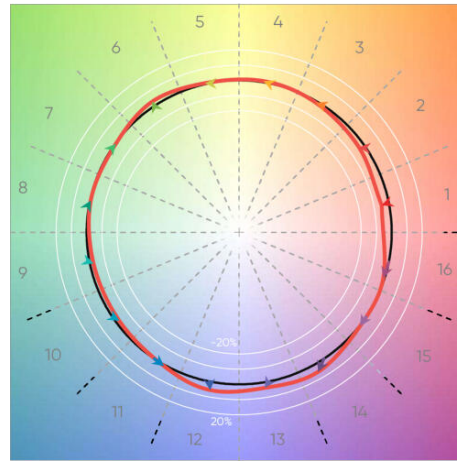

CCT 3000K

CRI (Ra)	92
CRI (R9)	58
TM30 Rf	92
TM30 Rg	100
Duv	-0.0003