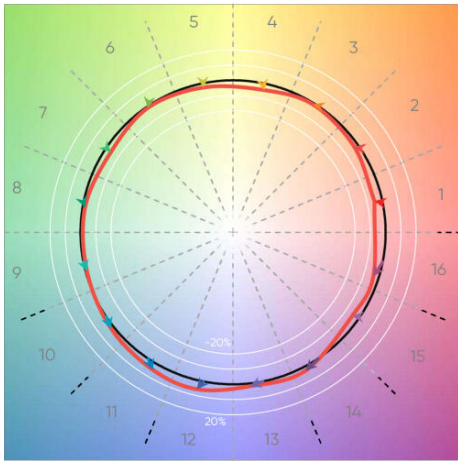

9 TM-30 DATA

CCT 2700K

CRI (Ra)	93
CRI (R9)	61
TM30 Rf	91
TM30 Rg	98
Duv	-0.0022