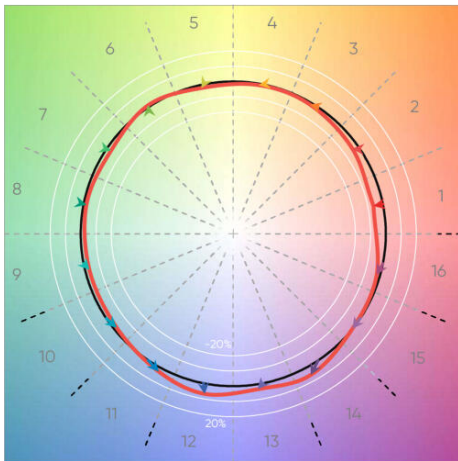

CCT 3500K

CRI (Ra)	91
CRI (R9)	53
TM30 Rf	90
TM30 Rg	99
Duv	-0.0007