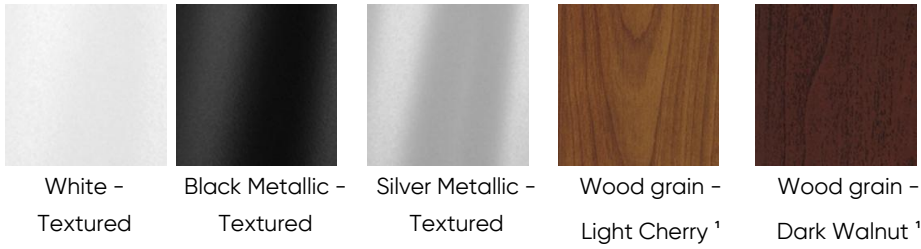

5 DESIGN OPTIONS

FIXTURE FINISH

¹ Longer than normal lead times, consult factory.

6 HOW TO ORDER

A. LUMINAIRE

BGGC1C Direct

One power cord for every 50 linear feet.

B. LENGTH OF RUN

SFA_ _ _ _

The minimum order length is 4ft, with lengths available in 2ft increments.

C. LENGTH

SL02 2ft ¹	SL04 4ft	SL06 6ft	SL08 8ft
SL10 10ft	SL12 12ft		

¹ Consult factory if a 2ft length is required.

D. BAFFLE

BL1 White Baffle (Gloss)	BL2 Black Baffle (Gloss)	BL3 White Baffle (Matte)	BL4 Black Baffle (Matte)

Data shown based on max values. Consult Performance Data download for more details.