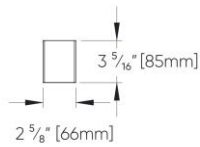

10 DIMENSIONAL DIAGRAMS

FIXTURE LENGTH	
2ft	24 1/4" [616mm]
4ft	48 1/4" [1226mm]
6ft	72 1/4" [1835mm]
8ft	96 1/4" [2445mm]
10ft	120 1/4" [3054mm]
12ft	144 1/4" [3664mm]