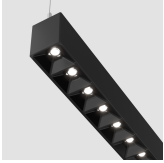

BOGGLE™ - CONTINUOUS

Project Name:

Fixture Type:

Fixture Code:

Quantities:

A. LUMINAIRE

BGGL1P Direct

BGGL2P Direct/Indirect