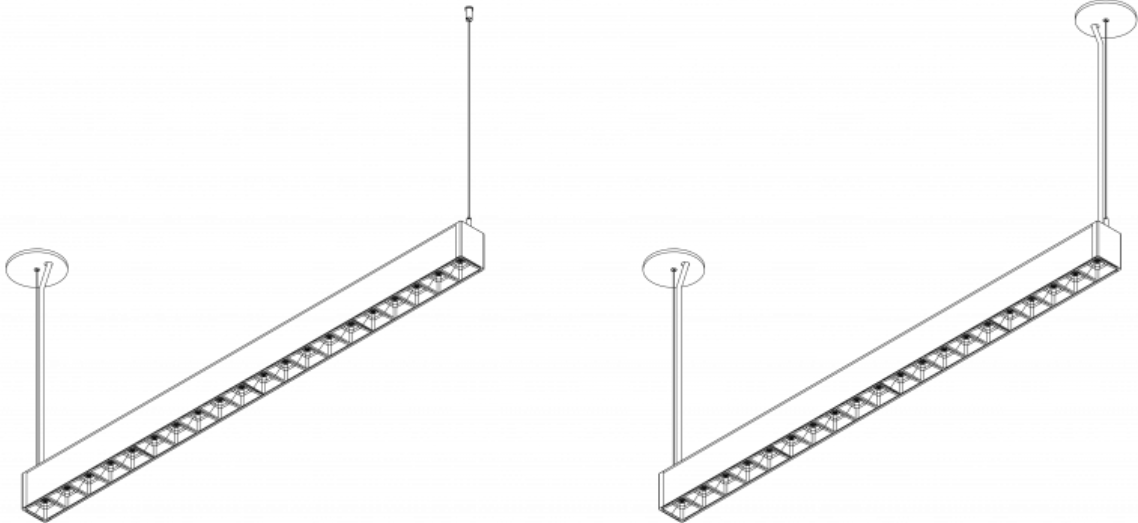

S. CIRCUITS

CS1 Single circuit

CS2 Dual circuit¹

¹ Independant control for upright BGGL2P. Two power cords required when ordering dual circuit and tunable white together.

T. SENSORS

BOGGLE™ - CONTINUOUS

DIMENSIONAL DIAGRAMS

2 Power feeds will be necessary in the case that Direct/Indirect illumination is requested with Tunable White Direct option.

FIXTURE LENGTH	
2ft	24.25" [616mm]
4ft	48.25" [1225.6mm]
6ft	72.25" [1835.2mm]
8ft	96.25" [2444.8mm]
10ft	120.25" [3054.4mm]
12ft	144.25" [3664mm]