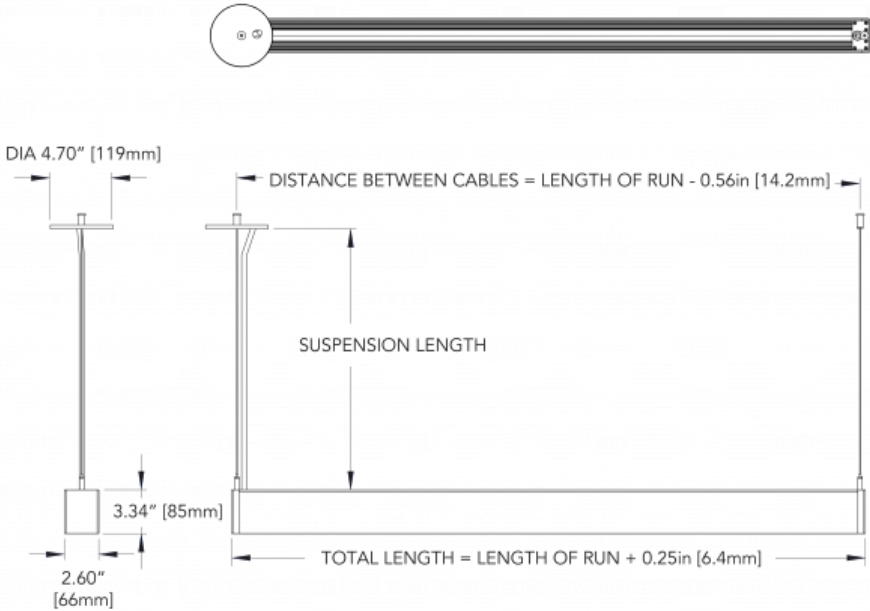

S. CIRCUITS

CS1 Single circuit

CS2 Dual circuit¹

¹ Independant control for upright BGGL2P. Two power cords required when ordering dual circuit and tunable white together.

T. SENSORS

BOGGLE™ - CONTINUOUS

DIMENSIONAL DIAGRAMS

2 Power feeds will be necessary in the case that Direct/Indirect illumination is requested with Tunable White Direct option.

FIXTURE LENGTH	
2ft	24.25" [616mm]
4ft	48.25" [1225.6mm]
6ft	72.25" [1835.2mm]
8ft	96.25" [2444.8mm]
10ft	120.25" [3054.4mm]
12ft	144.25" [3664mm]