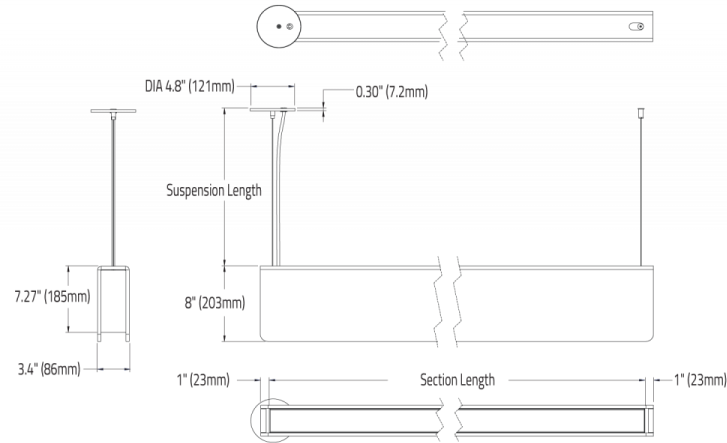

B. LENGTH OF RUN

SFA _ _ _ _

Order in 2ft increments starting at 4ft.

C. MAX LENGTH PER SECTION

SL04 4ft

SL06 6ft

SL08 8ft

SL10 10ft

DIMENSIONAL DIAGRAMS

BOOK NON ILLUMINATED - PROFILE

BOOK NON ILLUMINATED - ISOMETRIC VIEWS

BOOK II NON ILLUMINATED - PROFILE

BOOK II NON ILLUMINATED - ISOMETRIC VIEWS