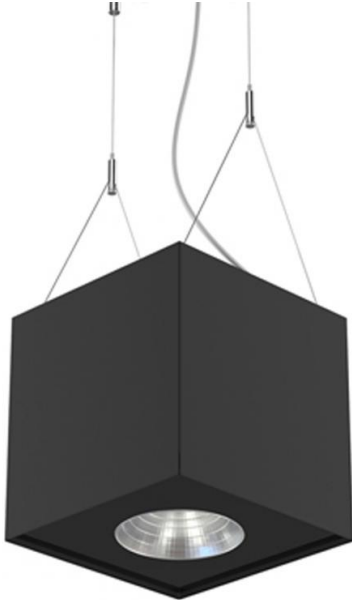

# BOX™ - SUSPENDED

Project Name:

Fixture Type:

Fixture Code:

Quantities:

**BOX™ - SUSPENDED**

# BOX™ - SUSPENDED

**BOX** is a powerful downlight series with exceptional performance suitable for high ceiling applications. Equipped with high-efficiency reflectors optimized for beam definition and maximum center beam candela power, BOX delivers up to 12,900 lumens. Constructed of aluminum, the robust cuboid fits well with functionalist architecture. Available in single, double, and quad downlights.