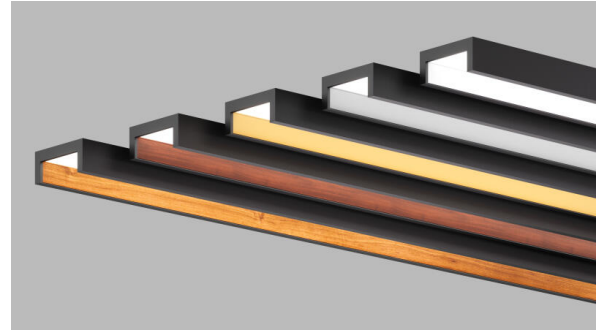

BRIDGE™

SHORT SPECIFICATION SHEET

FIXTURE TYPE

FIXTURE CODE

QUANTITIES

1 HOW TO ORDER

LUMINAIRE BRID1P Direct BRID2P Direct/Indirect One power cord for every 50 linear feet.	LENGTH OF RUN Length of run is 4, 6, 8, 10 or 12ft only, not available as a continuous run. SFA_ _ _ _	LENGTH SL04 4ft SL06 6ft SL08 8ft SL10 10ft SL12 12ft	DISTRIBUTION DR0 Direct 100% DR1 Direct 25% / Indirect 75% DR3 Direct 60% / Indirect 40%
LUMENS/FT LPF040 400 lm/ft ¹ LPF060 600 lm/ft ¹ LPF080 800 lm/ft ^{1, 2, 3} LPF100 1000 lm/ft ^{2, 3} LPF120 1200 lm/ft ^{2, 3} LPF140 1400 lm/ft ^{2, 3} ¹ 100% direct light ² 25% direct light / 75% indirect light ³ 60% direct light / 40% indirect light	CRI CR80 CRI 80+ CR90 CRI 90+	CCT CTA27 2700K CTA30 3000K CTA35 3500K CTA40 4000K	VOLTAGE V1 120/277V V2 240V ¹ V3 347V ² V4 Low Voltage ³ ¹ Not available in North America. ² Only available with DA01 dimming. ³ Only available with DA45 dimming.
DIMMING DA01 0-10V Dimming 1.0% DA02 0-10V Dimming 0.1% ¹ DA20 DALI Dimming 0.1% ¹ DA21 DALI Dimming 1.0% ¹ DA30 DSI/switchDim ² DA45 PoE ³ ¹ Not available with V3. ² Not available in North America. ³ Only available with V4.	CEILING TYPE H1 Hard ceiling ² G1 Grid ceiling ¹ The cost for the canopies, power cables, connections mechanisms and endcaps for the fixture has been added to these items. ¹ Combo kit provided includes installation to T-bar and through tile mount. Available with remote box only. ² Designed for drywall ceilings.	DRIVER LOCATION DT01 Recessed ceiling box with integrated canopy ¹ DT02 Remote Box ² ¹ Recessed ceiling box with integrated canopy is not available with 12ft and 1400 lm/ft. ² Grid ceiling available with Remote Box only.