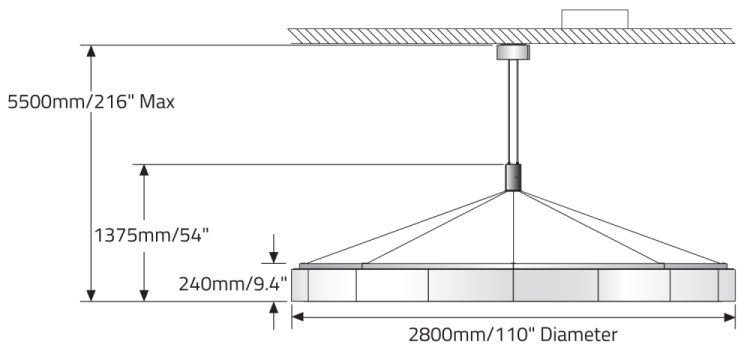

150A031VE Umbrella tool for assembly
(Retains structural integrity during the installation process)

1. One required per order

BUBBLE™ - 2800

TECHNICAL DATA

LUMINAIRE

Code	BCBBWH886
Diameter	110"
Power (LED)	564W
Delivered lms	37282
LPW	66
Weight	165.3lb

APPROVALS

IP20

BUBBLE™ - 2800

DIMENSIONAL DIAGRAMS

Low Profile Pendant with Remote Power Supply.

Adjustable Pendant with IPS option

Adjustable Pendant with RPS option

Ceiling Mounting with IPS option