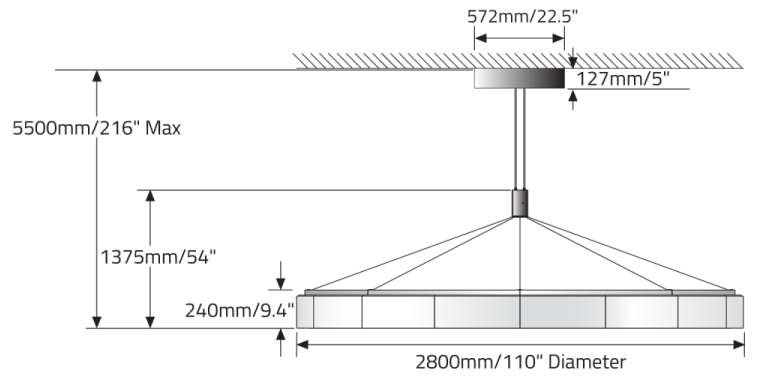

### LUMINAIRE

<b>Code</b>	<b>BCBBWH886</b>
<b>Diameter</b>	110"
<b>Power (LED)</b>	564W
<b>Delivered lms</b>	37282
<b>LPW</b>	66
<b>Weight</b>	165.3lb

---

## DIMENSIONAL DIAGRAMS

**Low Profile Pendant with Remote Power Supply.**

**Adjustable Pendant with IPS option**

**Adjustable Pendant with RPS option**

**Ceiling Mounting with IPS option**

**Ceiling Mounting with RPS option**