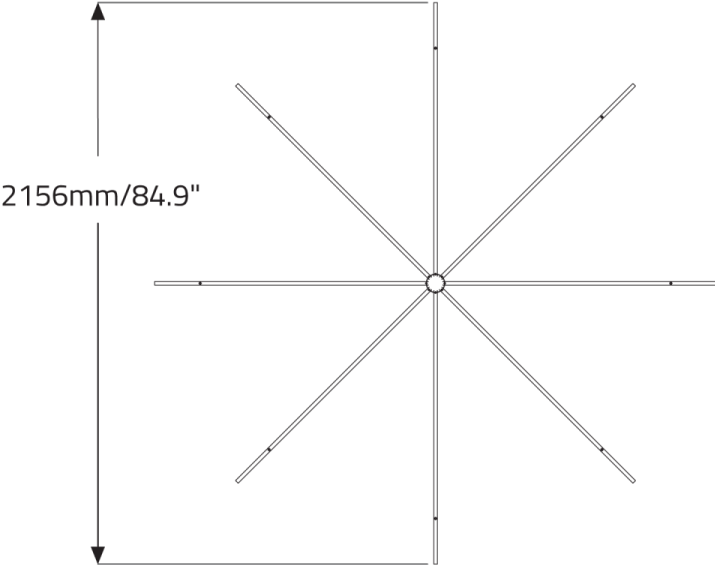

BUBBLE™ - 2800

150A031VE UMBRELLA