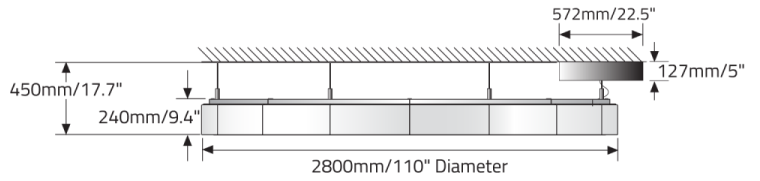

### LUMINAIRE

<b>Code</b>	<b>BCBBWH886</b>
<b>Diameter</b>	110"
<b>Power (LED)</b>	564W
<b>Delivered lms</b>	37282
<b>LPW</b>	66
<b>Weight</b>	165.3lb

---

## DIMENSIONAL DIAGRAMS

**Low Profile Pendant with Remote Power Supply.**

**Adjustable Pendant with IPS option**

**Adjustable Pendant with RPS option**

**Ceiling Mounting with IPS option**

**Ceiling Mounting with RPS option**