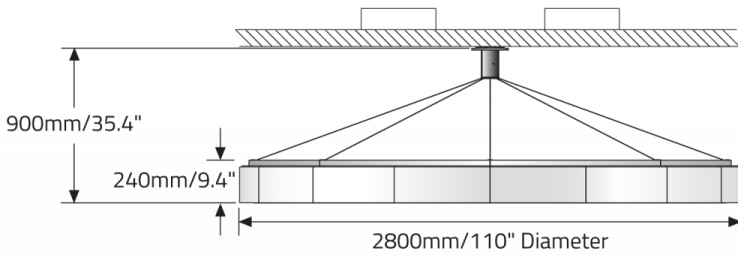

150A031VE Umbrella tool for assembly
(Retains structural integrity during the installation process)

1. One required per order

BUBBLE™ - 2800

TECHNICAL DATA

LUMINAIRE

Code	BCBBWH886
Diameter	110"
Power (LED)	564W
Delivered lms	37282
LPW	66
Weight	165.3lb

APPROVALS

IP20

BUBBLE™ - 2800

DIMENSIONAL DIAGRAMS

Low Profile Pendant with Remote Power Supply.

Adjustable Pendant with IPS option

Adjustable Pendant with RPS option

Ceiling Mounting with IPS option