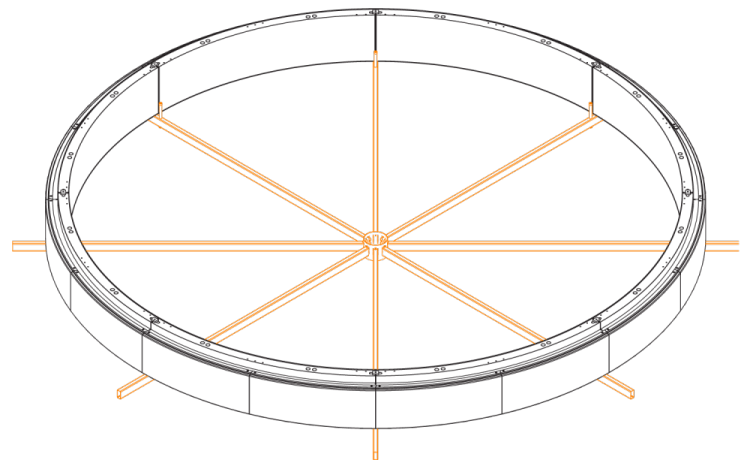

## DIMENSIONAL DIAGRAMS

**Low Profile Pendant with Remote Power Supply.**

**Adjustable Pendant with IPS option**

**Adjustable Pendant with RPS option**

**Ceiling Mounting with IPS option**

**Ceiling Mounting with RPS option**