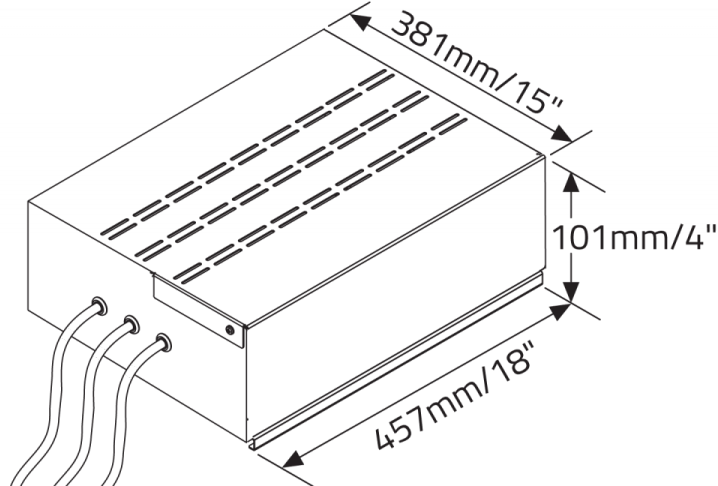

Round metal frame consisting of modules combined together for electrical and mechanical connections. Bubble comes in the following diameter of 2800mm (110.0").

Power cables

Luminaires supplied with 7.8m/20' of cable. Cables can be extended to a maximum overall distance of 20m/64'. Custom cable lengths can be supplied to special order.

APPROVALS

IP20

BUBBLE™ - 2800

DIMENSIONAL DIAGRAMS

Low Profile Pendant with Remote Power Supply.

Adjustable Pendant with IPS option

Adjustable Pendant with RPS option

Ceiling Mounting with IPS option

Ceiling Mounting with RPS option

Umbrella tool for assembly

BUBBLE™ - 2800

150A031VE UMBRELLA

**RPS Remote power supply box
(2 required for LP and CM)**