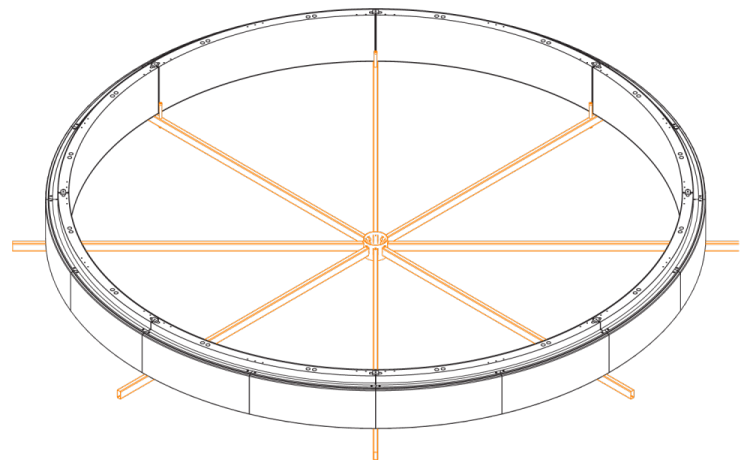

Round metal frame consisting of modules combined together for electrical and mechanical connections. Bubble comes in the following diameter of 2800mm (110.0").

Power cables

Luminaires supplied with 7.8m/20' of cable. Cables can be extended to a maximum overall distance of 20m/64'. Custom cable lengths can be supplied to special order.

150A031VE Umbrella tool for assembly
(Retains structural integrity during the installation process)

1. One required per order

BUBBLE™ - 2800

TECHNICAL DATA

LUMINAIRE

Code	BCBBWH886
Diameter	110"
Power (LED)	564W
Delivered lms	37282
LPW	66
Weight	165.3lb

APPROVALS

IP20

BUBBLE™ - 2800

DIMENSIONAL DIAGRAMS

Low Profile Pendant with Remote Power Supply.

Adjustable Pendant with IPS option

Adjustable Pendant with RPS option

Ceiling Mounting with IPS option

Ceiling Mounting with RPS option

Umbrella tool for assembly

BUBBLE™ - 2800

150A031VE UMBRELLA

**RPS Remote power supply box
(2 required for LP and CM)**