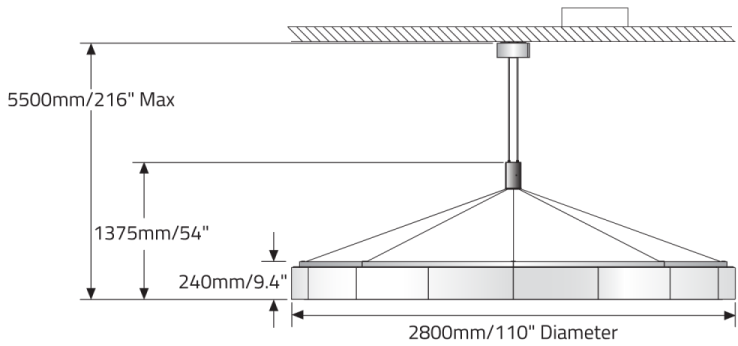

### LUMINAIRE

<b>Code</b>	<b>BCBBWH886</b>
<b>Diameter</b>	110"
<b>Power (LED)</b>	564W
<b>Delivered lms</b>	37282
<b>LPW</b>	66
<b>Weight</b>	165.3lb

---

## DIMENSIONAL DIAGRAMS

**Low Profile Pendant with Remote Power Supply.**

**Adjustable Pendant with IPS option**

**Adjustable Pendant with RPS option**

**Ceiling Mounting with IPS option**

**Ceiling Mounting with RPS option**