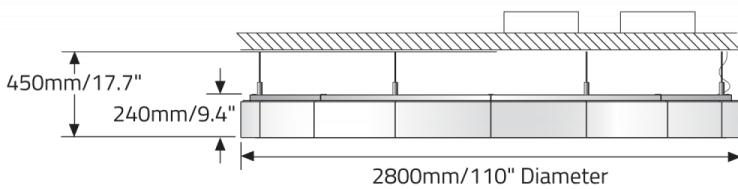

150A031VE Umbrella tool for assembly
(Retains structural integrity during the installation process)

1. One required per order

BUBBLE™ - 2800

TECHNICAL DATA

LUMINAIRE

Code	BCBBWH886
Diameter	110"
Power (LED)	564W
Delivered lms	37282
LPW	66
Weight	165.3lb

APPROVALS

IP20

BUBBLE™ - 2800

DIMENSIONAL DIAGRAMS

Low Profile Pendant with Remote Power Supply.

Adjustable Pendant with IPS option

Adjustable Pendant with RPS option

Ceiling Mounting with IPS option