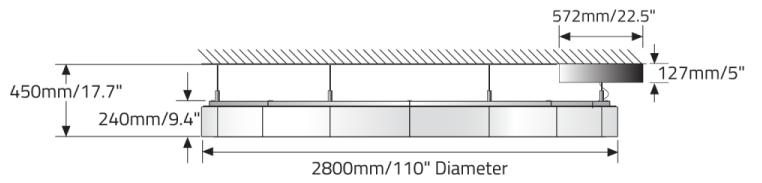

150A031VE Umbrella tool for assembly
(Retains structural integrity during the installation process)

1. One required per order

BUBBLE™ - 2800

TECHNICAL DATA

LUMINAIRE

Code	BCBBWH886
Diameter	110"
Power (LED)	564W
Delivered lms	37282
LPW	66
Weight	165.3lb

APPROVALS

IP20

BUBBLE™ - 2800

DIMENSIONAL DIAGRAMS

Low Profile Pendant with Remote Power Supply.

Adjustable Pendant with IPS option

Adjustable Pendant with RPS option

Ceiling Mounting with IPS option