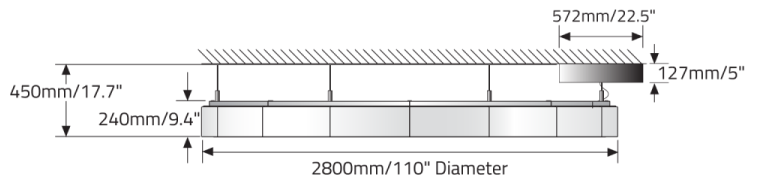

150A031VE Umbrella tool for assembly
(Retains structural integrity during the installation process)

1. One required per order

BUBBLE™ - 2800

TECHNICAL DATA

LUMINAIRE

Code	BCBBWH886
Diameter	110"
Power (LED)	564W
Delivered lms	37282
LPW	66
Weight	165.3lb

APPROVALS

IP20

BUBBLE™ - 2800

DIMENSIONAL DIAGRAMS

Low Profile Pendant with Remote Power Supply.

Adjustable Pendant with IPS option

Adjustable Pendant with RPS option

Ceiling Mounting with IPS option