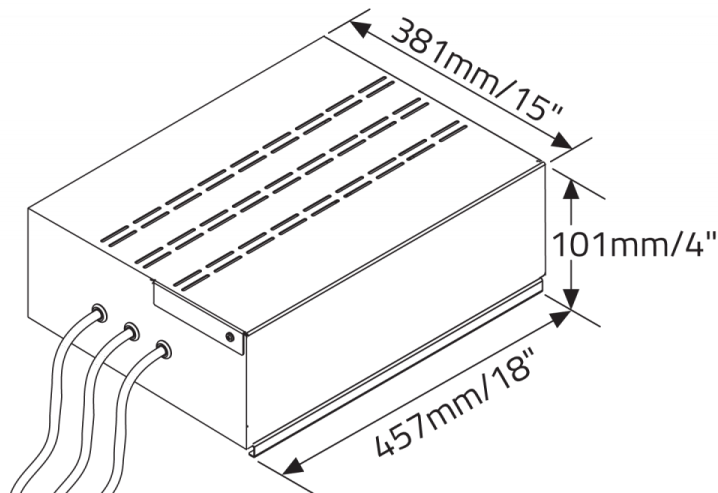

Round metal frame consisting of modules combined together for electrical and mechanical connections. Bubble comes in the following diameter of 2800mm (110.0").

Power cables

Luminaires supplied with 7.8m/20' of cable. Cables can be extended to a maximum overall distance of 20m/64'. Custom cable lengths can be supplied to special order.

APPROVALS

IP20

BUBBLE™ - 2800

DIMENSIONAL DIAGRAMS

Low Profile Pendant with Remote Power Supply.

Adjustable Pendant with IPS option

Adjustable Pendant with RPS option

Ceiling Mounting with IPS option

Ceiling Mounting with RPS option

Umbrella tool for assembly

BUBBLE™ - 2800

150A031VE UMBRELLA

**RPS Remote power supply box
(2 required for LP and CM)**