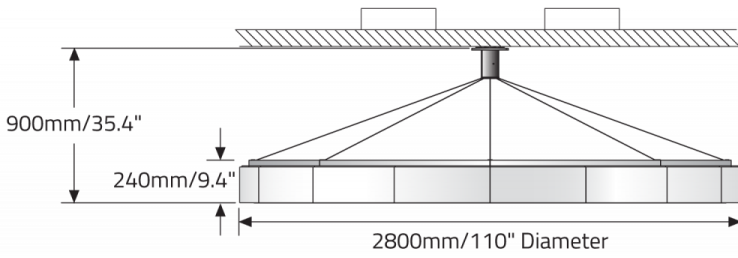

BUBBLE™ - 2800

DIMENSIONAL DIAGRAMS

Low Profile Pendant with Remote Power Supply.