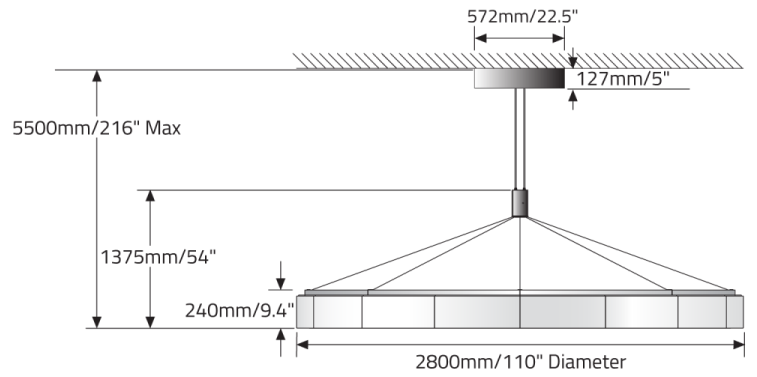

150A031VE Umbrella tool for assembly
(Retains structural integrity during the installation process)

1. One required per order

BUBBLE™ - 2800

TECHNICAL DATA

LUMINAIRE

Code	BCBBWH886
Diameter	110"
Power (LED)	564W
Delivered lms	37282
LPW	66
Weight	165.3lb

APPROVALS

IP20

BUBBLE™ - 2800

DIMENSIONAL DIAGRAMS

Low Profile Pendant with Remote Power Supply.

Adjustable Pendant with IPS option

Adjustable Pendant with RPS option

Ceiling Mounting with IPS option