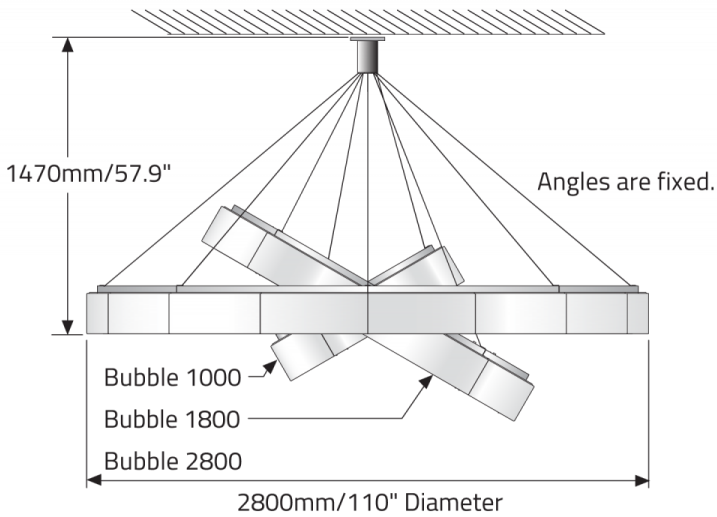

## DIMENSIONAL DIAGRAMS

**3 x Remote drivers /  
power supply included**

**Adjustable Pendant option**

**Low Profile Pendant option**

**Umbrella tool for assembly**

**BUBBLE 3D RGB™ - SUSPENDED**

**150A031VE Umbrella**