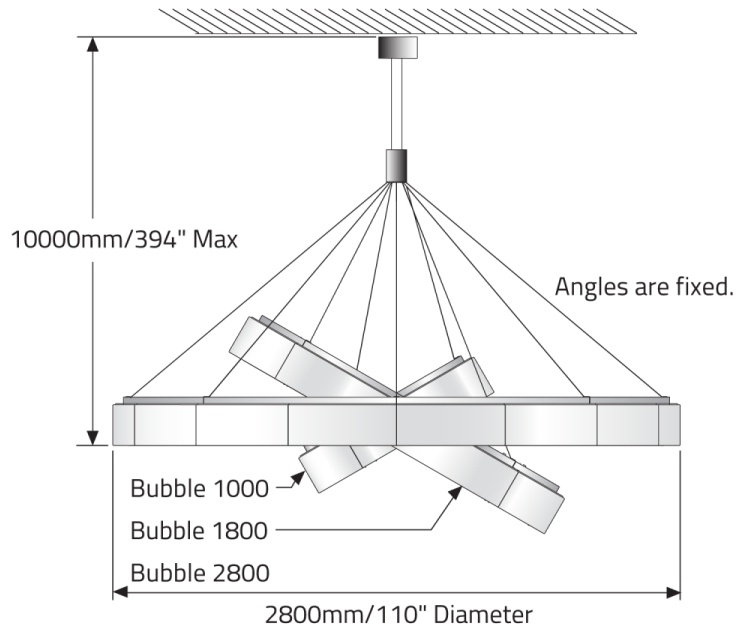

Adjustable Pendant option