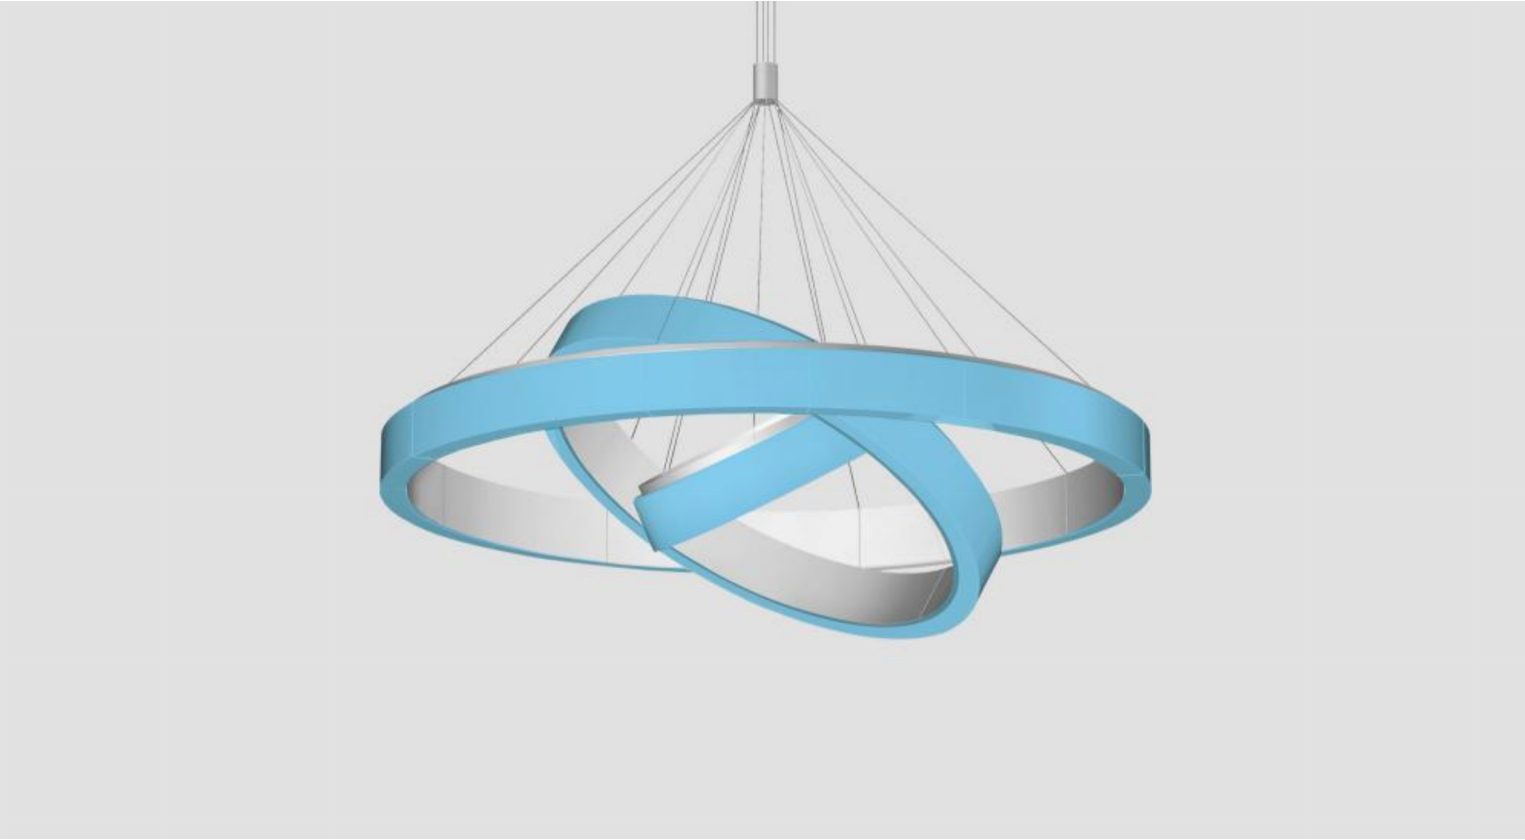

# BUBBLE 3D RGB™ - SUSPENDED

Project Name:

Fixture Type:

Fixture Code:

Quantities:

# BUBBLE 3D RGB™ - SUSPENDED

### Housing

Round metal frame consisting of modules combined together for electrical and mechanical connection. Bubble 3D supplied in the following diameters: 1000mm (39.4"), 1800mm (70.9") and 2800mm (110.0").