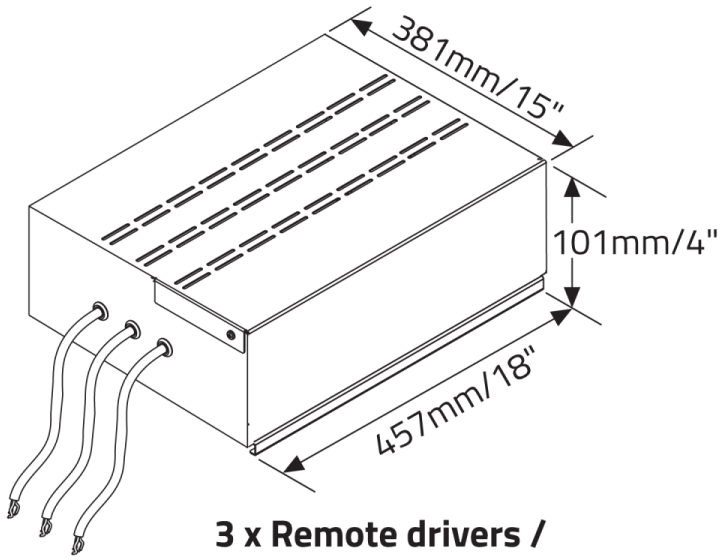

BUBBLE 3D RGB™ - SUSPENDED

DIMENSIONAL DIAGRAMS

**3 x Remote drivers /
power supply included**