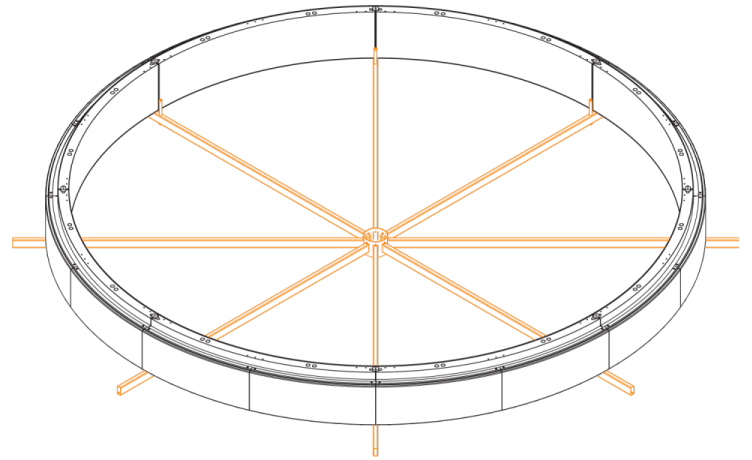

## DIMENSIONAL DIAGRAMS

**3 x Remote drivers /  
power supply included**

**Adjustable Pendant option**

**Low Profile Pendant option**

**Umbrella tool for assembly**

**BUBBLE 3D RGB™ - SUSPENDED**

**150A031VE Umbrella**