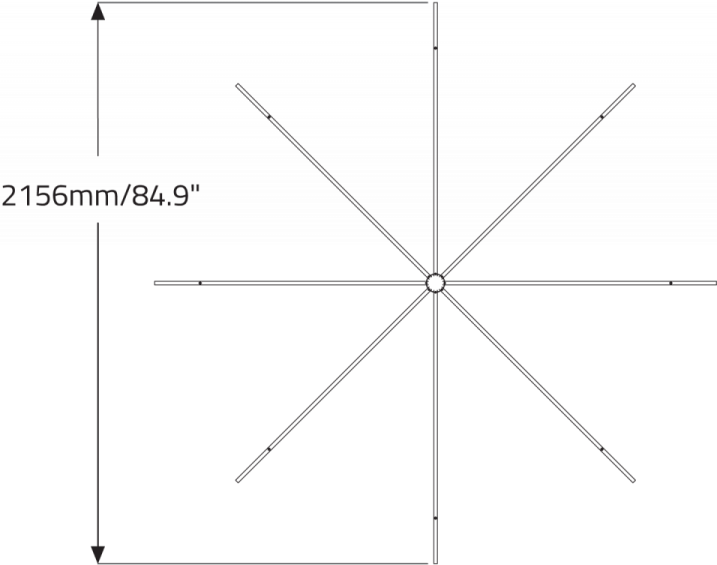

## DIMENSIONAL DIAGRAMS

**3 x Remote drivers /  
power supply included**

**Adjustable Pendant option**

**Low Profile Pendant option**

**Umbrella tool for assembly**

**BUBBLE 3D RGB™ - SUSPENDED**

**150A031VE Umbrella**