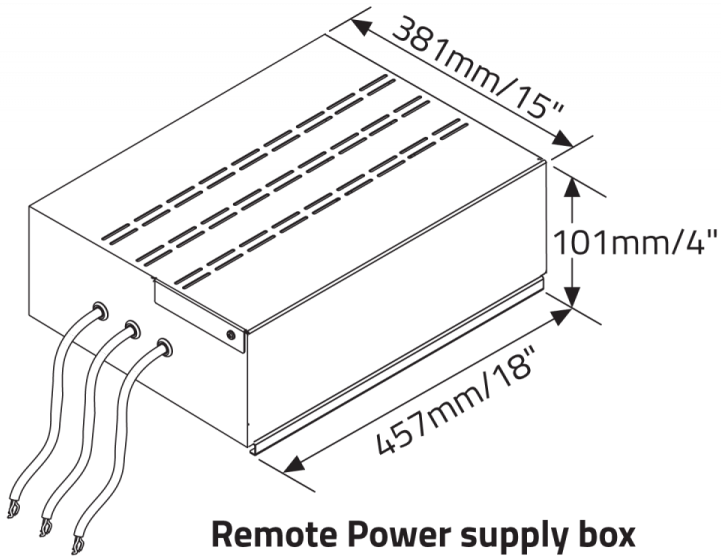

BUBBLE 3D™ - SUSPENDED

DIMENSIONAL DIAGRAMS

**Remote Power supply box
(2 required)**