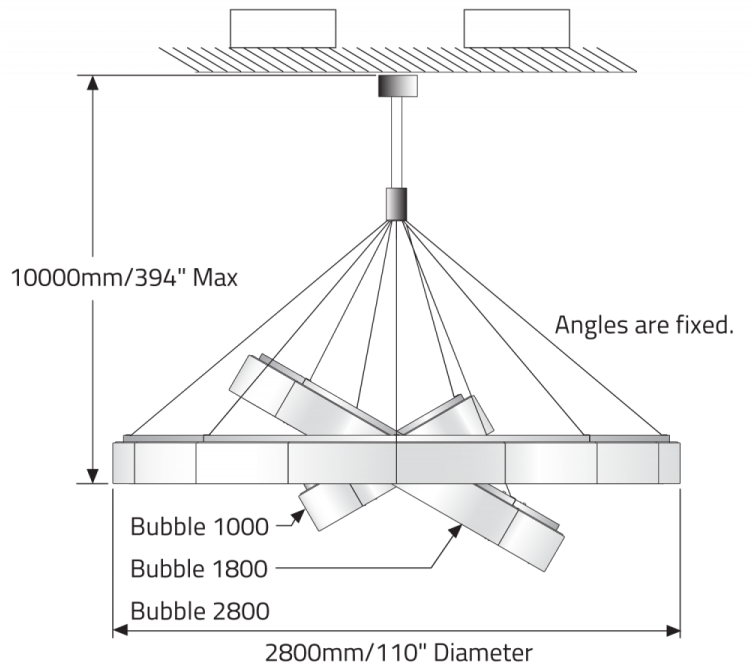

Adjustable pendant option