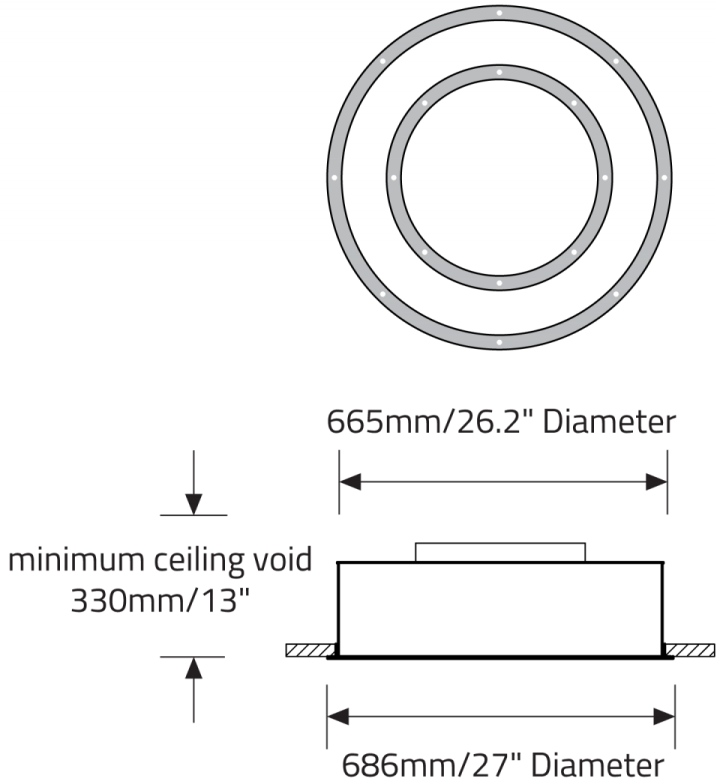

BUBBLE UP™ - RECESSED

Project Name:

Fixture Type:

Fixture Code:

Quantities:

BUBBLE UP™ - RECESSED

BUBBLE UP™ - RECESSED

No shape evokes the feeling of harmony, community, and perfection as the circle. **BUBBLE UP** is a family of recessed circles ranging from 27" to 59" in diameter, offering a variety of light combinations to enhance a range of design themes from elegant to whimsical.

B. CCT

30 3000K	35 3500K	40 4000K
-----------------	-----------------	-----------------

C. OPTIONS

3 347V

TECHNICAL DATA

LUMINAIRE

Code	941001	941011	941021	941101	941111	941121
Light Distribution	Ring of White LEDs	Ring of White LEDs	Ring of White LEDs	Ring of RGB LEDs	Ring of RGB LEDs	Ring of RGB LEDs
Diameter	27"	43"	59"	27"	43"	59"
Power (LED)	103W	168W	232W	45W	80W	110W
Delivered lms	4076	6764	9788			
Delivered lms (White LEDs only)						
LPW	40	40	42			

Code	941201	941211	941221	941301	941311	941321
Light Distribution	Ring of White LEDs/RGB Center	Ring of White LEDs/RGB Center	Ring of White LEDs/RGB Center	Ring of RGB LEDs/White LED Center	Ring of RGB LEDs/White LED Center	Ring of RGB LEDs/White LED Center
Diameter	27"	43"	59"	27"	43"	59"
Power (LED)	103W+27W RGB	168W+55W RGB	232W+80W RGB	45W RGB+60W	80W RGB+115W	110W RGB+170W
Delivered lms						
Delivered lms (White LEDs only)	4076	6764	9788	2294	4684	7344
LPW				40	40	42

APPROVALS

BUBBLE UP™ - RECESSED

DIMENSIONAL DIAGRAMS

BUBBLE UP™ - RECESSED

1457mm/57.4" Diameter

1499mm/59" Diameter