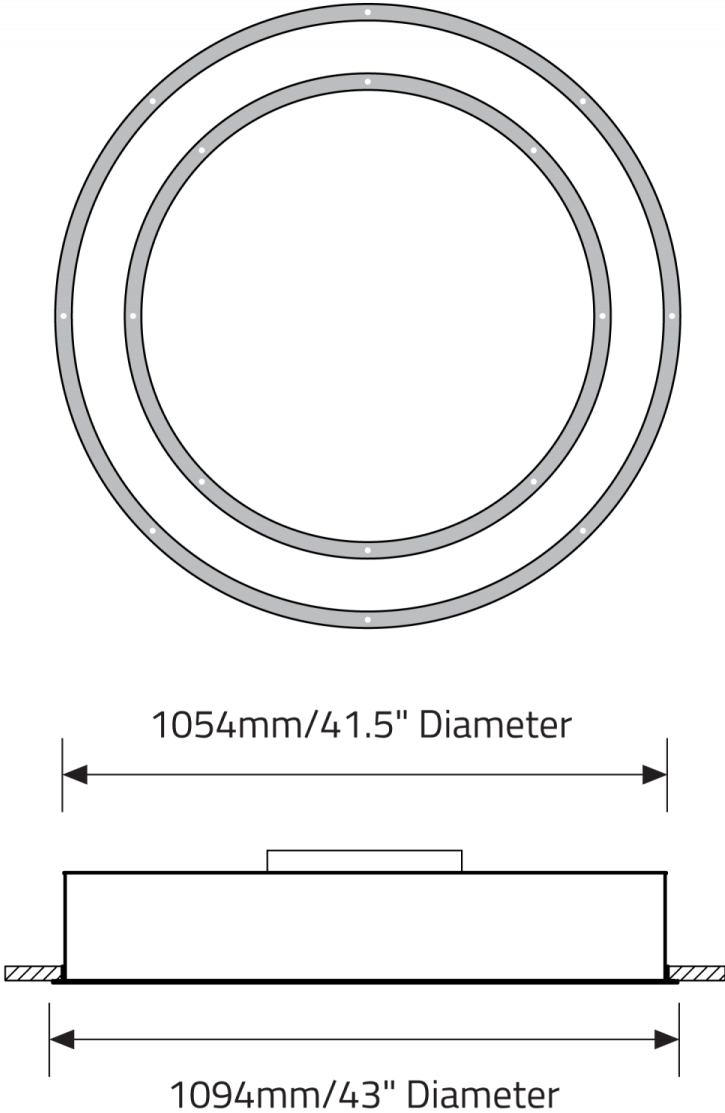

BUBBLE UP™ - RECESSED

DIMENSIONAL DIAGRAMS