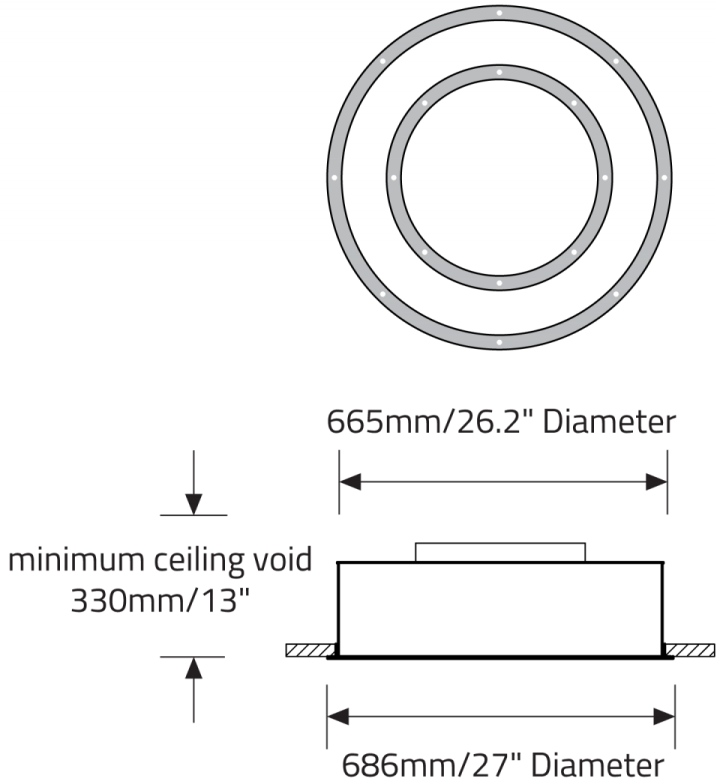

BUBBLE UP™ - RECESSED

DIMENSIONAL DIAGRAMS