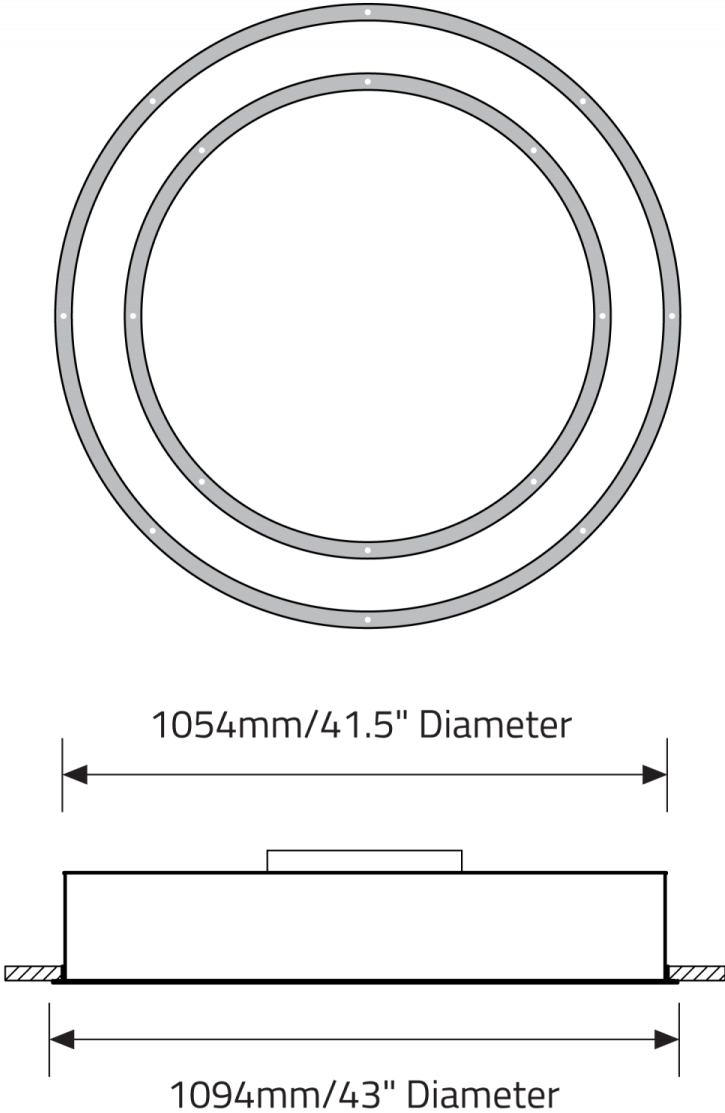

BUBBLE UP™ - RECESSED

Project Name:

Fixture Type:

Fixture Code:

Quantities:

BUBBLE UP™ - RECESSED

BUBBLE UP™ - RECESSED

No shape evokes the feeling of harmony, community, and perfection as the circle. **BUBBLE UP** is a family of recessed circles ranging from 27" to 59" in diameter, offering a variety of light combinations to enhance a range of design themes from elegant to whimsical.

B. CCT

30 3000K	35 3500K	40 4000K
-----------------	-----------------	-----------------

C. OPTIONS

3 347V

TECHNICAL DATA

LUMINAIRE

Code	941001	941011	941021	941101	941111	941121
Light Distribution	Ring of White LEDs	Ring of White LEDs	Ring of White LEDs	Ring of RGB LEDs	Ring of RGB LEDs	Ring of RGB LEDs
Diameter	27"	43"	59"	27"	43"	59"
Power (LED)	103W	168W	232W	45W	80W	110W
Delivered lms	4076	6764	9788			
Delivered lms (White LEDs only)						
LPW	40	40	42			

Code	941201	941211	941221	941301	941311	941321
Light Distribution	Ring of White LEDs/RGB Center	Ring of White LEDs/RGB Center	Ring of White LEDs/RGB Center	Ring of RGB LEDs/White LED Center	Ring of RGB LEDs/White LED Center	Ring of RGB LEDs/White LED Center
Diameter	27"	43"	59"	27"	43"	59"
Power (LED)	103W+27W RGB	168W+55W RGB	232W+80W RGB	45W RGB+60W	80W RGB+115W	110W RGB+170W
Delivered lms						
Delivered lms (White LEDs only)	4076	6764	9788	2294	4684	7344
LPW				40	40	42

APPROVALS

BUBBLE UP™ - RECESSED

DIMENSIONAL DIAGRAMS

BUBBLE UP™ - RECESSED

1457mm/57.4" Diameter

1499mm/59" Diameter