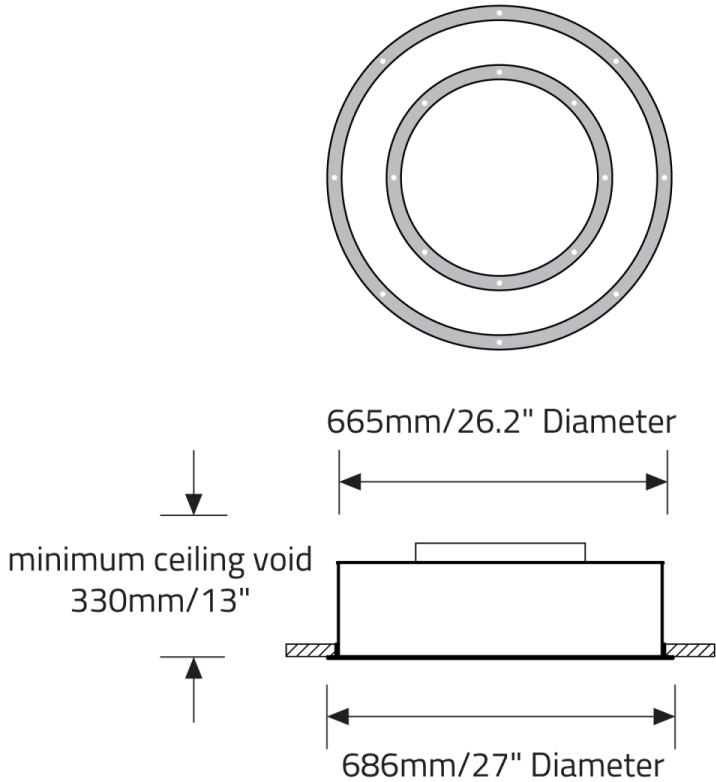

## DIMENSIONAL DIAGRAMS

**BUBBLE UP™ - RECESSED**

1457mm/57.4" Diameter

1499mm/59" Diameter