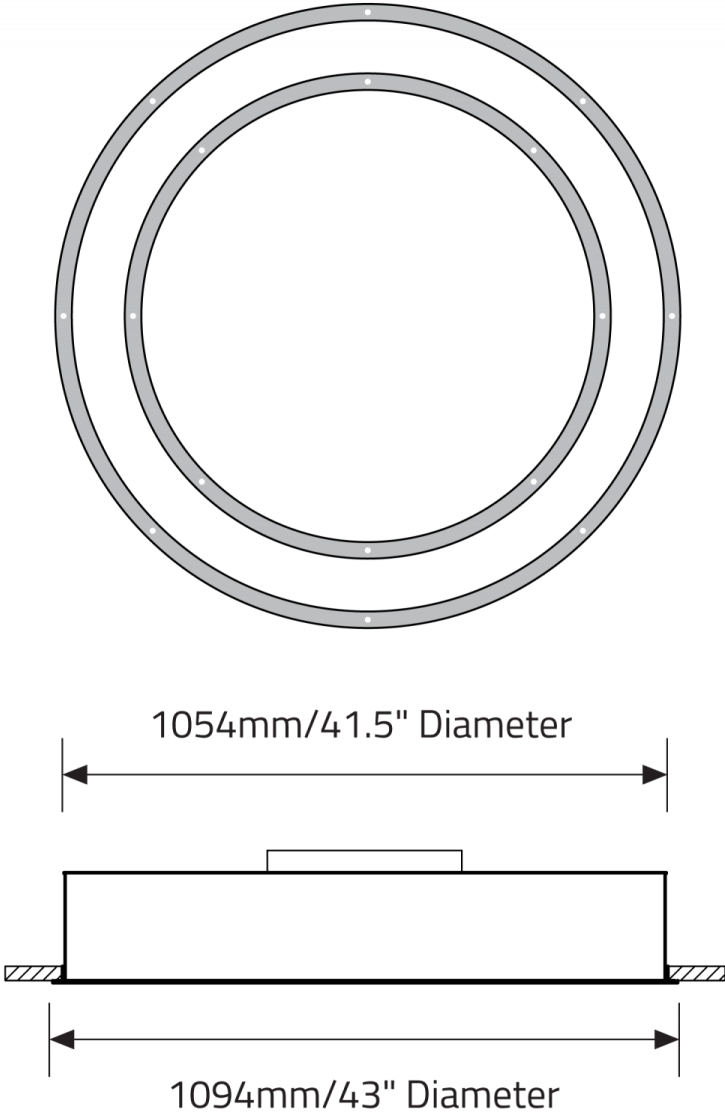

## A. LUMINAIRE

**941001** 27", Ring of White LEDs, 4076  
lms

**941011** 43", Ring of White LEDs, 6764  
lms

**941021** 59", Ring of White LEDs, 9788  
lms

**941101** 27", Ring of RGB LEDs

**941111** 43", Ring of RGB LEDs

**941311** 43", Ring of RGB LEDs/White  
LED Center

**941321** 59", Ring of RGB LEDs/White  
LED Center

## DIMENSIONAL DIAGRAMS

**BUBBLE UP™ - RECESSED**

1457mm/57.4" Diameter

1499mm/59" Diameter