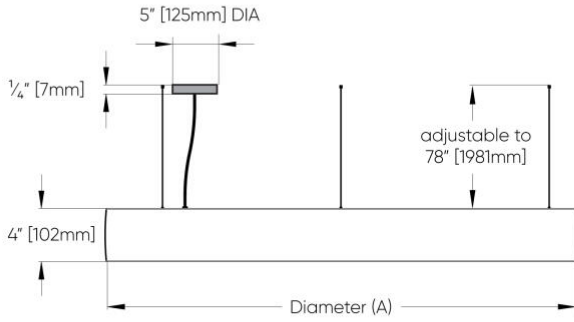

CERCHIO II™ - SUSPENDED

DIMENSIONAL DIAGRAMS

SS1
Vertical - Remote Driver

SS3
Vertical - Integral Driver

SS2
Hub - Remote Driver

SS4
Hub - Integral Driver

Code	Diameter (A)
CERP1P02	2' [610mm]
CERP1P03	3' [914mm]
CERP1P04	4' [1219mm]
CERP1P05	5' [1524mm]
CERP1P06	6' [1829mm]
CERP1P07	7' [2134mm]

CERCHIO II™ - SUSPENDED

Code	Diameter (A)
CERP1P02	2' [610mm]
CERP1P03	3' [914mm]
CERP1P04	4' [1219mm]
CERP1P05	5' [1524mm]
CERP1P06	6' [1829mm]
CERP1P07	7' [2134mm]