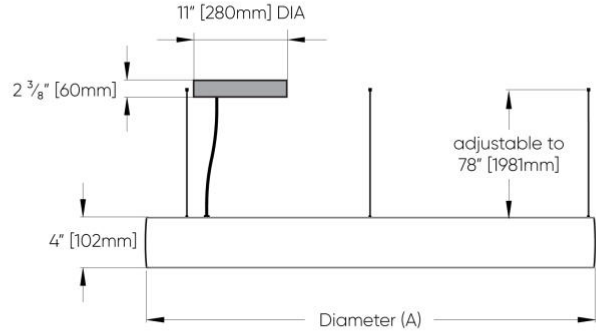

CERCHIO II™ - SUSPENDED

DIMENSIONAL DIAGRAMS

SS1
Vertical - Remote Driver

SS3
Vertical - Integral Driver

SS2
Hub - Remote Driver

SS4
Hub - Integral Driver

Code	Diameter (A)
CERP1P02	2' [610mm]
CERP1P03	3' [914mm]
CERP1P04	4' [1219mm]
CERP1P05	5' [1524mm]
CERP1P06	6' [1829mm]
CERP1P07	7' [2134mm]

CERCHIO II™ - SUSPENDED

Code	Diameter (A)
CERP1P02	2' [610mm]
CERP1P03	3' [914mm]
CERP1P04	4' [1219mm]
CERP1P05	5' [1524mm]
CERP1P06	6' [1829mm]
CERP1P07	7' [2134mm]