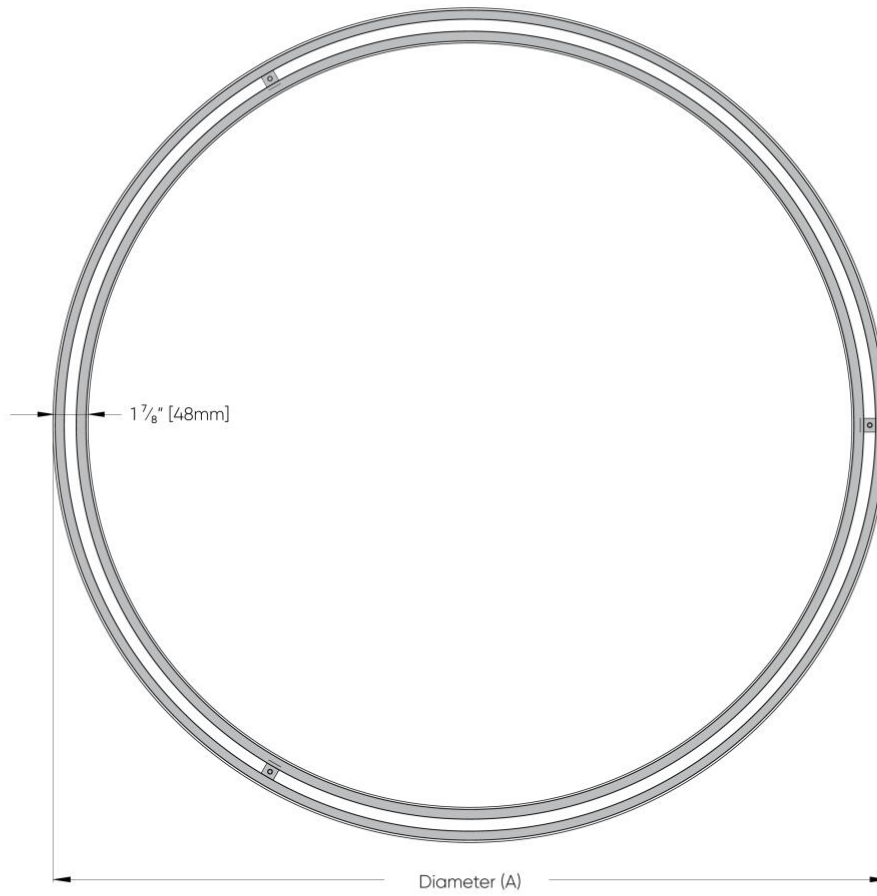

AP22 Blue

AP11 Light Gray

AP26 Sesame Gray

AP27 Black

Available up to 48". Larger sizes available with visible seams, consult factory.

Volume Discounts are available on all acoustic products, contact the factory for a quote.

CERCHIO II™ - SUSPENDED

DIMENSIONAL DIAGRAMS

SS1
Vertical - Remote Driver

SS3
Vertical - Integral Driver

SS2
Hub - Remote Driver

SS4
Hub - Integral Driver

Code	Diameter (A)
CERP1P02	2' [610mm]
CERP1P03	3' [914mm]
CERP1P04	4' [1219mm]
CERP1P05	5' [1524mm]
CERP1P06	6' [1829mm]
CERP1P07	7' [2134mm]

CERCHIO II™ - SUSPENDED

Code	Diameter (A)
CERP1P02	2' [610mm]
CERP1P03	3' [914mm]
CERP1P04	4' [1219mm]
CERP1P05	5' [1524mm]
CERP1P06	6' [1829mm]
CERP1P07	7' [2134mm]