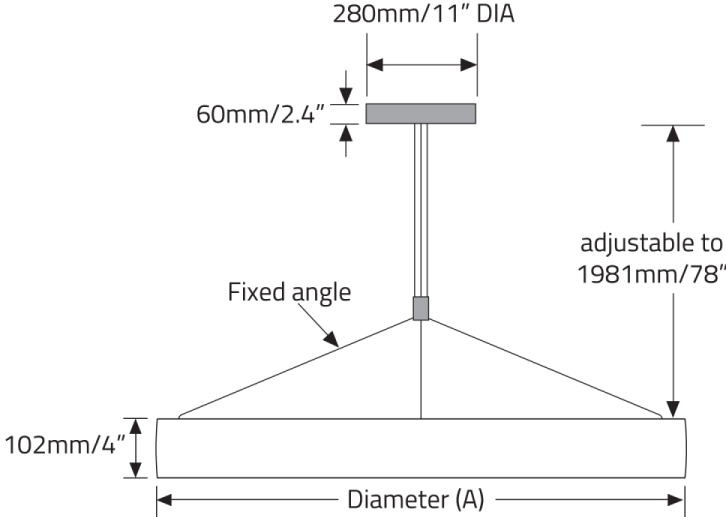

SS4 - Hub, Integral Driver