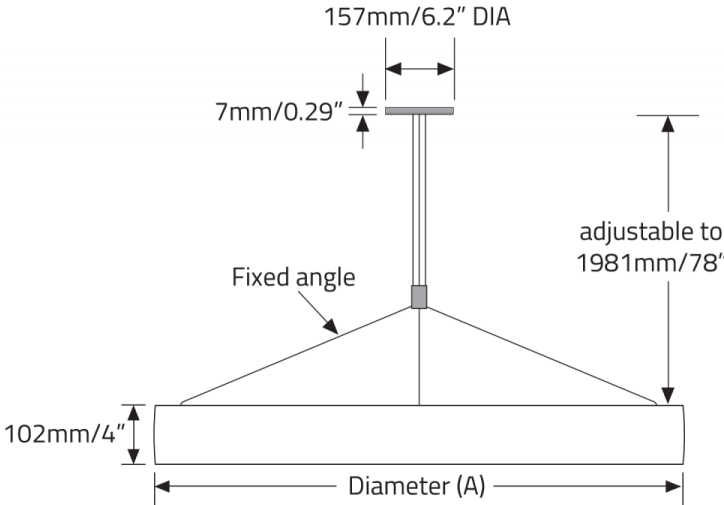

SS2 - Hub, Remote Driver