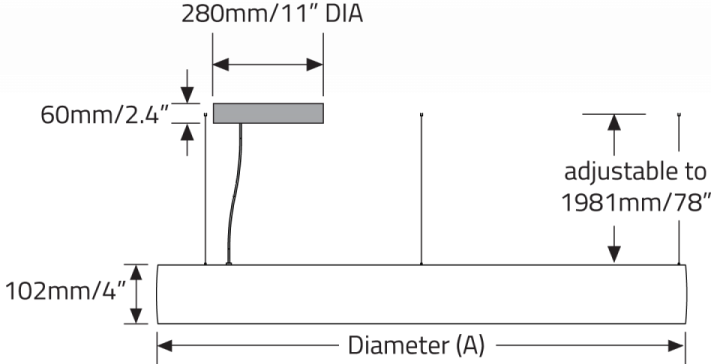

L. EMERGENCY

E0 Not required	E2 Emergency system - Remote
------------------------	-------------------------------------

CERCHIO II™ - SUSPENDED

DIMENSIONAL DIAGRAMS

SS1 - Vertical, Remote Driver

SS3 - Vertical, Integral Driver