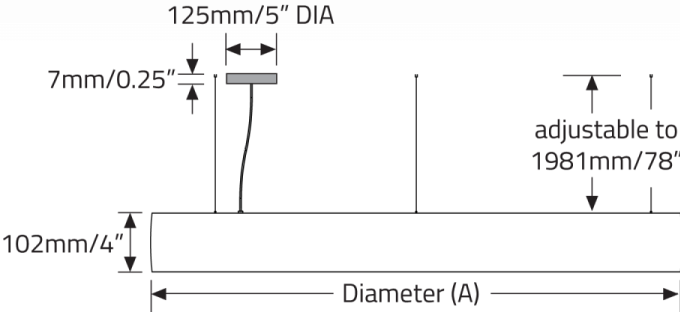

L. EMERGENCY

E0 Not required	E2 Emergency system - Remote
------------------------	-------------------------------------

CERCHIO II™ - SUSPENDED

DIMENSIONAL DIAGRAMS

SS1 - Vertical, Remote Driver

SS3 - Vertical, Integral Driver