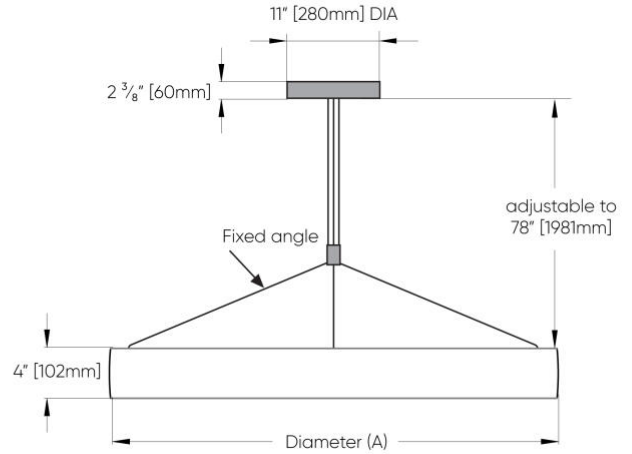

CERCHIO II™ - SUSPENDED

DIMENSIONAL DIAGRAMS

SS1
Vertical - Remote Driver

SS3
Vertical - Integral Driver

SS2
Hub - Remote Driver

SS4
Hub - Integral Driver

Code	Diameter (A)
CERP1P02	2' [610mm]
CERP1P03	3' [914mm]
CERP1P04	4' [1219mm]
CERP1P05	5' [1524mm]
CERP1P06	6' [1829mm]
CERP1P07	7' [2134mm]

CERCHIO II™ - SUSPENDED

Code	Diameter (A)
CERP1P02	2' [610mm]
CERP1P03	3' [914mm]
CERP1P04	4' [1219mm]
CERP1P05	5' [1524mm]
CERP1P06	6' [1829mm]
CERP1P07	7' [2134mm]