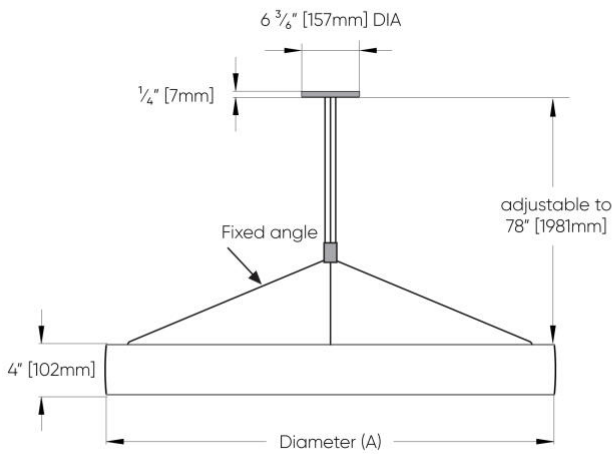

CERCHIO II™ - SUSPENDED

DIMENSIONAL DIAGRAMS

SS1
Vertical - Remote Driver

SS3
Vertical - Integral Driver

SS2
Hub - Remote Driver

SS4
Hub - Integral Driver

Code	Diameter (A)
CERP1P02	2' [610mm]
CERP1P03	3' [914mm]
CERP1P04	4' [1219mm]
CERP1P05	5' [1524mm]
CERP1P06	6' [1829mm]
CERP1P07	7' [2134mm]

CERCHIO II™ - SUSPENDED

Code	Diameter (A)
CERP1P02	2' [610mm]
CERP1P03	3' [914mm]
CERP1P04	4' [1219mm]
CERP1P05	5' [1524mm]
CERP1P06	6' [1829mm]
CERP1P07	7' [2134mm]