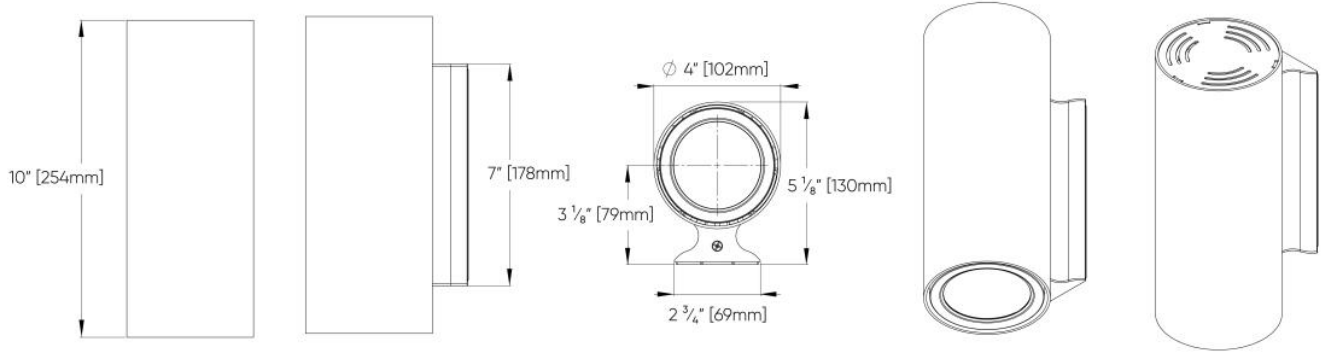

6"- Narrow Wall Mount Direct/Indirect Only

6"- Full Size Tall Narrow Wall Mount Direct-Indirect

6"- Half Size Narrow full Wall Mount Direct Only

6" - Ceiling Surface Mount Direct Only

6" - Pendant Stem Mount Direct Only

Rigid Stem Mount (ST01)

Swivel Stem Mount (ST02)

4"- Standard Classic Wall Mount Direct Only

4"- Standard Classic Wall Mount Direct-Indirect Only

4"- Standard Narrow Wall Mount Direct Only

4"- Standard Narrow Wall Mount Direct-Indirect Only

4"- Full Size Narrow Wall Mount Direct Only

4"- Full Size Narrow Wall Mount Direct-Indirect Only

4"- Pendent Rigid Stem Mount Direct Only

4"- Pendent Swivel Stem Mount Direct Only

4"- Ceiling Mount Direct Only