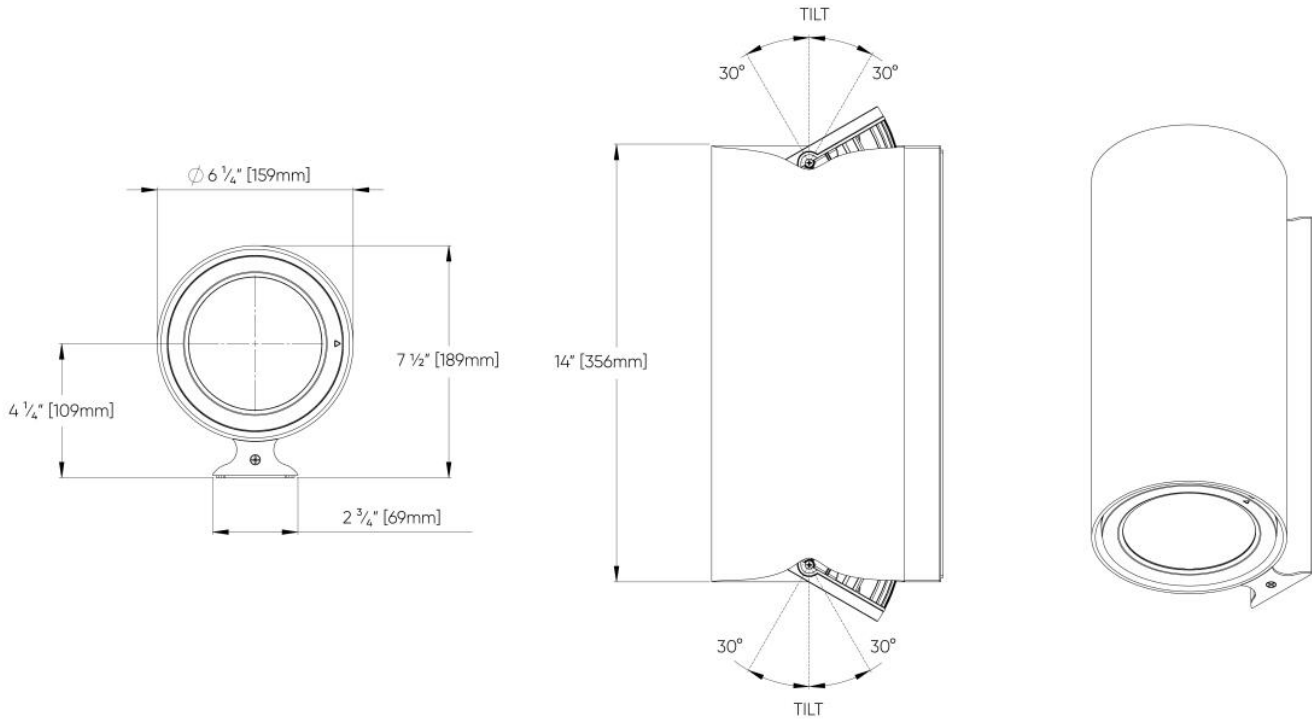

6" 70° BEAM, TYPE V - LED

LUMENS	WATTS	LPW
2000	16	119
2500	22	117
3000	25	113
3500	32	109
4000	37	107

6" TYPE II BEAM

LUMENS	WATTS	LPW
2000	19	112
2500	27	103
3000	34	97

6" TYPE III BEAM

LUMENS	WATTS	LPW
2000	19	109
2500	27	100
3000	34	94

6" TYPE IV BEAM

LUMENS	WATTS	LPW
2000	19	105
2500	27	96
3000	34	90

8 DIMENSIONAL DIAGRAMS

6" - Full Size Classic Wall Mount Direct-Indirect Only

6" - Classic Wall Mount Direct or Indirect only

6"- Full Size Short Narrow Wall Mount Direct-Indirect Only

6"- Narrow Wall Mount Direct/Indirect Only

6"- Full Size Tall Narrow Wall Mount Direct-Indirect

6"- Half Size Narrow full Wall Mount Direct Only

6" - Ceiling Surface Mount Direct Only

6" - Pendant Stem Mount Direct Only

Rigid Stem Mount (ST01)

Swivel Stem Mount (ST02)

4"- Standard Classic Wall Mount Direct Only

4"- Standard Classic Wall Mount Direct-Indirect Only

4"- Standard Narrow Wall Mount Direct Only

4"- Standard Narrow Wall Mount Direct-Indirect Only