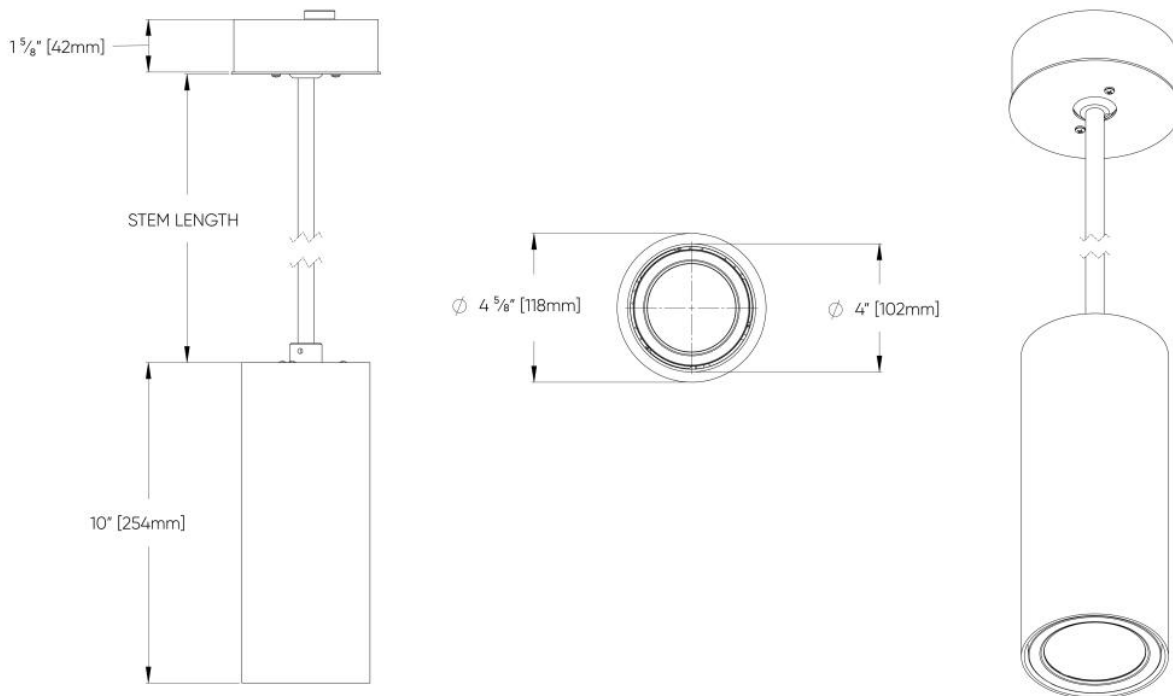

6"- Narrow Wall Mount Direct/Indirect Only

6"- Full Size Tall Narrow Wall Mount Direct-Indirect

6"- Half Size Narrow full Wall Mount Direct Only

6" - Ceiling Surface Mount Direct Only

6" - Pendant Stem Mount Direct Only

Rigid Stem Mount (ST01)

Swivel Stem Mount (ST02)

4"- Standard Classic Wall Mount Direct Only

4"- Standard Classic Wall Mount Direct-Indirect Only

4"- Standard Narrow Wall Mount Direct Only

4"- Standard Narrow Wall Mount Direct-Indirect Only

4"- Full Size Narrow Wall Mount Direct Only

4"- Full Size Narrow Wall Mount Direct-Indirect Only

4"- Pendent Rigid Stem Mount Direct Only

4"- Pendent Swivel Stem Mount Direct Only

4"- Ceiling Mount Direct Only