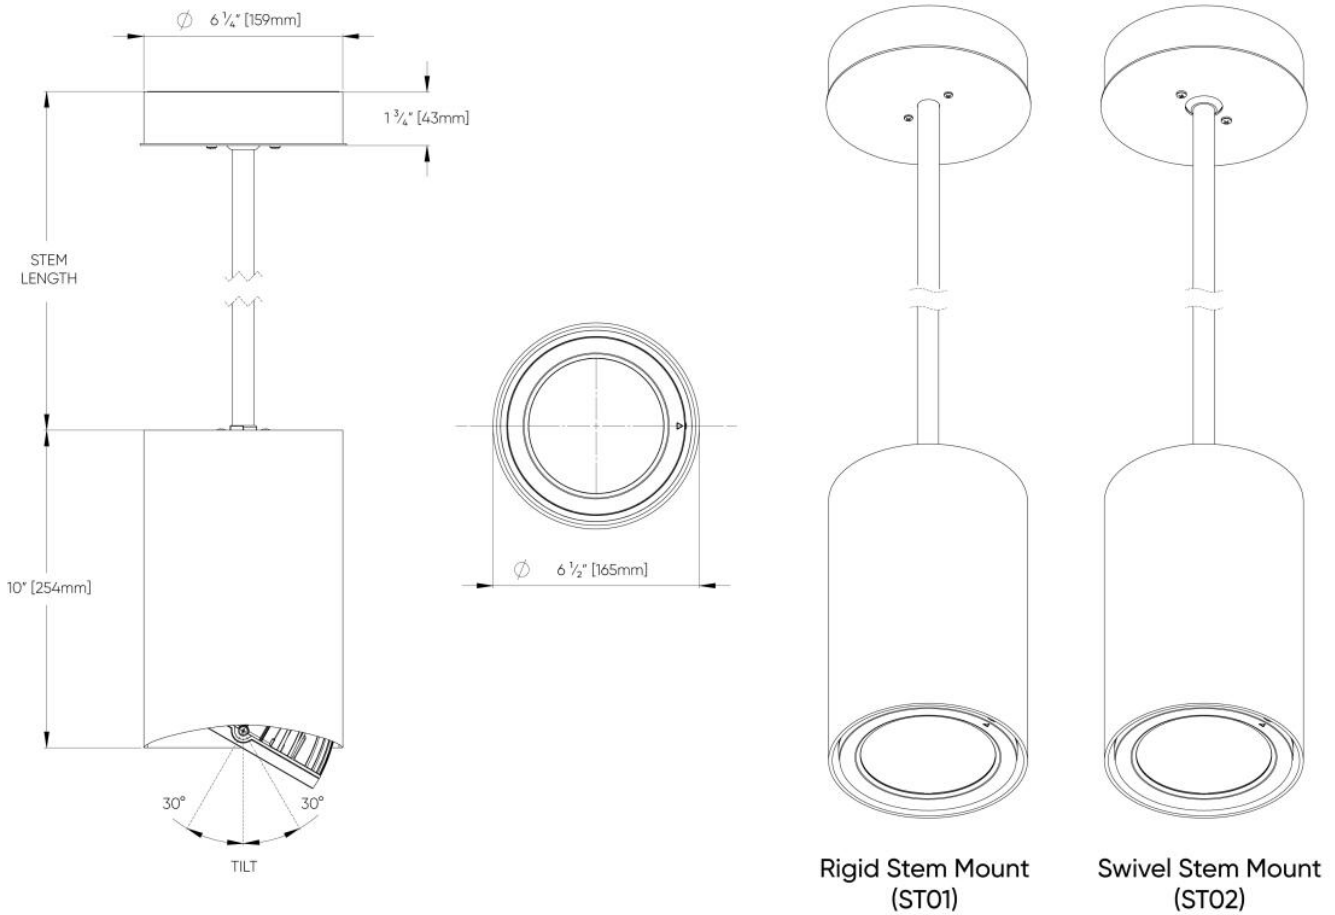

6" TYPE IV BEAM

LUMENS	WATTS	LPW
2000	19	105
2500	27	96
3000	34	90

8 DIMENSIONAL DIAGRAMS

6" - Full Size Classic Wall Mount Direct-Indirect Only

6" - Classic Wall Mount Direct or Indirect only

6"- Full Size Short Narrow Wall Mount Direct-Indirect Only

6"- Narrow Wall Mount Direct/Indirect Only

6"- Full Size Tall Narrow Wall Mount Direct-Indirect

6"- Half Size Narrow full Wall Mount Direct Only

6" - Ceiling Surface Mount Direct Only

6" - Pendant Stem Mount Direct Only

Rigid Stem Mount (ST01)

Swivel Stem Mount (ST02)

4"- Standard Classic Wall Mount Direct Only

4"- Standard Classic Wall Mount Direct-Indirect Only

4"- Standard Narrow Wall Mount Direct Only

4"- Standard Narrow Wall Mount Direct-Indirect Only

4"- Full Size Narrow Wall Mount Direct Only

4"- Full Size Narrow Wall Mount Direct-Indirect Only

4"- Pendent Rigid Stem Mount Direct Only

4"- Pendent Swivel Stem Mount Direct Only

4"- Ceiling Mount Direct Only