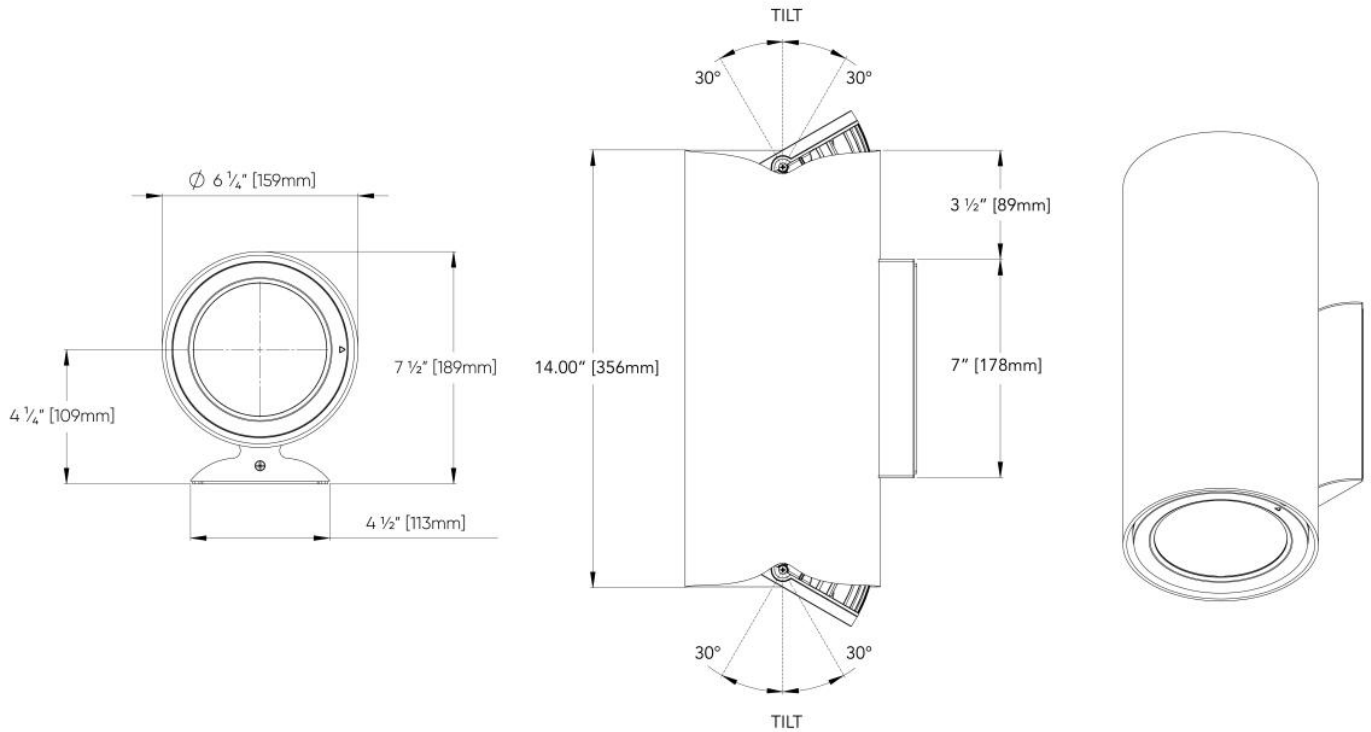

6" 30° BEAM, TYPE V - LED

LUMENS	WATTS	LPW
2000	16	125
2500	22	122
3000	25	118
3500	32	115
4000	37	112

6" 50° BEAM, TYPE V - LED

LUMENS	WATTS	LPW
2000	16	119
2500	22	116
3000	25	112
3500	32	109
4000	37	106

6" 70° BEAM, TYPE V - LED

LUMENS	WATTS	LPW
2000	16	119
2500	22	117
3000	25	113
3500	32	109
4000	37	107

6" TYPE II BEAM

LUMENS	WATTS	LPW
2000	19	112
2500	27	103
3000	34	97

6" TYPE III BEAM

LUMENS	WATTS	LPW
2000	19	109
2500	27	100
3000	34	94

6" TYPE IV BEAM

LUMENS	WATTS	LPW
2000	19	105
2500	27	96
3000	34	90

8 DIMENSIONAL DIAGRAMS

6" - Full Size Classic Wall Mount Direct-Indirect Only

6" - Classic Wall Mount Direct or Indirect only

6"- Full Size Short Narrow Wall Mount Direct-Indirect Only

6"- Narrow Wall Mount Direct/Indirect Only

6"- Full Size Tall Narrow Wall Mount Direct-Indirect

6"- Half Size Narrow full Wall Mount Direct Only

6" - Ceiling Surface Mount Direct Only

6" - Pendant Stem Mount Direct Only