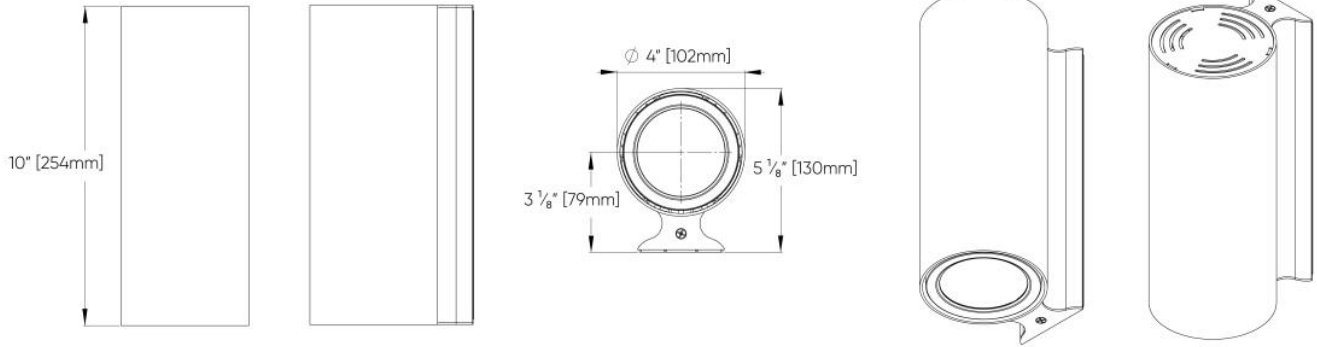

6"- Narrow Wall Mount Direct/Indirect Only

6"- Full Size Tall Narrow Wall Mount Direct-Indirect

6"- Half Size Narrow full Wall Mount Direct Only

6" - Ceiling Surface Mount Direct Only

6" - Pendant Stem Mount Direct Only

Rigid Stem Mount (ST01)

Swivel Stem Mount (ST02)

4"- Standard Classic Wall Mount Direct Only

4"- Standard Classic Wall Mount Direct-Indirect Only

4"- Standard Narrow Wall Mount Direct Only

4"- Standard Narrow Wall Mount Direct-Indirect Only

4"- Full Size Narrow Wall Mount Direct Only

4"- Full Size Narrow Wall Mount Direct-Indirect Only

4"- Pendent Rigid Stem Mount Direct Only

4"- Pendent Swivel Stem Mount Direct Only

4"- Ceiling Mount Direct Only