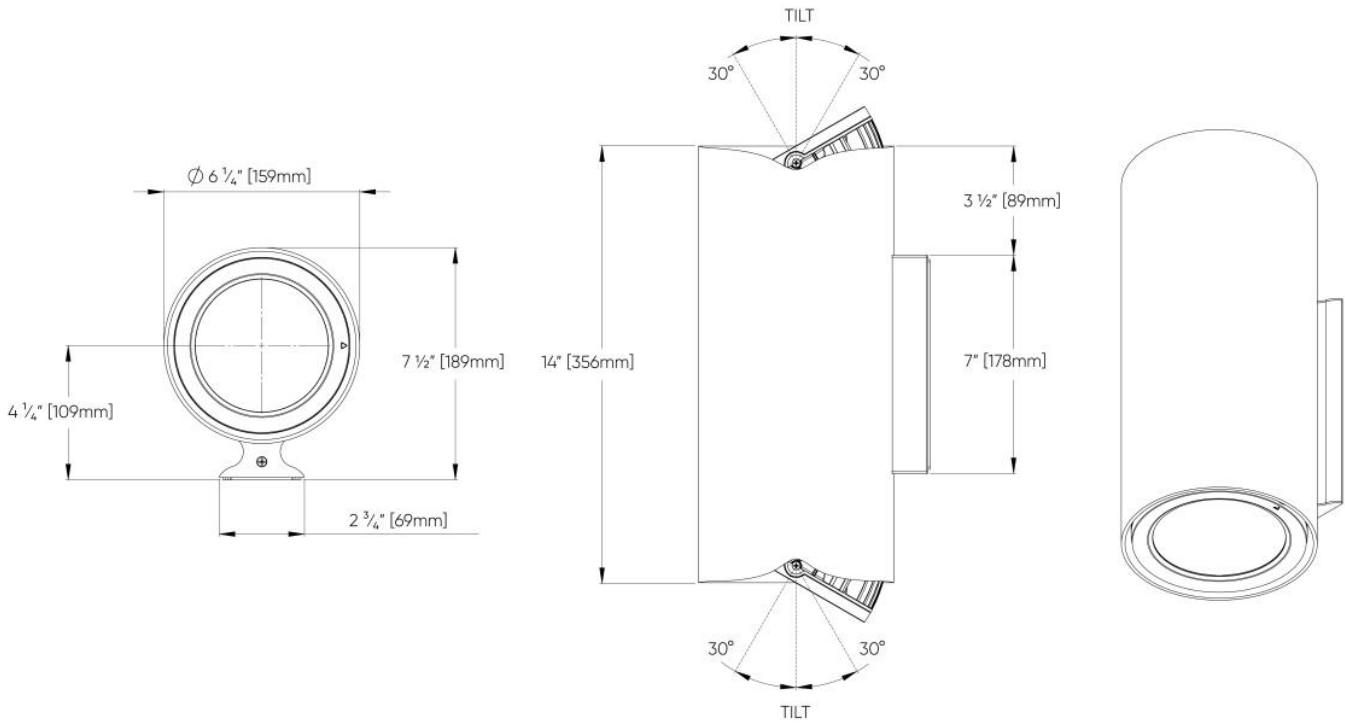

6" 70° BEAM, TYPE V - LED

LUMENS	WATTS	LPW
2000	16	119
2500	22	117
3000	25	113
3500	32	109
4000	37	107

6" TYPE II BEAM

LUMENS	WATTS	LPW
2000	19	112
2500	27	103
3000	34	97

6" TYPE III BEAM

LUMENS	WATTS	LPW
2000	19	109
2500	27	100
3000	34	94

6" TYPE IV BEAM

LUMENS	WATTS	LPW
2000	19	105
2500	27	96
3000	34	90

8 DIMENSIONAL DIAGRAMS

6" - Full Size Classic Wall Mount Direct-Indirect Only

6" - Classic Wall Mount Direct or Indirect only

6"- Full Size Short Narrow Wall Mount Direct-Indirect Only

6"- Narrow Wall Mount Direct/Indirect Only

6"- Full Size Tall Narrow Wall Mount Direct-Indirect

6"- Half Size Narrow full Wall Mount Direct Only

6" - Ceiling Surface Mount Direct Only

6" - Pendant Stem Mount Direct Only

Rigid Stem Mount (ST01)

Swivel Stem Mount (ST02)

4"- Standard Classic Wall Mount Direct Only

4"- Standard Classic Wall Mount Direct-Indirect Only

4"- Standard Narrow Wall Mount Direct Only

4"- Standard Narrow Wall Mount Direct-Indirect Only