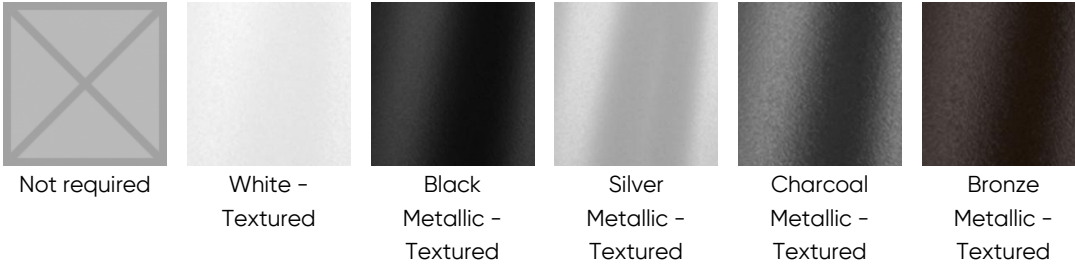

CANOPY & STEM FINISH

6 HOW TO ORDER

1. LUMINAIRE

CYXW Wall   **CYXC** Ceiling   **CYXP** Pendant ¹

Conduit mount is an option for wall and ceiling versions, consult factory.

¹ Pendant is stem mount only.

2. DIAMETER

DR04 4"   **DR06** 6"

Tilttable head available on 6" diameter only.

3. DIRECTION

DT1 Direct (10" housing) ^{1 2}   **DT2** Direct/Indirect (12"/14" housing) ³

¹ Available for Wall, Ceiling, and Pendant (10" tall housing for Direct). ² Wall mount "direct only" can be installed pointing up or down.

³ Available for Wall mount only. Direct/Indirect 4" diameter will have a 12" tall housing & 6" diameter will have a 14" tall housing.

4. LIGHT SOURCE

DN01 LEDs / Multi-Array Optics ¹   **DN02** COB / Reflector

* All data based on max output and nominal values. ¹ Available for 6" diameter only.

5. CRI

CR00 Not required (For Amber Light)   **CR80** CRI 80+