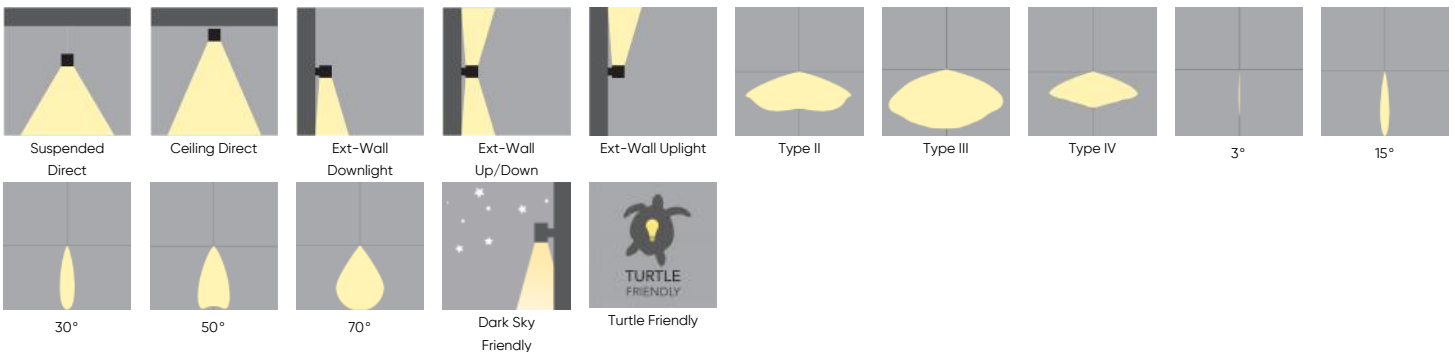

2 OPTICS & FEATURES