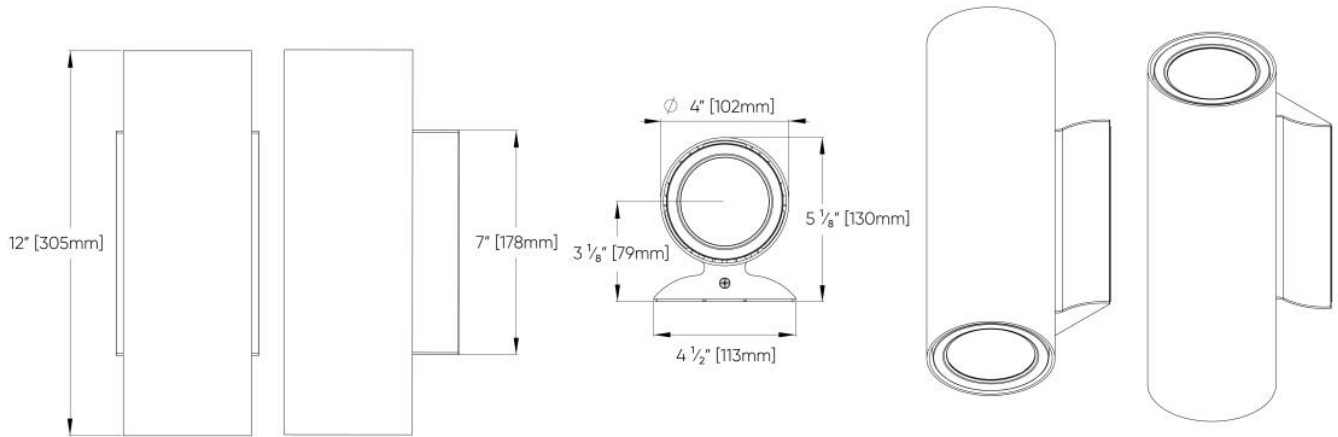

6" TYPE IV BEAM

LUMENS	WATTS	LPW
2000	19	105
2500	27	96
3000	34	90

8 DIMENSIONAL DIAGRAMS

6" - Full Size Classic Wall Mount Direct-Indirect Only

6" - Classic Wall Mount Direct or Indirect only

6"- Full Size Short Narrow Wall Mount Direct-Indirect Only

6"- Narrow Wall Mount Direct/Indirect Only

6"- Full Size Tall Narrow Wall Mount Direct-Indirect

6"- Half Size Narrow full Wall Mount Direct Only

6" - Ceiling Surface Mount Direct Only

6" - Pendant Stem Mount Direct Only

Rigid Stem Mount (ST01)

Swivel Stem Mount (ST02)

4"- Standard Classic Wall Mount Direct Only

4"- Standard Classic Wall Mount Direct-Indirect Only

4"- Standard Narrow Wall Mount Direct Only

4"- Standard Narrow Wall Mount Direct-Indirect Only