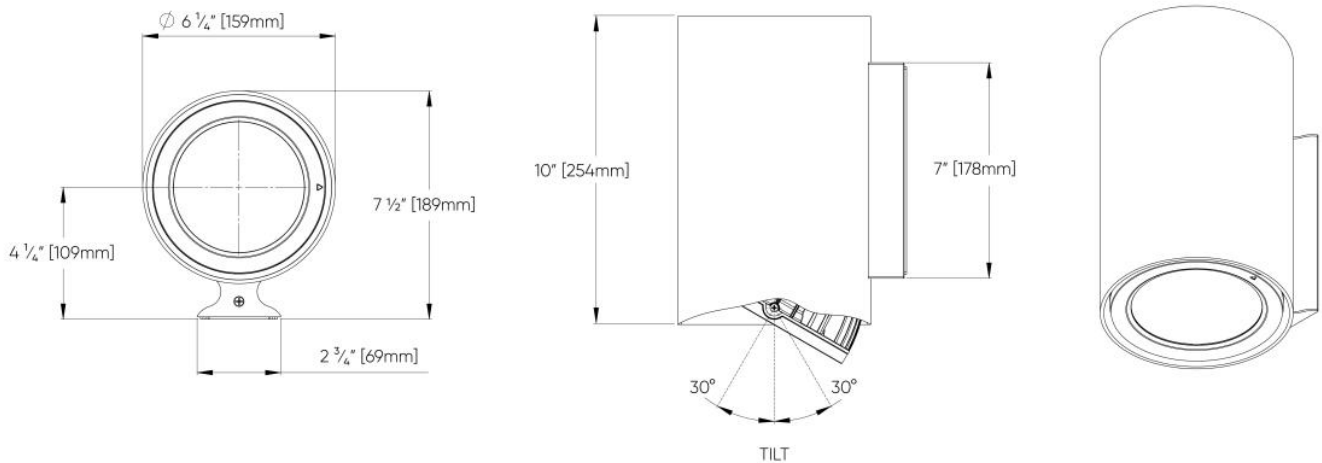

6" 70° BEAM, TYPE V - LED

LUMENS	WATTS	LPW
2000	16	119
2500	22	117
3000	25	113
3500	32	109
4000	37	107

6" TYPE II BEAM

LUMENS	WATTS	LPW
2000	19	112
2500	27	103
3000	34	97

6" TYPE III BEAM

LUMENS	WATTS	LPW
2000	19	109
2500	27	100
3000	34	94

6" TYPE IV BEAM

LUMENS	WATTS	LPW
2000	19	105
2500	27	96
3000	34	90

8 DIMENSIONAL DIAGRAMS

6" - Full Size Classic Wall Mount Direct-Indirect Only

6" - Classic Wall Mount Direct or Indirect only

6"- Full Size Short Narrow Wall Mount Direct-Indirect Only

6"- Narrow Wall Mount Direct/Indirect Only

6"- Full Size Tall Narrow Wall Mount Direct-Indirect

6"- Half Size Narrow full Wall Mount Direct Only

6" - Ceiling Surface Mount Direct Only

6" - Pendant Stem Mount Direct Only

Rigid Stem Mount (ST01)

Swivel Stem Mount (ST02)

4"- Standard Classic Wall Mount Direct Only

4"- Standard Classic Wall Mount Direct-Indirect Only

4"- Standard Narrow Wall Mount Direct Only

4"- Standard Narrow Wall Mount Direct-Indirect Only