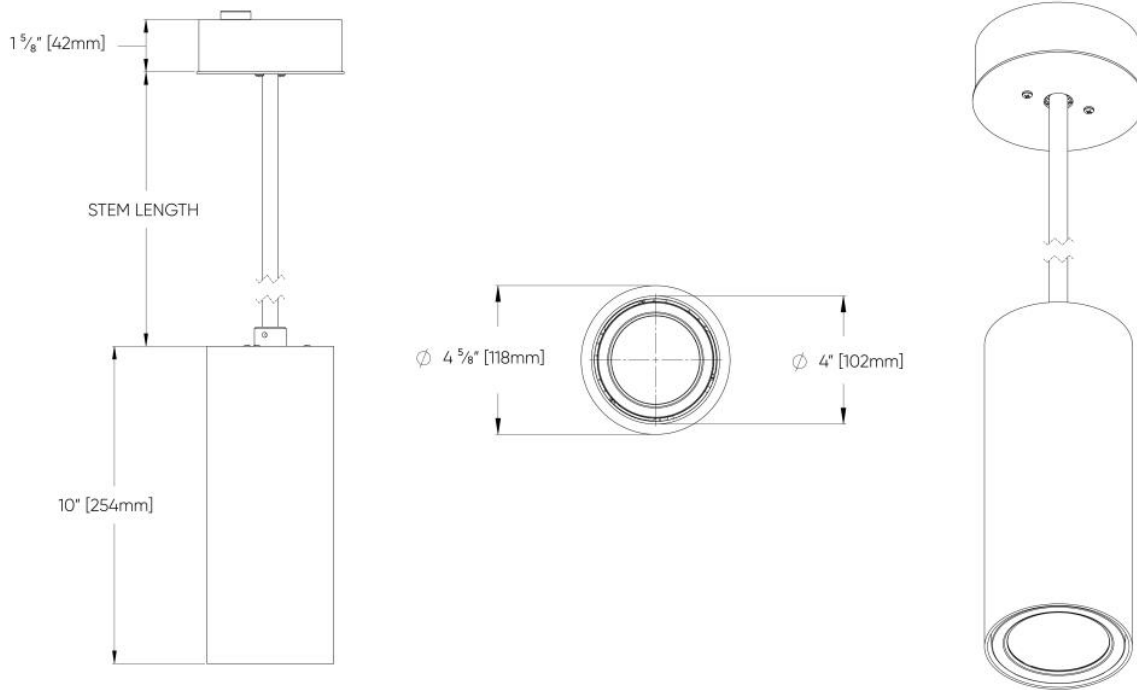

6"- Narrow Wall Mount Direct/Indirect Only

6"- Full Size Tall Narrow Wall Mount Direct-Indirect

6"- Half Size Narrow full Wall Mount Direct Only

6" - Ceiling Surface Mount Direct Only

6" - Pendant Stem Mount Direct Only

Rigid Stem Mount (ST01)

Swivel Stem Mount (ST02)

4"- Standard Classic Wall Mount Direct Only

4"- Standard Classic Wall Mount Direct-Indirect Only

4"- Standard Narrow Wall Mount Direct Only

4"- Standard Narrow Wall Mount Direct-Indirect Only

4"- Full Size Narrow Wall Mount Direct Only

4"- Full Size Narrow Wall Mount Direct-Indirect Only

4"- Pendent Rigid Stem Mount Direct Only

4"- Pendent Swivel Stem Mount Direct Only

4"- Ceiling Mount Direct Only