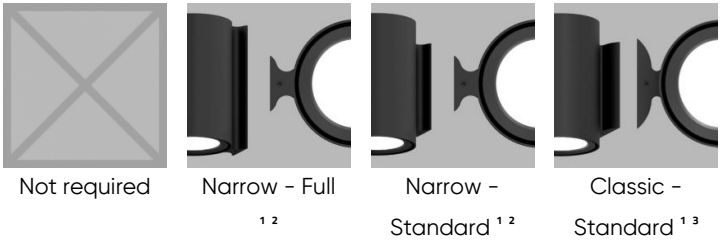

EXTERNAL SCREWS

Stainless steel.

FINISH

Powder coated.

MINIMUM STARTING TEMPERATURE

-30°C. (when equipped with the arctic driver)

DARK SKY FRIENDLY

Dark Sky Friendly if ordered with 3000K CCT and below. Direct only.

BUG RATING (DIRECT LIGHT):

Type II, III, : B1-U0-G1

Type IV: B3-U0-G0

LENS

Clear glass.

REPORTED L70 @25°C (77°F)

> 60,000 hrs

SUSTAINABILITY

Designed for on-site LED board, driver, and optic replacement. Contact the factory for maintenance documentation.

5 DESIGN OPTIONS

MOUNTING BRACKET

* Mounting bracket finish to match fixture finish.
¹ Only available with Wall mount version. ² The Wall Narrow version mounts to a 2" x 4" switch box (supplied by others).
³ The Wall Classic version mounts to a 4" x 4" junction box (supplied by others).