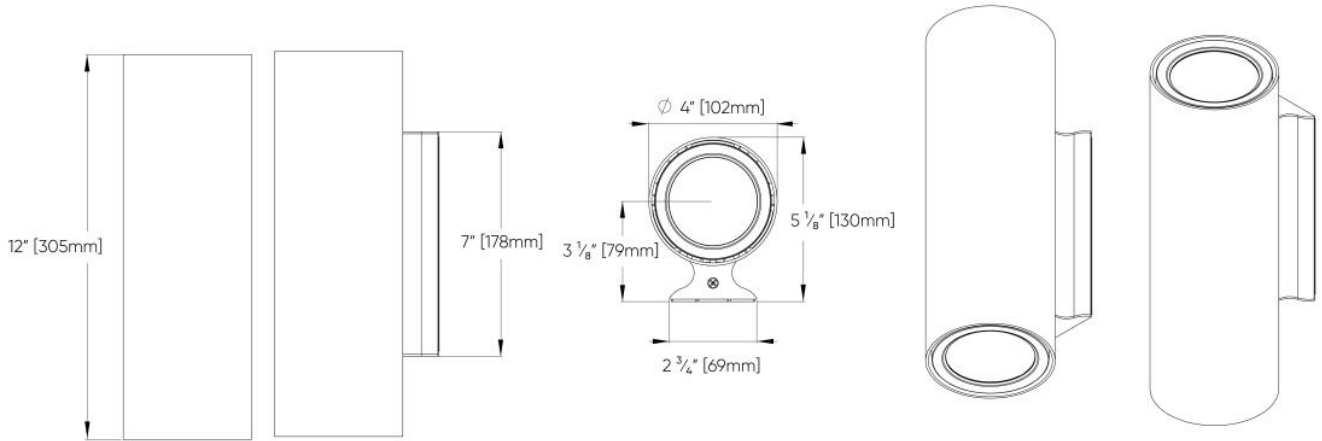

6"- Narrow Wall Mount Direct/Indirect Only

6"- Full Size Tall Narrow Wall Mount Direct-Indirect

6"- Half Size Narrow full Wall Mount Direct Only

6" - Ceiling Surface Mount Direct Only

6" - Pendant Stem Mount Direct Only

Rigid Stem Mount (ST01)

Swivel Stem Mount (ST02)

4"- Standard Classic Wall Mount Direct Only

4"- Standard Classic Wall Mount Direct-Indirect Only

4"- Standard Narrow Wall Mount Direct Only

4"- Standard Narrow Wall Mount Direct-Indirect Only

4"- Full Size Narrow Wall Mount Direct Only

4"- Full Size Narrow Wall Mount Direct-Indirect Only

4"- Pendent Rigid Stem Mount Direct Only

4"- Pendent Swivel Stem Mount Direct Only

4"- Ceiling Mount Direct Only