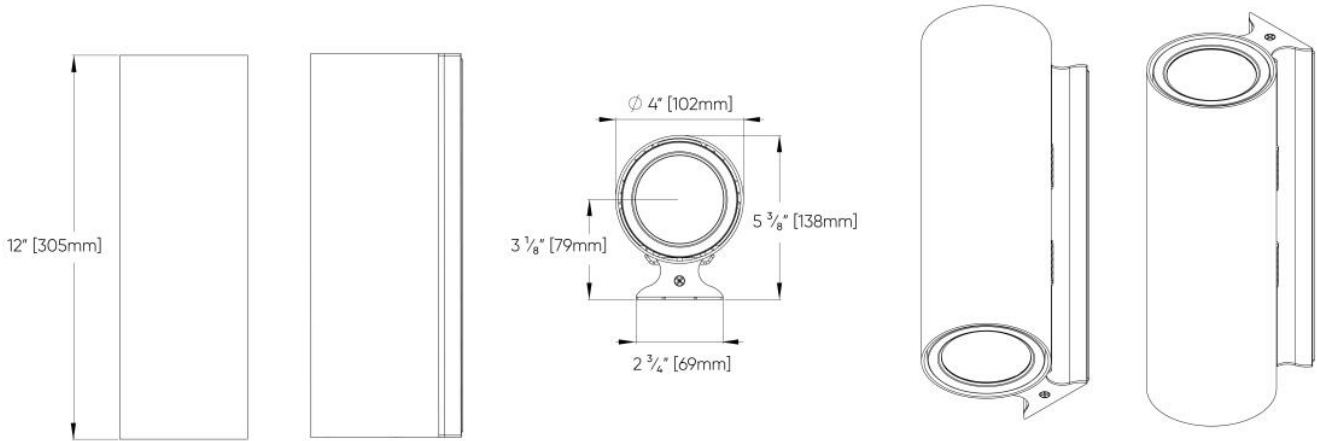

6"- Narrow Wall Mount Direct/Indirect Only

6"- Full Size Tall Narrow Wall Mount Direct-Indirect

6"- Half Size Narrow full Wall Mount Direct Only

6" - Ceiling Surface Mount Direct Only

6" - Pendant Stem Mount Direct Only

Rigid Stem Mount (ST01)

Swivel Stem Mount (ST02)

4"- Standard Classic Wall Mount Direct Only

4"- Standard Classic Wall Mount Direct-Indirect Only

4"- Standard Narrow Wall Mount Direct Only

4"- Standard Narrow Wall Mount Direct-Indirect Only

4"- Full Size Narrow Wall Mount Direct Only

4"- Full Size Narrow Wall Mount Direct-Indirect Only

4"- Pendent Rigid Stem Mount Direct Only

4"- Pendent Swivel Stem Mount Direct Only

4"- Ceiling Mount Direct Only