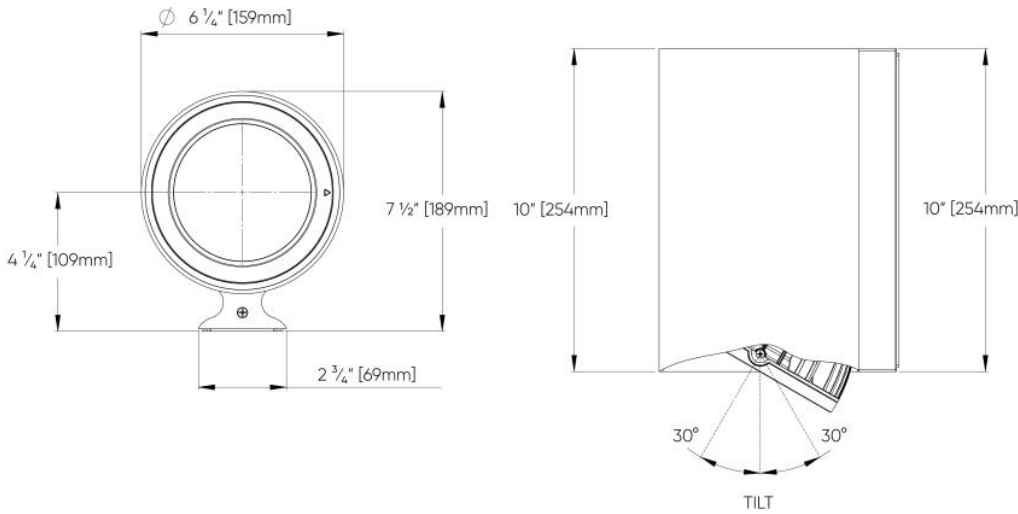

6" 70° BEAM, TYPE V - LED

LUMENS	WATTS	LPW
2000	16	119
2500	22	117
3000	25	113
3500	32	109
4000	37	107

6" TYPE II BEAM

LUMENS	WATTS	LPW
2000	19	112
2500	27	103
3000	34	97

6" TYPE III BEAM

LUMENS	WATTS	LPW
2000	19	109
2500	27	100
3000	34	94

6" TYPE IV BEAM

LUMENS	WATTS	LPW
2000	19	105
2500	27	96
3000	34	90

8 DIMENSIONAL DIAGRAMS

6" - Full Size Classic Wall Mount Direct-Indirect Only

6" - Classic Wall Mount Direct or Indirect only

6"- Full Size Short Narrow Wall Mount Direct-Indirect Only

6"- Narrow Wall Mount Direct/Indirect Only

6"- Full Size Tall Narrow Wall Mount Direct-Indirect

6"- Half Size Narrow full Wall Mount Direct Only

6" - Ceiling Surface Mount Direct Only

6" - Pendant Stem Mount Direct Only

Rigid Stem Mount (ST01)

Swivel Stem Mount (ST02)

4"- Standard Classic Wall Mount Direct Only

4"- Standard Classic Wall Mount Direct-Indirect Only

4"- Standard Narrow Wall Mount Direct Only

4"- Standard Narrow Wall Mount Direct-Indirect Only