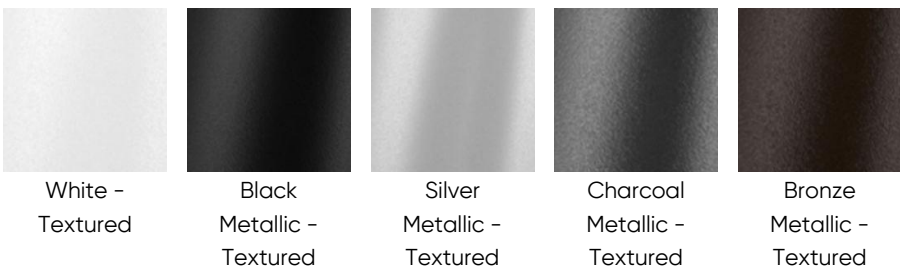

FIXTURE FINISH

¹ Wood grain finishes may incur longer lead times and setup charges. Consult factory for details.

BEZEL FINISH

Shatterproof lens available, consult factory.

CANOPY & STEM FINISH

6 HOW TO ORDER