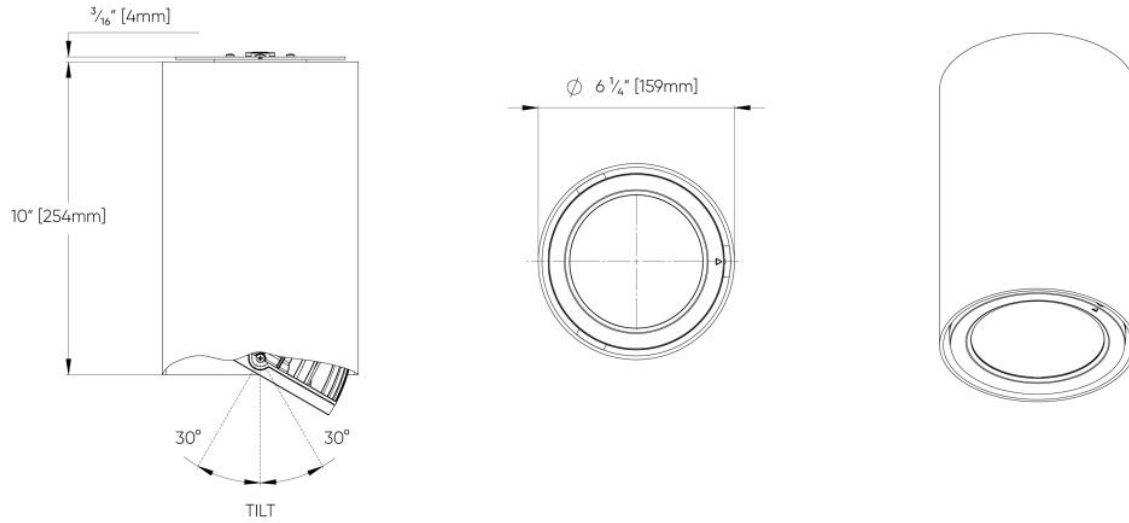

6" TYPE IV BEAM

LUMENS	WATTS	LPW
2000	19	105
2500	27	96
3000	34	90

8 DIMENSIONAL DIAGRAMS

6" - Full Size Classic Wall Mount Direct-Indirect Only

6" - Classic Wall Mount Direct or Indirect only

6"- Full Size Short Narrow Wall Mount Direct-Indirect Only

6"- Narrow Wall Mount Direct/Indirect Only

6"- Full Size Tall Narrow Wall Mount Direct-Indirect

6"- Half Size Narrow full Wall Mount Direct Only

6" - Ceiling Surface Mount Direct Only

6" - Pendant Stem Mount Direct Only

Rigid Stem Mount (ST01)

Swivel Stem Mount (ST02)

4"- Standard Classic Wall Mount Direct Only

4"- Standard Classic Wall Mount Direct-Indirect Only

4"- Standard Narrow Wall Mount Direct Only

4"- Standard Narrow Wall Mount Direct-Indirect Only

4"- Full Size Narrow Wall Mount Direct Only

4"- Full Size Narrow Wall Mount Direct-Indirect Only

4"- Pendent Rigid Stem Mount Direct Only

4"- Pendent Swivel Stem Mount Direct Only

4"- Ceiling Mount Direct Only