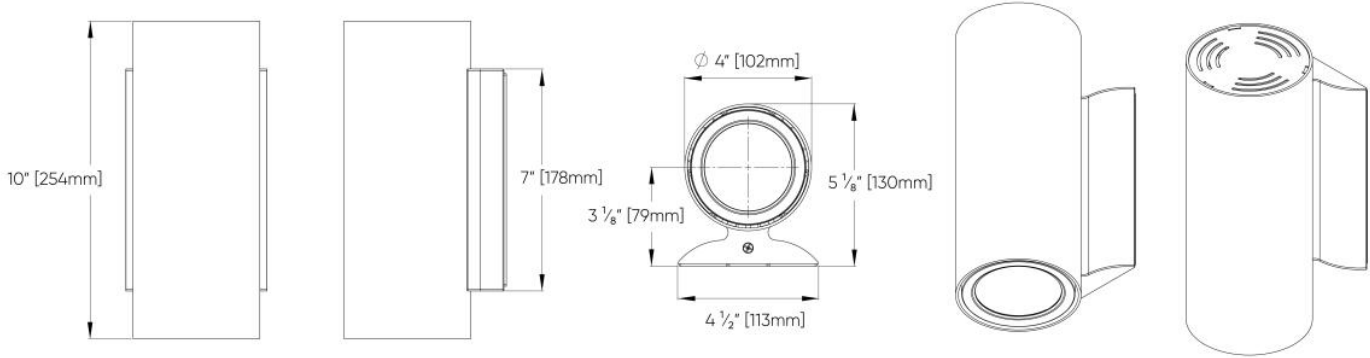

6" TYPE IV BEAM

LUMENS	WATTS	LPW
2000	19	105
2500	27	96
3000	34	90

8 DIMENSIONAL DIAGRAMS

6" - Full Size Classic Wall Mount Direct-Indirect Only

6" - Classic Wall Mount Direct or Indirect only

6"- Full Size Short Narrow Wall Mount Direct-Indirect Only

6"- Narrow Wall Mount Direct/Indirect Only

6"- Full Size Tall Narrow Wall Mount Direct-Indirect

6"- Half Size Narrow full Wall Mount Direct Only

6" - Ceiling Surface Mount Direct Only

6" - Pendant Stem Mount Direct Only

Rigid Stem Mount (ST01)

Swivel Stem Mount (ST02)

4"- Standard Classic Wall Mount Direct Only

4"- Standard Classic Wall Mount Direct-Indirect Only

4"- Standard Narrow Wall Mount Direct Only

4"- Standard Narrow Wall Mount Direct-Indirect Only