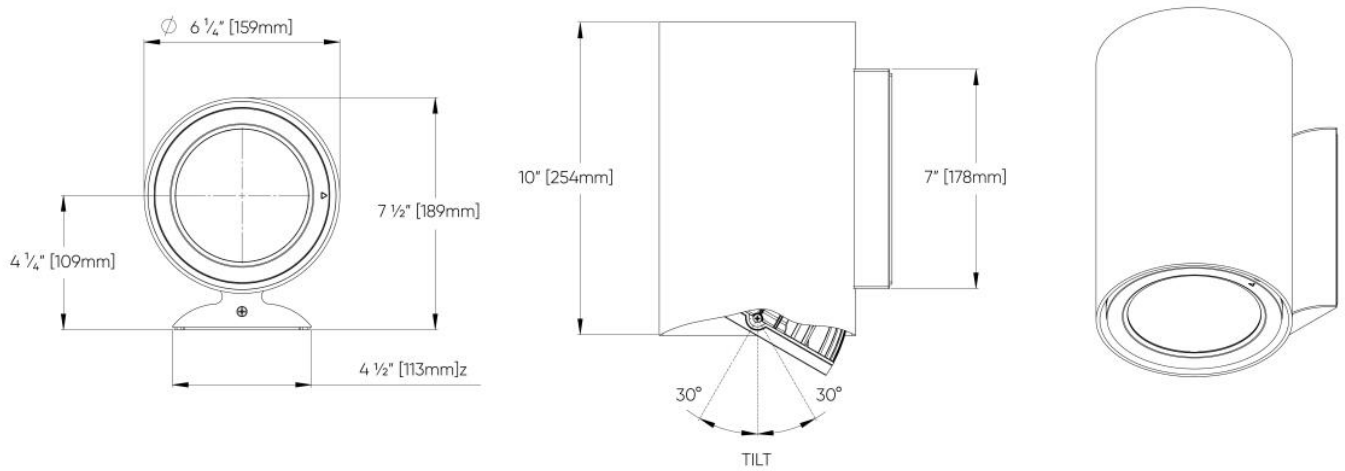

6" 70° BEAM, TYPE V - LED

LUMENS	WATTS	LPW
2000	16	119
2500	22	117
3000	25	113
3500	32	109
4000	37	107

6" TYPE II BEAM

LUMENS	WATTS	LPW
2000	19	112
2500	27	103
3000	34	97

6" TYPE III BEAM

LUMENS	WATTS	LPW
2000	19	109
2500	27	100
3000	34	94

6" TYPE IV BEAM

LUMENS	WATTS	LPW
2000	19	105
2500	27	96
3000	34	90

8 DIMENSIONAL DIAGRAMS

6" - Full Size Classic Wall Mount Direct-Indirect Only

6" - Classic Wall Mount Direct or Indirect only

6"- Full Size Short Narrow Wall Mount Direct-Indirect Only

6"- Narrow Wall Mount Direct/Indirect Only

6"- Full Size Tall Narrow Wall Mount Direct-Indirect

6"- Half Size Narrow full Wall Mount Direct Only

6" - Ceiling Surface Mount Direct Only

6" - Pendant Stem Mount Direct Only

Rigid Stem Mount (ST01)

Swivel Stem Mount (ST02)

4"- Standard Classic Wall Mount Direct Only

4"- Standard Classic Wall Mount Direct-Indirect Only

4"- Standard Narrow Wall Mount Direct Only

4"- Standard Narrow Wall Mount Direct-Indirect Only