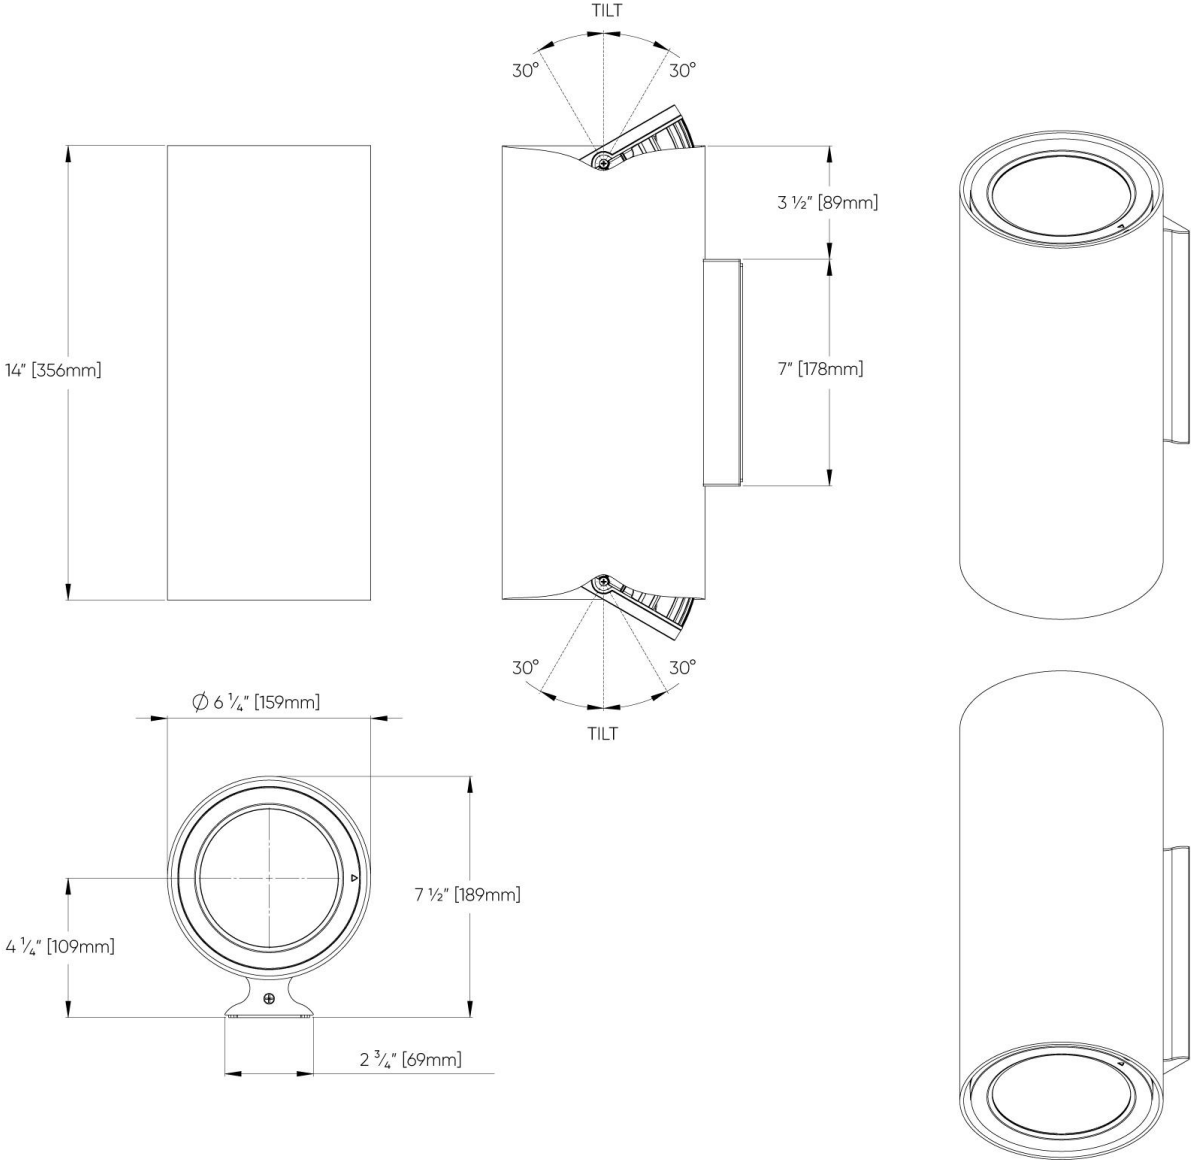

FC47 Bronze Metallic - Textured

CYLINDER EX™

DIMENSIONAL DIAGRAMS

6" - Ceiling Surface Mount Direct Only

CYLINDER EX™

6"- Full Size Classic Wall Mount Direct-Indirect Only

CYLINDER EX™

6" - Full Size Short Narrow Wall Mount Direct-Indirect Only

CYLINDER EX™

6" - Full Size Tall Narrow Wall Mount Direct-Indirect

CYLINDER EX™

6" - Classic Wall Mount Direct or Indirect only

CYLINDER EX™

6" - Narrow Wall Mount Direct/Indirect Only

CYLINDER EX™

6" - Half Size Narrow full Wall Mount Direct Only

CYLINDER EX™

6" - Pendant Stem Mount Direct Only