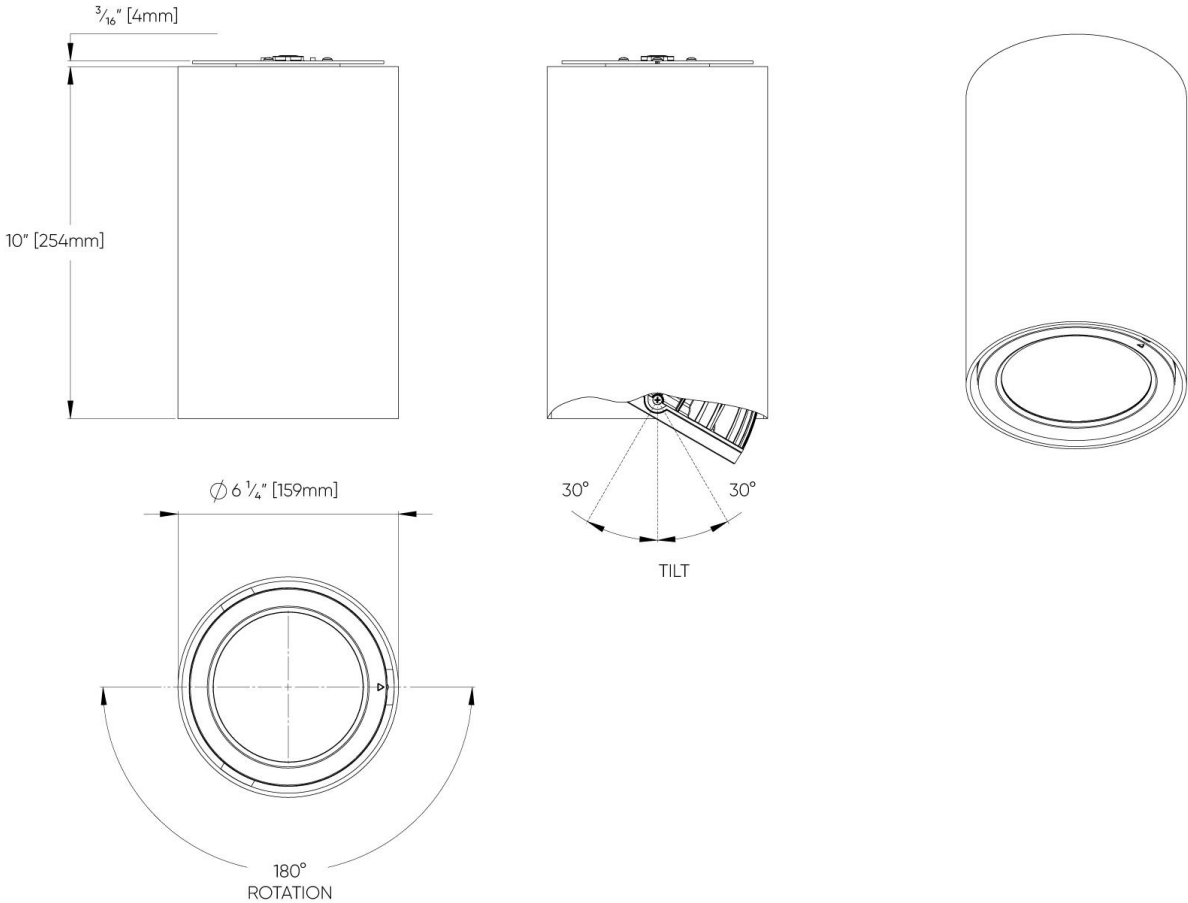

FC47 Bronze Metallic - Textured

CYLINDER EX™

DIMENSIONAL DIAGRAMS

6" - Ceiling Surface Mount Direct Only

CYLINDER EX™

6"- Full Size Classic Wall Mount Direct-Indirect Only

CYLINDER EX™

6" - Full Size Short Narrow Wall Mount Direct-Indirect Only