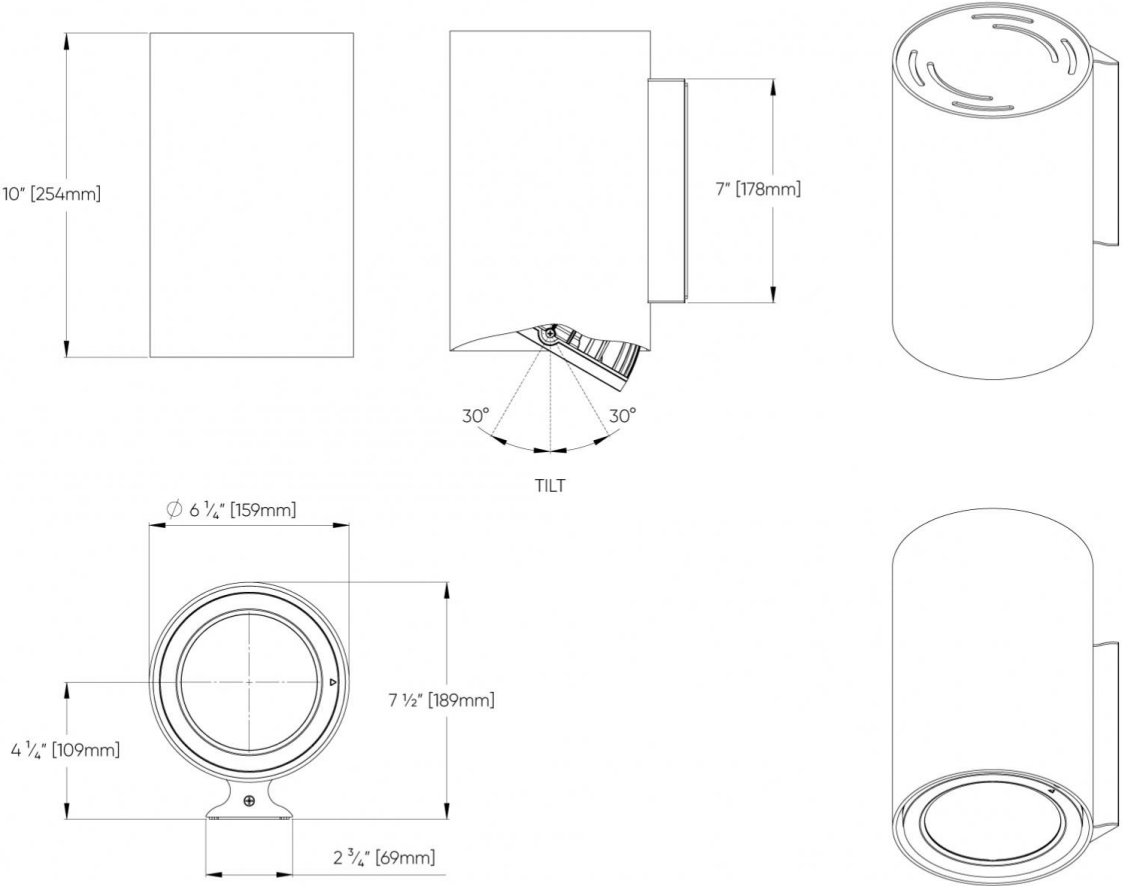

FC47 Bronze Metallic - Textured

CYLINDER EX™

DIMENSIONAL DIAGRAMS

6" - Ceiling Surface Mount Direct Only

CYLINDER EX™

6"- Full Size Classic Wall Mount Direct-Indirect Only

CYLINDER EX™

6" - Full Size Short Narrow Wall Mount Direct-Indirect Only

CYLINDER EX™

6" - Full Size Tall Narrow Wall Mount Direct-Indirect

CYLINDER EX™

6" - Classic Wall Mount Direct or Indirect only

CYLINDER EX™

6" - Narrow Wall Mount Direct/Indirect Only

CYLINDER EX™

6" - Half Size Narrow full Wall Mount Direct Only

CYLINDER EX™

6" - Pendant Stem Mount Direct Only