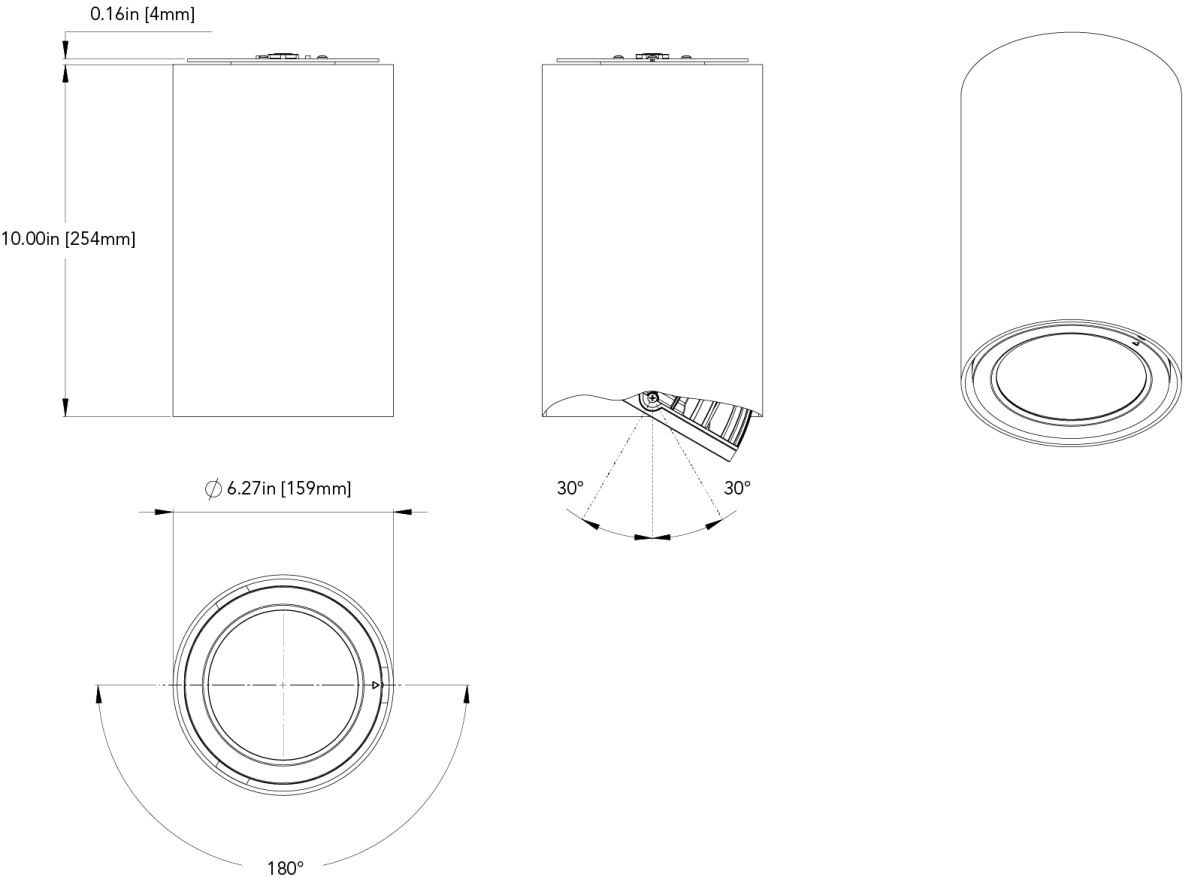

CYLINDER EX™

DIMENSIONAL DIAGRAMS

6"- Ceiling Surface Mount Direct Only

CYLINDER EX™

6"- Full Size Classic Wall Mount Direct-Indirect Only

CYLINDER EX™

6"- Full Size Short Narrow Wall Mount Direct-Indirect Only