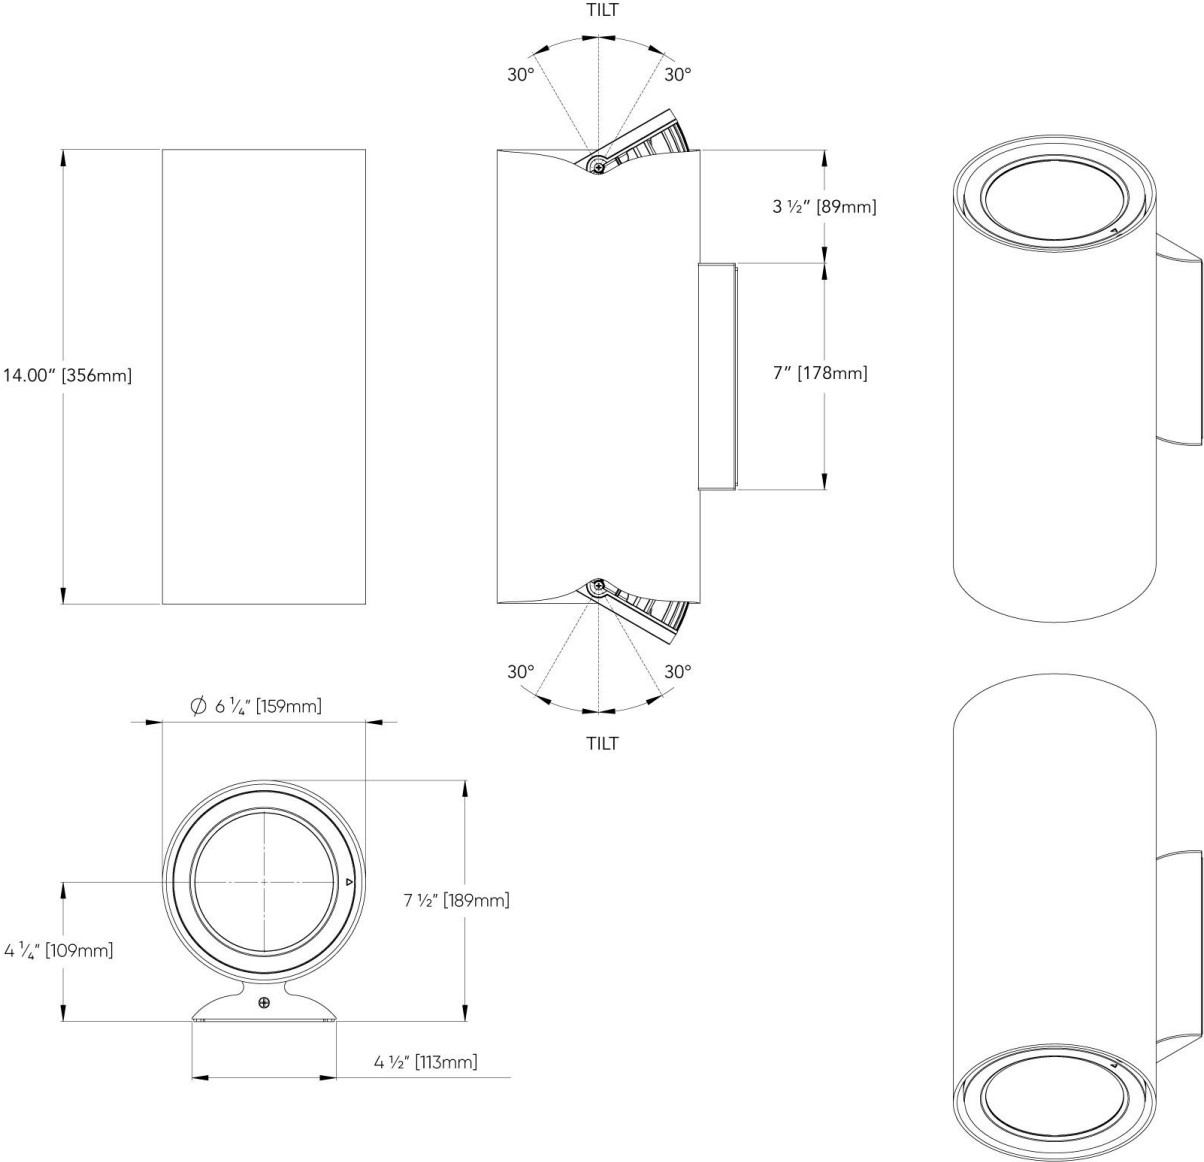

FC47 Bronze Metallic - Textured

CYLINDER EX™

DIMENSIONAL DIAGRAMS

6" - Ceiling Surface Mount Direct Only

CYLINDER EX™

6"- Full Size Classic Wall Mount Direct-Indirect Only

CYLINDER EX™

6" - Full Size Short Narrow Wall Mount Direct-Indirect Only

CYLINDER EX™

6" - Full Size Tall Narrow Wall Mount Direct-Indirect

CYLINDER EX™

6" - Classic Wall Mount Direct or Indirect only

CYLINDER EX™

6" - Narrow Wall Mount Direct/Indirect Only

CYLINDER EX™

6" - Half Size Narrow full Wall Mount Direct Only

CYLINDER EX™

6" - Pendant Stem Mount Direct Only