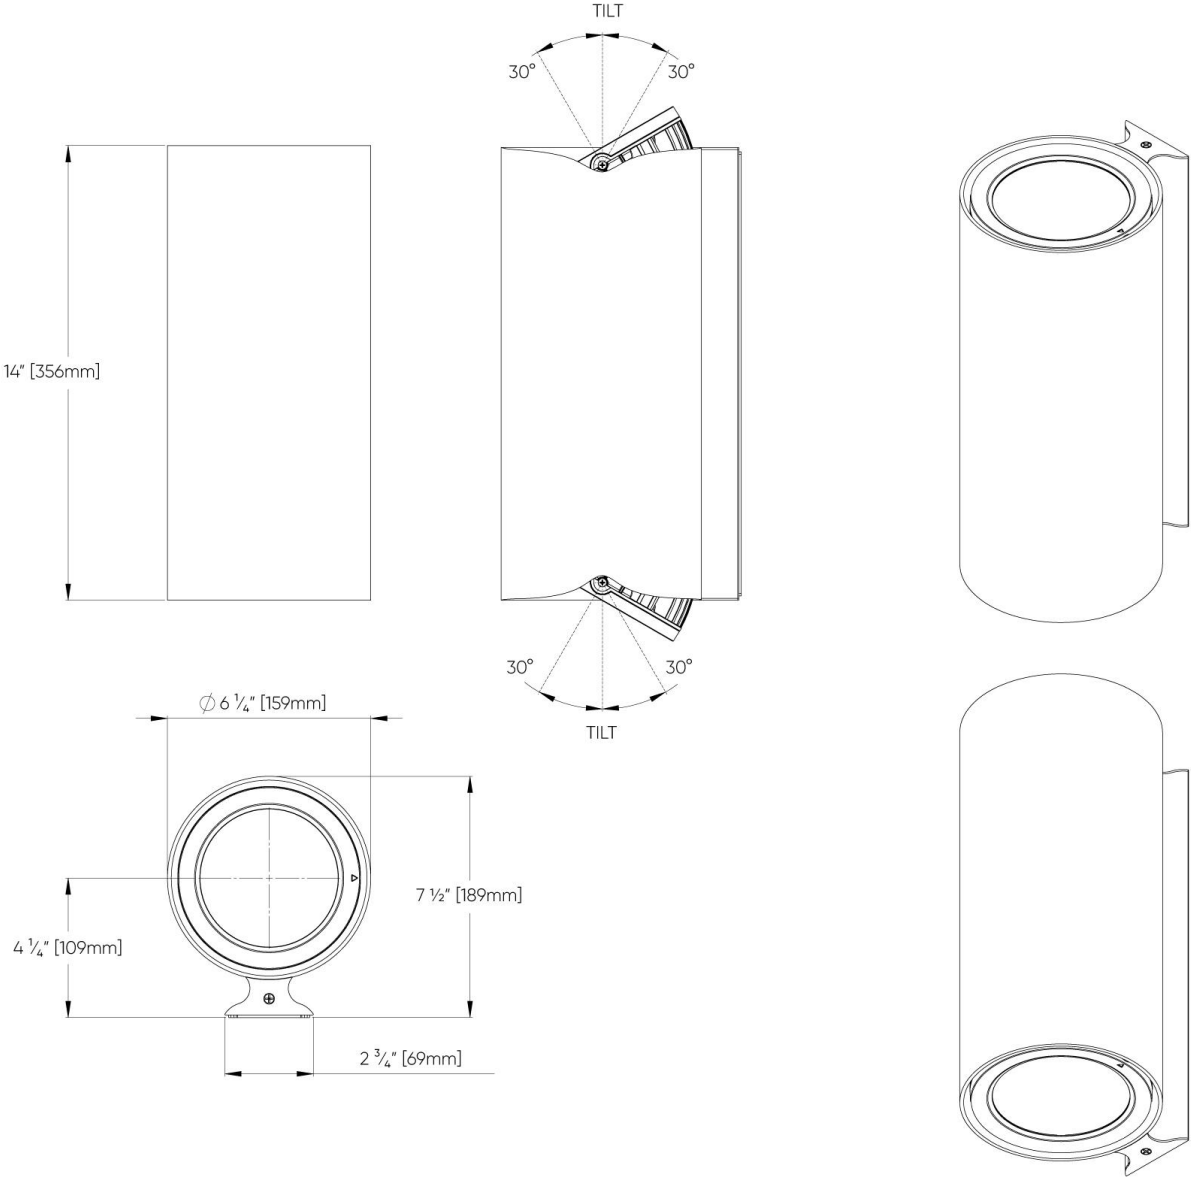

FC47 Bronze Metallic - Textured

CYLINDER EX™

DIMENSIONAL DIAGRAMS

6" - Ceiling Surface Mount Direct Only

CYLINDER EX™

6"- Full Size Classic Wall Mount Direct-Indirect Only

CYLINDER EX™

6" - Full Size Short Narrow Wall Mount Direct-Indirect Only

CYLINDER EX™

6" - Full Size Tall Narrow Wall Mount Direct-Indirect

CYLINDER EX™

6" - Classic Wall Mount Direct or Indirect only

CYLINDER EX™

6" - Narrow Wall Mount Direct/Indirect Only

CYLINDER EX™

6" - Half Size Narrow full Wall Mount Direct Only

CYLINDER EX™

6" - Pendant Stem Mount Direct Only