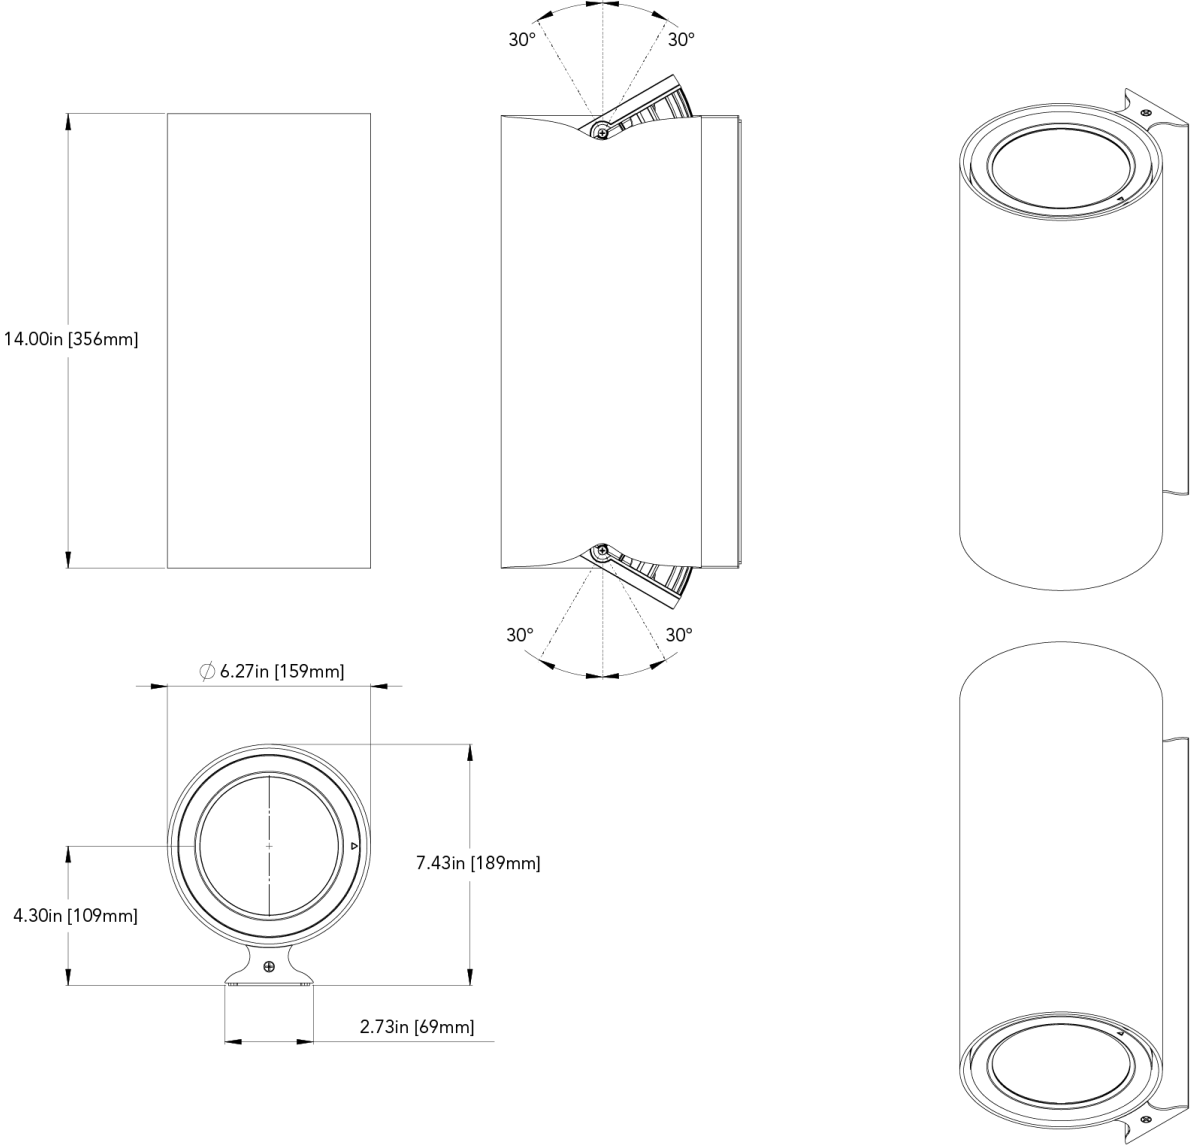

CYLINDER EX™

DIMENSIONAL DIAGRAMS

6"- Ceiling Surface Mount Direct Only

CYLINDER EX™

6"- Full Size Classic Wall Mount Direct-Indirect Only

CYLINDER EX™

6"- Full Size Short Narrow Wall Mount Direct-Indirect Only

CYLINDER EX™

6"- Full Size Tall Narrow Wall Mount Direct-Indirect

CYLINDER EX™

6" - Classic Wall Mount Direct or Indirect only

CYLINDER EX™

6"- Narrow Wall Mount Direct/Indirect Only

CYLINDER EX™

6"- Half Size Narrow full Wall Mount Direct Only