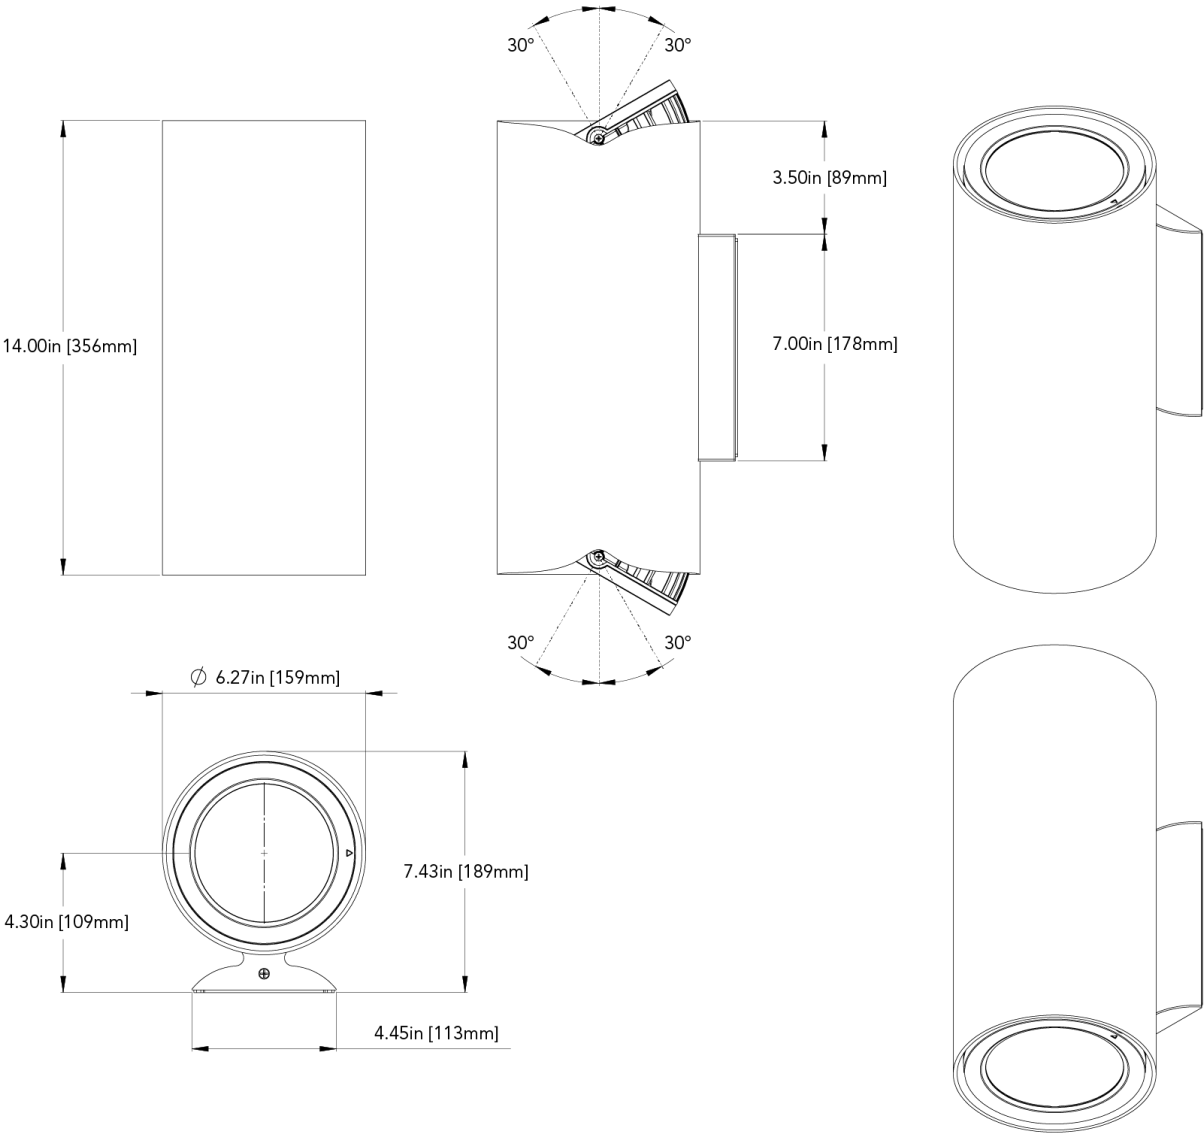

CYLINDER EX™

DIMENSIONAL DIAGRAMS

6"- Ceiling Surface Mount Direct Only

CYLINDER EX™

6"- Full Size Classic Wall Mount Direct-Indirect Only

CYLINDER EX™

6"- Full Size Short Narrow Wall Mount Direct-Indirect Only

CYLINDER EX™

6"- Full Size Tall Narrow Wall Mount Direct-Indirect

CYLINDER EX™

6" - Classic Wall Mount Direct or Indirect only

CYLINDER EX™

6"- Narrow Wall Mount Direct/Indirect Only

CYLINDER EX™

6"- Half Size Narrow full Wall Mount Direct Only

CYLINDER EX™

6" - Pendant Stem Mount Direct Only