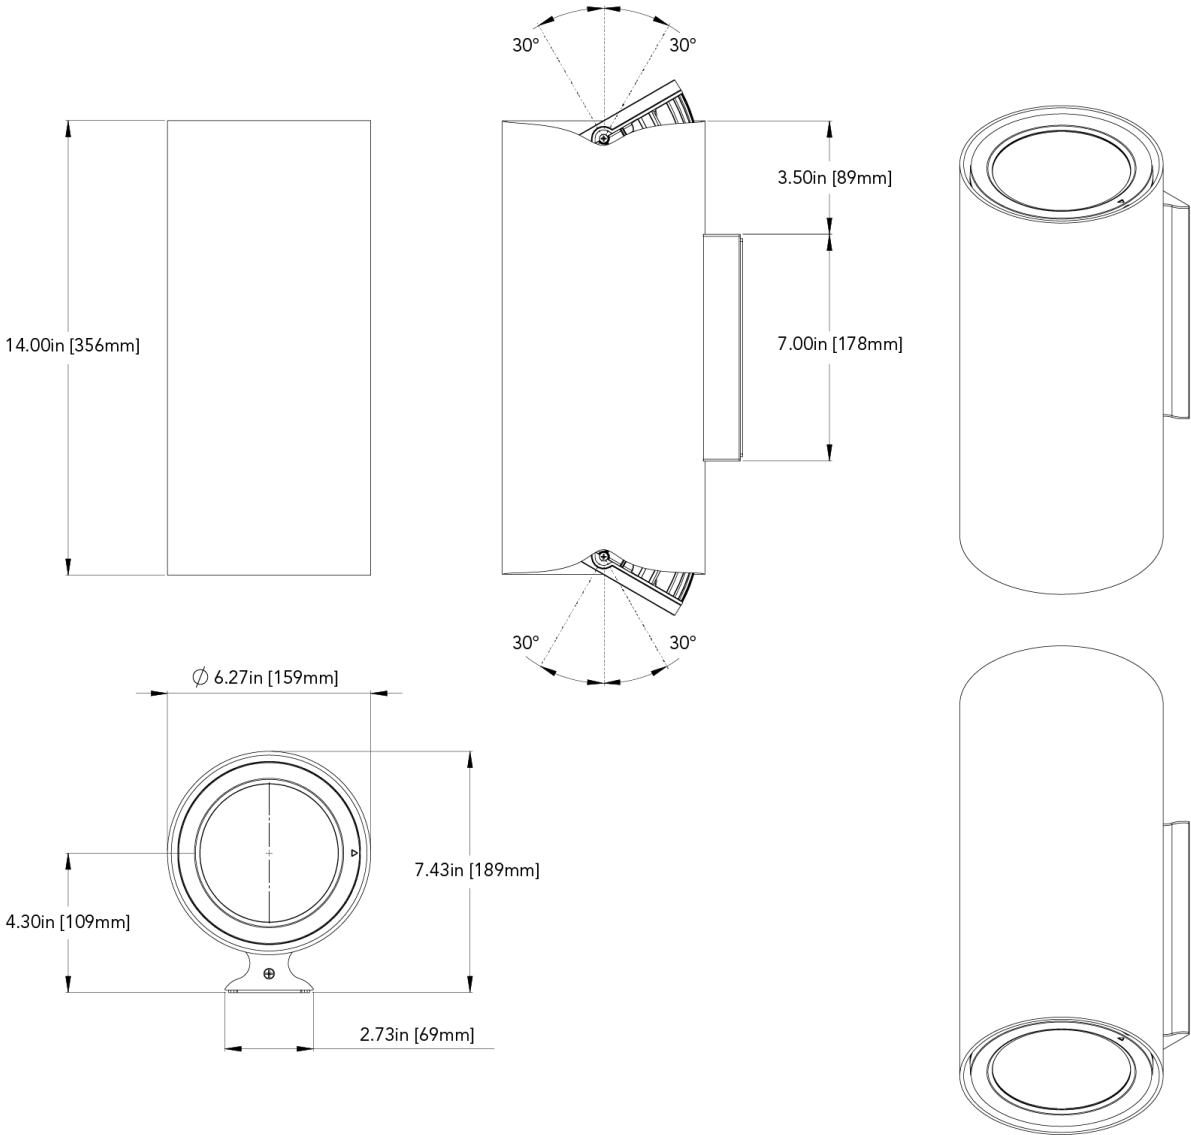

CYLINDER EX™

DIMENSIONAL DIAGRAMS

6"- Ceiling Surface Mount Direct Only

CYLINDER EX™

6"- Full Size Classic Wall Mount Direct-Indirect Only

CYLINDER EX™

6"- Full Size Short Narrow Wall Mount Direct-Indirect Only

CYLINDER EX™

6"- Full Size Tall Narrow Wall Mount Direct-Indirect

CYLINDER EX™

6" - Classic Wall Mount Direct or Indirect only

CYLINDER EX™

6"- Narrow Wall Mount Direct/Indirect Only

CYLINDER EX™

6"- Half Size Narrow full Wall Mount Direct Only