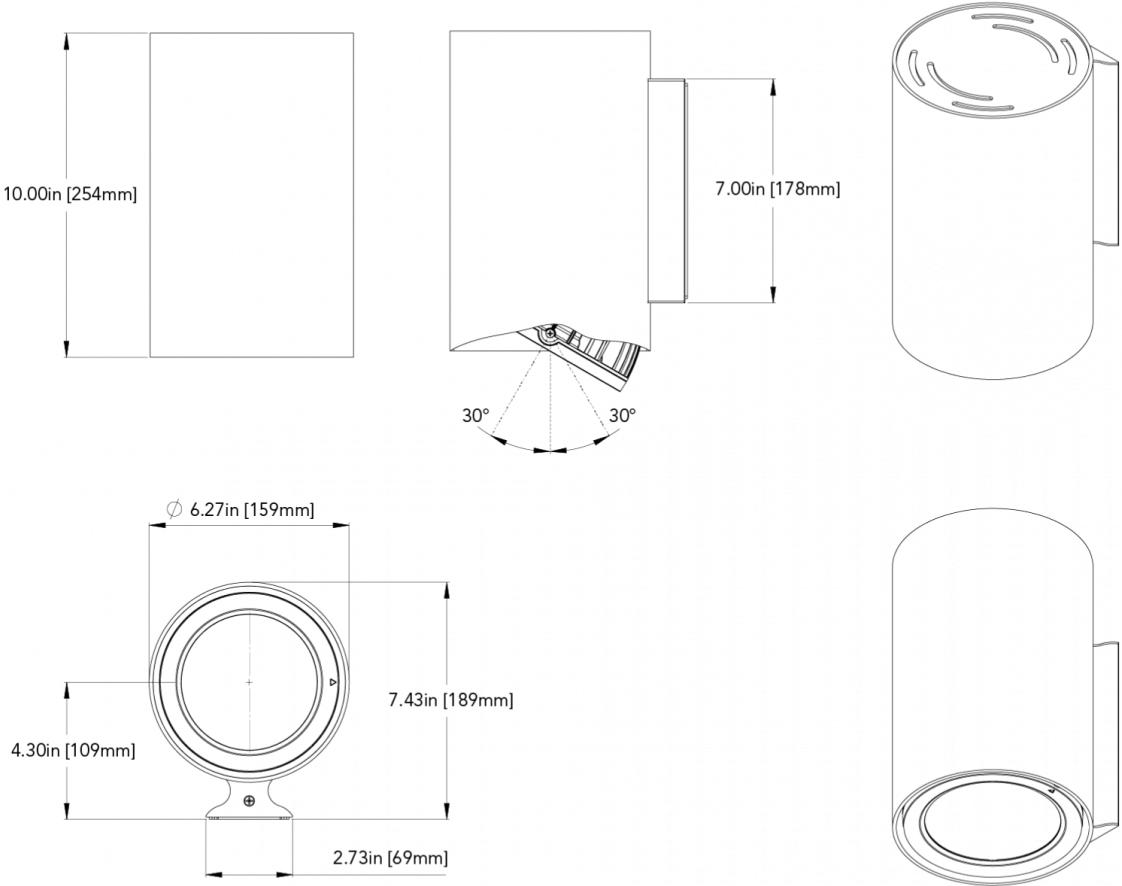

CYLINDER EX™

DIMENSIONAL DIAGRAMS

6"- Ceiling Surface Mount Direct Only

CYLINDER EX™

6"- Full Size Classic Wall Mount Direct-Indirect Only

CYLINDER EX™

6"- Full Size Short Narrow Wall Mount Direct-Indirect Only

CYLINDER EX™

6"- Full Size Tall Narrow Wall Mount Direct-Indirect

CYLINDER EX™

6" - Classic Wall Mount Direct or Indirect only

CYLINDER EX™

6"- Narrow Wall Mount Direct/Indirect Only

CYLINDER EX™

6"- Half Size Narrow full Wall Mount Direct Only