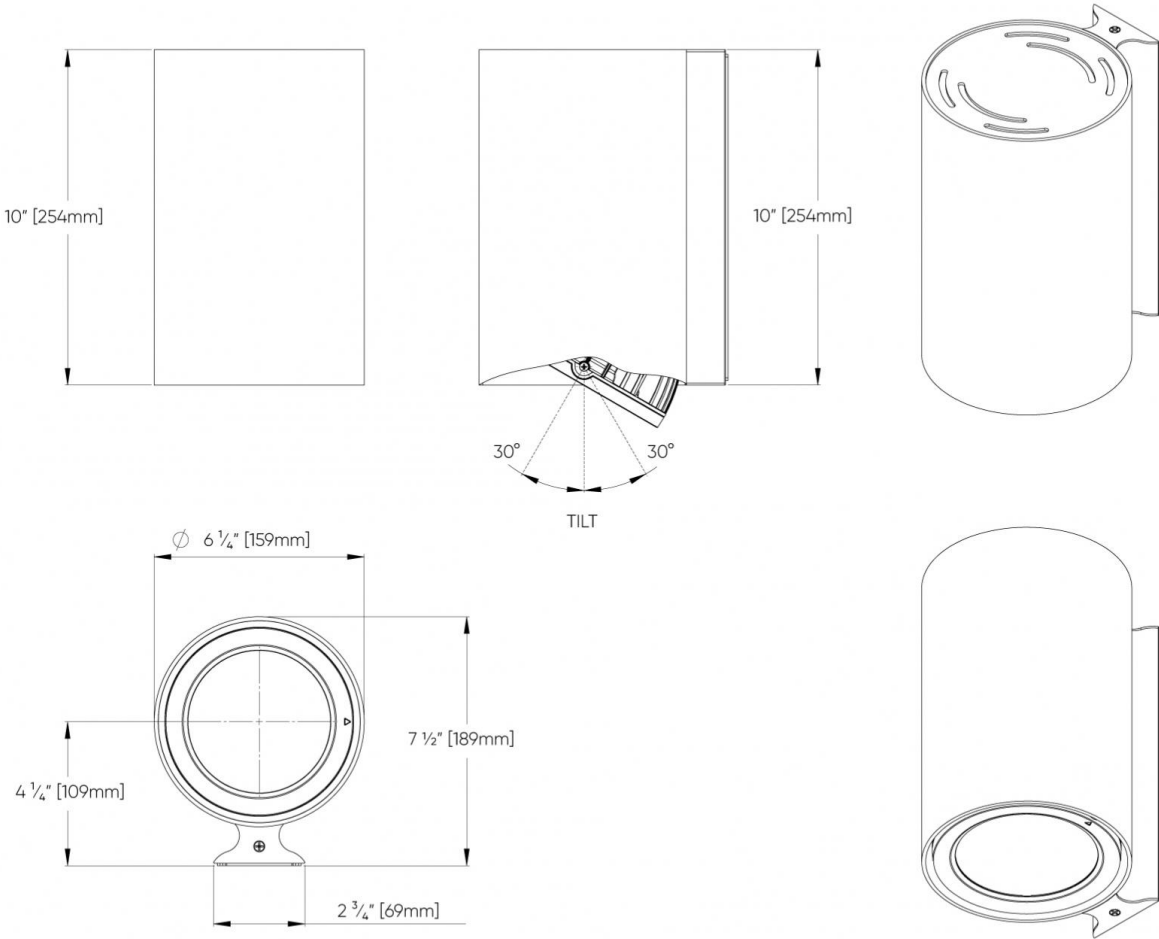

FC47 Bronze Metallic - Textured

CYLINDER EX™

DIMENSIONAL DIAGRAMS

6" - Ceiling Surface Mount Direct Only

CYLINDER EX™

6"- Full Size Classic Wall Mount Direct-Indirect Only

CYLINDER EX™

6" - Full Size Short Narrow Wall Mount Direct-Indirect Only

CYLINDER EX™

6" - Full Size Tall Narrow Wall Mount Direct-Indirect

CYLINDER EX™

6" - Classic Wall Mount Direct or Indirect only

CYLINDER EX™

6" - Narrow Wall Mount Direct/Indirect Only

CYLINDER EX™

6" - Half Size Narrow full Wall Mount Direct Only

CYLINDER EX™

6" - Pendant Stem Mount Direct Only