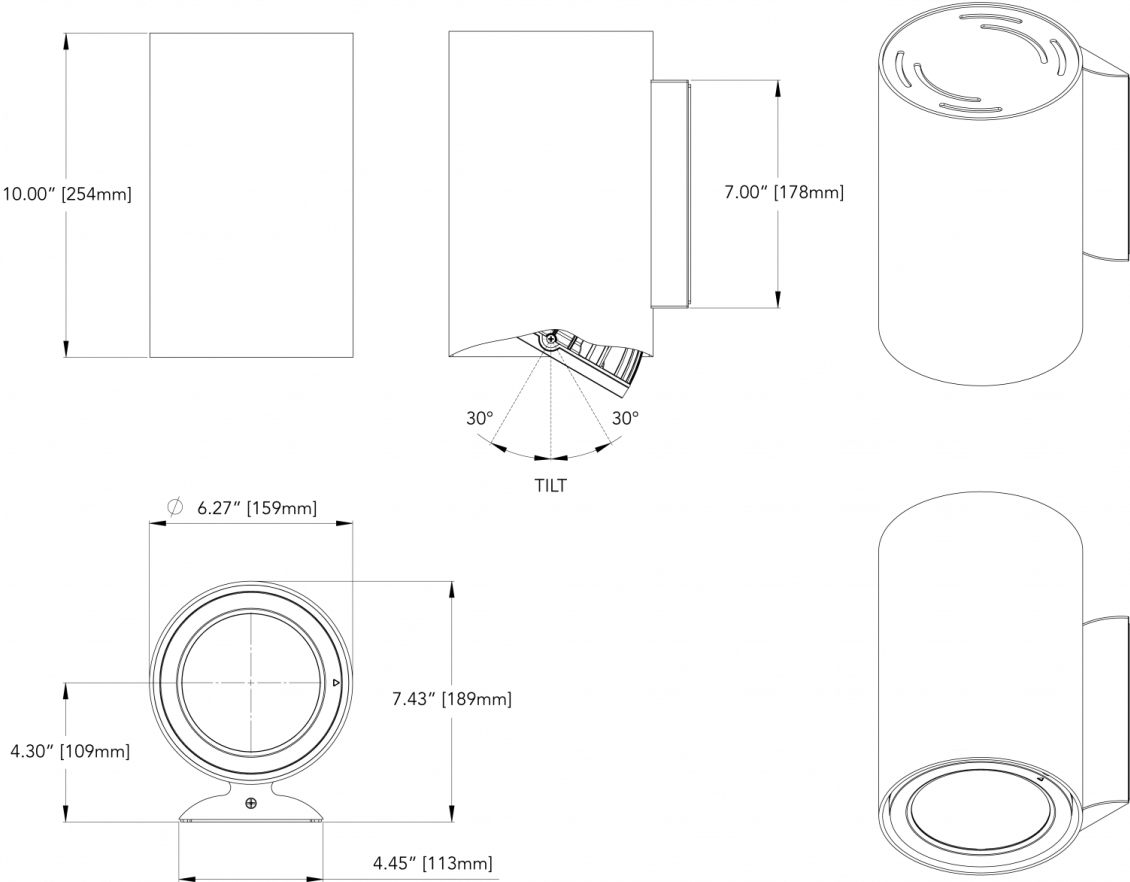

CYLINDER EX™

DIMENSIONAL DIAGRAMS

6"- Ceiling Surface Mount Direct Only

CYLINDER EX™

6"- Full Size Classic Wall Mount Direct-Indirect Only

CYLINDER EX™

6"- Full Size Short Narrow Wall Mount Direct-Indirect Only

CYLINDER EX™

6"- Full Size Tall Narrow Wall Mount Direct-Indirect

CYLINDER EX™

6" - Classic Wall Mount Direct or Indirect only

CYLINDER EX™

6"- Narrow Wall Mount Direct/Indirect Only

CYLINDER EX™

6"- Half Size Narrow full Wall Mount Direct Only