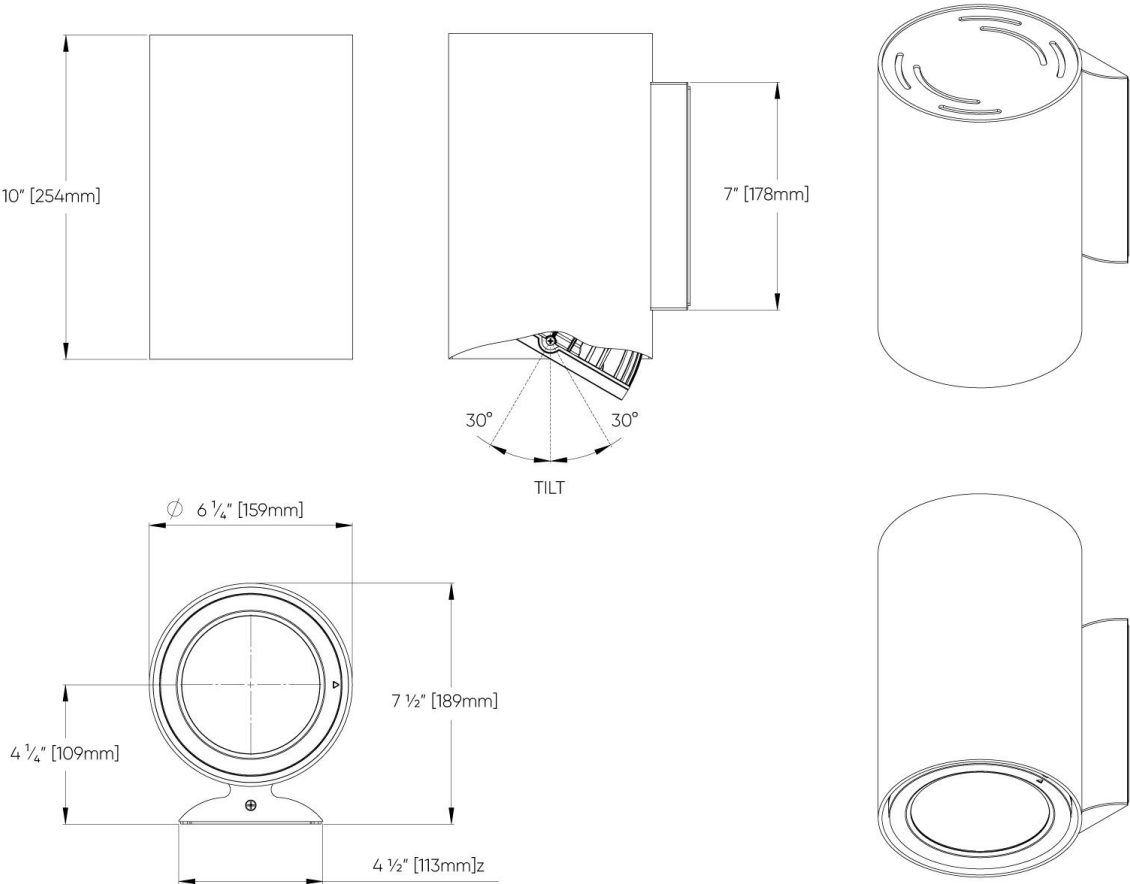

FC47 Bronze Metallic - Textured

CYLINDER EX™

DIMENSIONAL DIAGRAMS

6" - Ceiling Surface Mount Direct Only

CYLINDER EX™

6"- Full Size Classic Wall Mount Direct-Indirect Only

CYLINDER EX™

6" - Full Size Short Narrow Wall Mount Direct-Indirect Only

CYLINDER EX™

6" - Full Size Tall Narrow Wall Mount Direct-Indirect

CYLINDER EX™

6" - Classic Wall Mount Direct or Indirect only

CYLINDER EX™

6" - Narrow Wall Mount Direct/Indirect Only

CYLINDER EX™

6" - Half Size Narrow full Wall Mount Direct Only