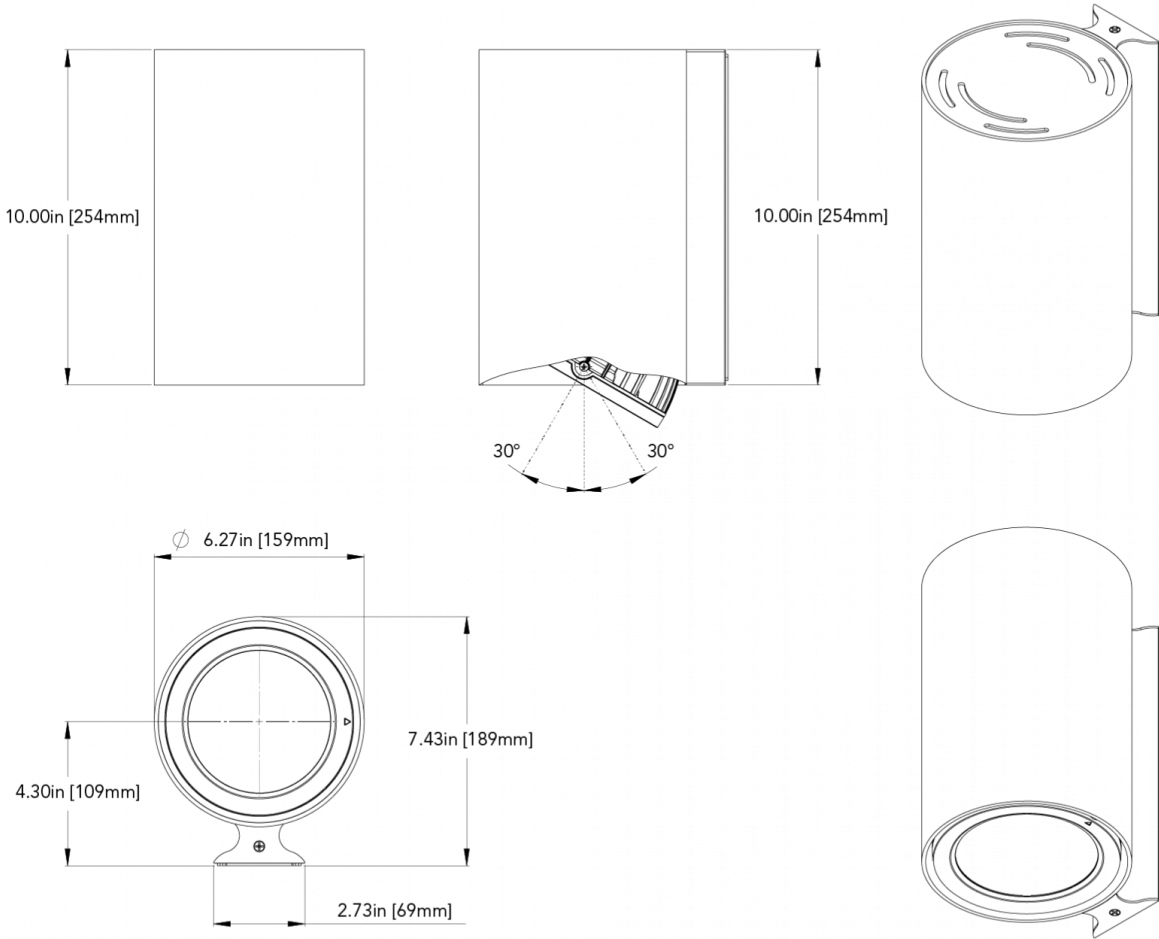

CYLINDER EX™

DIMENSIONAL DIAGRAMS

6"- Ceiling Surface Mount Direct Only

CYLINDER EX™

6"- Full Size Classic Wall Mount Direct-Indirect Only

CYLINDER EX™

6"- Full Size Short Narrow Wall Mount Direct-Indirect Only

CYLINDER EX™

6"- Full Size Tall Narrow Wall Mount Direct-Indirect

CYLINDER EX™

6" - Classic Wall Mount Direct or Indirect only

CYLINDER EX™

6"- Narrow Wall Mount Direct/Indirect Only

CYLINDER EX™

6"- Half Size Narrow full Wall Mount Direct Only

CYLINDER EX™

6" - Pendant Stem Mount Direct Only