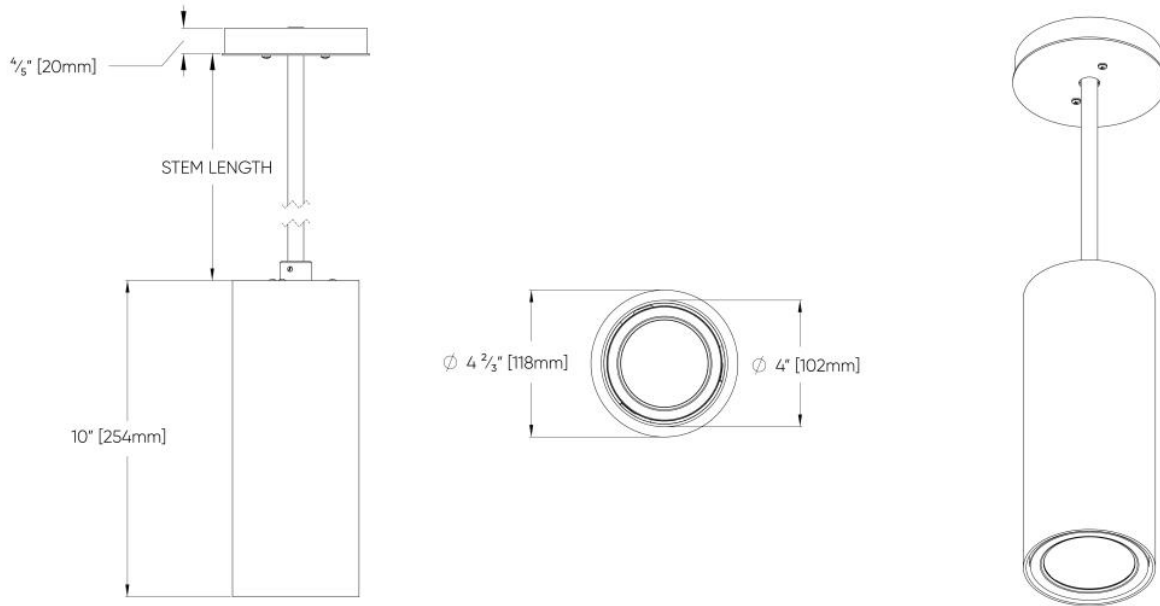

2 OPTICS & FEATURES

3 APPROVALS

4 GENERAL SPECIFICATION

HOUSING

Die-cast and extruded aluminum.

MOUNTING

The Ceiling and Stem pendant mount to a 4"x4" octagonal junction box (supplied by others). The stem pendant allows for a sway of up to 42 degrees in any direction.

6" 50° BEAM - LED

LUMENS	WATTS	LPW
2000	16	119
2500	22	116
3000	25	112
3500	32	109
4000	37	106

6" 70° BEAM - LED

LUMENS	WATTS	LPW
2000	16	119
2500	22	117
3000	25	113
3500	32	109
4000	37	107

8 DIMENSIONAL DIAGRAMS

6" - Ceiling Surface Mount Direct Only

6" - Pendant Stem Mount Direct Only

6" - Pendant Aircraft Cable Mount - Direct Only (ST03)

6" - Pendant Aircraft Cable Mount - Direct & Indirect (ST03)

4"- Ceiling Mount Direct Only

4"- Pendent POS Aircraft Cable Stem Mount Direct Only [ST03]

4"- Pendent Rigid Stem Mount Direct Only [ST01]

4"- Pendent Swivel Stem Mount Direct Only [ST02]