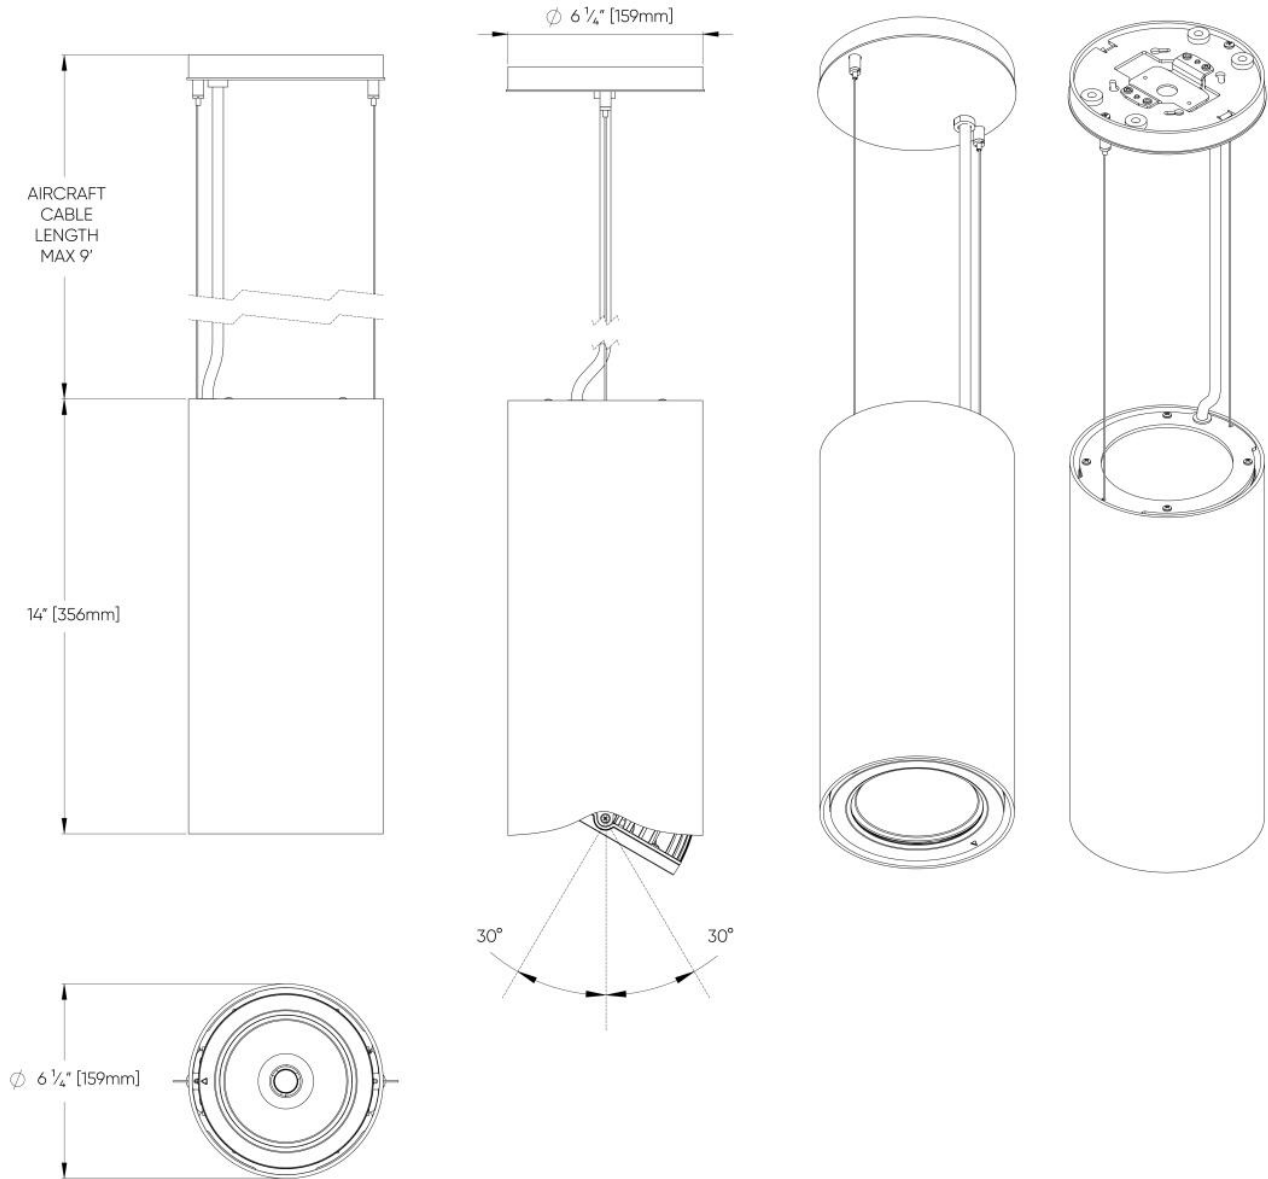

2 OPTICS & FEATURES

3 APPROVALS

4 GENERAL SPECIFICATION

HOUSING

Die-cast and extruded aluminum.

MOUNTING

The Ceiling and Stem pendant mount to a 4"x4" octagonal junction box (supplied by others). The stem pendant allows for a sway of up to 42 degrees in any direction.

6" 50° BEAM - LED

LUMENS	WATTS	LPW
2000	16	119
2500	22	116
3000	25	112
3500	32	109
4000	37	106

6" 70° BEAM - LED

LUMENS	WATTS	LPW
2000	16	119
2500	22	117
3000	25	113
3500	32	109
4000	37	107

8 DIMENSIONAL DIAGRAMS

6" - Ceiling Surface Mount Direct Only

6" - Pendant Stem Mount Direct Only

6" - Pendant Aircraft Cable Mount - Direct Only (ST03)

6" - Pendant Aircraft Cable Mount - Direct & Indirect (ST03)

4"- Ceiling Mount Direct Only

4"- Pendent POS Aircraft Cable Stem Mount Direct Only [ST03]

4"- Pendent Rigid Stem Mount Direct Only [ST01]

4"- Pendent Swivel Stem Mount Direct Only [ST02]