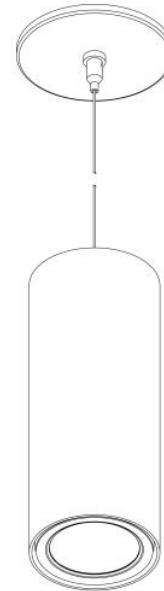

CYLINDER™

FULL SPECIFICATION SHEET

FIXTURE TYPE

FIXTURE CODE

QUANTITIES

1 DESCRIPTION

The **CYLINDER** series offers versatile lighting solutions for interior spaces, with ceiling, stem, and aircraft cable suspension options. Its sleek, hardware-free design seamlessly integrates into any environment, emphasizing performance. Featuring a tiltable gimbal with +/- 30° pivot and 10° incremental locks on the 6" version, the **CYLINDER** delivers precise directional control and tailored illumination with advanced optics like Multi-Lens Array (MLA) and Chip on Board (COB). When paired with the aircraft cable suspension, the **CYLINDER** offers both direct and direct/indirect lighting, with the indirect light option providing upward illumination for enhanced ambiance. With up to 125 LPW and innovative thermal management, it ensures efficiency, durability, and reduced costs. Perfect for conference rooms, galleries, or retail spaces, the **CYLINDER** combines performance and precision to create professional, dynamic interiors.

6" 50° BEAM - LED

LUMENS	WATTS	LPW
2000	16	119
2500	22	116
3000	25	112
3500	32	109
4000	37	106

6" 70° BEAM - LED

LUMENS	WATTS	LPW
2000	16	119
2500	22	117
3000	25	113
3500	32	109
4000	37	107

8 DIMENSIONAL DIAGRAMS

6" - Ceiling Surface Mount Direct Only

6" - Pendant Stem Mount Direct Only

6" - Pendant Aircraft Cable Mount - Direct Only (ST03)

6" - Pendant Aircraft Cable Mount - Direct & Indirect (ST03)

4"- Ceiling Mount Direct Only

4"- Pendent POS Aircraft Cable Stem Mount Direct Only [ST03]

4"- Pendent Rigid Stem Mount Direct Only [ST01]

4"- Pendent Swivel Stem Mount Direct Only [ST02]