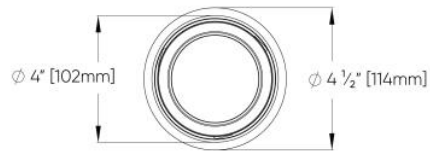

4"- Ceiling Mount Direct Only