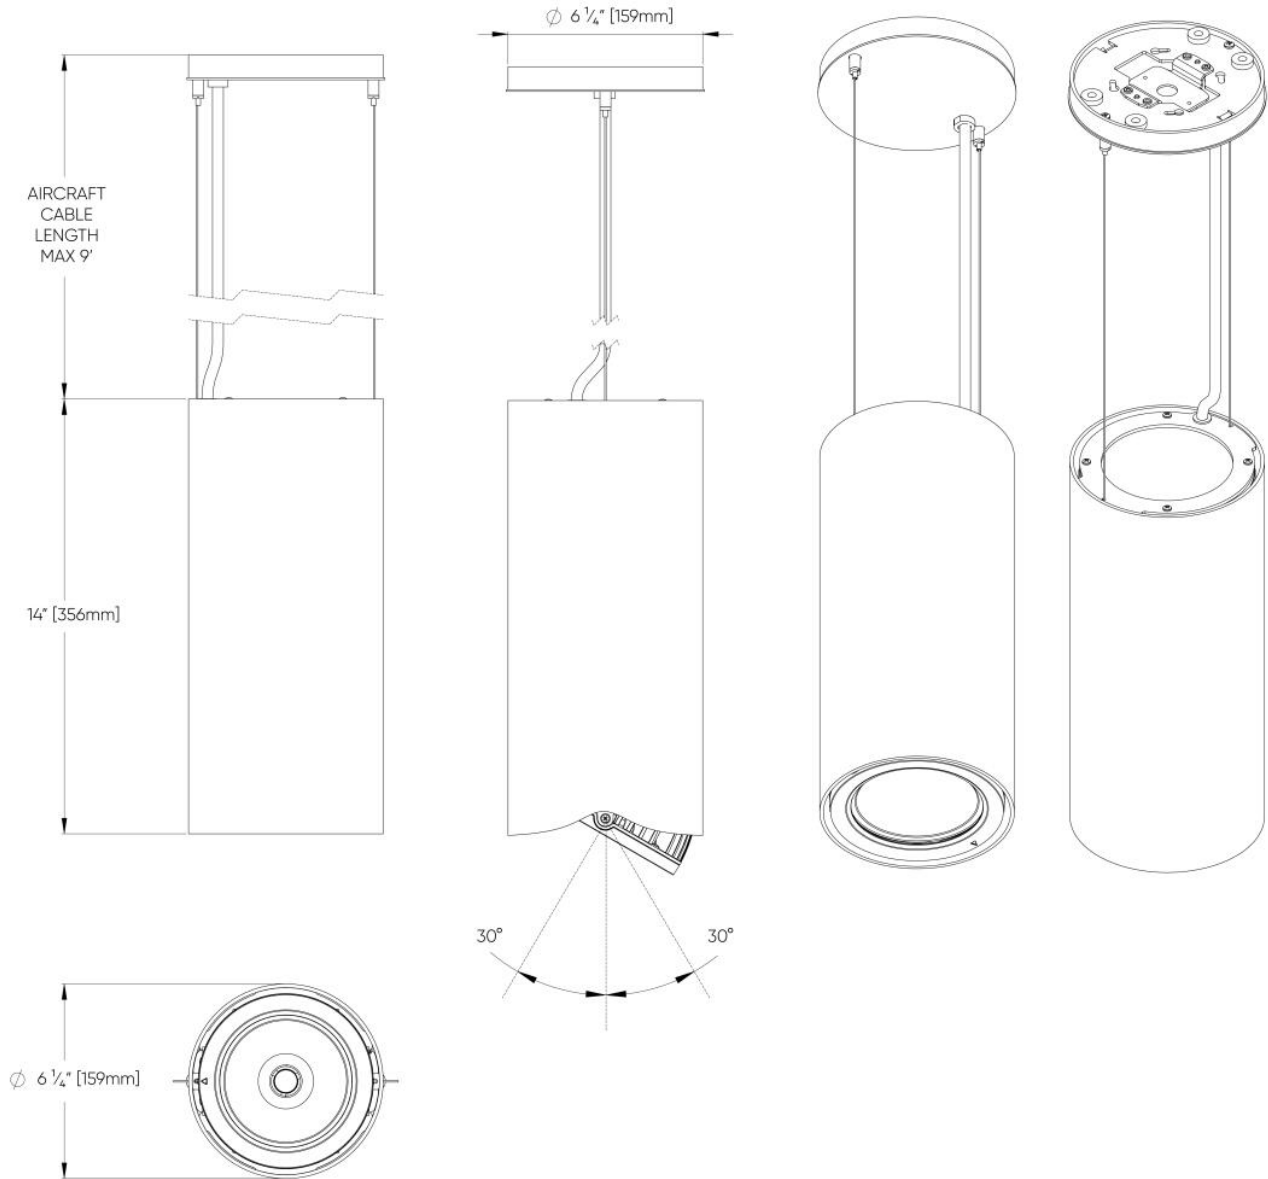

CYLINDER™

FULL SPECIFICATION SHEET

FIXTURE TYPE

FIXTURE CODE

QUANTITIES

1 DESCRIPTION

The **CYLINDER** series offers versatile lighting solutions for interior spaces, with ceiling, stem, and aircraft cable suspension options. Its sleek, hardware-free design seamlessly integrates into any environment, emphasizing performance. Featuring a tiltable gimbal with +/- 30° pivot and 10° incremental locks on the 6" version, the **CYLINDER** delivers precise directional control and tailored illumination with advanced optics like Multi-Lens Array (MLA) and Chip on Board (COB). When paired with the aircraft cable suspension, the **CYLINDER** offers both direct and direct/indirect lighting, with the indirect light option providing upward illumination for enhanced ambiance. With up to 125 LPW and innovative thermal management, it ensures efficiency, durability, and reduced costs. Perfect for conference rooms, galleries, or retail spaces, the **CYLINDER** combines performance and precision to create professional, dynamic interiors.

LUMENS	WATTS	LPW
2000	16	123
2500	22	120
3000	25	116
3500	32	115
4000	37	110

6" 30° BEAM - LED

LUMENS	WATTS	LPW
2000	16	125
2500	22	122
3000	25	118
3500	32	115
4000	37	112

6" 50° BEAM - LED

LUMENS	WATTS	LPW
2000	16	119
2500	22	116
3000	25	112
3500	32	109
4000	37	106

6" 70° BEAM - LED

LUMENS	WATTS	LPW
2000	16	119
2500	22	117
3000	25	113
3500	32	109
4000	37	107

8 DIMENSIONAL DIAGRAMS

6" - Ceiling Surface Mount Direct Only

6" - Pendant Stem Mount Direct Only

6" - Pendant Aircraft Cable Mount - Direct Only (ST03)

6" - Pendant Aircraft Cable Mount - Direct & Indirect (ST03)

4"- Ceiling Mount Direct Only

4"- Pendant POS Aircraft Cable Stem Mount Direct Only [ST03]

4"- Pendent Rigid Stem Mount Direct Only [ST01]

4"- Pendent Swivel Stem Mount Direct Only [ST02]