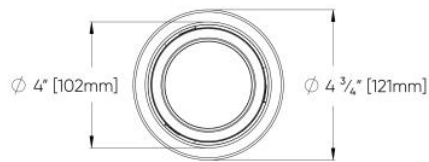

4"- Pendent POS Aircraft Cable Stem Mount Direct Only [ST03]