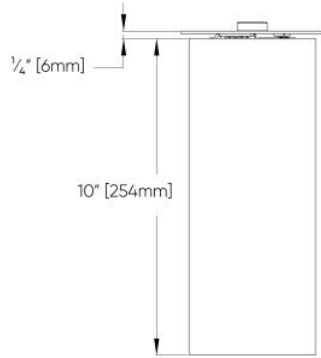

6" 30° BEAM - COB

LUMENS	WATTS	LPW
2000	20	118
2500	23	116
3000	27	115
3500	31	113
4000	34	111

6" 50° BEAM - COB

LUMENS	WATTS	LPW
2000	20	124
2500	23	122
3000	27	121
3500	31	119
4000	34	117

6" 15° BEAM - LED

LUMENS	WATTS	LPW
2000	16	123
2500	22	120
3000	25	116
3500	32	115
4000	37	110

6" 30° BEAM - LED

LUMENS	WATTS	LPW
2000	16	125
2500	22	122
3000	25	118
3500	32	115
4000	37	112

6" 50° BEAM - LED

LUMENS	WATTS	LPW
2000	16	119
2500	22	116
3000	25	112
3500	32	109
4000	37	106

6" 70° BEAM - LED

LUMENS	WATTS	LPW
2000	16	119
2500	22	117
3000	25	113
3500	32	109
4000	37	107

8 DIMENSIONAL DIAGRAMS

6" - Ceiling Surface Mount Direct Only

6" - Pendant Stem Mount Direct Only

6" - Pendant Aircraft Cable Mount - Direct Only (ST03)

6" - Pendant Aircraft Cable Mount - Direct & Indirect (ST03)

4"- Ceiling Mount Direct Only

4"- Pendant POS Aircraft Cable Stem Mount Direct Only [ST03]

4"- Pendent Rigid Stem Mount Direct Only [ST01]

4"- Pendent Swivel Stem Mount Direct Only [ST02]