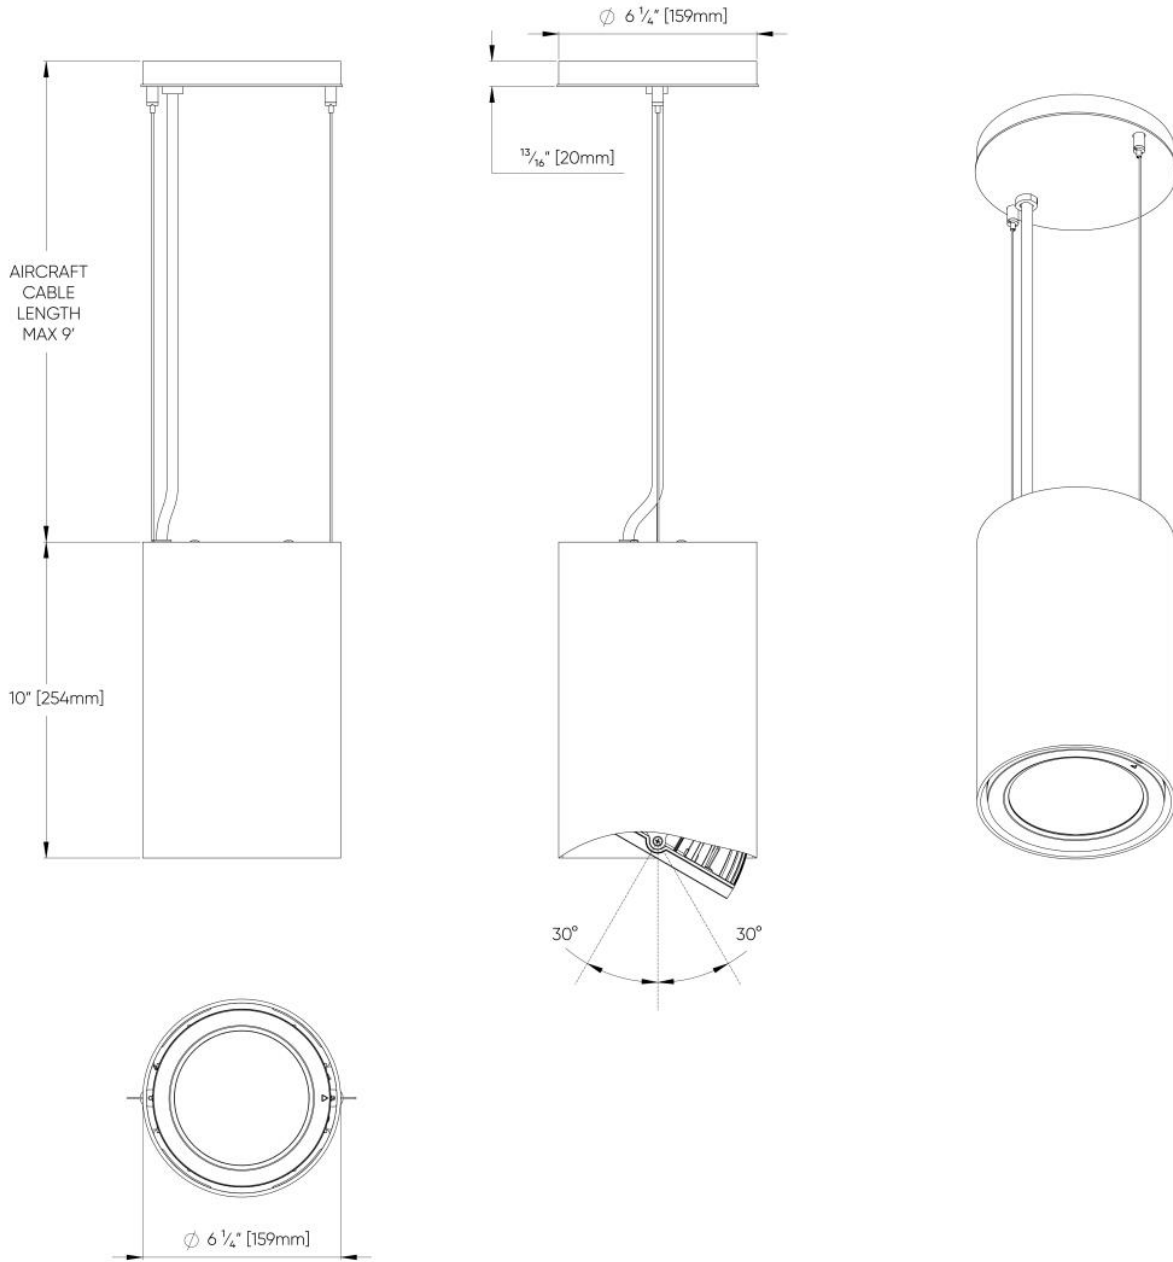

2 OPTICS & FEATURES

3 APPROVALS

4 GENERAL SPECIFICATION

HOUSING

Die-cast and extruded aluminum.

MOUNTING

The Ceiling and Stem pendant mount to a 4"x4" octagonal junction box (supplied by others). The stem pendant allows for a sway of up to 42 degrees in any direction.

LUMENS	WATTS	LPW
2000	20	124
2500	23	122
3000	27	121
3500	31	119
4000	34	117

6" 15° BEAM - LED

LUMENS	WATTS	LPW
2000	16	123
2500	22	120
3000	25	116
3500	32	115
4000	37	110

6" 30° BEAM - LED

LUMENS	WATTS	LPW
2000	16	125
2500	22	122
3000	25	118
3500	32	115
4000	37	112

6" 50° BEAM - LED

LUMENS	WATTS	LPW
2000	16	119
2500	22	116
3000	25	112
3500	32	109
4000	37	106

6" 70° BEAM - LED

LUMENS	WATTS	LPW
2000	16	119
2500	22	117
3000	25	113
3500	32	109
4000	37	107

8 DIMENSIONAL DIAGRAMS

6" - Ceiling Surface Mount Direct Only

6" - Pendant Stem Mount Direct Only

6" - Pendant Aircraft Cable Mount - Direct Only (ST03)

6" - Pendant Aircraft Cable Mount - Direct & Indirect (ST03)

4"- Ceiling Mount Direct Only