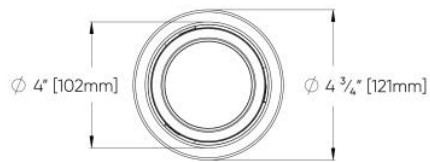

4"- Pendant POS Aircraft Cable Stem Mount Direct Only [ST03]