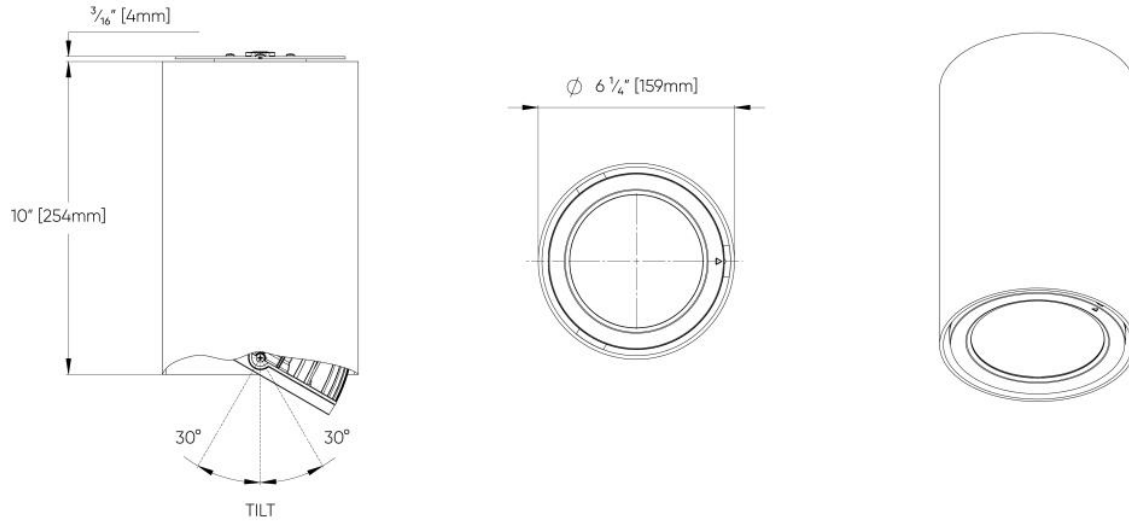

2 OPTICS & FEATURES

3 APPROVALS

4 GENERAL SPECIFICATION

HOUSING

Die-cast and extruded aluminum.

MOUNTING

The Ceiling and Stem pendant mount to a 4"x4" octagonal junction box (supplied by others). The stem pendant allows for a sway of up to 42 degrees in any direction.

6" 50° BEAM - LED

LUMENS	WATTS	LPW
2000	16	119
2500	22	116
3000	25	112
3500	32	109
4000	37	106

6" 70° BEAM - LED

LUMENS	WATTS	LPW
2000	16	119
2500	22	117
3000	25	113
3500	32	109
4000	37	107

8 DIMENSIONAL DIAGRAMS

6" - Ceiling Surface Mount Direct Only

6" - Pendant Stem Mount Direct Only

6" - Pendant Aircraft Cable Mount - Direct Only (ST03)

6" - Pendant Aircraft Cable Mount - Direct & Indirect (ST03)

4"- Ceiling Mount Direct Only