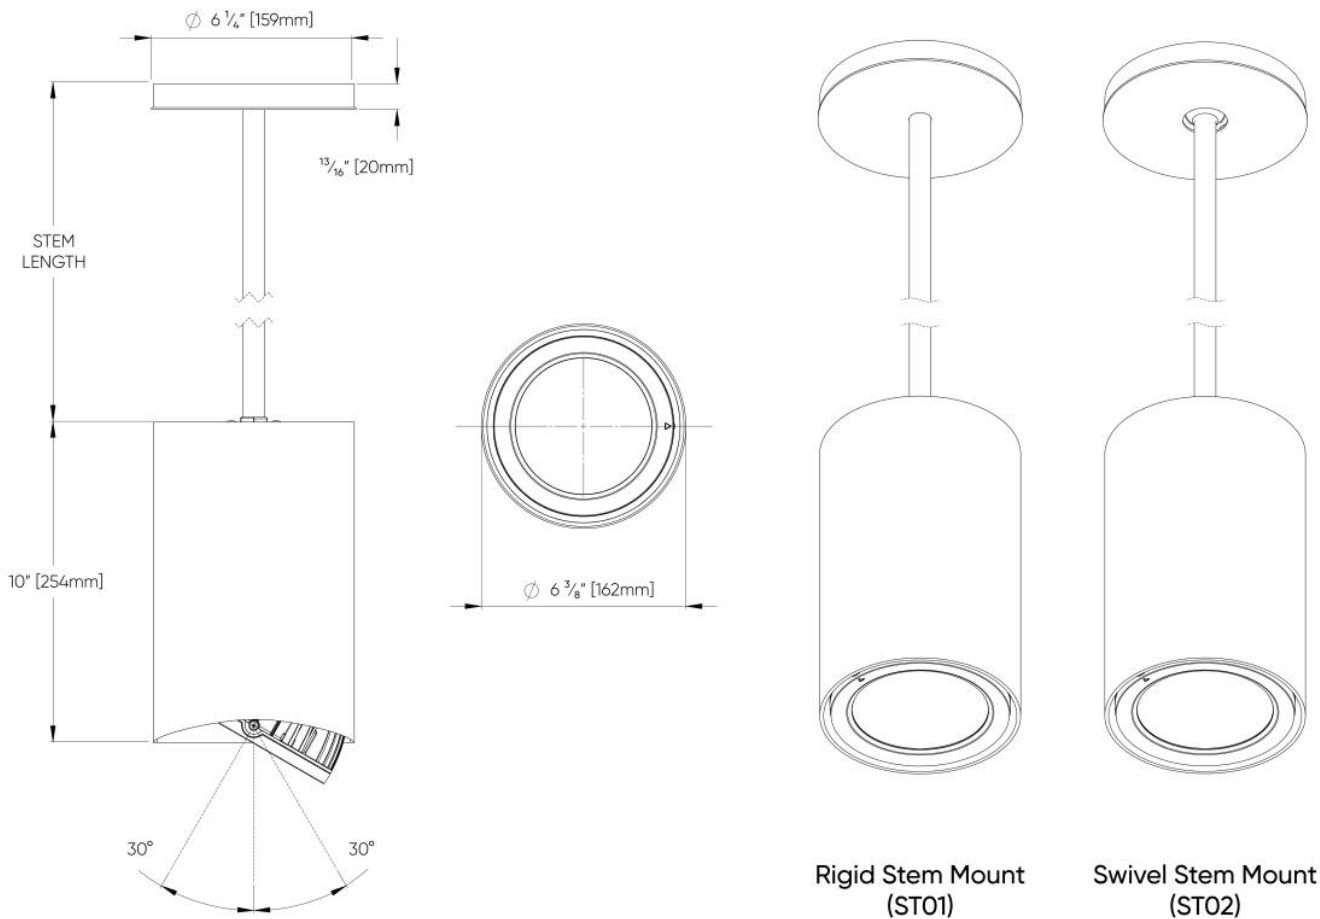

2 OPTICS & FEATURES

3 APPROVALS

4 GENERAL SPECIFICATION

HOUSING

Die-cast and extruded aluminum.

MOUNTING

The Ceiling and Stem pendant mount to a 4"x4" octagonal junction box (supplied by others). The stem pendant allows for a sway of up to 42 degrees in any direction.

LUMENS	WATTS	LPW
2000	20	124
2500	23	122
3000	27	121
3500	31	119
4000	34	117

6" 15° BEAM - LED

LUMENS	WATTS	LPW
2000	16	123
2500	22	120
3000	25	116
3500	32	115
4000	37	110

6" 30° BEAM - LED

LUMENS	WATTS	LPW
2000	16	125
2500	22	122
3000	25	118
3500	32	115
4000	37	112

6" 50° BEAM - LED

LUMENS	WATTS	LPW
2000	16	119
2500	22	116
3000	25	112
3500	32	109
4000	37	106

6" 70° BEAM - LED

LUMENS	WATTS	LPW
2000	16	119
2500	22	117
3000	25	113
3500	32	109
4000	37	107

8 DIMENSIONAL DIAGRAMS

6" - Ceiling Surface Mount Direct Only

6" - Pendant Stem Mount Direct Only

6" - Pendant Aircraft Cable Mount - Direct Only (ST03)

6" - Pendant Aircraft Cable Mount - Direct & Indirect (ST03)

4"- Ceiling Mount Direct Only