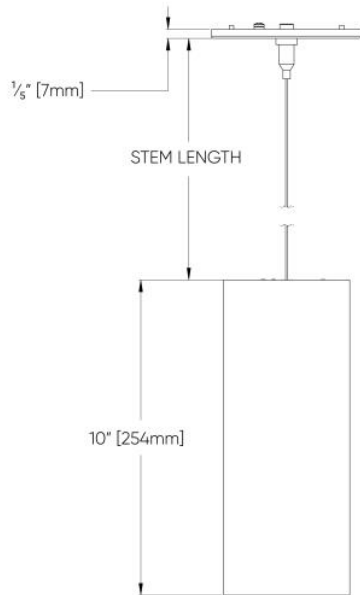

6" 30° BEAM - COB

LUMENS	WATTS	LPW
2000	20	118
2500	23	116
3000	27	115
3500	31	113
4000	34	111

6" 50° BEAM - COB

LUMENS	WATTS	LPW
2000	20	124
2500	23	122
3000	27	121
3500	31	119
4000	34	117

6" 15° BEAM - LED

LUMENS	WATTS	LPW
2000	16	123
2500	22	120
3000	25	116
3500	32	115
4000	37	110

6" 30° BEAM - LED

LUMENS	WATTS	LPW
2000	16	125
2500	22	122
3000	25	118
3500	32	115
4000	37	112

6" 50° BEAM - LED

LUMENS	WATTS	LPW
2000	16	119
2500	22	116
3000	25	112
3500	32	109
4000	37	106

6" 70° BEAM - LED

LUMENS	WATTS	LPW
2000	16	119
2500	22	117
3000	25	113
3500	32	109
4000	37	107

8 DIMENSIONAL DIAGRAMS

6" - Ceiling Surface Mount Direct Only

6" - Pendant Stem Mount Direct Only

6" - Pendant Aircraft Cable Mount - Direct Only (ST03)

6" - Pendant Aircraft Cable Mount - Direct & Indirect (ST03)

4"- Ceiling Mount Direct Only

4"- Pendant POS Aircraft Cable Stem Mount Direct Only [ST03]

4"- Pendent Rigid Stem Mount Direct Only [ST01]

4"- Pendent Swivel Stem Mount Direct Only [ST02]