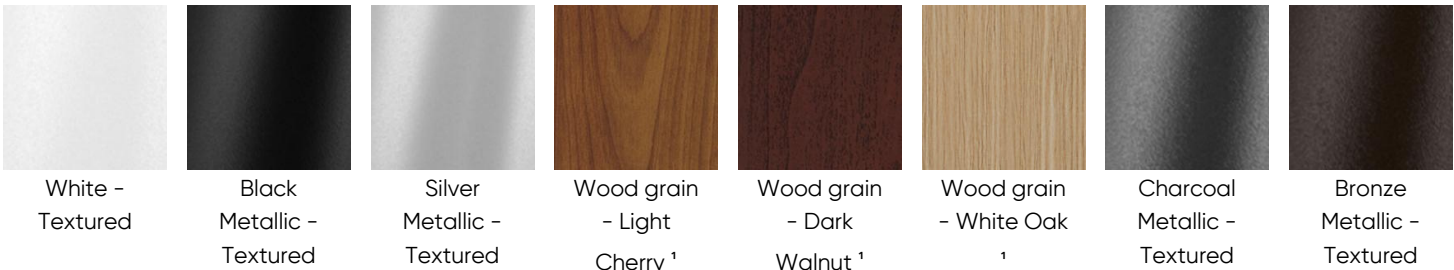

EXTERNAL SCREWS

Stainless steel.

FINISH

Powder coated.

DELIVERED LUMENS

Delivered lumens & LPW based on 4000K (min 80 CRI).

REPORTED L70 @25°C (77°F)

> 60,000 hrs

5 DESIGN OPTIONS

FIXTURE FINISH

¹ Wood grain finishes may incur longer lead times and setup charges. Consult factory for details.

4. LIGHT SOURCE

DN01 LEDs / Multi-Array Optics ¹ DN02 COB / Reflector

* All data based on max output and nominal values.

¹ Wood grain finishes may incur longer lead times and setup charges. Consult factory for details.

16. BEZEL FINISH

FB01 White - Textured **FB02** Black Metallic - Textured **FB20** Silver Metallic - Textured **FB46** Charcoal Metallic - Textured
FB47 Bronze Metallic - Textured