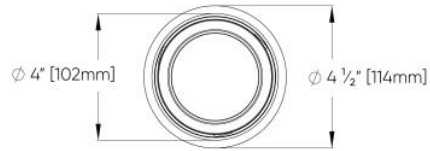

6" 50° BEAM - LED

LUMENS	WATTS	LPW
2000	16	119
2500	22	116
3000	25	112
3500	32	109
4000	37	106

6" 70° BEAM - LED

LUMENS	WATTS	LPW
2000	16	119
2500	22	117
3000	25	113
3500	32	109
4000	37	107

8 DIMENSIONAL DIAGRAMS

6" - Ceiling Surface Mount Direct Only

6" - Pendant Stem Mount Direct Only

6" - Pendant Aircraft Cable Mount - Direct Only (ST03)

6" - Pendant Aircraft Cable Mount - Direct & Indirect (ST03)

4"- Ceiling Mount Direct Only