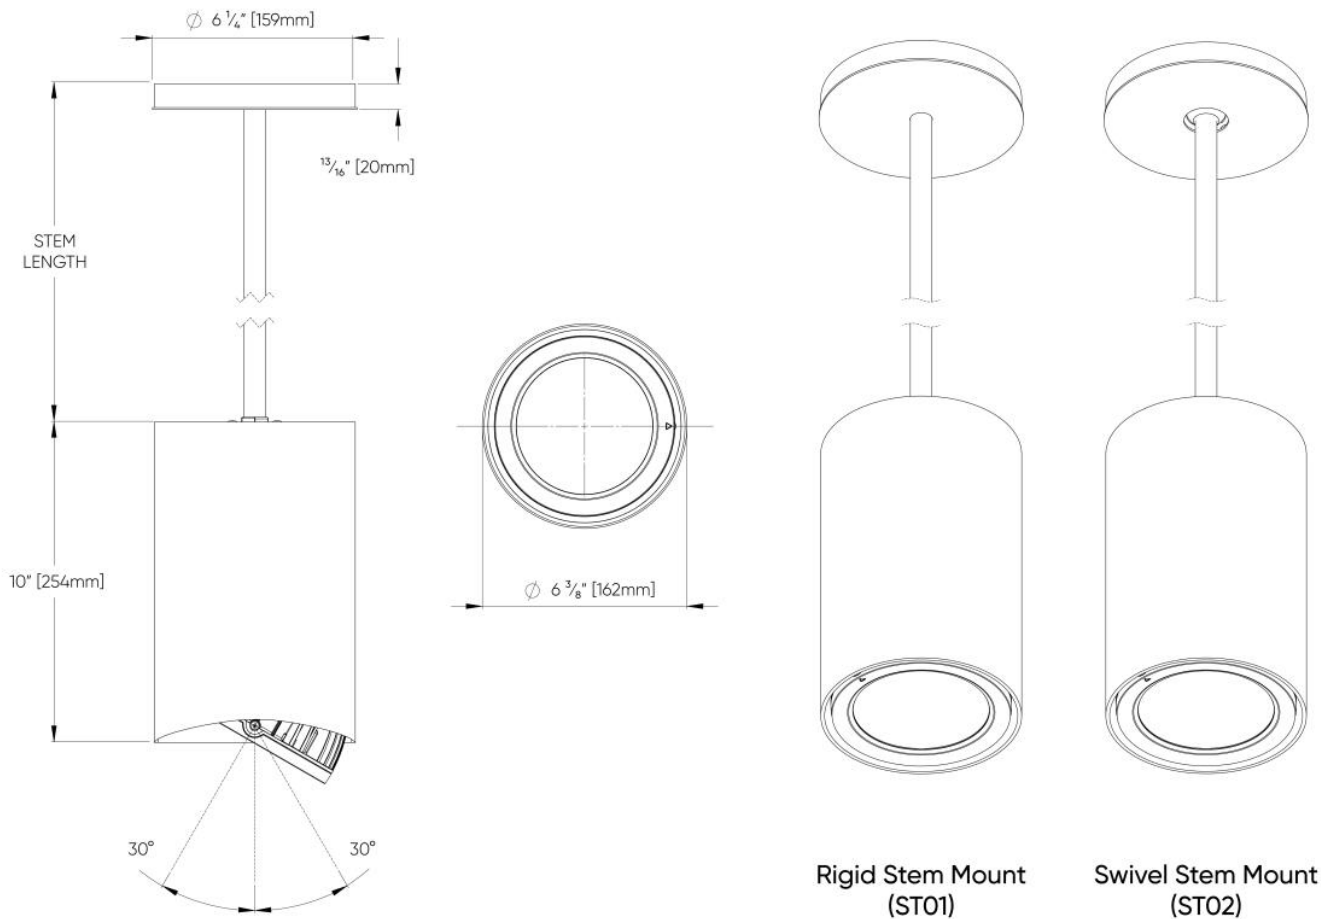

CYLINDER™

FULL SPECIFICATION SHEET

FIXTURE TYPE

FIXTURE CODE

QUANTITIES

1 DESCRIPTION

The **CYLINDER** series offers versatile lighting solutions for interior spaces, with ceiling, stem, and aircraft cable suspension options. Its sleek, hardware-free design seamlessly integrates into any environment, emphasizing performance. Featuring a tiltable gimbal with +/- 30° pivot and 10° incremental locks on the 6" version, the **CYLINDER** delivers precise directional control and tailored illumination with advanced optics like Multi-Lens Array (MLA) and Chip on Board (COB). When paired with the aircraft cable suspension, the **CYLINDER** offers both direct and direct/indirect lighting, with the indirect light option providing upward illumination for enhanced ambiance. With up to 125 LPW and innovative thermal management, it ensures efficiency, durability, and reduced costs. Perfect for conference rooms, galleries, or retail spaces, the **CYLINDER** combines performance and precision to create professional, dynamic interiors.

LUMENS	WATTS	LPW
2000	16	123
2500	22	120
3000	25	116
3500	32	115
4000	37	110

6" 30° BEAM - LED

LUMENS	WATTS	LPW
2000	16	125
2500	22	122
3000	25	118
3500	32	115
4000	37	112

6" 50° BEAM - LED

LUMENS	WATTS	LPW
2000	16	119
2500	22	116
3000	25	112
3500	32	109
4000	37	106

6" 70° BEAM - LED

LUMENS	WATTS	LPW
2000	16	119
2500	22	117
3000	25	113
3500	32	109
4000	37	107

8 DIMENSIONAL DIAGRAMS

6" - Ceiling Surface Mount Direct Only

6" - Pendant Stem Mount Direct Only

6" - Pendant Aircraft Cable Mount - Direct Only (ST03)

6" - Pendant Aircraft Cable Mount - Direct & Indirect (ST03)

4"- Ceiling Mount Direct Only

4"- Pendant POS Aircraft Cable Stem Mount Direct Only [ST03]

4"- Pendent Rigid Stem Mount Direct Only [ST01]

4"- Pendent Swivel Stem Mount Direct Only [ST02]