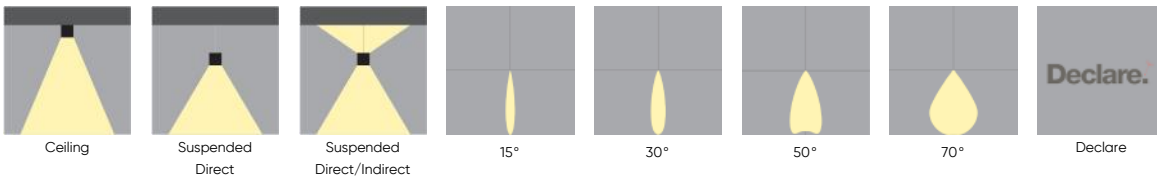

CYLINDER™

FULL SPECIFICATION SHEET

FIXTURE TYPE

FIXTURE CODE

QUANTITIES

1 DESCRIPTION

The **CYLINDER** series offers versatile lighting solutions for interior spaces, with ceiling, stem, and aircraft cable suspension options. Its sleek, hardware-free design seamlessly integrates into any environment, emphasizing performance. Featuring a tiltable gimbal with +/- 30° pivot and 10° incremental locks on the 6" version, the **CYLINDER** delivers precise directional control and tailored illumination with advanced optics like Multi-Lens Array (MLA) and Chip on Board (COB). When paired with the aircraft cable suspension, the **CYLINDER** offers both direct and direct/indirect lighting, with the indirect light option providing upward illumination for enhanced ambiance. With up to 125 LPW and innovative thermal management, it ensures efficiency, durability, and reduced costs. Perfect for conference rooms, galleries, or retail spaces, the **CYLINDER** combines performance and precision to create professional, dynamic interiors.

2 OPTICS & FEATURES

3 APPROVALS

4 GENERAL SPECIFICATION

HOUSING

Die-cast and extruded aluminum.

MOUNTING

The Ceiling and Stem pendant mount to a 4"x4" octagonal junction box (supplied by others). The stem pendant allows for a sway of up to 42 degrees in any direction.