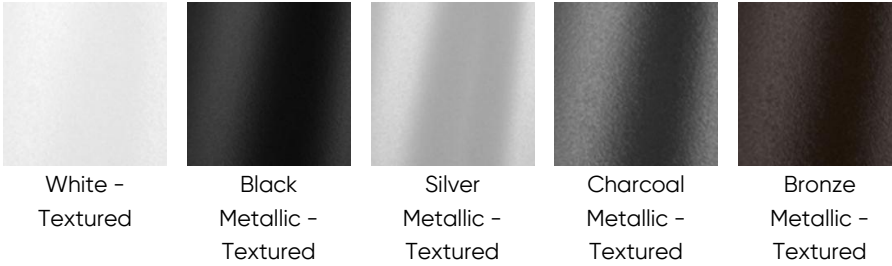

BEZEL FINISH