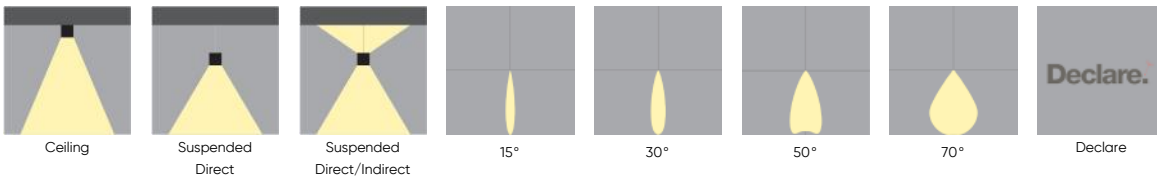

2 OPTICS & FEATURES