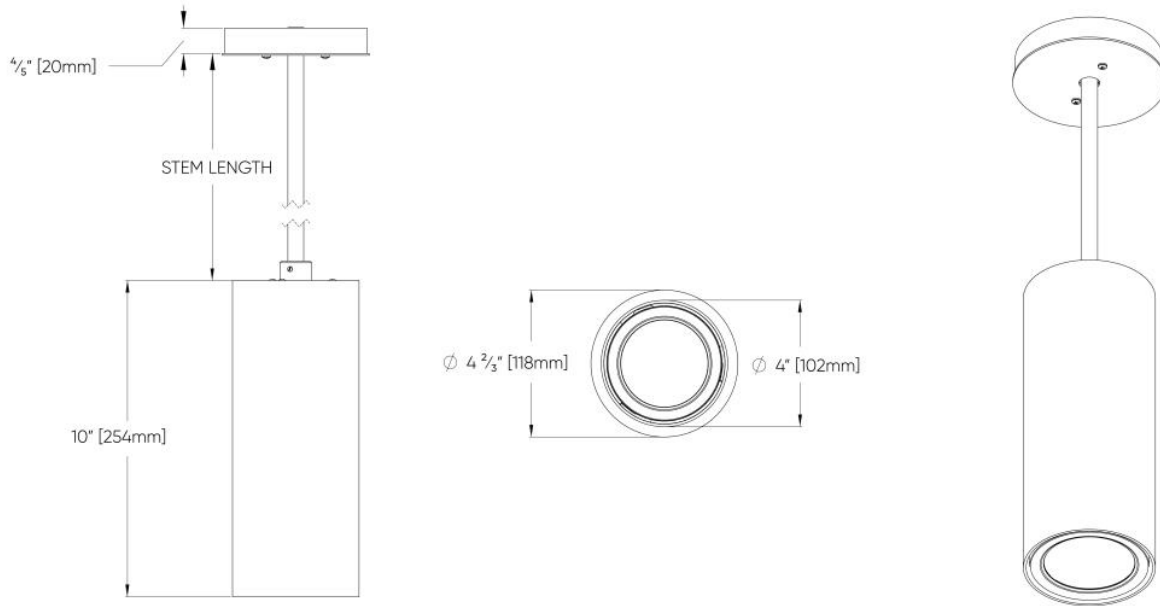

6" 70° BEAM - LED

LUMENS	WATTS	LPW
2000	16	119
2500	22	117
3000	25	113
3500	32	109
4000	37	107

8 DIMENSIONAL DIAGRAMS

6" - Ceiling Surface Mount Direct Only

6" - Pendant Stem Mount Direct Only

6" - Pendant Aircraft Cable Mount - Direct Only (ST03)

6" - Pendant Aircraft Cable Mount - Direct & Indirect (ST03)

4"- Ceiling Mount Direct Only

4"- Pendant POS Aircraft Cable Stem Mount Direct Only [ST03]

4"- Pendent Rigid Stem Mount Direct Only [ST01]

4"- Pendent Swivel Stem Mount Direct Only [ST02]