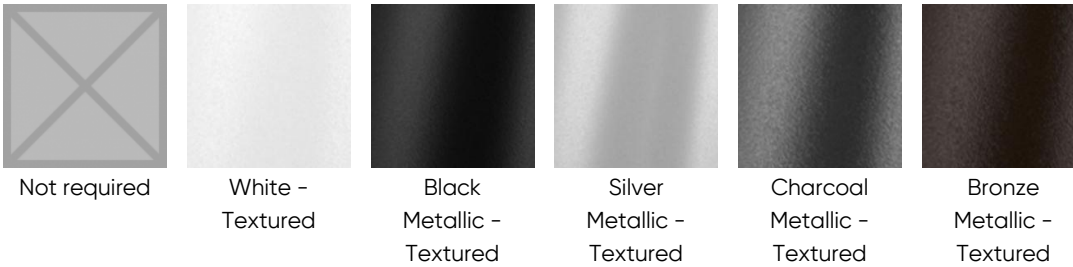

CANOPY & STEM FINISH

6 HOW TO ORDER

LUMINAIRE CYLC Ceiling CYLP Pendant ¹ * Conduit mount option available for Ceiling and Pendant versions; consult factory. ¹ Pendant is a Stem Mount only.	DIAMETER DR04 4" DR06 6" Tiltable head available on 6" diameter only.	DIRECTION DT1 Direct (10" housing) ¹ DT2 Direct/Indirect (14" housing) ² ¹ Available for Ceiling and Pendant (10" tall housing for Direct). ² Available for 6" diameter Pendant only (14" tall housing for Direct/Indirect).	LIGHT SOURCE DN01 LEDs / Multi-Array Optics ¹ DN02 COB / Reflector * All data based on max output and nominal values. ¹ Available for 6" diameter only.
CRI CR80 CRI 80+	CCT CTA27 2700K CTA30 3000K CTA35 3500K CTA40 4000K	DISTRIBUTION DIRECT BA15 15° ^{1 2 3} BA30 30° ^{1 2 3} BA50 50° ^{2 3 4} BA70 70° ^{1 3} ¹ Available for 4" diameter with COB / Reflector. ² Available for 6" diameter with COB / Reflector. ³ Available for 6" diameter with LEDs / Multi-Array Optics distribution. ⁴ 50° distribution with COB is UGR19 compliant.	DISTRIBUTION INDIRECT BB00 Not required BB15 15° ^{1 2} BB30 30° ^{1 2} BB50 50° ^{1 2 3} BB70 70° ² ¹ Available for 6" diameter with COB / Reflector. ² Available for 6" diameter with LEDs / Multi-Array Optics distribution. ³ 50° distribution with COB is UGR19 compliant.
LUMENS DIRECT LMA0200 2000 lms LMA0250 2500 lms LMA0300 3000 lms LMA0350 3500 lms ¹ LMA0400 4000 lms ¹ ¹ Available for 4" and 6" diameters with Direct only. ² Available for 6" diameter with Direct only.	LUMENS INDIRECT LMB0000 Not required LMB0200 2000 lms LMA0250 2500 lms LMB0300 3000 lms	VOLTAGE V1 120/277V V2 240V ¹ ¹ Not available in North America.	DIMMING DA01 0-10V Dimming 1.0% DA21 DALI Dimming 1.0% ¹ ¹ Consult factory.