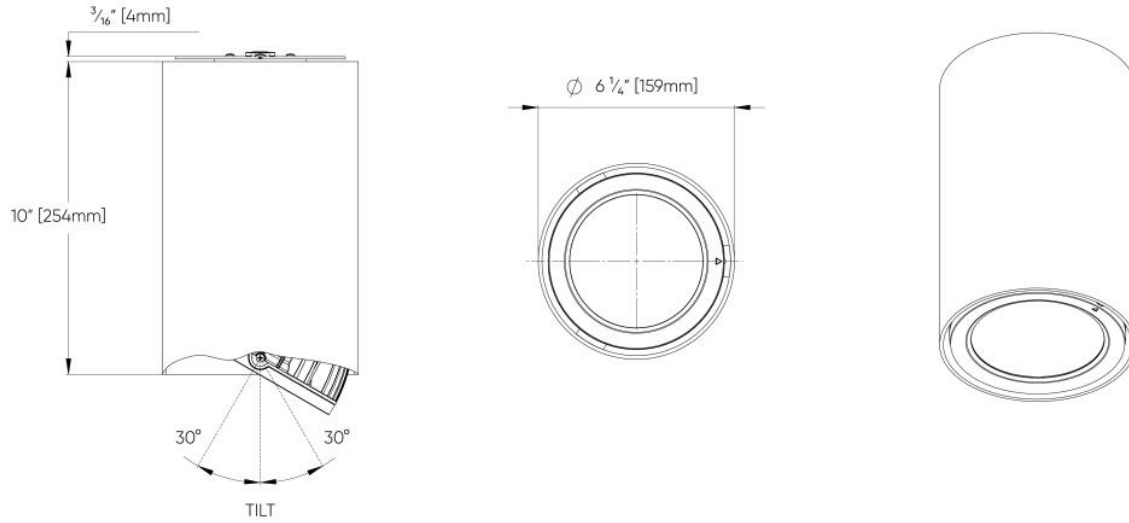

6" 30° BEAM - COB

LUMENS	WATTS	LPW
2000	20	118
2500	23	116
3000	27	115
3500	31	113
4000	34	111

6" 50° BEAM - COB

LUMENS	WATTS	LPW
2000	20	124
2500	23	122
3000	27	121
3500	31	119
4000	34	117

6" 15° BEAM - LED

LUMENS	WATTS	LPW
2000	16	123
2500	22	120
3000	25	116
3500	32	115
4000	37	110

6" 30° BEAM - LED

LUMENS	WATTS	LPW
2000	16	125
2500	22	122
3000	25	118
3500	32	115
4000	37	112

6" 50° BEAM - LED

LUMENS	WATTS	LPW
2000	16	119
2500	22	116
3000	25	112
3500	32	109
4000	37	106

6" 70° BEAM - LED

LUMENS	WATTS	LPW
2000	16	119
2500	22	117
3000	25	113
3500	32	109
4000	37	107

8 DIMENSIONAL DIAGRAMS

6" - Ceiling Surface Mount Direct Only

6" - Pendant Stem Mount Direct Only

6" - Pendant Aircraft Cable Mount - Direct Only (ST03)