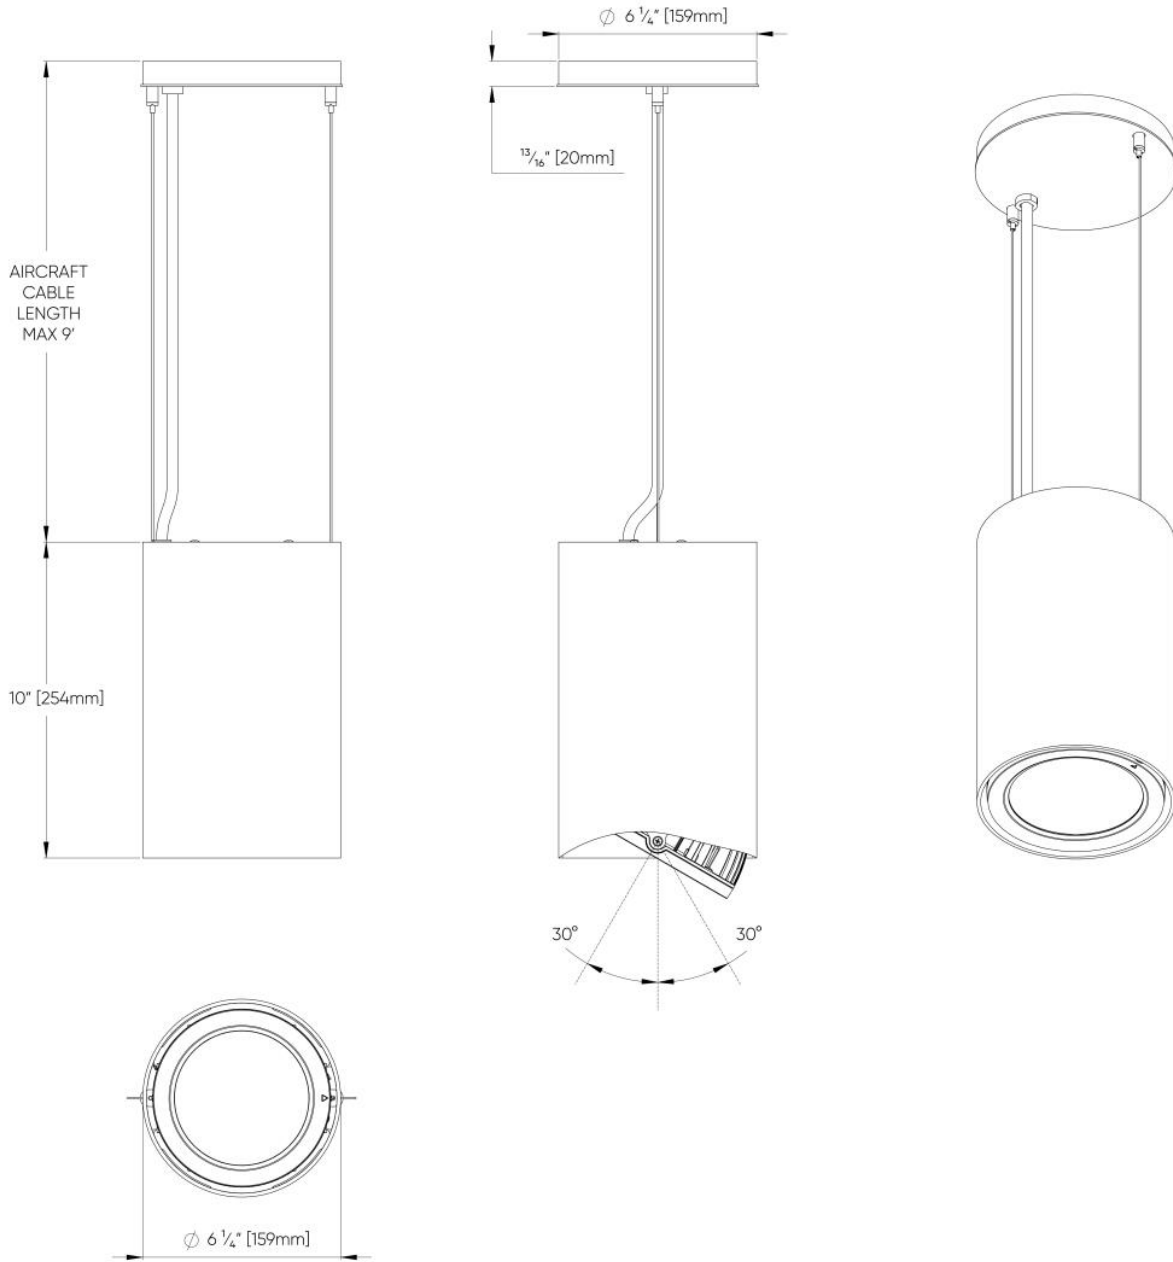

CYLINDER™

FULL SPECIFICATION SHEET

FIXTURE TYPE

FIXTURE CODE

QUANTITIES

1 DESCRIPTION

The **CYLINDER** series offers versatile lighting solutions for interior spaces, with ceiling, stem, and aircraft cable suspension options. Its sleek, hardware-free design seamlessly integrates into any environment, emphasizing performance. Featuring a tiltable gimbal with +/- 30° pivot and 10° incremental locks on the 6" version, the **CYLINDER** delivers precise directional control and tailored illumination with advanced optics like Multi-Lens Array (MLA) and Chip on Board (COB). When paired with the aircraft cable suspension, the **CYLINDER** offers both direct and direct/indirect lighting, with the indirect light option providing upward illumination for enhanced ambiance. With up to 125 LPW and innovative thermal management, it ensures efficiency, durability, and reduced costs. Perfect for conference rooms, galleries, or retail spaces, the **CYLINDER** combines performance and precision to create professional, dynamic interiors.

LUMENS	WATTS	LPW
2000	16	123
2500	22	120
3000	25	116
3500	32	115
4000	37	110

6" 30° BEAM - LED

LUMENS	WATTS	LPW
2000	16	125
2500	22	122
3000	25	118
3500	32	115
4000	37	112

6" 50° BEAM - LED

LUMENS	WATTS	LPW
2000	16	119
2500	22	116
3000	25	112
3500	32	109
4000	37	106

6" 70° BEAM - LED

LUMENS	WATTS	LPW
2000	16	119
2500	22	117
3000	25	113
3500	32	109
4000	37	107

8 DIMENSIONAL DIAGRAMS

6" - Ceiling Surface Mount Direct Only

6" - Pendant Stem Mount Direct Only

6" - Pendant Aircraft Cable Mount - Direct Only (ST03)

6" - Pendant Aircraft Cable Mount - Direct & Indirect (ST03)

4"- Ceiling Mount Direct Only

4"- Pendant POS Aircraft Cable Stem Mount Direct Only [ST03]

4"- Pendent Rigid Stem Mount Direct Only [ST01]

4"- Pendent Swivel Stem Mount Direct Only [ST02]