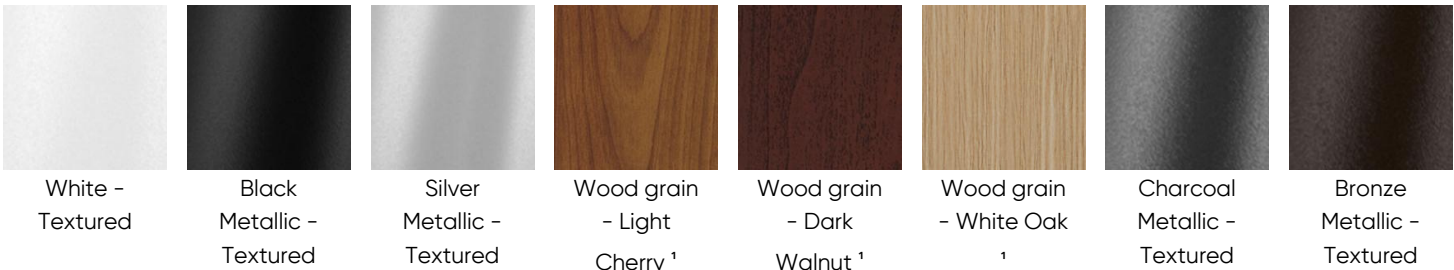

4 GENERAL SPECIFICATION

HOUSING

Die-cast and extruded aluminum.

EXTERNAL SCREWS

Stainless steel.

MOUNTING

The Ceiling and Stem pendant mount to a 4"x4" octagonal junction box (supplied by others). The stem pendant allows for a sway of up to 42 degrees in any direction.

FINISH

Powder coated.

DRIVERS

HPF, electronic for 120-277V (EU-240V).

DELIVERED LUMENS

Delivered lumens & LPW based on 4000K (min 80 CRI).

IMPACT PROTECTION

Shatterproof lens available with IK 10 rating, consult factory.

REPORTED L70 @25°C (77°F)

> 60,000 hrs

SUSTAINABILITY

Designed for on-site LED board, driver, and optic replacement. Contact the factory for maintenance documentation.

5 DESIGN OPTIONS

FIXTURE FINISH

¹ Wood grain finishes may incur longer lead times and setup charges. Consult factory for details.