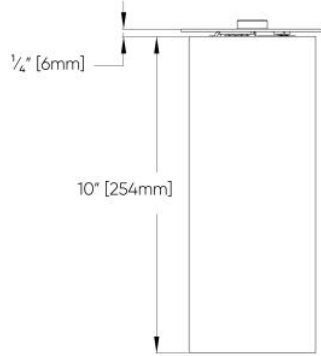

6" 50° BEAM - LED

LUMENS	WATTS	LPW
2000	16	119
2500	22	116
3000	25	112
3500	32	109
4000	37	106

6" 70° BEAM - LED

LUMENS	WATTS	LPW
2000	16	119
2500	22	117
3000	25	113
3500	32	109
4000	37	107

8 DIMENSIONAL DIAGRAMS

6" - Ceiling Surface Mount Direct Only

6" - Pendant Stem Mount Direct Only

6" - Pendant Aircraft Cable Mount - Direct Only (ST03)

6" - Pendant Aircraft Cable Mount - Direct & Indirect (ST03)

4"- Ceiling Mount Direct Only