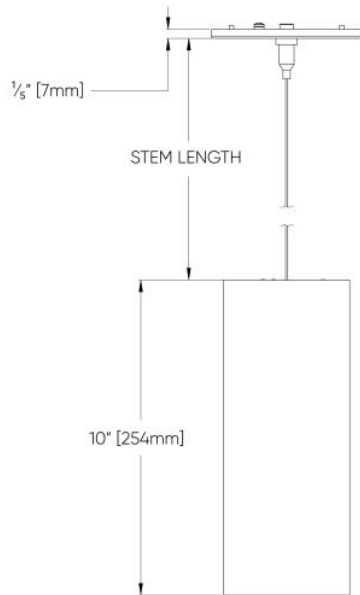

LUMENS	WATTS	LPW
2000	20	124
2500	23	122
3000	27	121
3500	31	119
4000	34	117

6" 15° BEAM - LED

LUMENS	WATTS	LPW
2000	16	123
2500	22	120
3000	25	116
3500	32	115
4000	37	110

6" 30° BEAM - LED

LUMENS	WATTS	LPW
2000	16	125
2500	22	122
3000	25	118
3500	32	115
4000	37	112

6" 50° BEAM - LED

LUMENS	WATTS	LPW
2000	16	119
2500	22	116
3000	25	112
3500	32	109
4000	37	106

6" 70° BEAM - LED

LUMENS	WATTS	LPW
2000	16	119
2500	22	117
3000	25	113
3500	32	109
4000	37	107

8 DIMENSIONAL DIAGRAMS

6" - Ceiling Surface Mount Direct Only

6" - Pendant Stem Mount Direct Only

6" - Pendant Aircraft Cable Mount - Direct Only (ST03)

6" - Pendant Aircraft Cable Mount - Direct & Indirect (ST03)

4"- Ceiling Mount Direct Only

4"- Pendent POS Aircraft Cable Stem Mount Direct Only [ST03]

4"- Pendent Rigid Stem Mount Direct Only [ST01]

4"- Pendent Swivel Stem Mount Direct Only [ST02]