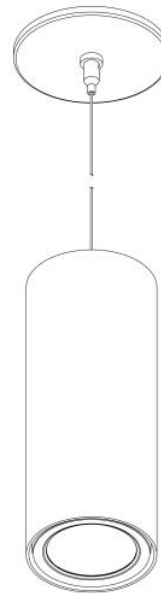

CYLINDER™

FULL SPECIFICATION SHEET

FIXTURE TYPE

FIXTURE CODE

QUANTITIES

1 DESCRIPTION

The **CYLINDER** series offers versatile lighting solutions for interior spaces, with ceiling, stem, and aircraft cable suspension options. Its sleek, hardware-free design seamlessly integrates into any environment, emphasizing performance. Featuring a tiltable gimbal with +/- 30° pivot and 10° incremental locks on the 6" version, the **CYLINDER** delivers precise directional control and tailored illumination with advanced optics like Multi-Lens Array (MLA) and Chip on Board (COB). When paired with the aircraft cable suspension, the **CYLINDER** offers both direct and direct/indirect lighting, with the indirect light option providing upward illumination for enhanced ambiance. With up to 125 LPW and innovative thermal management, it ensures efficiency, durability, and reduced costs. Perfect for conference rooms, galleries, or retail spaces, the **CYLINDER** combines performance and precision to create professional, dynamic interiors.

LUMENS	WATTS	LPW
2000	16	123
2500	22	120
3000	25	116
3500	32	115
4000	37	110

6" 30° BEAM - LED

LUMENS	WATTS	LPW
2000	16	125
2500	22	122
3000	25	118
3500	32	115
4000	37	112

6" 50° BEAM - LED

LUMENS	WATTS	LPW
2000	16	119
2500	22	116
3000	25	112
3500	32	109
4000	37	106

6" 70° BEAM - LED

LUMENS	WATTS	LPW
2000	16	119
2500	22	117
3000	25	113
3500	32	109
4000	37	107

8 DIMENSIONAL DIAGRAMS

6" - Ceiling Surface Mount Direct Only

6" - Pendant Stem Mount Direct Only

6" - Pendant Aircraft Cable Mount - Direct Only (ST03)

6" - Pendant Aircraft Cable Mount - Direct & Indirect (ST03)

4"- Ceiling Mount Direct Only

4"- Pendant POS Aircraft Cable Stem Mount Direct Only [ST03]

4"- Pendent Rigid Stem Mount Direct Only [ST01]

4"- Pendent Swivel Stem Mount Direct Only [ST02]