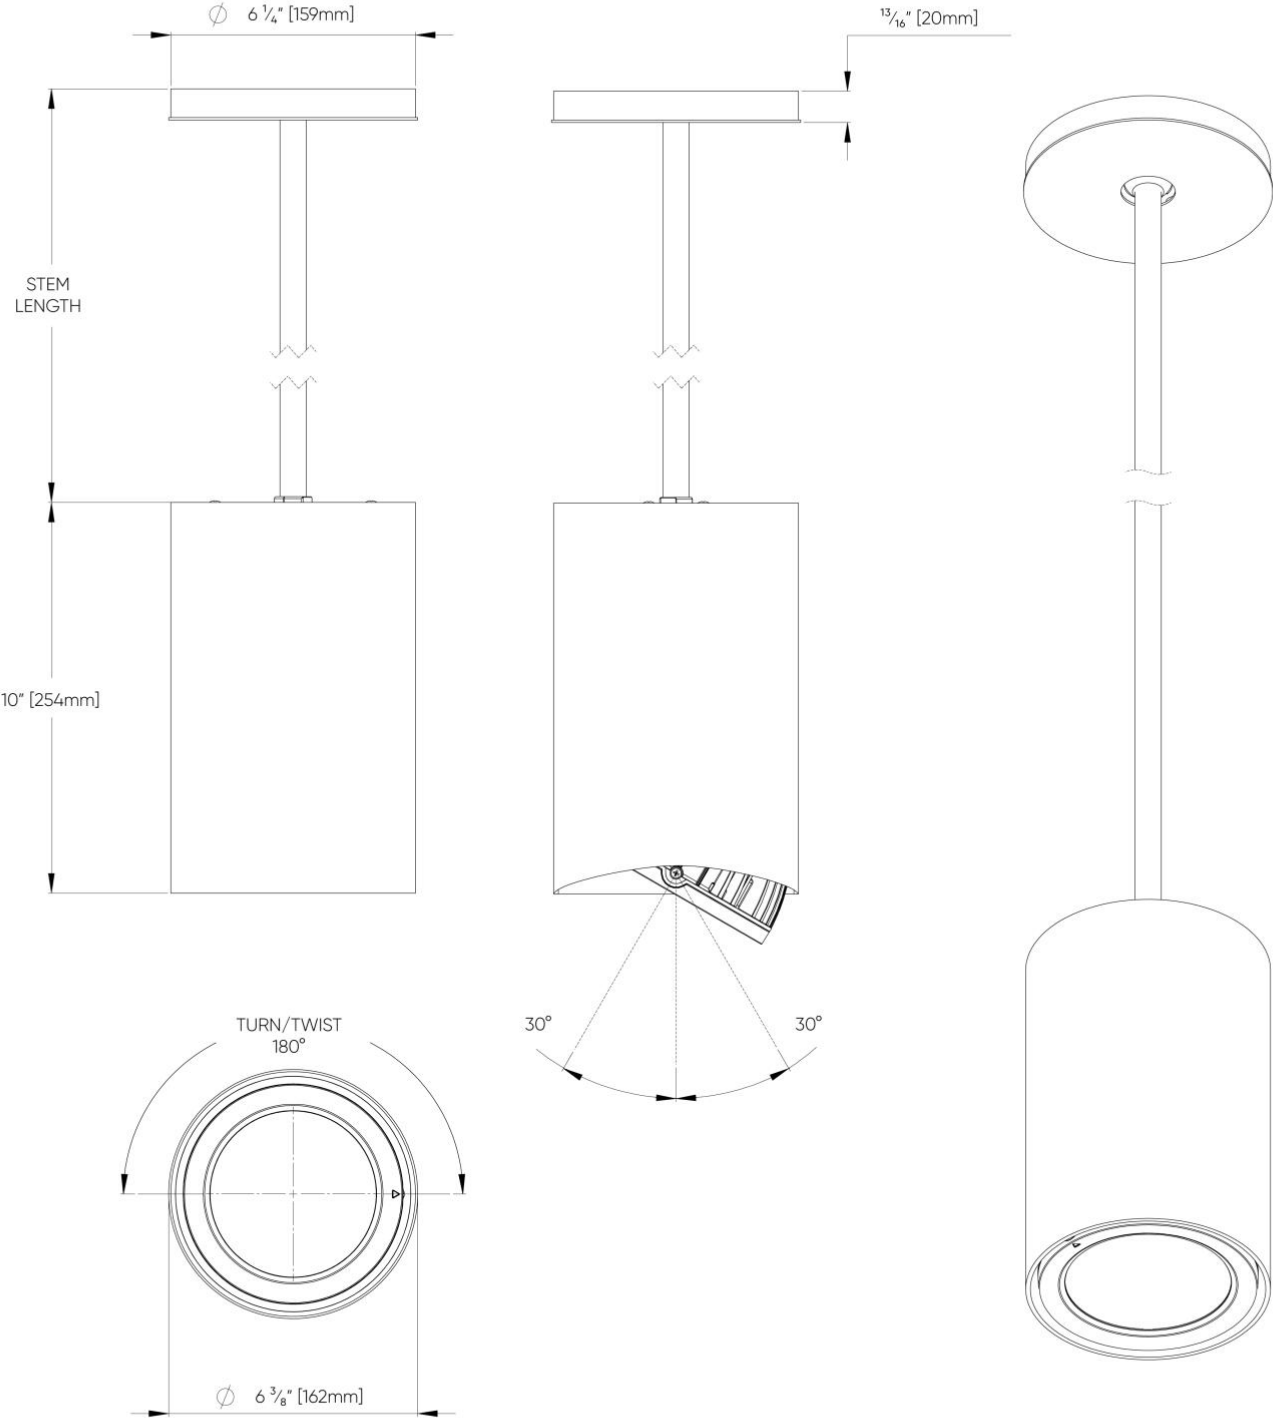

FC46 Charcoal Metallic - Textured

FC47 Bronze Metallic - Textured

DIMENSIONAL DIAGRAMS

6" - Ceiling Surface Mount Direct Only

6" - Pendant Rigid Stem Mount Direct Only (ST01)

6" - Pendant Swivel Stem Mount Direct Only (ST02)

6" - Pendant Aircraft Cable Mount - Direct Only (ST03)

6" - Pendant Aircraft Cable Mount - Direct & Indirect (ST03)