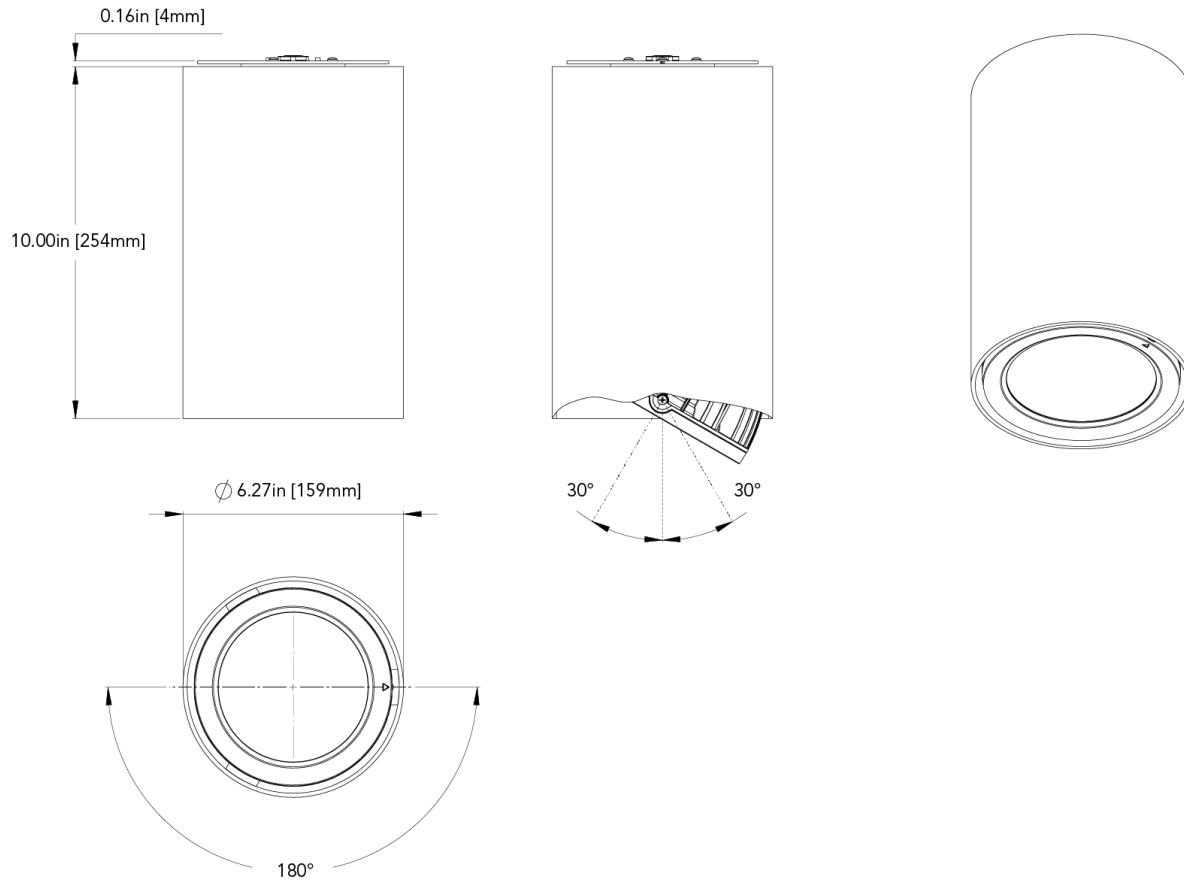

DIMENSIONAL DIAGRAMS

6"- Ceiling Surface Mount Direct Only