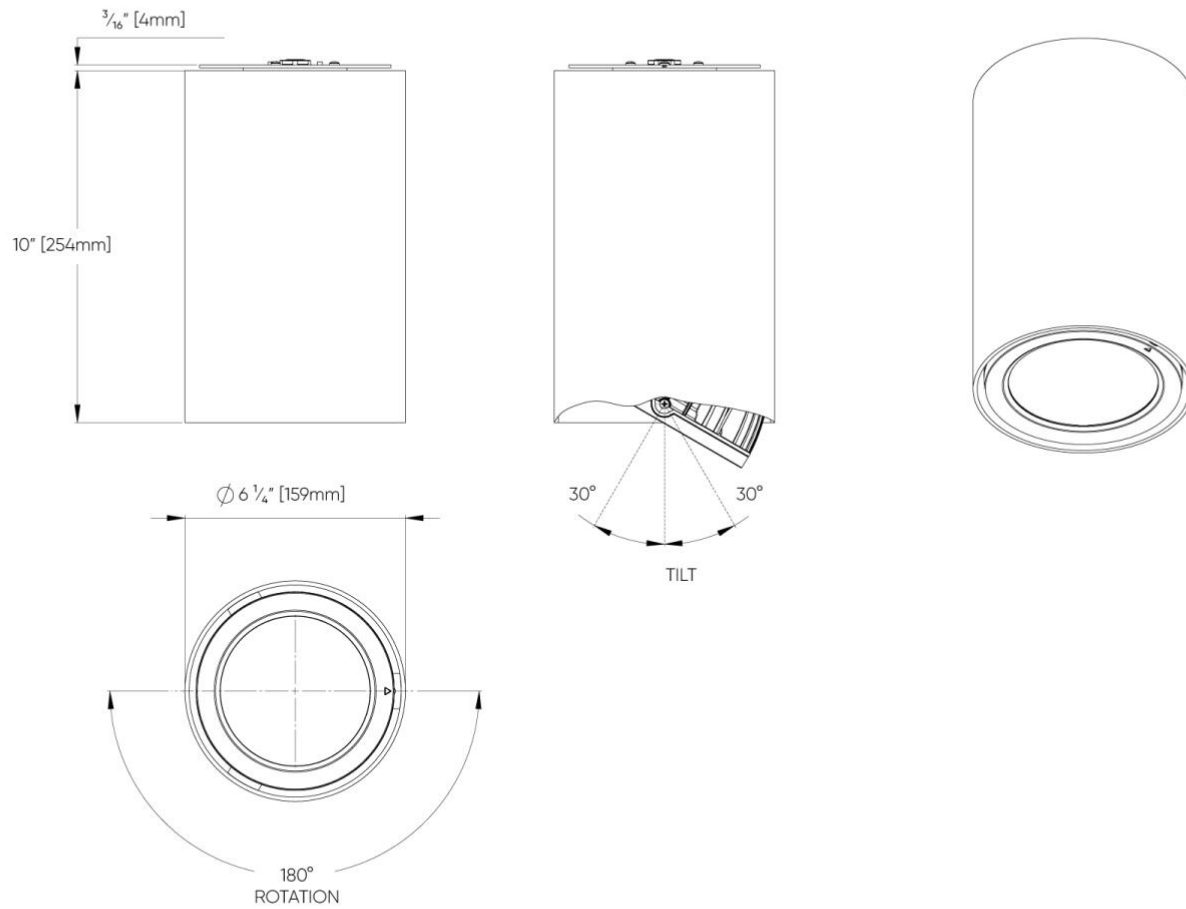

FC46 Charcoal Metallic - Textured

FC47 Bronze Metallic - Textured

DIMENSIONAL DIAGRAMS

6" - Ceiling Surface Mount Direct Only

6" - Pendant Rigid Stem Mount Direct Only (ST01)

6" - Pendant Swivel Stem Mount Direct Only (ST02)