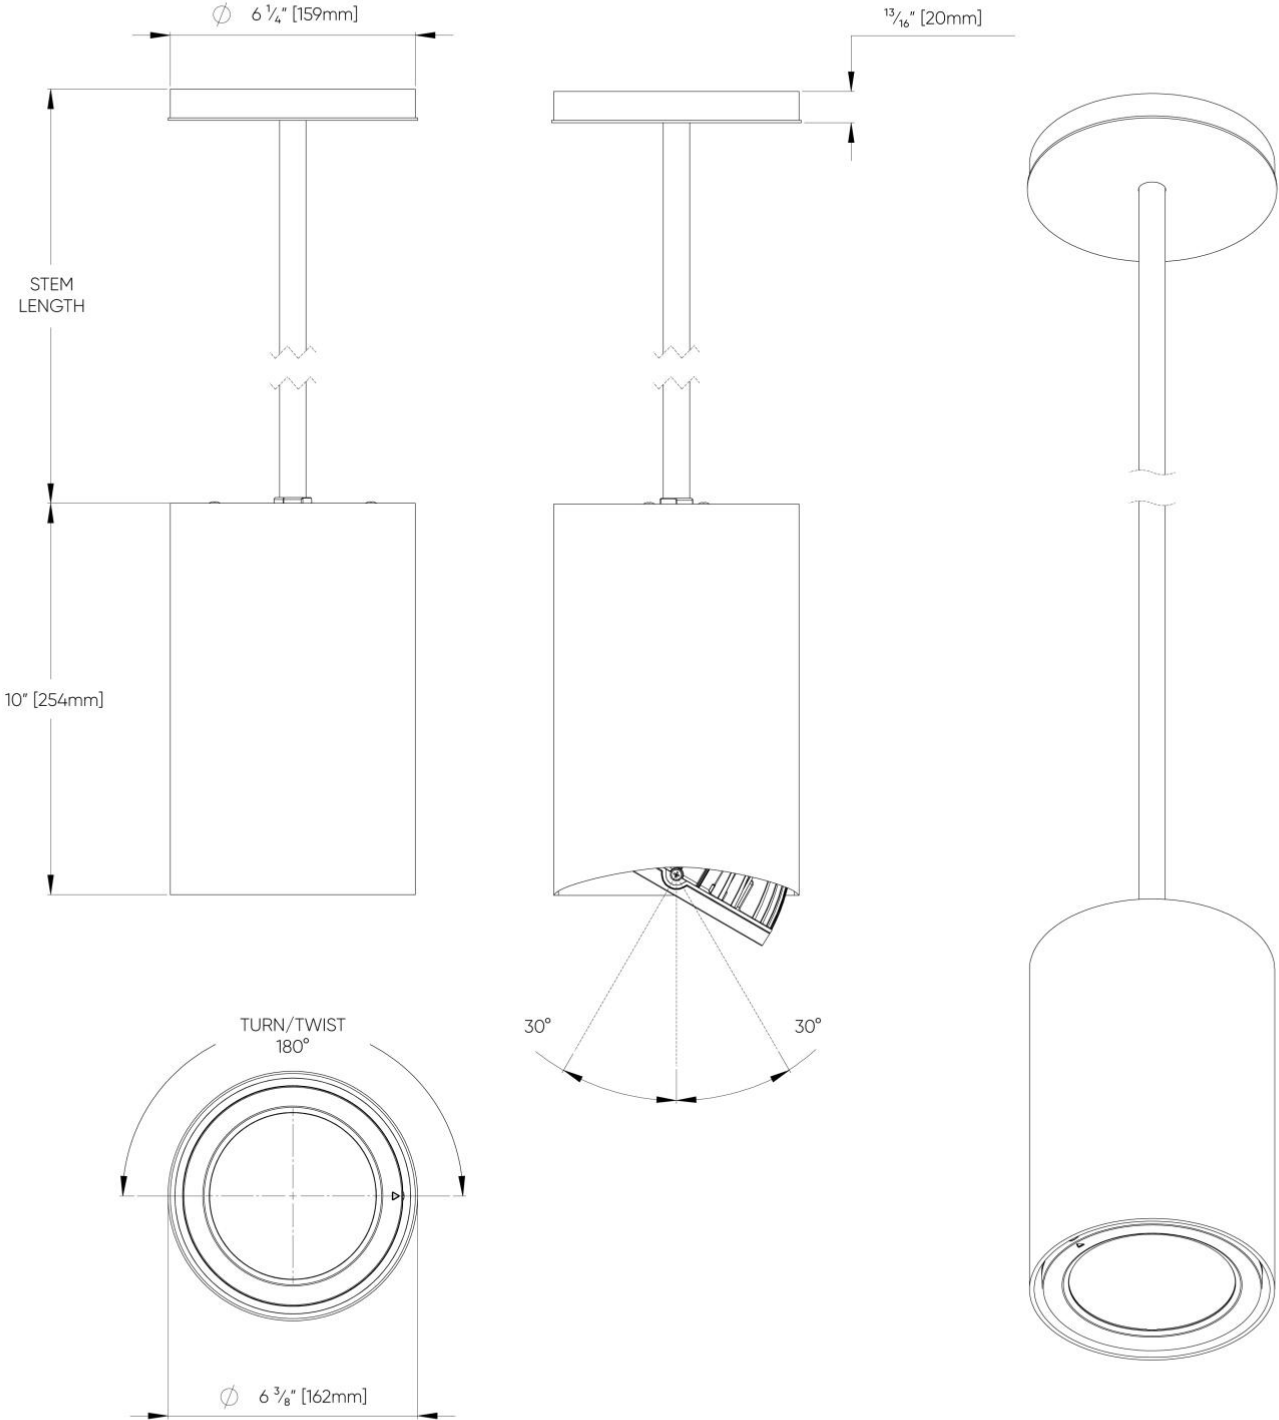

FC46 Charcoal Metallic - Textured

FC47 Bronze Metallic - Textured

DIMENSIONAL DIAGRAMS

6" - Ceiling Surface Mount Direct Only

6" - Pendant Rigid Stem Mount Direct Only (ST01)

6" - Pendant Swivel Stem Mount Direct Only (ST02)

6" - Pendant Aircraft Cable Mount - Direct Only (ST03)

6" - Pendant Aircraft Cable Mount - Direct & Indirect (ST03)