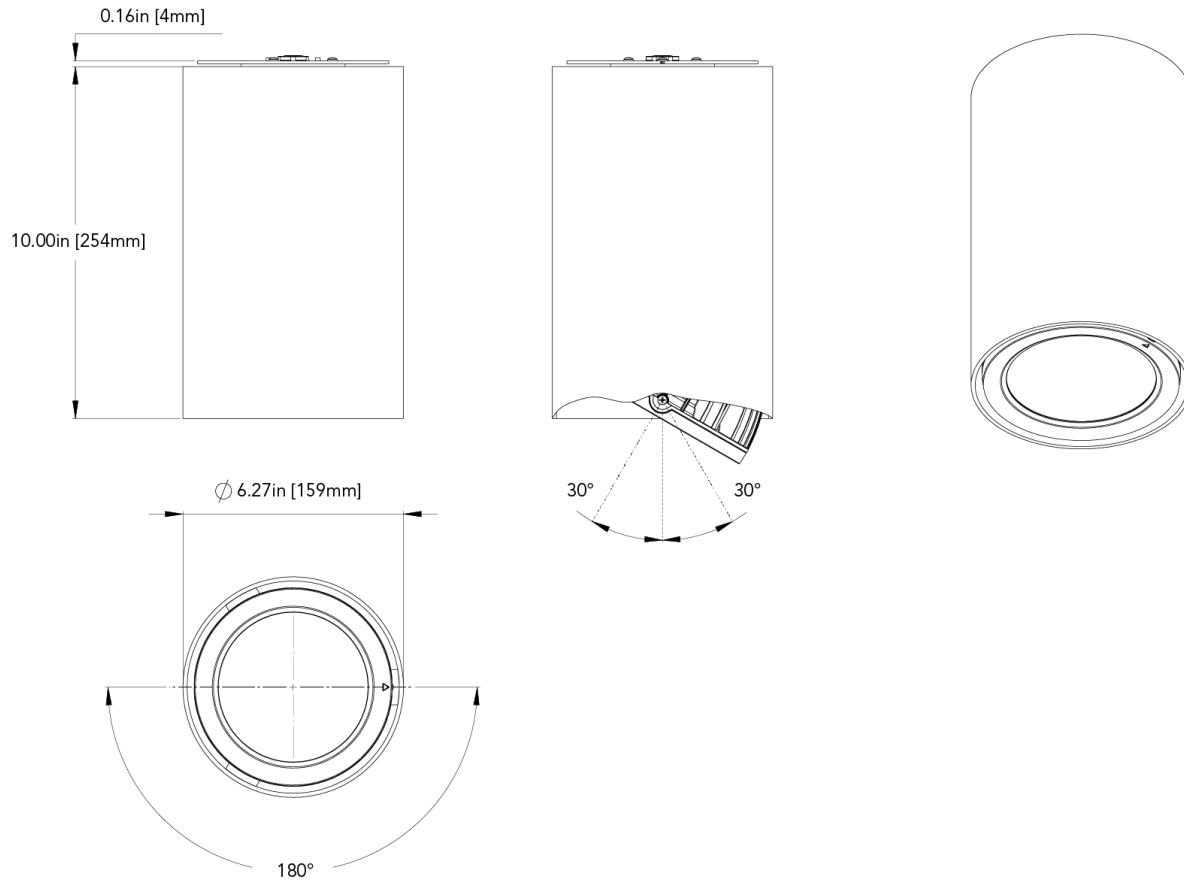

FC46 Charcoal Metallic - Textured

FC47 Bronze Metallic - Textured

DIMENSIONAL DIAGRAMS

6"- Ceiling Surface Mount Direct Only

6" - Pendant Stem Mount Direct Only