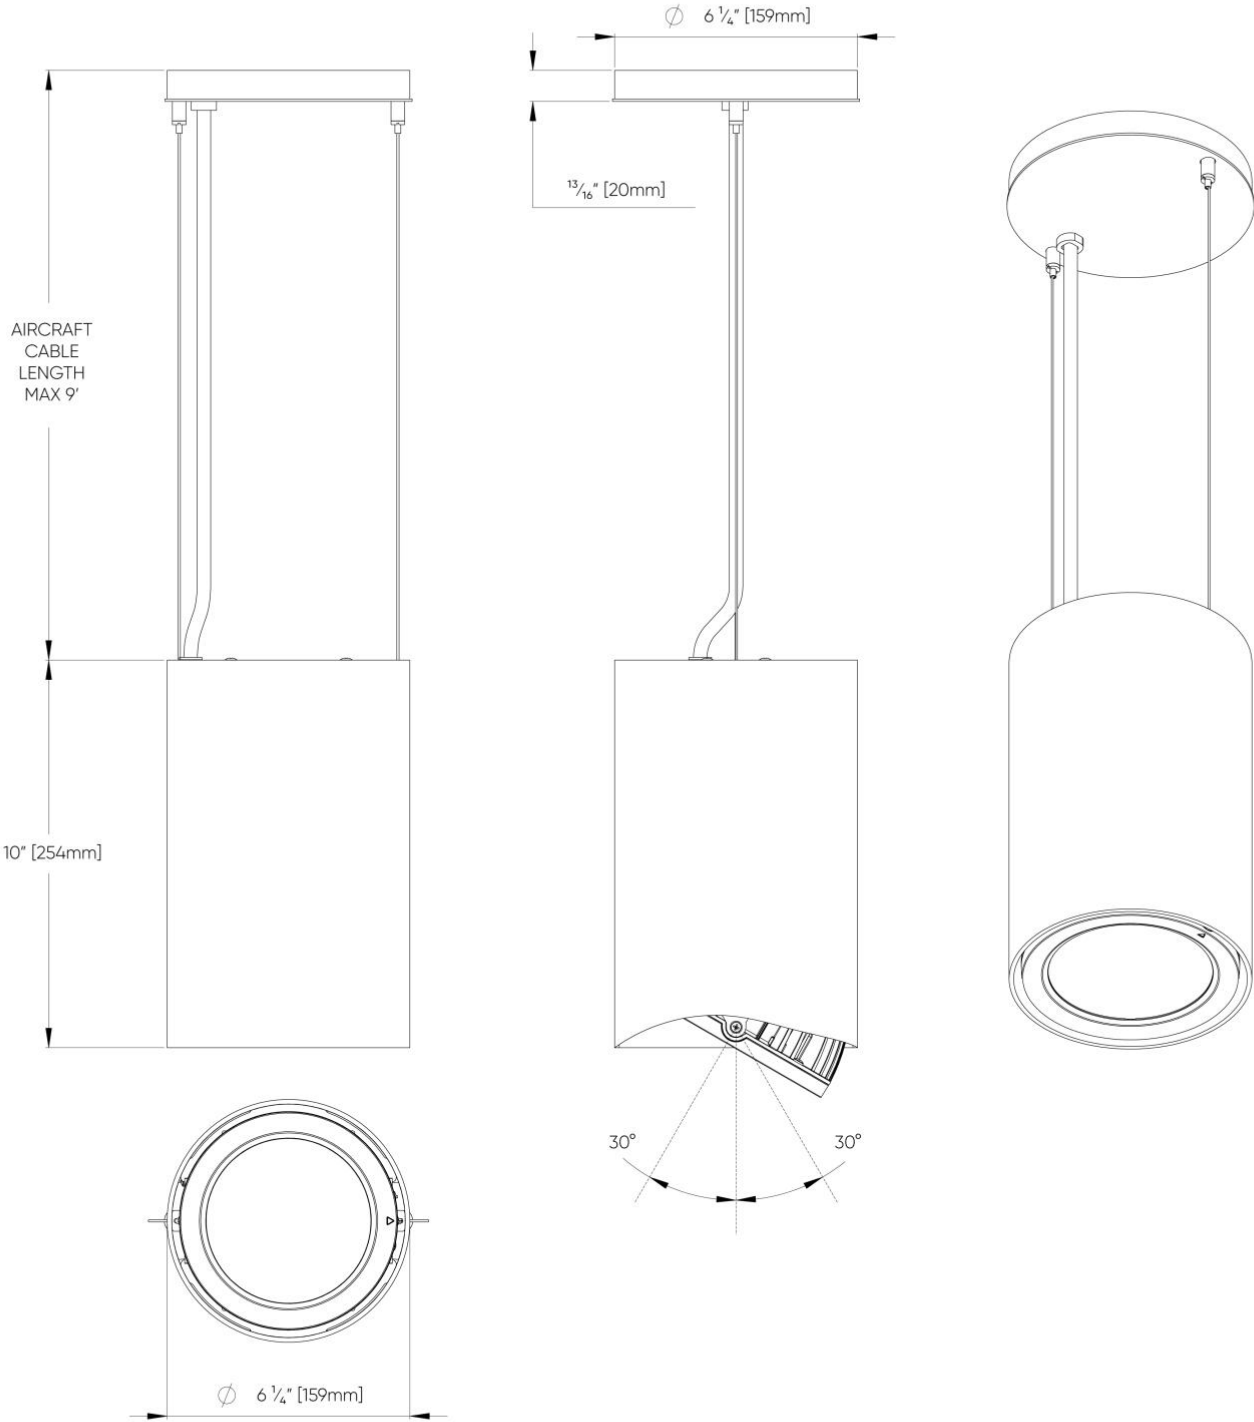

FC46 Charcoal Metallic - Textured

FC47 Bronze Metallic - Textured

DIMENSIONAL DIAGRAMS

6" - Ceiling Surface Mount Direct Only

6" - Pendant Rigid Stem Mount Direct Only (ST01)

6" - Pendant Swivel Stem Mount Direct Only (ST02)

6" - Pendant Aircraft Cable Mount - Direct Only (ST03)

6" - Pendant Aircraft Cable Mount - Direct & Indirect (ST03)