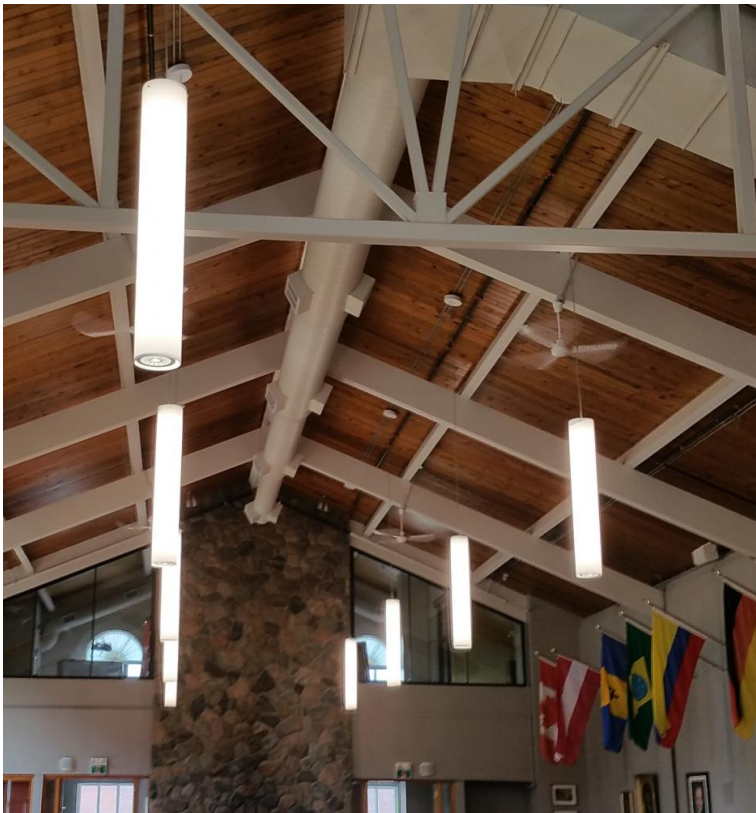

# CYLINDRA™ - SUSPENDED

CYLINDRA is a high-performing cylinder offering 8 sizes with powerful light levels for general illumination. For a light boost, add the Xacara downlight module. The simple neutral shape and dual functionality make CYLINDRA versatile for a range of applications.