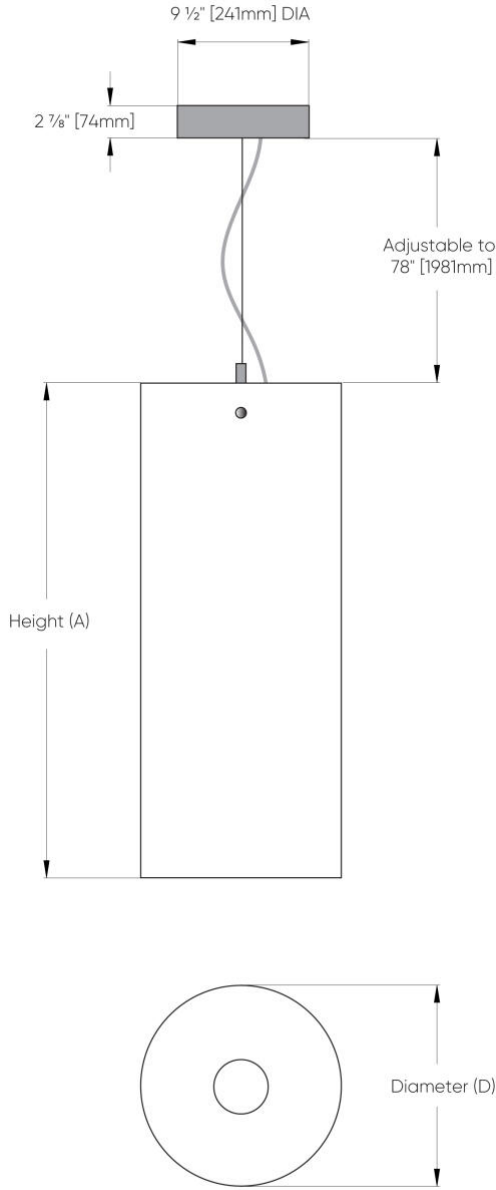

TS1 18" Stem Suspension (white)

TS2 24" Stem Suspension (white)

TS3 30" Stem Suspension (white)

TS4 36" Stem Suspension (white)

D. DOWNLIGHT OPTIONS

X1 Xacara downlight 26W LED 3000K (1843lm delivered)

X2 Xacara downlight 26W LED 3500K (1880lm delivered)

X3 Xacara downlight 26W LED 4000K (1917lm delivered)

E. DOWNLIGHT FINISH (FOR X1, X2 OR X3 OPTION ONLY)

WH White

MS Silver Metallic Textured

Not applicable to 421000 and 421100.

F. OPTIONS

RE Remote Emergency (max distance 15ft)

DE End diffuser c/w decorative claws (claws finished to match finials, not available with X1, X2 or X3)

CYLINDRA™ - SUSPENDED

DIMENSIONAL DIAGRAMS

Code	Diameter (D)	Height (A)
421000	6" [152mm]	30" [762mm]
421001	8" [203mm]	30" [762mm]
421002	10" [254mm]	30" [762mm]
421003	12" [305mm]	30" [762mm]
421100	6" [152mm]	51" [1295mm]
421101	8" [203mm]	52" [1321mm]
421102	10" [254mm]	52" [1321mm]
421103	12" [305mm]	52" [1321mm]