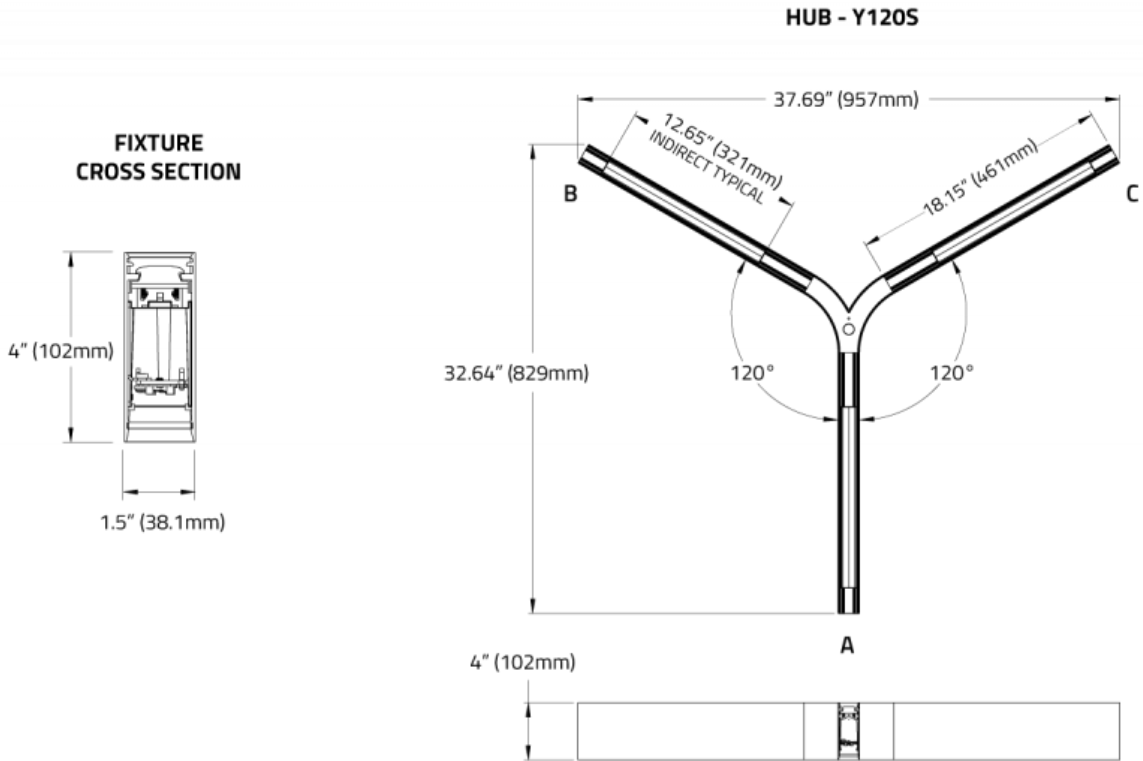

ENDLESS™ - SUSPENDED

DIMENSIONAL DIAGRAMS