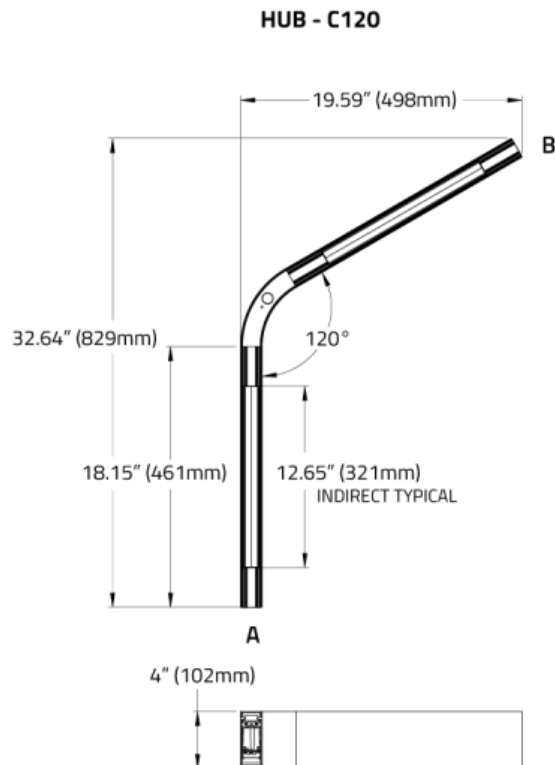

## O. POWER CABLE

**PC0** Not required

**PC1** Power cable required <sup>1</sup>

---

<sup>1</sup> At least one power cable is required for the entire fixture (all modules combined). One power cable covers 50ft of the linear run. If it is over 50ft, make sure to add a power cable to another module within the fixture.

## DIMENSIONAL DIAGRAMS

**ENDLESS™ - SUSPENDED**

**HUB - Y90L**

**HUB - Y90R**

**HUB - Y120L**

**HUB - Y120R**