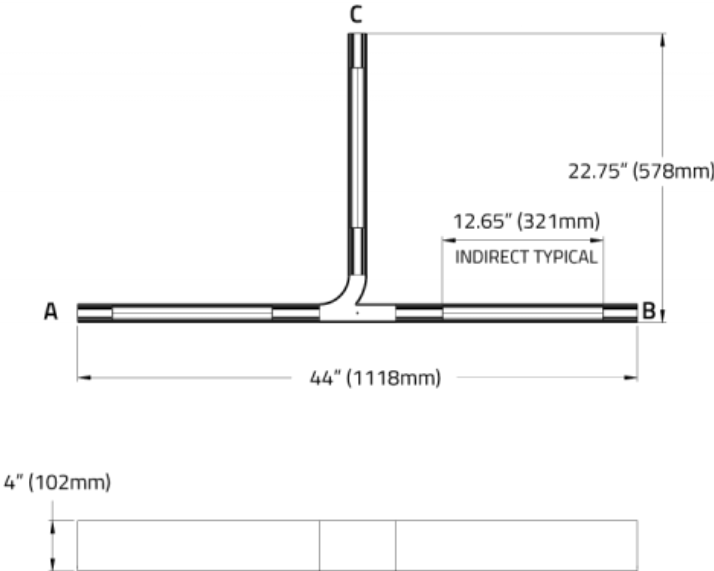

## O. POWER CABLE

**PC0** Not required

**PC1** Power cable required <sup>1</sup>

---

<sup>1</sup> At least one power cable is required for the entire fixture (all modules combined). One power cable covers 50ft of the linear run. If it is over 50ft, make sure to add a power cable to another module within the fixture.

## DIMENSIONAL DIAGRAMS

**ENDLESS™ - SUSPENDED**

**HUB - Y90L**

**HUB - Y90R**

**HUB - Y120L**

**HUB - Y120R**