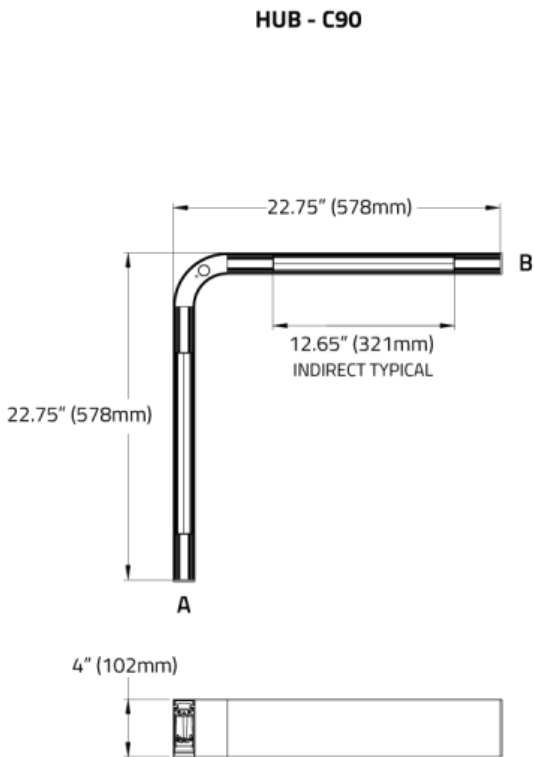

ENDLESS™ - SUSPENDED

DIMENSIONAL DIAGRAMS