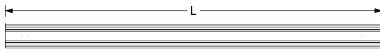

STRAIGHT SECTIONS - STANDALONE

TOP VIEW - STRAIGHT SECTION

Available in 4, 6, 8, 10 or 12 foot sections only.

EN1PSL04 4ft Direct

EN1PSL06 6ft Direct

EN1PSL08 8ft Direct

EN1PSL10 10ft Direct

EN1PSL12 12ft Direct

EN2PSL04 4ft Direct/Indirect

EN2PSL06 6ft Direct/Indirect

EN2PSL08 8ft Direct/Indirect

EN2PSL10 10ft Direct/Indirect

EN2PSL12 12ft Direct/Indirect