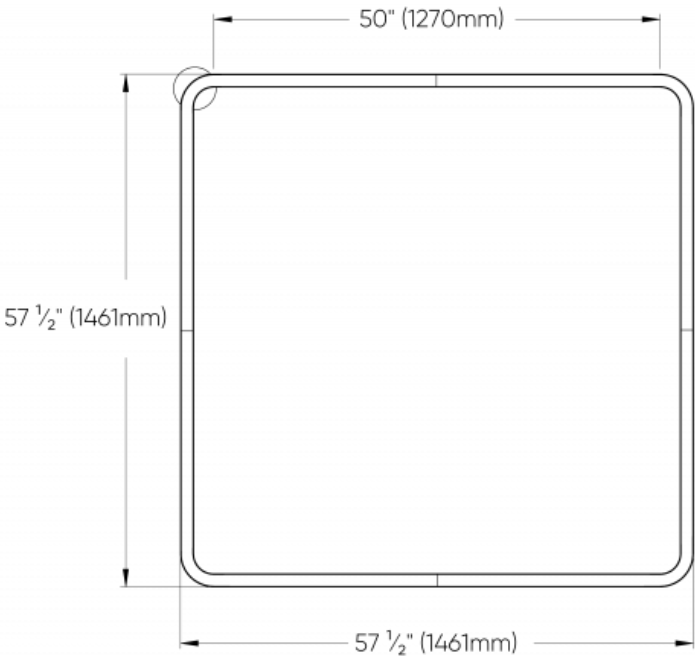

APS03 Fine Cross Hatch

APS04 Parallel Hatch

Available in 4 styles for the 34" Sq and the 34"x58" versions. The 58" Sq available with visible seams. Consult factory for details.

ACOUSTIC PANEL COLOR

AP00 Not required

DIMENSIONAL DIAGRAMS

FIXTURE
CROSS SECTION

ENDLESS QUAD™ - SUSPENDED

FIXTURE
CROSS SECTION

4 SUSPENSION POINTS

ENDLESS QUAD™ - SUSPENDED

FIXTURE
CROSS SECTION

4 SUSPENSION POINTS