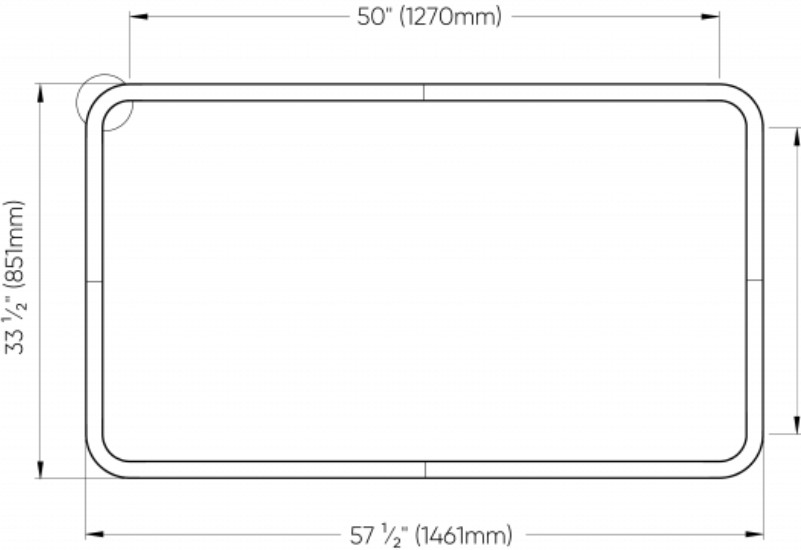

APS03 Fine Cross Hatch

APS04 Parallel Hatch

Available in 4 styles for the 34" Sq and the 34"x58" versions. The 58" Sq available with visible seams. Consult factory for details.

ACOUSTIC PANEL COLOR

AP00 Not required

DIMENSIONAL DIAGRAMS

FIXTURE
CROSS SECTION

ENDLESS QUAD™ - SUSPENDED

FIXTURE
CROSS SECTION

4 SUSPENSION POINTS

ENDLESS QUAD™ - SUSPENDED

FIXTURE
CROSS SECTION

4 SUSPENSION POINTS