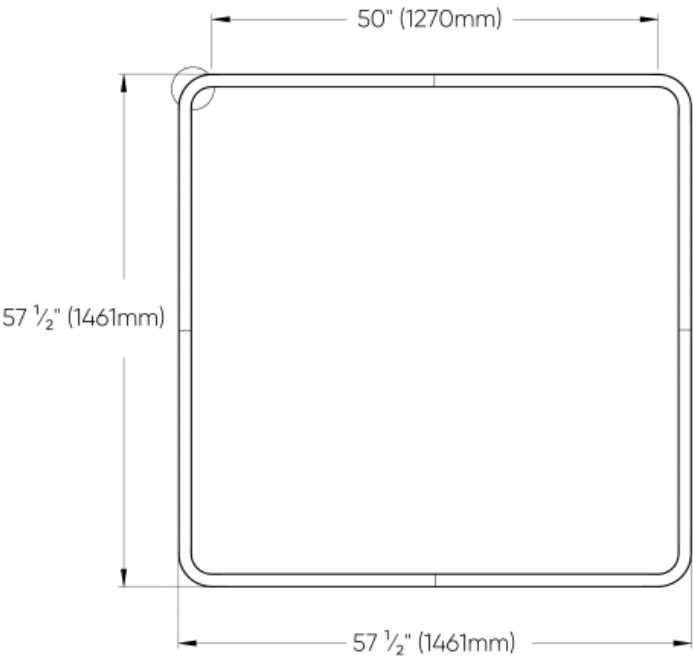

APS03 Fine Cross Hatch

APS04 Parallel Hatch

Available in 4 styles for the 34" Sq and the 34"x58" versions. The 58" Sq available with visible seams. Consult factory for details.

ACOUSTIC PANEL COLOR

AP00 Not required

DIMENSIONAL DIAGRAMS

FIXTURE
CROSS SECTION

4 SUSPENSION POINTS

ENDLESS QUAD™ - SUSPENDED

FIXTURE
CROSS SECTION

ENDLESS QUAD™ - SUSPENDED

FIXTURE
CROSS SECTION