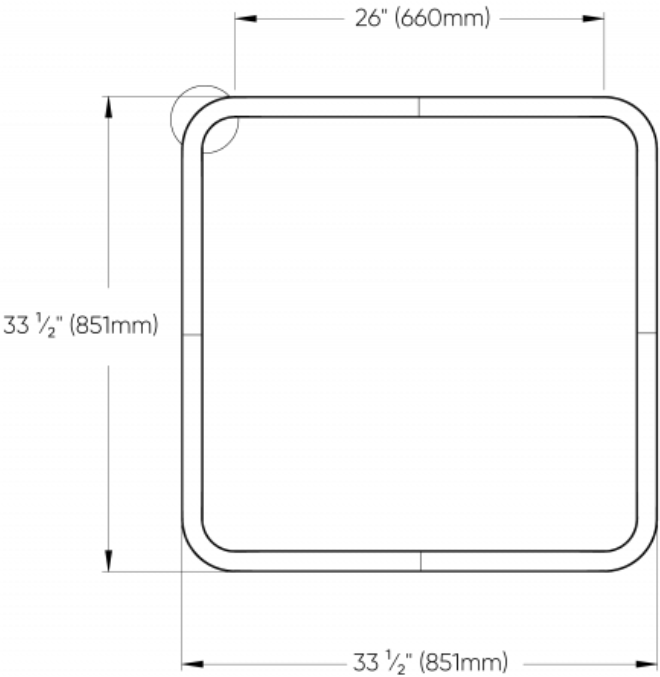

APS03 Fine Cross Hatch

APS04 Parallel Hatch

Available in 4 styles for the 34" Sq and the 34"x58" versions. The 58" Sq available with visible seams. Consult factory for details.

ACOUSTIC PANEL COLOR

AP00 Not required

DIMENSIONAL DIAGRAMS

FIXTURE
CROSS SECTION

4 SUSPENSION POINTS

ENDLESS QUAD™ - SUSPENDED

FIXTURE
CROSS SECTION

ENDLESS QUAD™ - SUSPENDED

FIXTURE
CROSS SECTION