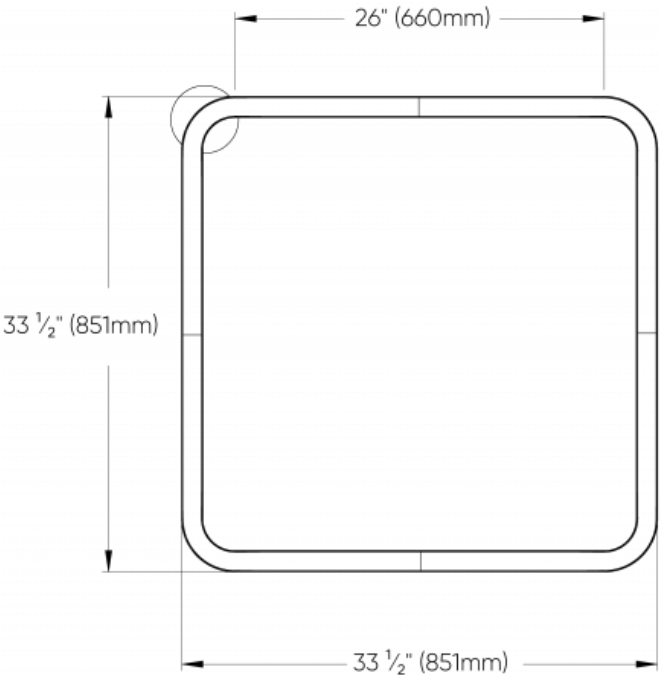

APS03 Fine Cross Hatch

APS04 Parallel Hatch

Available in 4 styles for the 34" Sq and the 34"x58" versions. The 58" Sq available with visible seams. Consult factory for details.

ACOUSTIC PANEL COLOR

AP00 Not required

DIMENSIONAL DIAGRAMS

FIXTURE
CROSS SECTION

ENDLESS QUAD™ - SUSPENDED

FIXTURE
CROSS SECTION

4 SUSPENSION POINTS

ENDLESS QUAD™ - SUSPENDED

FIXTURE
CROSS SECTION

4 SUSPENSION POINTS