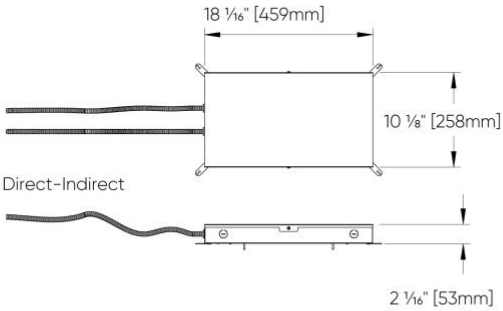

### LUMINAIRE

All data shown at max values.

<b>Code</b>	<b>FELP1P03</b>	<b>FELP1P04</b>	<b>FELP1P05</b>	<b>FELP1P06</b>	<b>FELP1P07</b>	<b>FELP2P03</b>
<b>Length</b>	3ft	4ft	5ft	6ft	7ft	3ft
<b>Light Direction</b>	Direct	Direct	Direct	Direct	Direct	Direct/Indirect
<b>Wattage</b>	20	31	41	51	61	36
<b>Delivered lms</b>	2400	3500	4700	5900	7100	4100
<b>LPW</b>	116	116	116	116	116	116
<b>Code</b>	<b>FELP2P04</b>	<b>FELP2P05</b>	<b>FELP2P06</b>	<b>FELP2P07</b>		
<b>Length</b>	4ft	5ft	6ft	7ft		
<b>Light Direction</b>	Direct/Indirect	Direct/Indirect	Direct/Indirect	Direct/Indirect		
<b>Wattage</b>	56	76	96	116		
<b>Delivered lms</b>	6400	8800	11100	13500		
<b>LPW</b>	116	116	116	116		

## DIMENSIONAL DIAGRAMS

SIZE	DIM A	DIM B
3ft	35 1/8" [907mm]	32" [813mm]
4ft	49 5/8" [1259mm]	44" [1117mm]
5ft	62 5/8" [1581mm]	55" [1397mm]
6ft	76 1/8" [1933mm]	67" [1702mm]
7ft	90" [2235mm]	79" [2006mm]