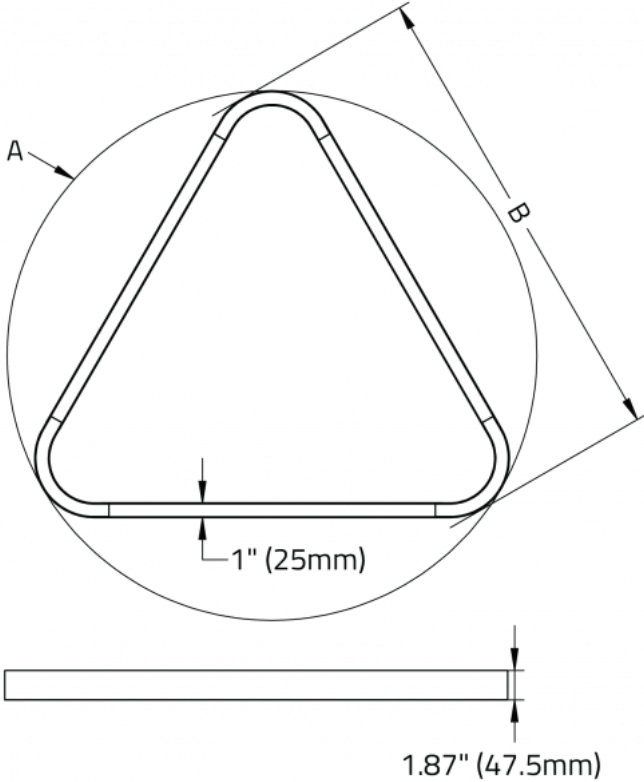

CS2 Dual circuit

FELIX™ - SUSPENDED

TECHNICAL DATA

LUMINAIRE

All data shown at max values.

Code	FELP1P03	FELP1P04	FELP1P05	FELP1P06	FELP1P07	FELP2P03
Length	3ft	4ft	5ft	6ft	7ft	3ft
Light Direction	Direct	Direct	Direct	Direct	Direct	Direct/Indirect
Wattage	20	31	41	51	61	36
Delivered lms	2400	3500	4700	5900	7100	4100
LPW	116	116	116	116	116	116
Code	FELP2P04	FELP2P05	FELP2P06	FELP2P07		
Length	4ft	5ft	6ft	7ft		
Light Direction	Direct/Indirect	Direct/Indirect	Direct/Indirect	Direct/Indirect		
Wattage	56	76	96	116		
Delivered lms	6400	8800	11100	13500		
LPW	116	116	116	116		

FIXTURE FINISH

FELIX™ - SUSPENDED

CANOPY FINISH

ACOUSTIC PANEL FINISH

Available up to 4ft. Larger sizes available with visible seams, consult factory.
For accompanying non-illuminating acoustic panels see our Acoustic Circles, Quads and Triangles spec pages.
Other finishes available. Consult factory. Volume Discounts are available on all acoustic products, contact the factory for a quote.

APPROVALS

FELIX™ - SUSPENDED

DIMENSIONAL DIAGRAMS

SIZE	DIM A	DIM B
3ft	35.7" (907mm)	32" (813mm)
4ft	49.6" (1259mm)	44" (1117mm)
5ft	62.3" (1581mm)	55" (1397mm)
6ft	76.1" (1933mm)	67" (1702mm)
7ft	90" (2235mm)	79" (2006mm)