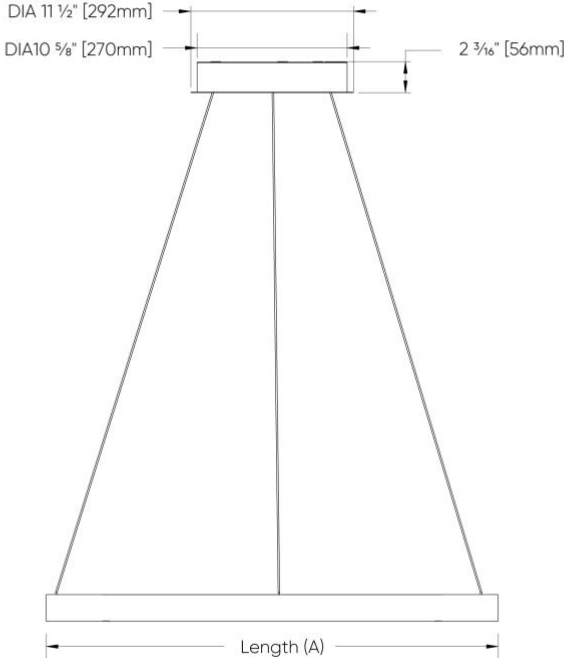

## DIMENSIONAL DIAGRAMS

SIZE	DIM A	DIM B
3ft	35 1/8" [907mm]	32" [813mm]
4ft	49 5/8" [1259mm]	44" [1117mm]
5ft	62 5/8" [1581mm]	55" [1397mm]
6ft	76 1/8" [1933mm]	67" [1702mm]
7ft	90" [2235mm]	79" [2006mm]

SIZE	MIN HEIGHT	MAX HEIGHT
3ft	24" [610mm]	78" [1981mm]
4ft	24" [610mm]	78" [1981mm]
5ft	36" [914mm]	78" [1981mm]
6ft	36" [914mm]	78" [1981mm]
7ft	42" [1067mm]	78" [1981mm]