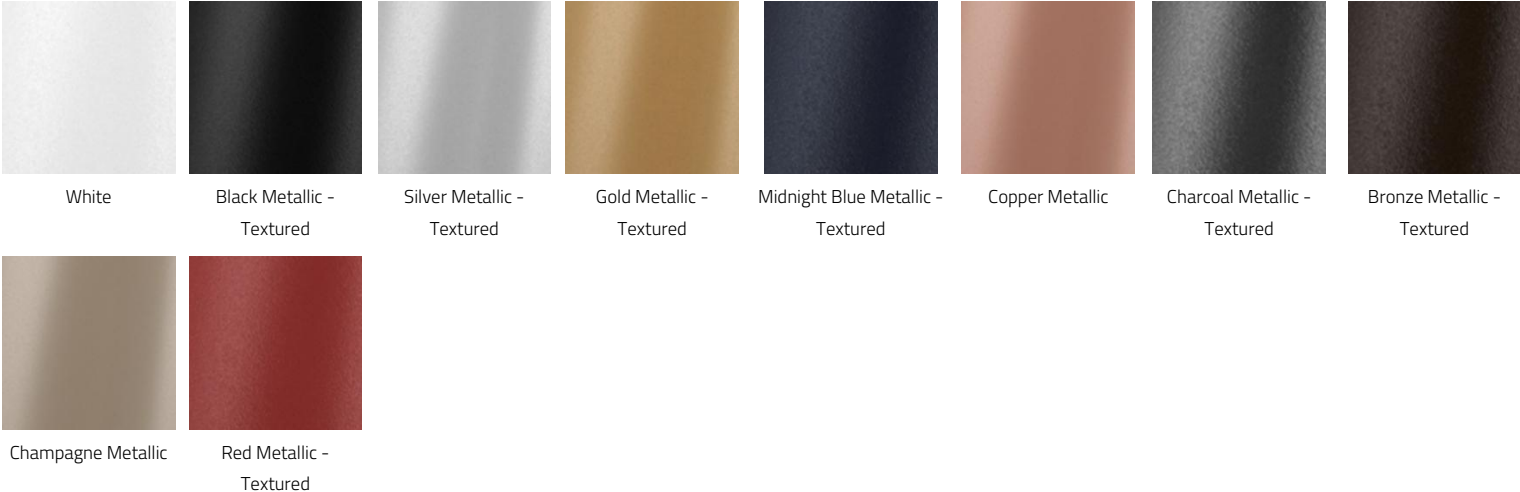

FA02 Black Metallic - Textured

FA20 Silver Metallic - Textured

FA25 Gold Metallic - Textured

FA44 Midnight Blue Metallic - Textured

FA45 Copper Metallic

FA46 Charcoal Metallic - Textured

FA47 Bronze Metallic - Textured

CF45 Copper Metallic

CF46 Charcoal Metallic - Textured

CF47 Bronze Metallic - Textured

CF52 Champagne Metallic

CF53 Red Metallic - Textured

L. ACOUSTIC PANEL COLOR

AP00 Not required

AP04 White

FIXTURE FINISH

FELIX™ - SUSPENDED

CANOPY FINISH

ACOUSTIC PANEL FINISH

Available up to 4ft. Larger sizes available with visible seams, consult factory.
For accompanying non-illuminating acoustic panels see our Acoustic Circles, Quads and Triangles spec pages.
Other finishes available. Consult factory. Volume Discounts are available on all acoustic products, contact the factory for a quote.