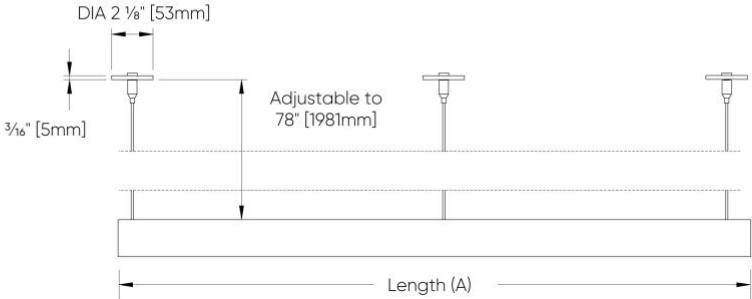

FELIX™ - SUSPENDED

SS1

SS6