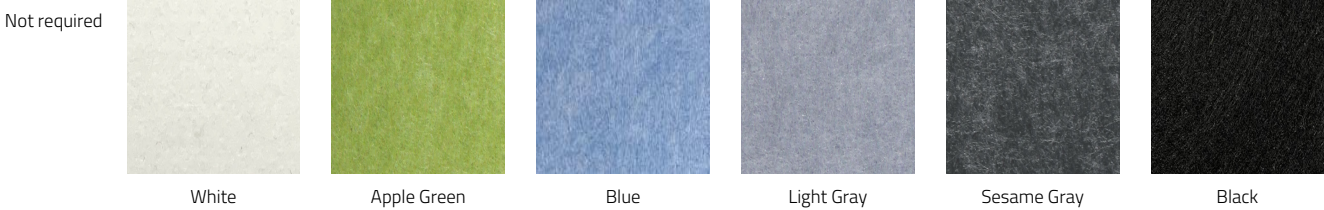

Available up to 4ft. Larger sizes available with visible seams, consult factory.
For accompanying non-illuminating acoustic panels see our Acoustic Circles, Quads and Triangles spec pages.
Other finishes available. Consult factory. Volume Discounts are available on all acoustic products, contact the factory for a quote.

APPROVALS