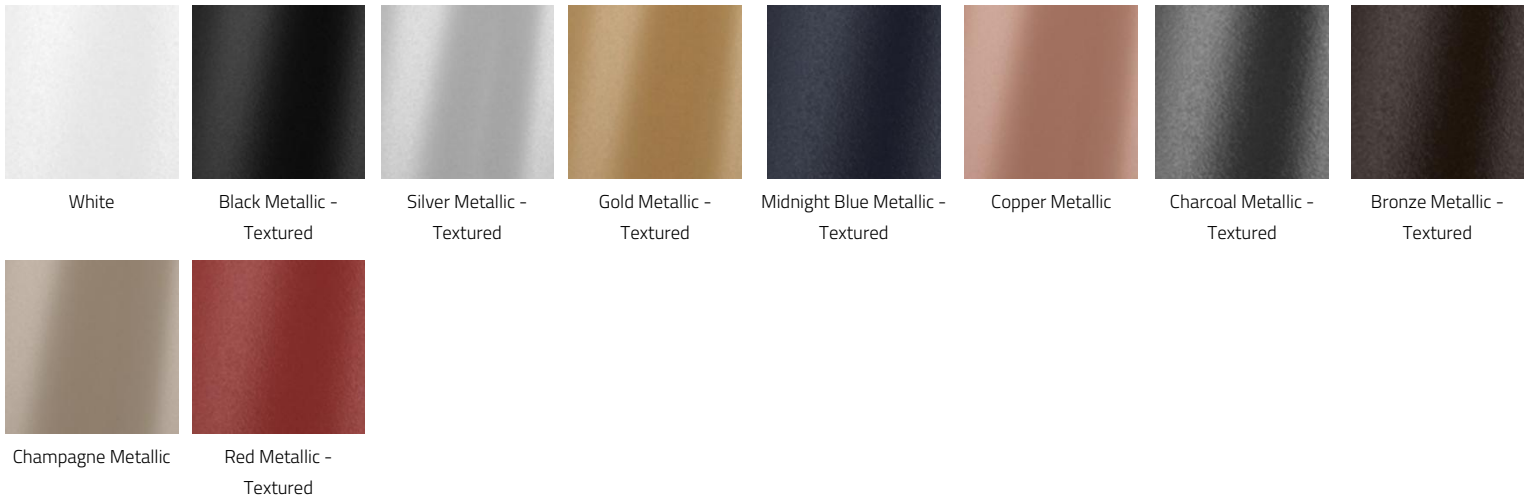

FELIX™ - SUSPENDED

TECHNICAL DATA

LUMINAIRE

All data shown at max values.

Code	FELP1P03	FELP1P04	FELP1P05	FELP1P06	FELP1P07	FELP2P03
Length	3ft	4ft	5ft	6ft	7ft	3ft
Light Direction	Direct	Direct	Direct	Direct	Direct	Direct/Indirect
Wattage	20	31	41	51	61	36
Delivered lms	2400	3500	4700	5900	7100	4100
LPW	116	116	116	116	116	116
Code	FELP2P04	FELP2P05	FELP2P06	FELP2P07		
Length	4ft	5ft	6ft	7ft		
Light Direction	Direct/Indirect	Direct/Indirect	Direct/Indirect	Direct/Indirect		
Wattage	56	76	96	116		
Delivered lms	6400	8800	11100	13500		
LPW	116	116	116	116		

FIXTURE FINISH