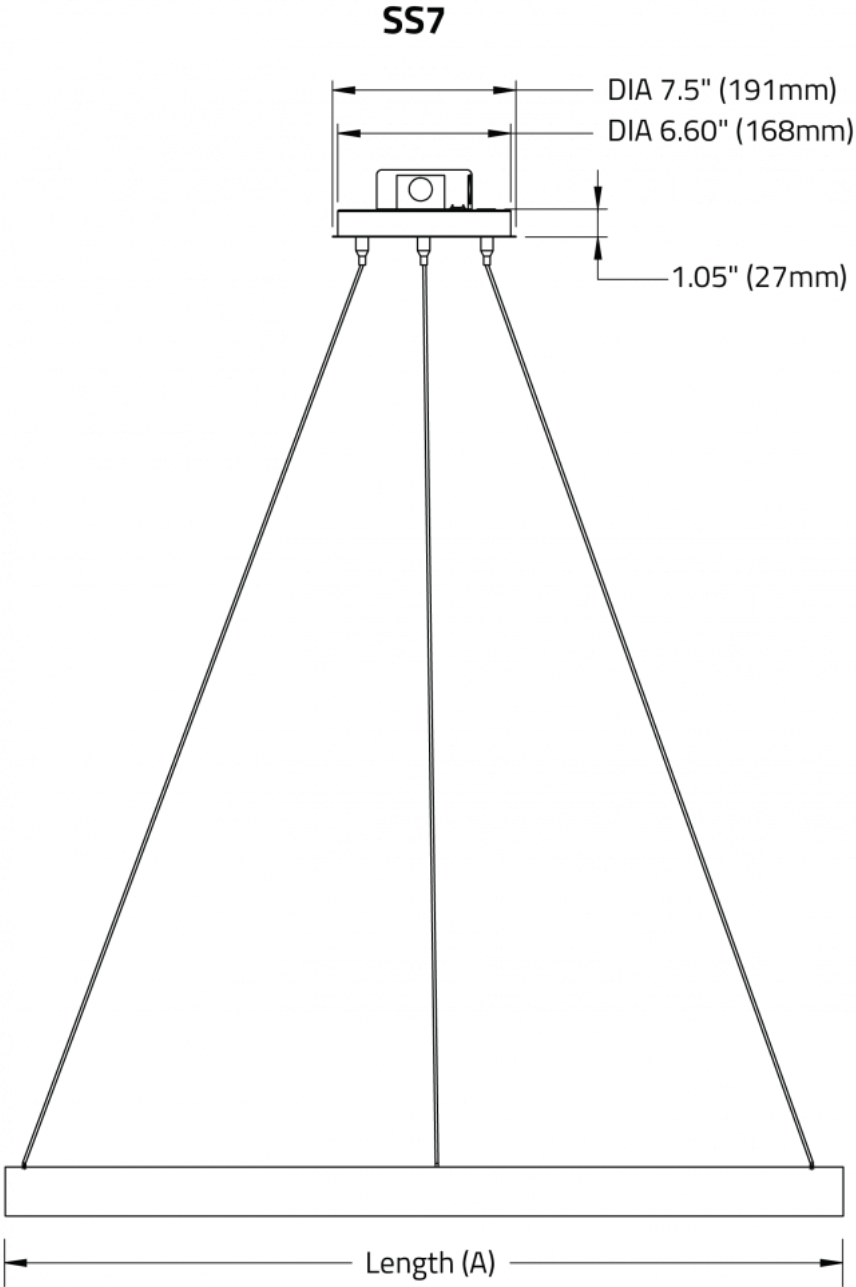

FELIX™ - SUSPENDED

SIZE	MIN HEIGHT	MAX HEIGHT
3ft	24" (610mm)	78" (1981mm)
4ft	24" (610mm)	78" (1981mm)
5ft	36" (914mm)	78" (1981mm)
6ft	36" (914mm)	78" (1981mm)
7ft	42" (1067mm)	78" (1981mm)