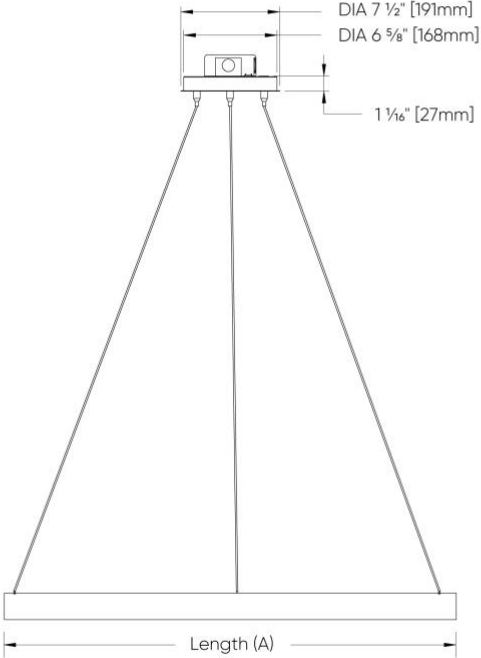

FELIX™ - SUSPENDED

SS7

SIZE	MIN HEIGHT	MAX HEIGHT
3ft	24" [610mm]	78" [1981mm]
4ft	24" [610mm]	78" [1981mm]
5ft	36" [914mm]	78" [1981mm]
6ft	36" [914mm]	78" [1981mm]
7ft	42" [1067mm]	78" [1981mm]