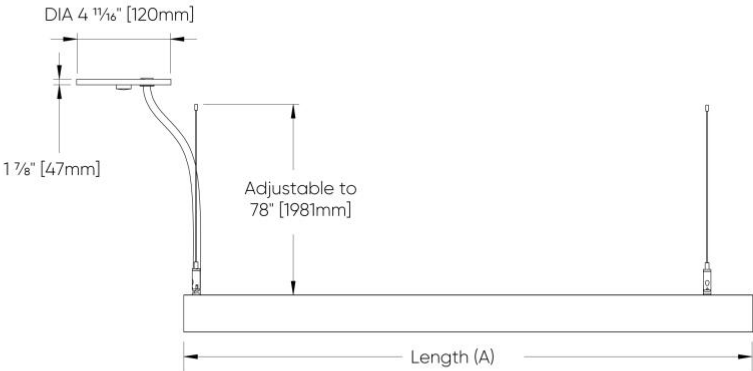

FELIX™ - SUSPENDED

SS1