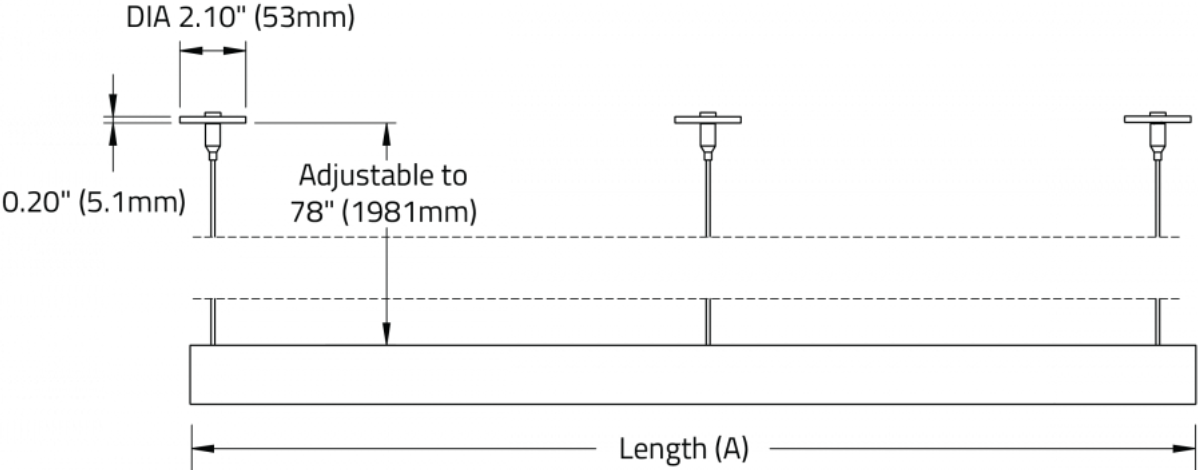

APPROVALS

FELIX™ - SUSPENDED

DIMENSIONAL DIAGRAMS

SIZE	DIM A	DIM B
3ft	35.7" (907mm)	32" (813mm)
4ft	49.6" (1259mm)	44" (1117mm)
5ft	62.3" (1581mm)	55" (1397mm)
6ft	76.1" (1933mm)	67" (1702mm)
7ft	90" (2235mm)	79" (2006mm)

SS1

SS6

FELIX™ - SUSPENDED

SIZE	MIN HEIGHT	MAX HEIGHT
3ft	24" (610mm)	78" (1981mm)
4ft	24" (610mm)	78" (1981mm)
5ft	36" (914mm)	78" (1981mm)
6ft	36" (914mm)	78" (1981mm)
7ft	42" (1067mm)	78" (1981mm)

FELIX™ - SUSPENDED