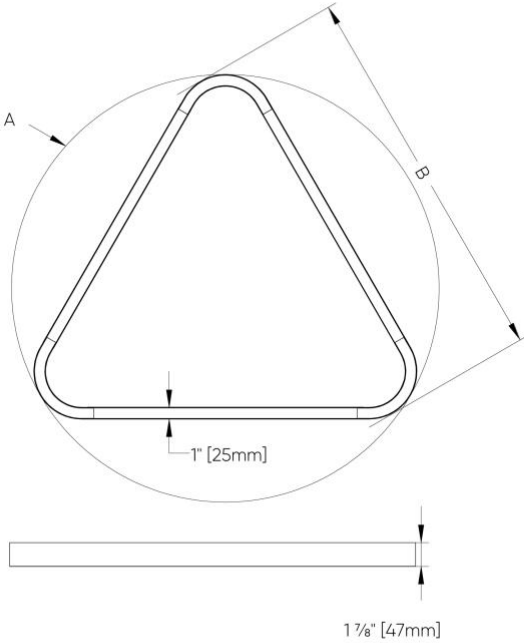

### LUMINAIRE

All data shown at max values.

<b>Code</b>	<b>FELP1P03</b>	<b>FELP1P04</b>	<b>FELP1P05</b>	<b>FELP1P06</b>	<b>FELP1P07</b>	<b>FELP2P03</b>
<b>Length</b>	3ft	4ft	5ft	6ft	7ft	3ft
<b>Light Direction</b>	Direct	Direct	Direct	Direct	Direct	Direct/Indirect
<b>Wattage</b>	20	31	41	51	61	36
<b>Delivered lms</b>	2400	3500	4700	5900	7100	4100
<b>LPW</b>	116	116	116	116	116	116
<b>Code</b>	<b>FELP2P04</b>	<b>FELP2P05</b>	<b>FELP2P06</b>	<b>FELP2P07</b>		
<b>Length</b>	4ft	5ft	6ft	7ft		
<b>Light Direction</b>	Direct/Indirect	Direct/Indirect	Direct/Indirect	Direct/Indirect		
<b>Wattage</b>	56	76	96	116		
<b>Delivered lms</b>	6400	8800	11100	13500		
<b>LPW</b>	116	116	116	116		

## ACOUSTIC PANEL FINISH

Available up to 4ft. Larger sizes available with visible seams, consult factory.  
For accompanying non-illuminating acoustic panels see our Acoustic Circles, Quads and Triangles spec pages.  
Other finishes available. Consult factory. Volume Discounts are available on all acoustic products, contact the factory for a quote.

## DIMENSIONAL DIAGRAMS

SIZE	DIM A	DIM B
3ft	35 1/8" [907mm]	32" [813mm]
4ft	49 5/8" [1259mm]	44" [1117mm]
5ft	62 5/8" [1581mm]	55" [1397mm]
6ft	76 1/8" [1933mm]	67" [1702mm]
7ft	90" [2235mm]	79" [2006mm]