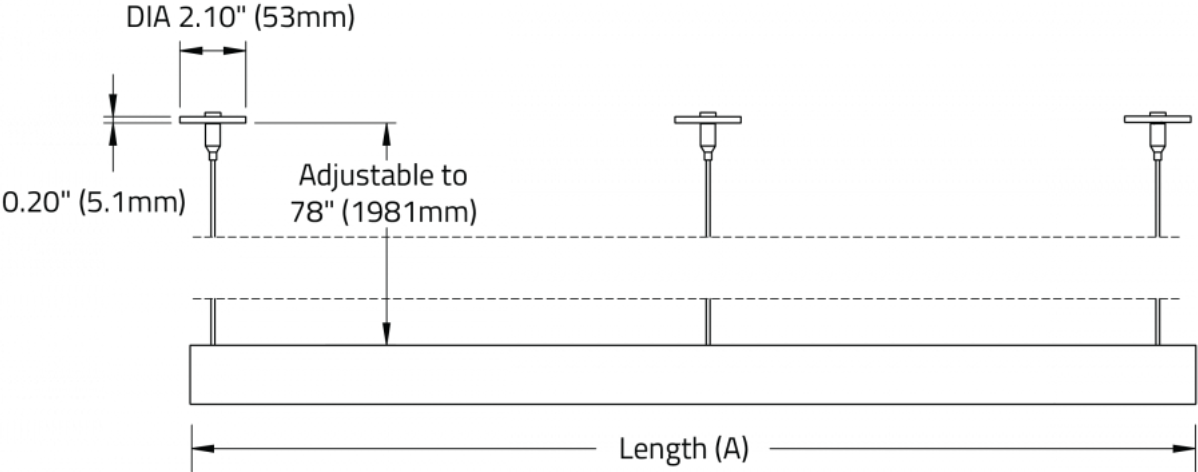

APPROVALS

FELIX™ - SUSPENDED

DIMENSIONAL DIAGRAMS

SIZE	DIM A	DIM B
3ft	35.7" (907mm)	32" (813mm)
4ft	49.6" (1259mm)	44" (1117mm)
5ft	62.3" (1581mm)	55" (1397mm)
6ft	76.1" (1933mm)	67" (1702mm)
7ft	90" (2235mm)	79" (2006mm)

SS1

SS6

FELIX™ - SUSPENDED

SIZE	MIN HEIGHT	MAX HEIGHT
3ft	24" (610mm)	78" (1981mm)
4ft	24" (610mm)	78" (1981mm)
5ft	36" (914mm)	78" (1981mm)
6ft	36" (914mm)	78" (1981mm)
7ft	42" (1067mm)	78" (1981mm)

FELIX™ - SUSPENDED