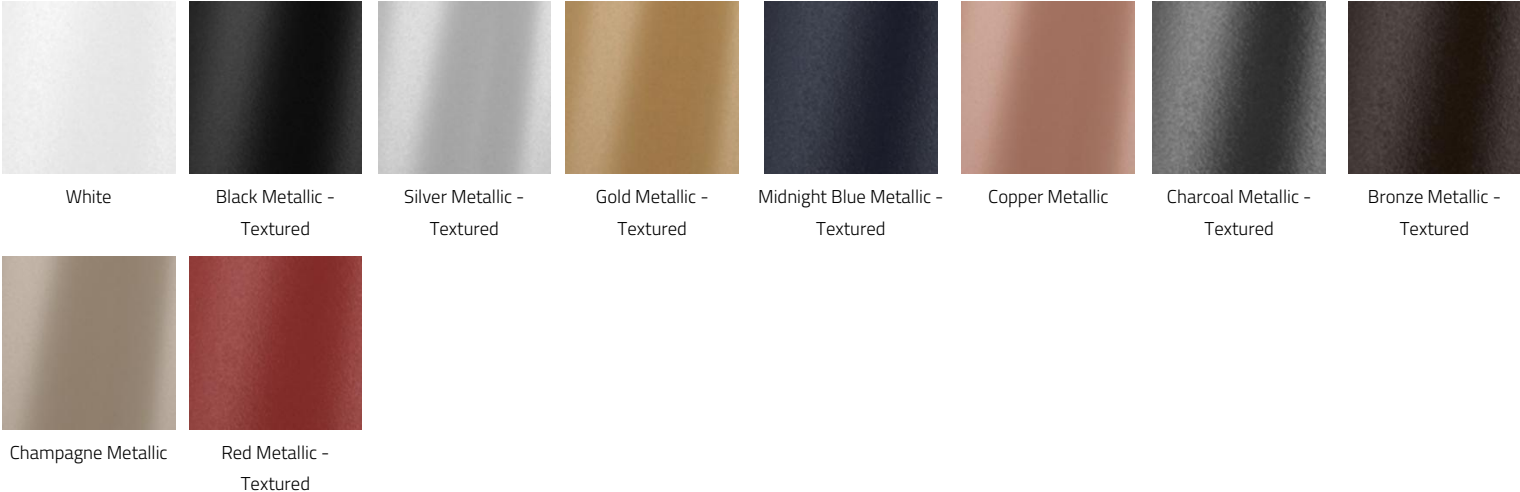

FELIX™ - SUSPENDED

CANOPY FINISH

ACOUSTIC PANEL FINISH