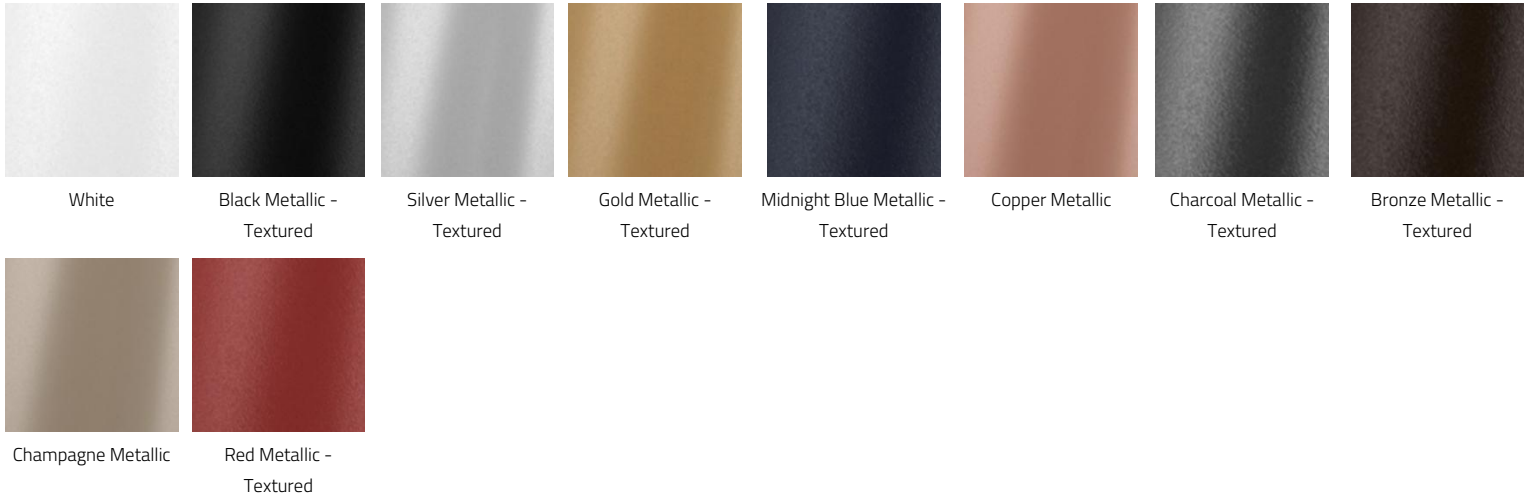

FELIX™ - SUSPENDED

TECHNICAL DATA

LUMINAIRE

All data shown at max values.

Code	FELP1P03	FELP1P04	FELP1P05	FELP1P06	FELP1P07	FELP2P03
Length	3ft	4ft	5ft	6ft	7ft	3ft
Light Direction	Direct	Direct	Direct	Direct	Direct	Direct/Indirect
Wattage	20	31	41	51	61	36
Delivered lms	2400	3500	4700	5900	7100	4100
LPW	116	116	116	116	116	116
Code	FELP2P04	FELP2P05	FELP2P06	FELP2P07		
Length	4ft	5ft	6ft	7ft		
Light Direction	Direct/Indirect	Direct/Indirect	Direct/Indirect	Direct/Indirect		
Wattage	56	76	96	116		
Delivered lms	6400	8800	11100	13500		
LPW	116	116	116	116		

FIXTURE FINISH