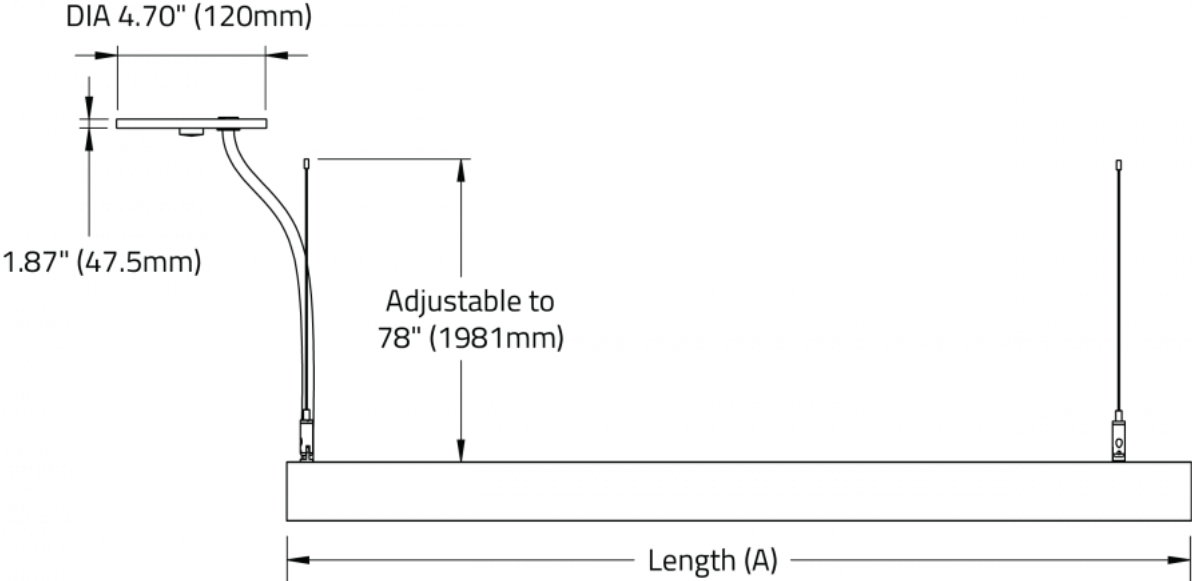

APPROVALS

FELIX™ - SUSPENDED

DIMENSIONAL DIAGRAMS

SIZE	DIM A	DIM B
3ft	35.7" (907mm)	32" (813mm)
4ft	49.6" (1259mm)	44" (1117mm)
5ft	62.3" (1581mm)	55" (1397mm)
6ft	76.1" (1933mm)	67" (1702mm)
7ft	90" (2235mm)	79" (2006mm)

SS1

SS6

FELIX™ - SUSPENDED

SIZE	MIN HEIGHT	MAX HEIGHT
3ft	24" (610mm)	78" (1981mm)
4ft	24" (610mm)	78" (1981mm)
5ft	36" (914mm)	78" (1981mm)
6ft	36" (914mm)	78" (1981mm)
7ft	42" (1067mm)	78" (1981mm)

FELIX™ - SUSPENDED