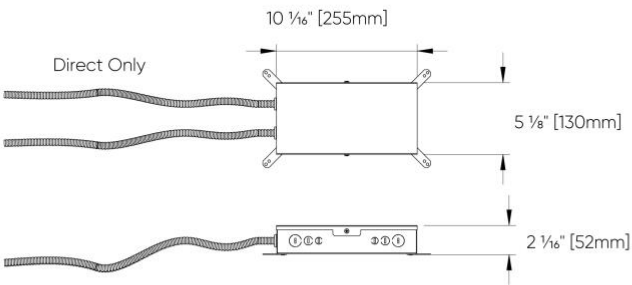

## DIMENSIONAL DIAGRAMS

SIZE	DIM A	DIM B
3ft	35 1/8" [907mm]	32" [813mm]
4ft	49 5/8" [1259mm]	44" [1117mm]
5ft	62 5/8" [1581mm]	55" [1397mm]
6ft	76 1/8" [1933mm]	67" [1702mm]
7ft	90" [2235mm]	79" [2006mm]