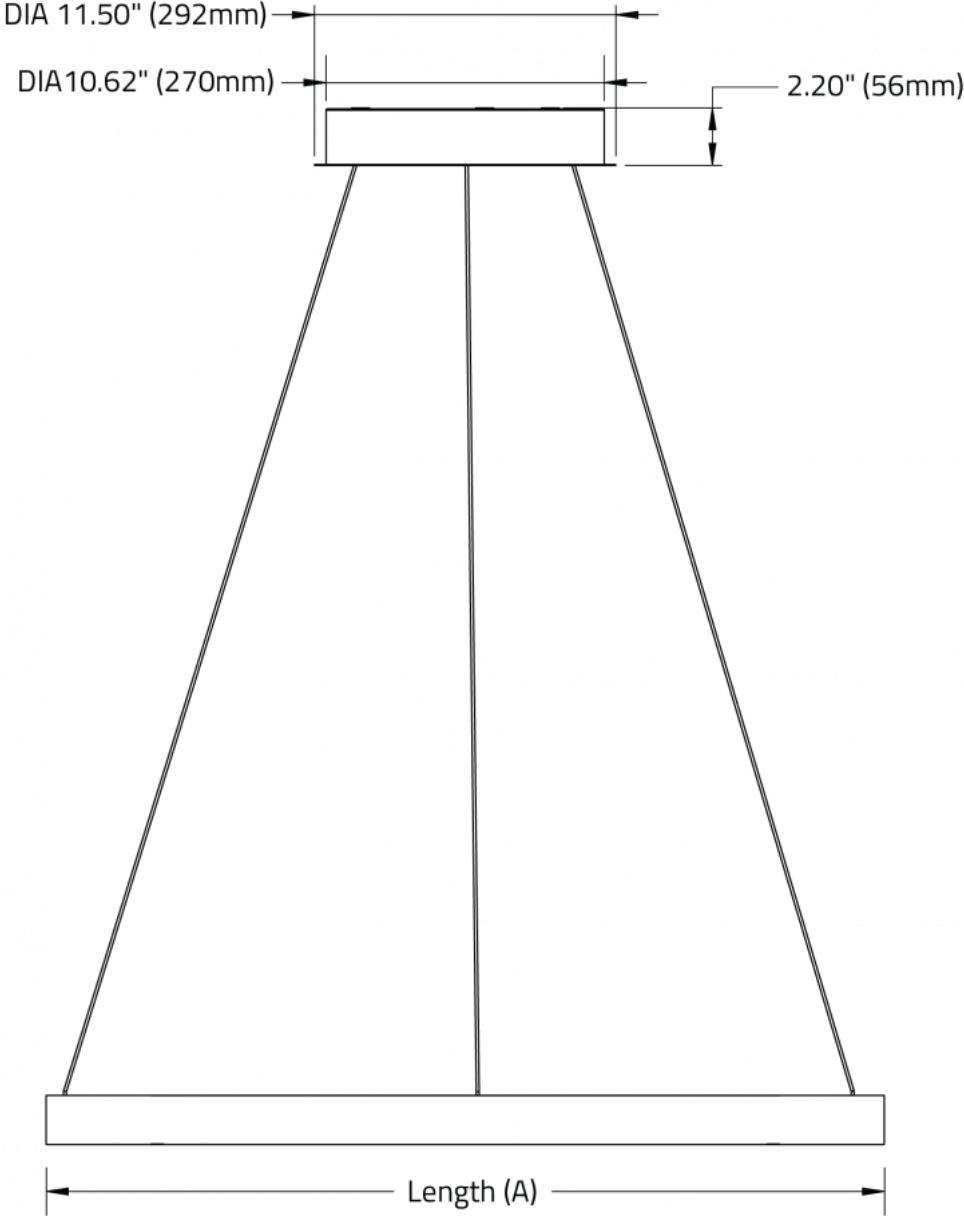

FELIX™ - SUSPENDED

SS9

SIZE	MIN HEIGHT	MAX HEIGHT
3ft	24" (610mm)	78" (1981mm)
4ft	24" (610mm)	78" (1981mm)
5ft	36" (914mm)	78" (1981mm)
6ft	36" (914mm)	78" (1981mm)
7ft	42" (1067mm)	78" (1981mm)