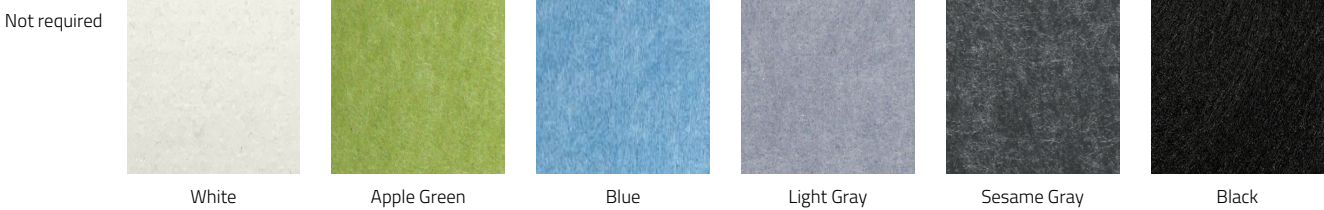

FIXTURE FINISH

FELIX™ - SUSPENDED

CANOPY FINISH

ACOUSTIC PANEL FINISH

Available up to 4ft. Larger sizes available with visible seams, consult factory.
For accompanying non-illuminating acoustic panels see our Acoustic Circles, Quads and Triangles spec pages.
Other finishes available. Consult factory. Volume Discounts are available on all acoustic products, contact the factory for a quote.